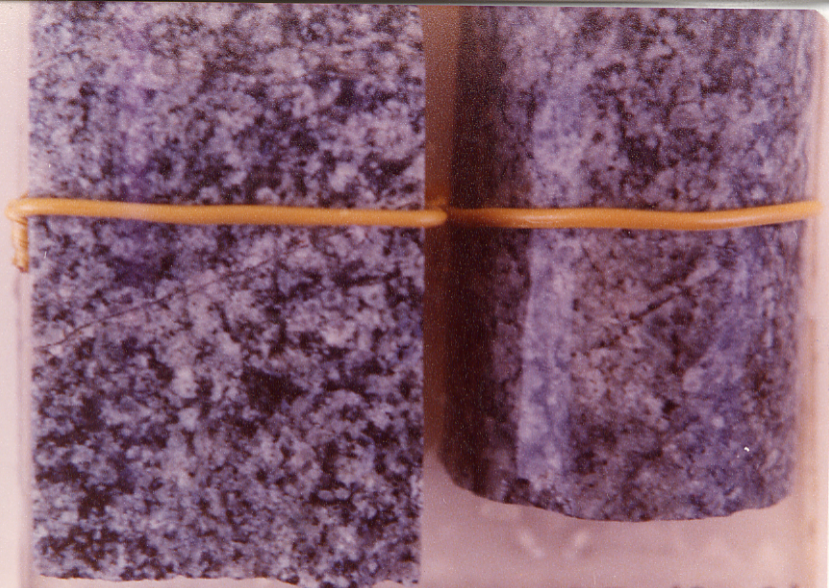

HB mtr.

X

882238

NORMAL GRANODIORITE (6-6)