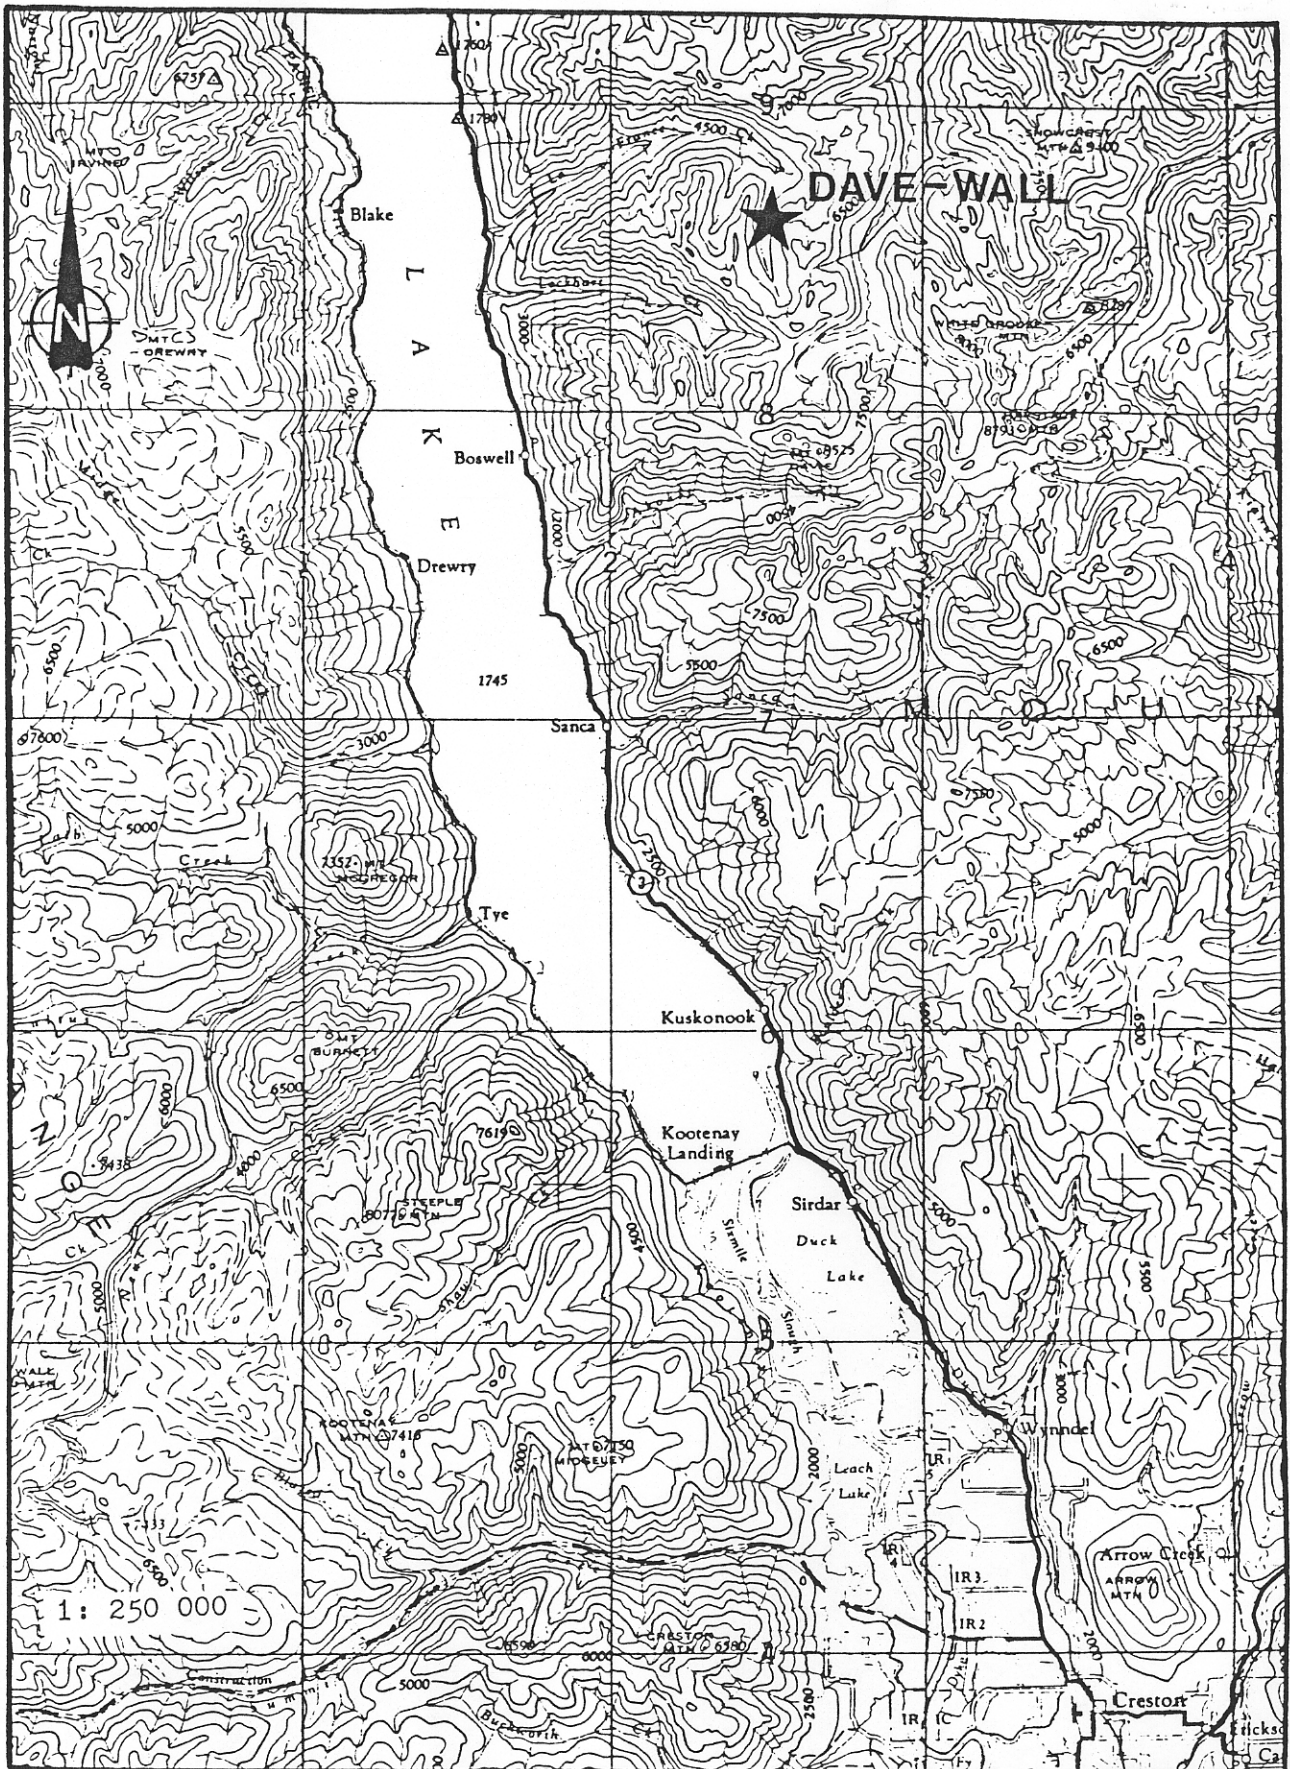

→ DAVE-WALL (new)

Figure 1: Location Map.

882202  
Dave wall

barite (+Pb+Zn)

Explore BC '95