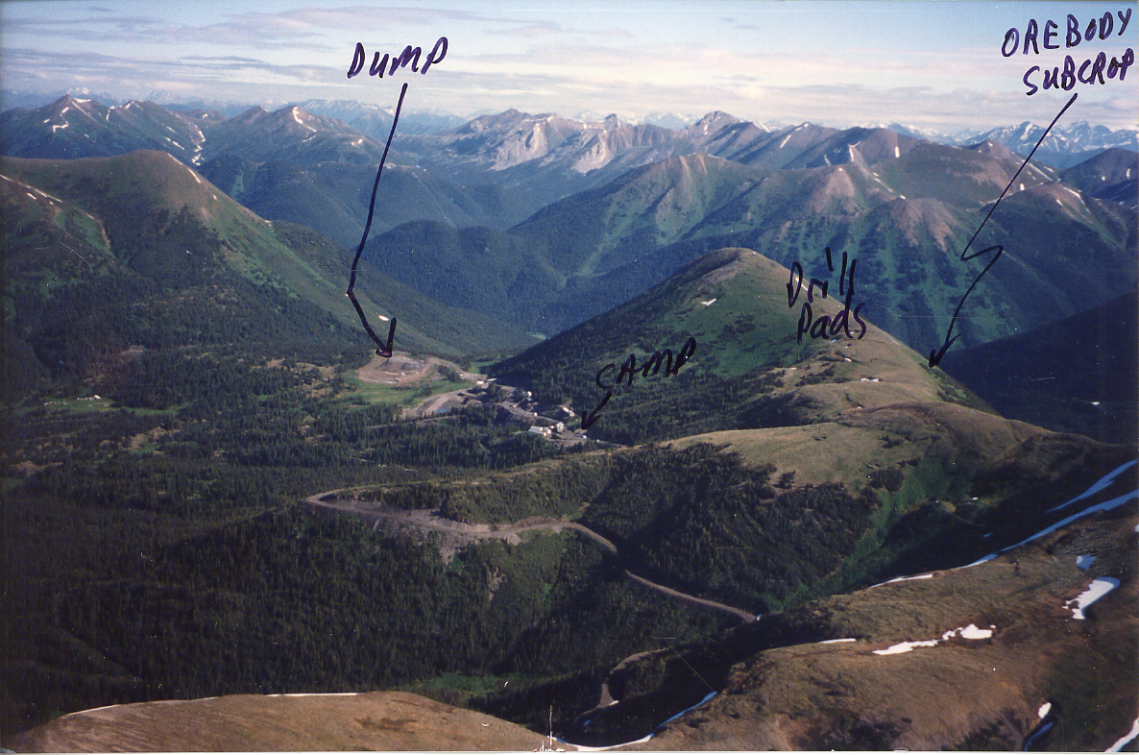

4077

July 24/96 +
Cirque

CUSTOM ORDER 19 0125 NNN22

881783

DUMP

OREBODY
SUBCROP

Drill
Pads

CAMP