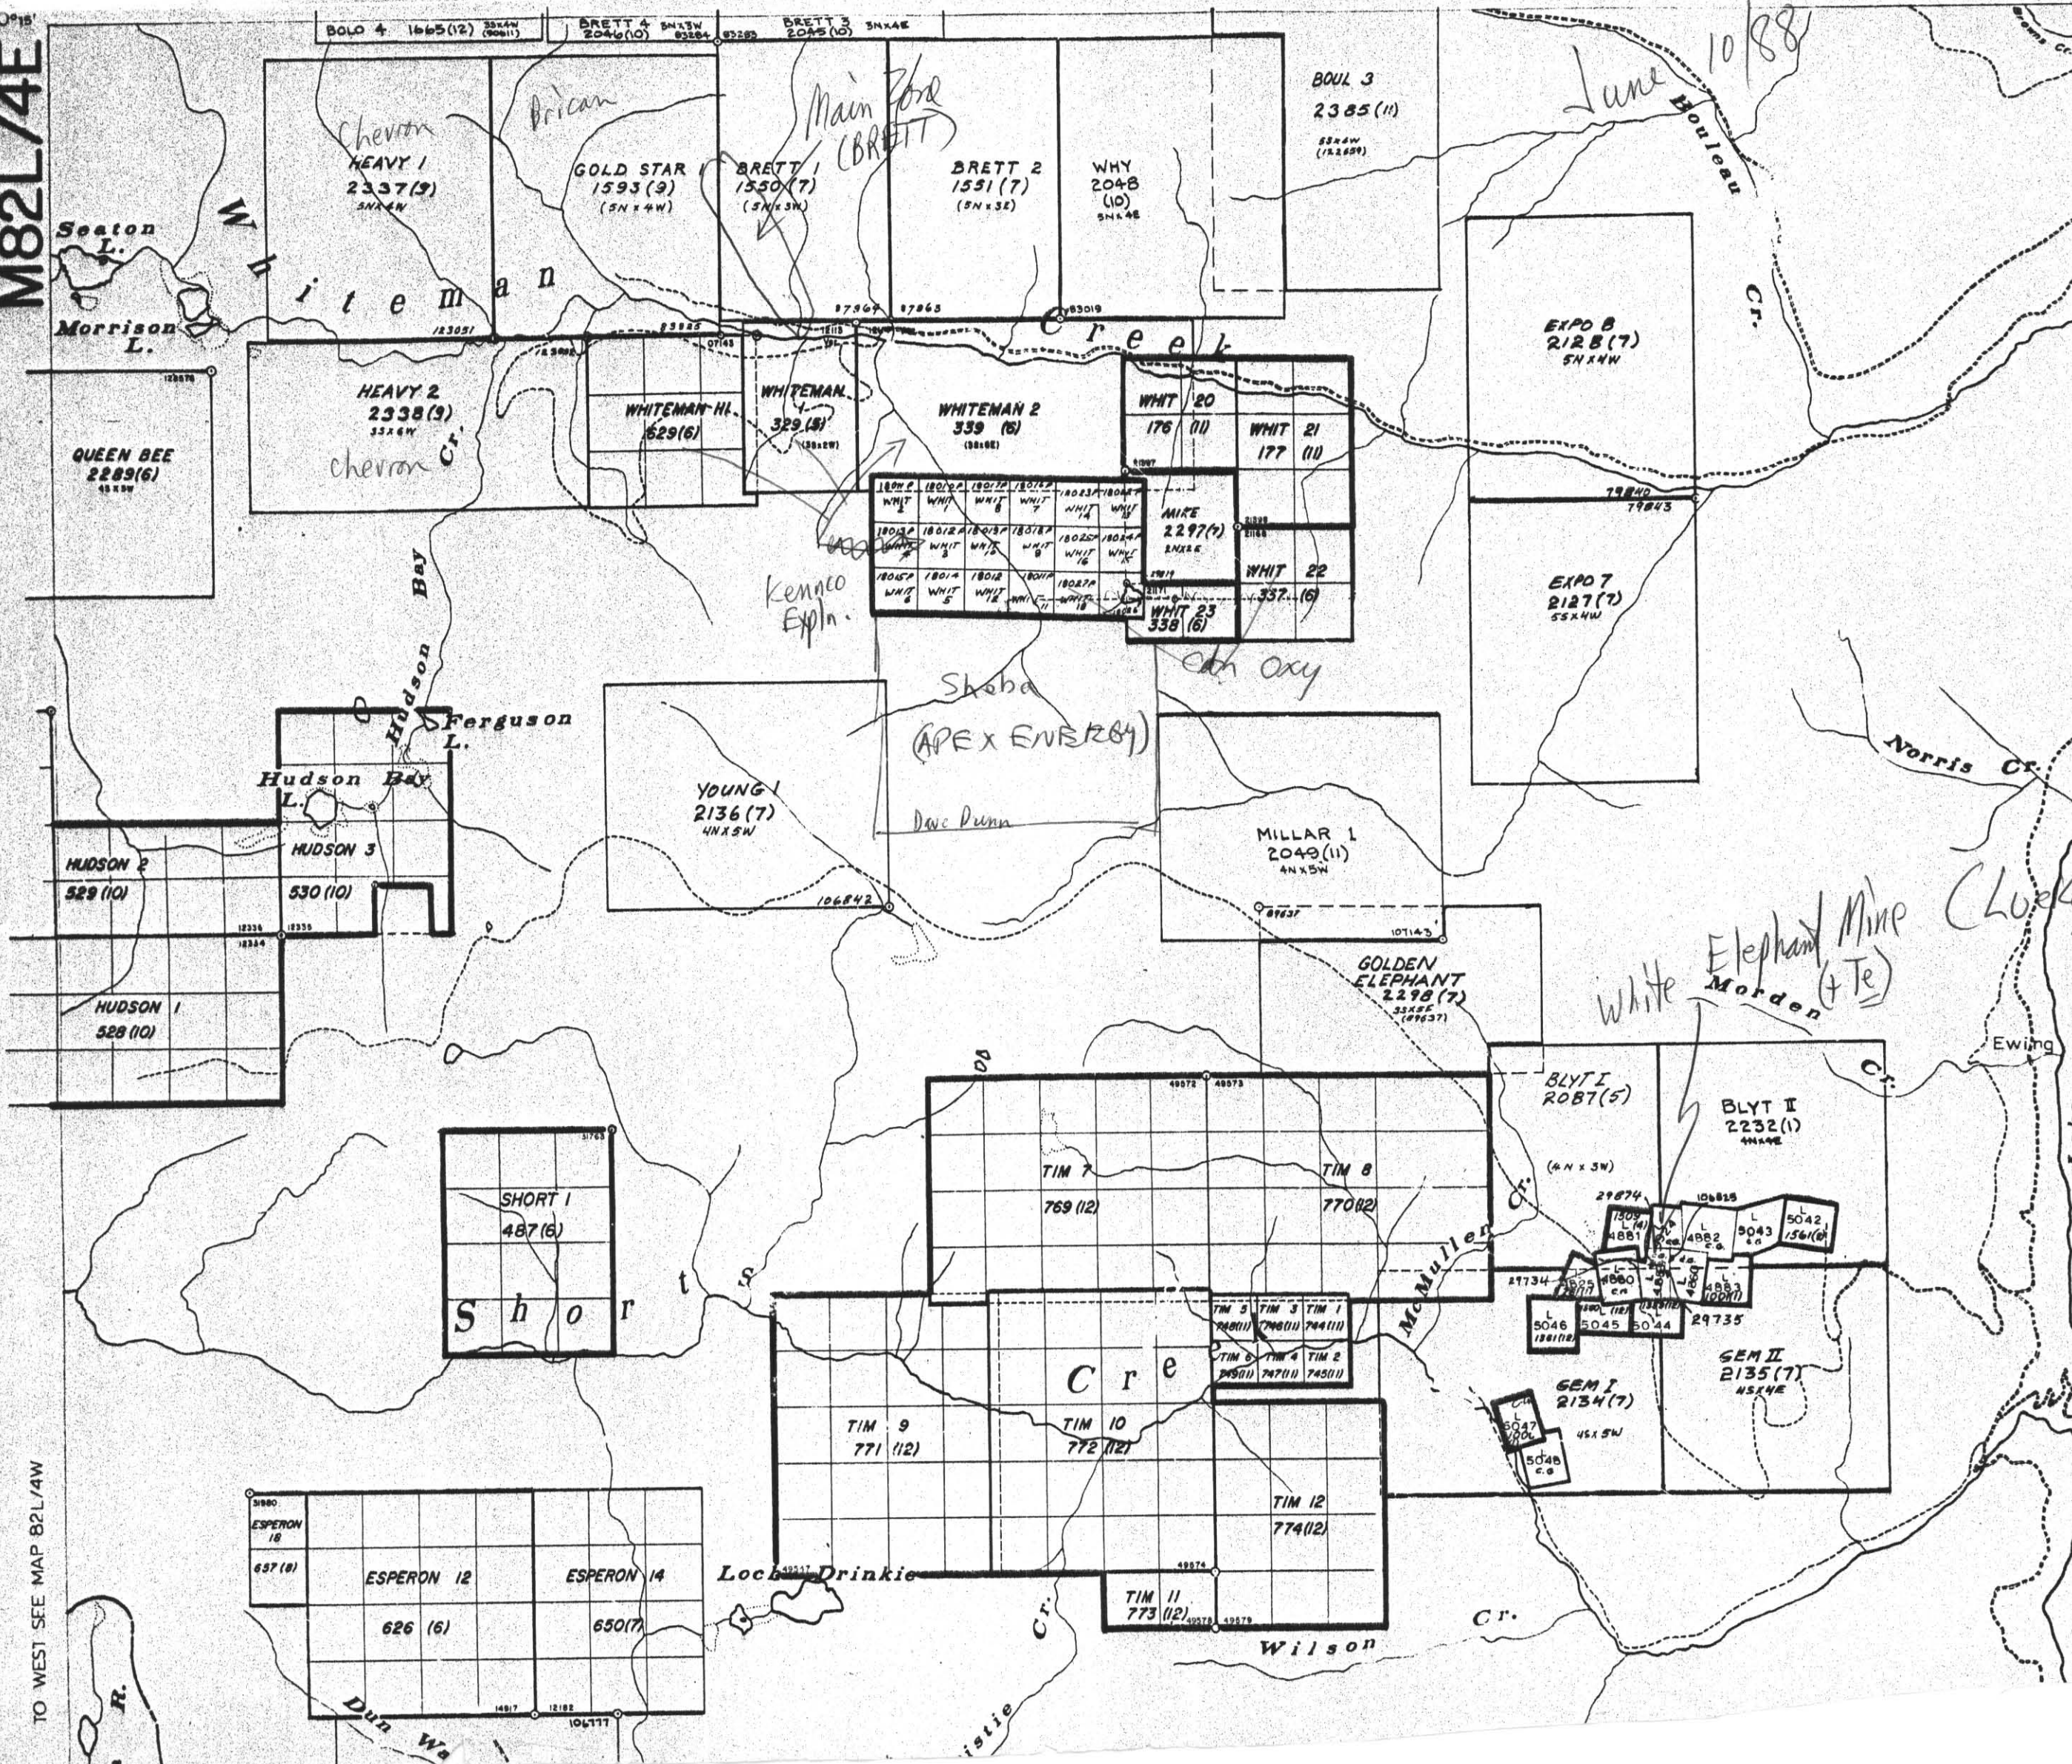

M82L/4E

6

5

4

TO WEST SEE MAP 82L/4W

50°15'

6

5

4

881388
Brett

LEGEND

- CROWN GRANT
- REVERTED C.O.M.
- VERIFIED MINE
- LEGAL SURVEY
- LEGAL CORNER