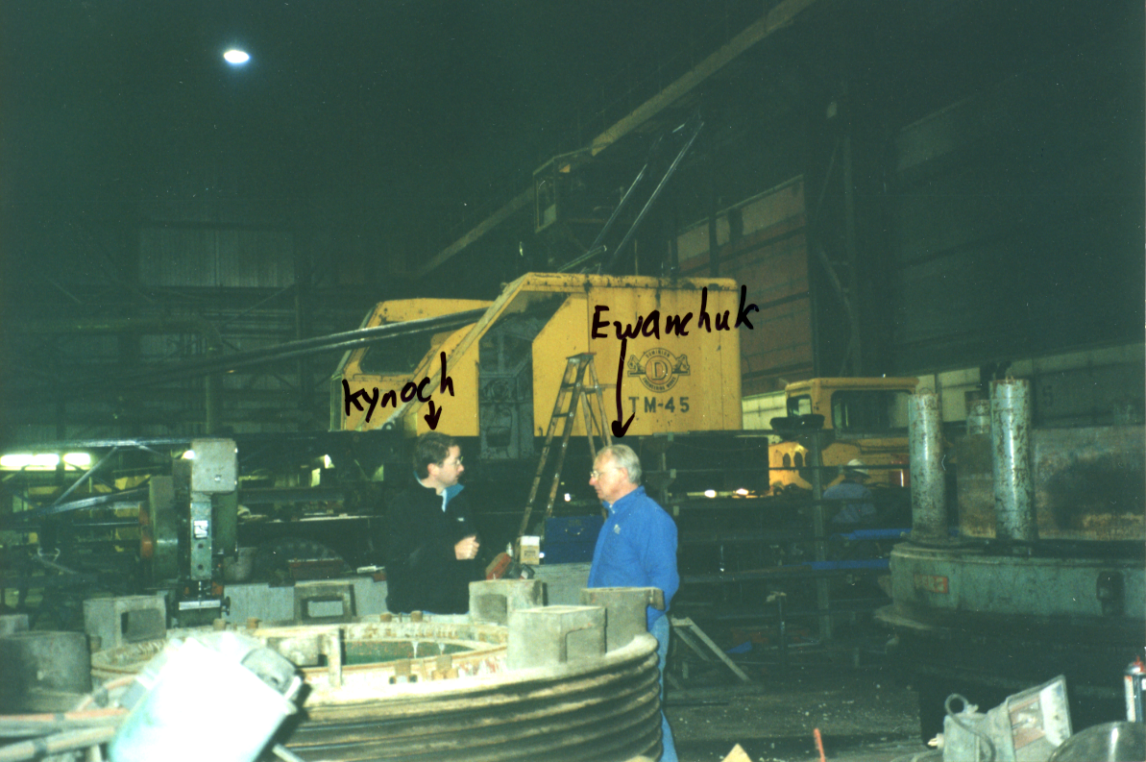

kynoch
↓

Ewanchuk
↓

TM-45

13.

Brenda mine
refurbishing equipment

Apr. 5/95

CUSTOM CLEARING 0161 N N N 12

831384