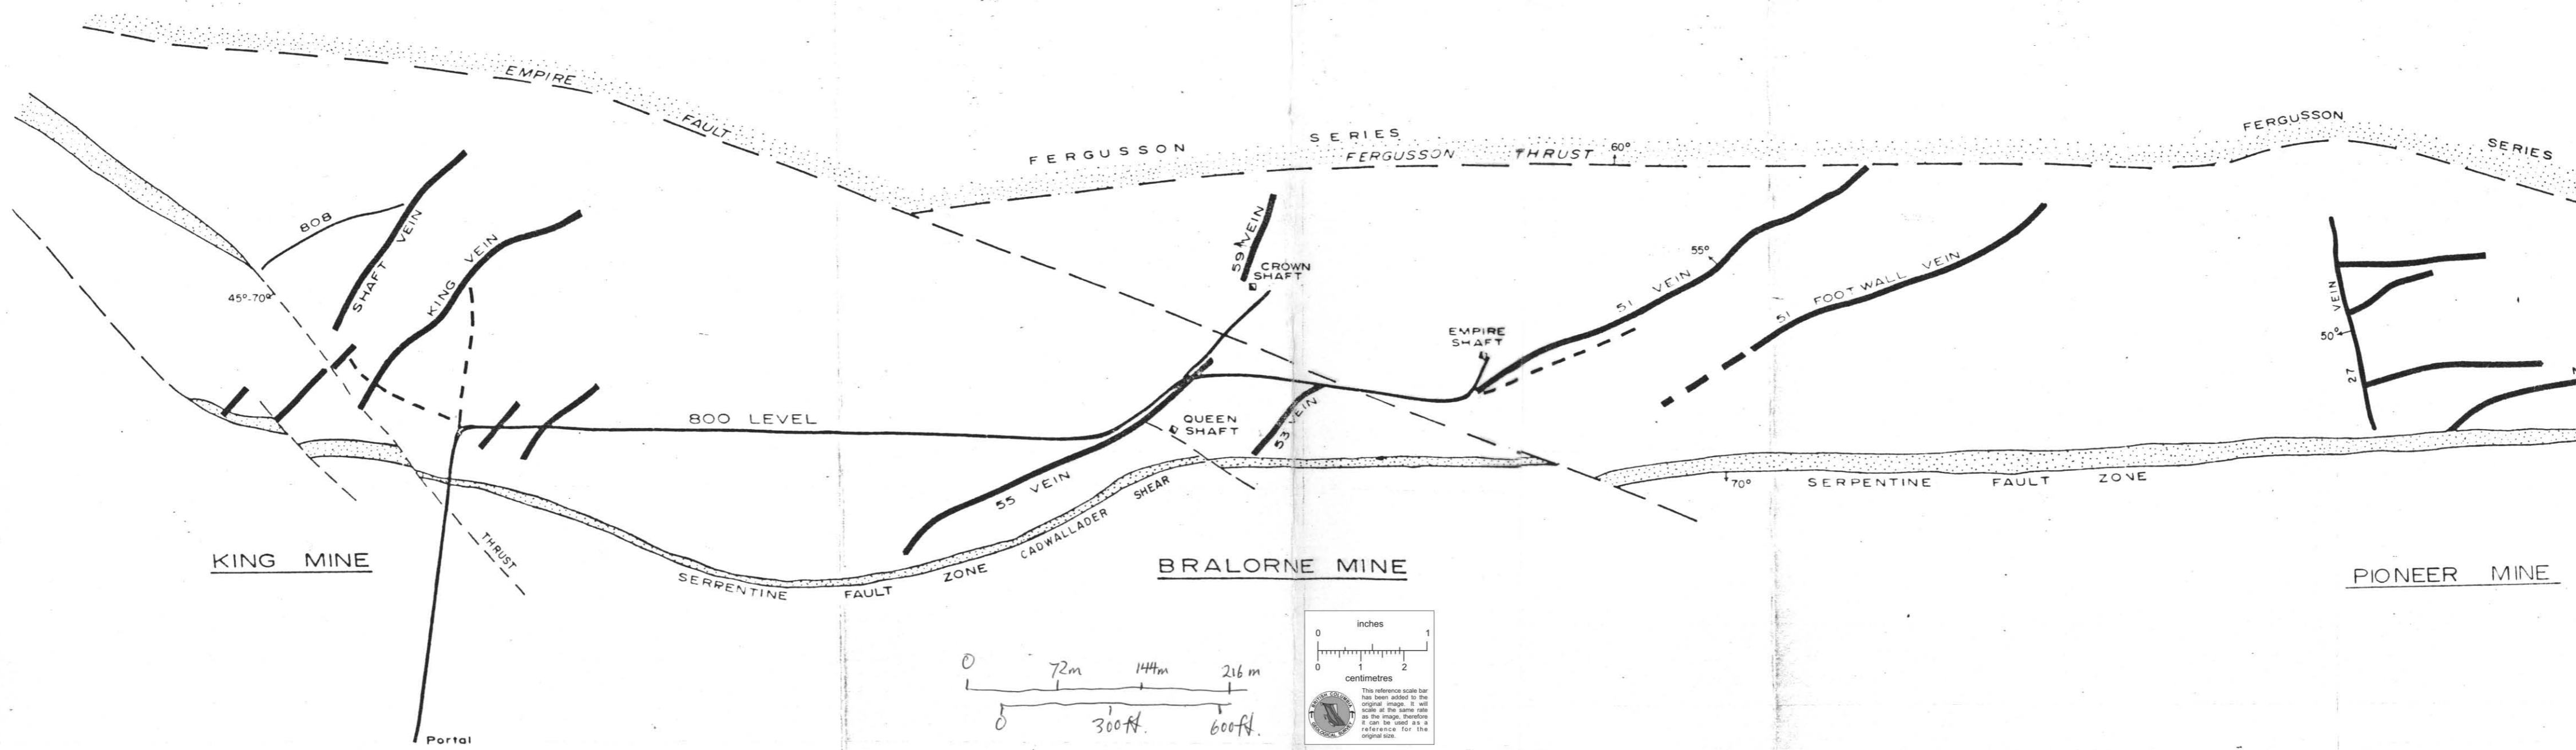

# BRALORNE-PIONEER FAULT LENSE

KING MINE

BRALORNE MINE

PIONEER MINE

800 LEVEL

Portal

881304

MAP SCALE	No	Date	MADE BY	DESCRIPT
	1			