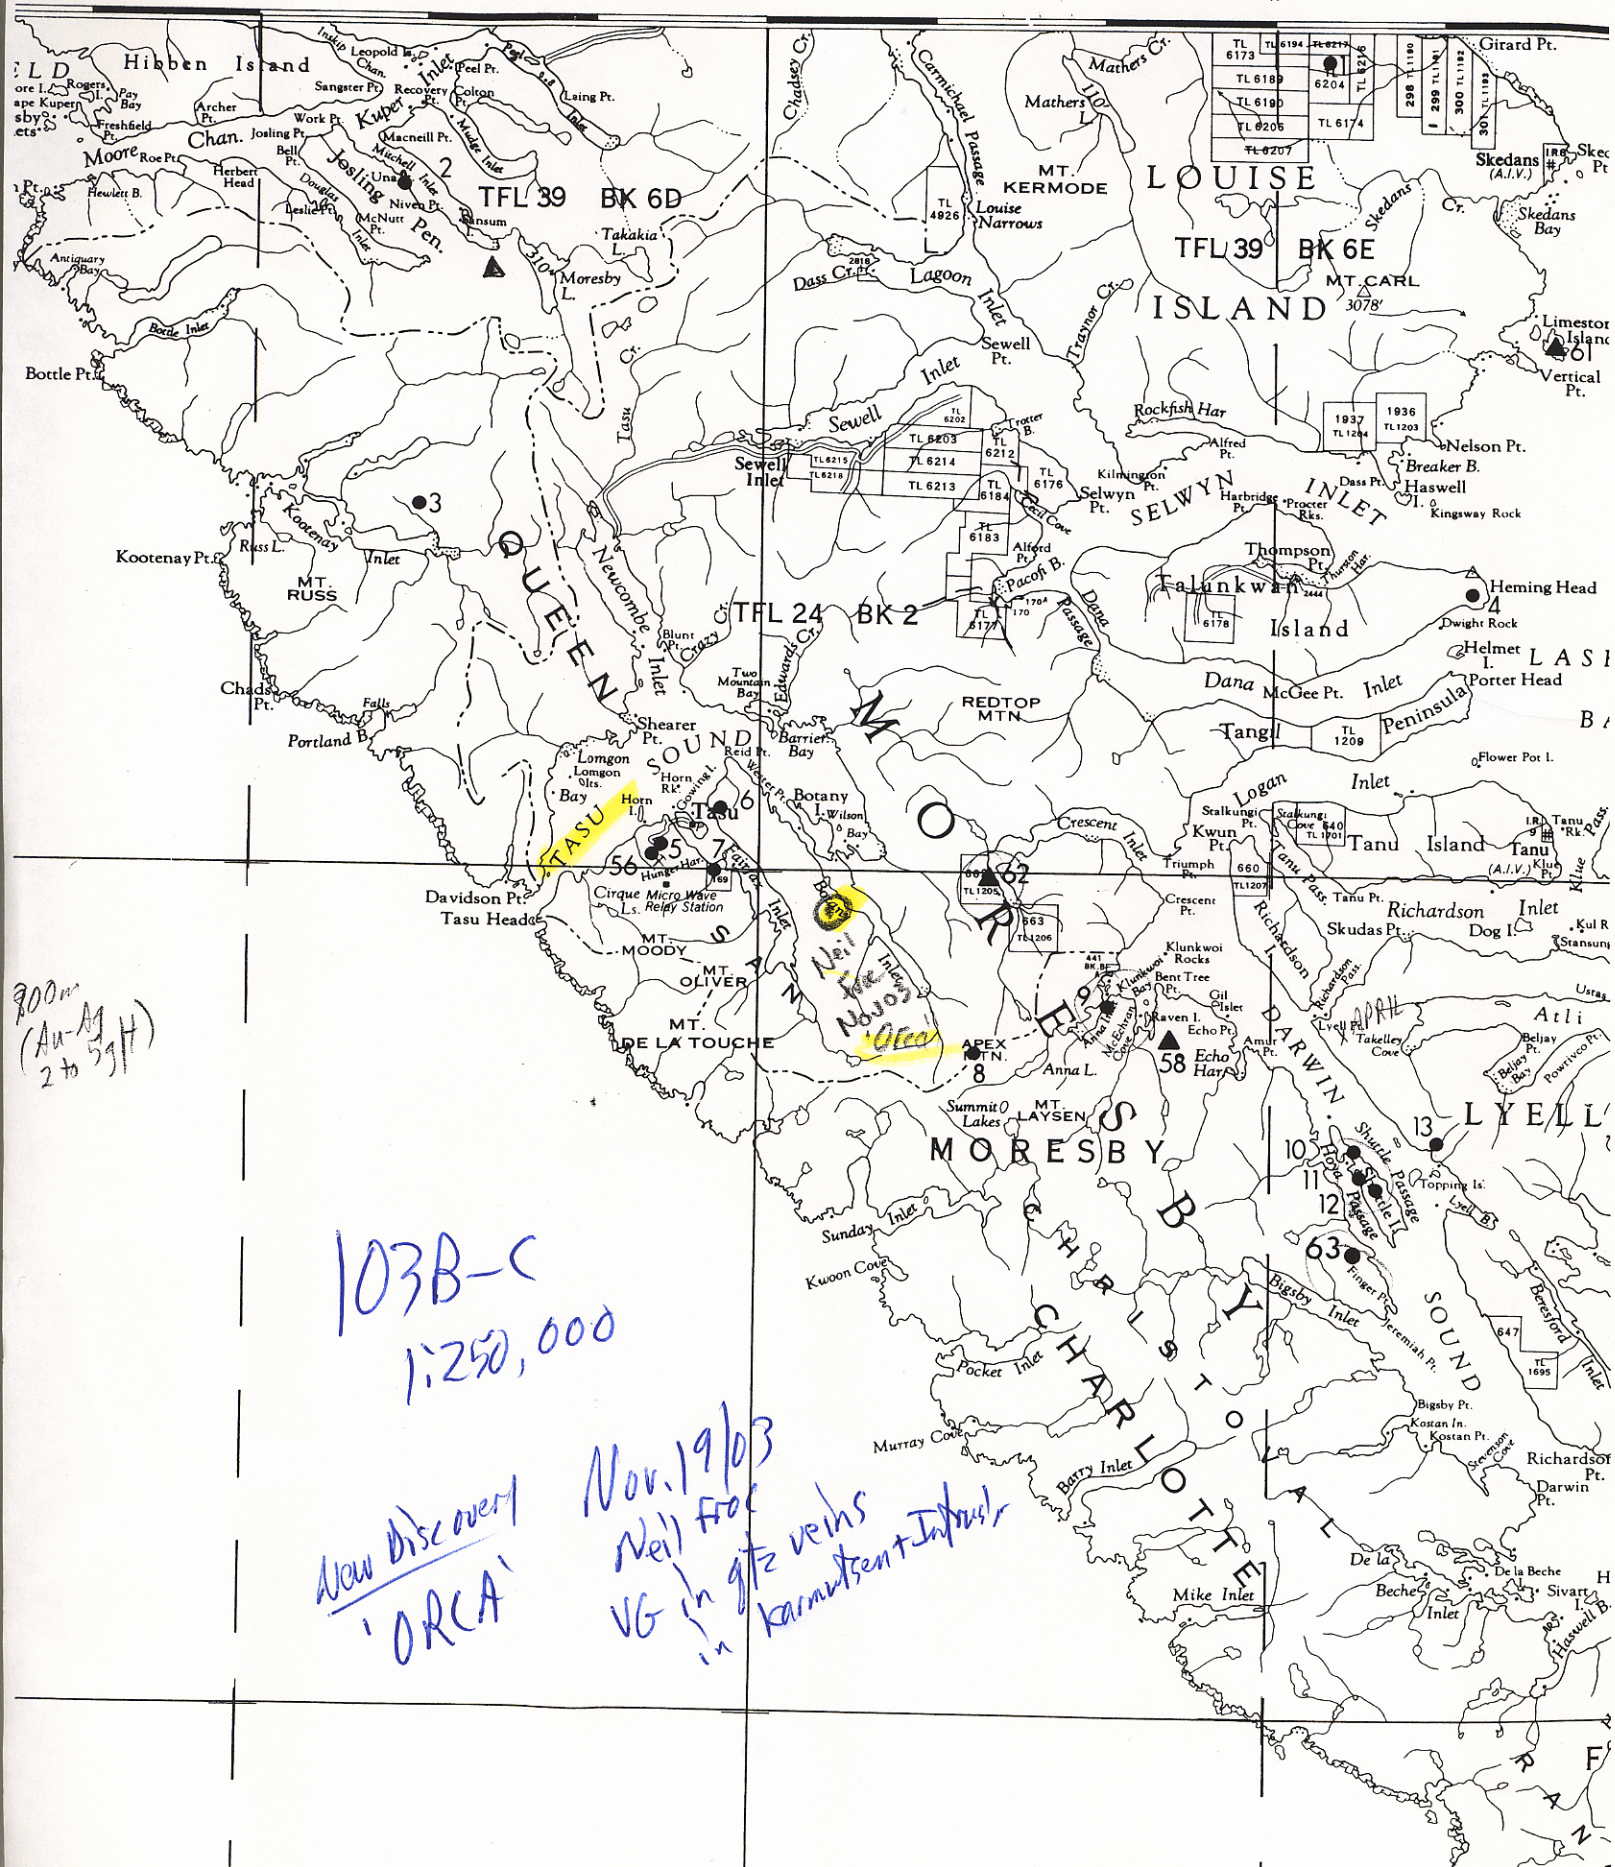

ORCA - [New Discovery] Nov. 19/03

- chat with Neil FROE (ex-City Res.)
 - showed 2 'spectacular' samples of free gold
+ Ag-bearing min. in quartz 'vein'
(host rx. = Karuttsen volcs + intrusive)
 - No info in Falconbridge Property Files = no ^{previous} work
 - showing on steep, heavily-tree slope
 - showing prop. to mining co. now (e.g. Tyhee Dev)
- Location: ESE of Taseo, on west slope of Botany Inlet
(w. of NI 103C062 and east of NI 103C007)

15'

132°00'

45'

TL 6173	TL 6194	TL 6217	TL 6176
TL 6189	6204	TL 6174	
TL 6189			
TL 6205			
TL 6207			

300m
(A-M 59H)
2 to 59H

103B-C
1:250,000

New Discovery
'ORCA'

Nov. 19/03
Neil Fox
VG in gtz veins
in kamufsent Intush