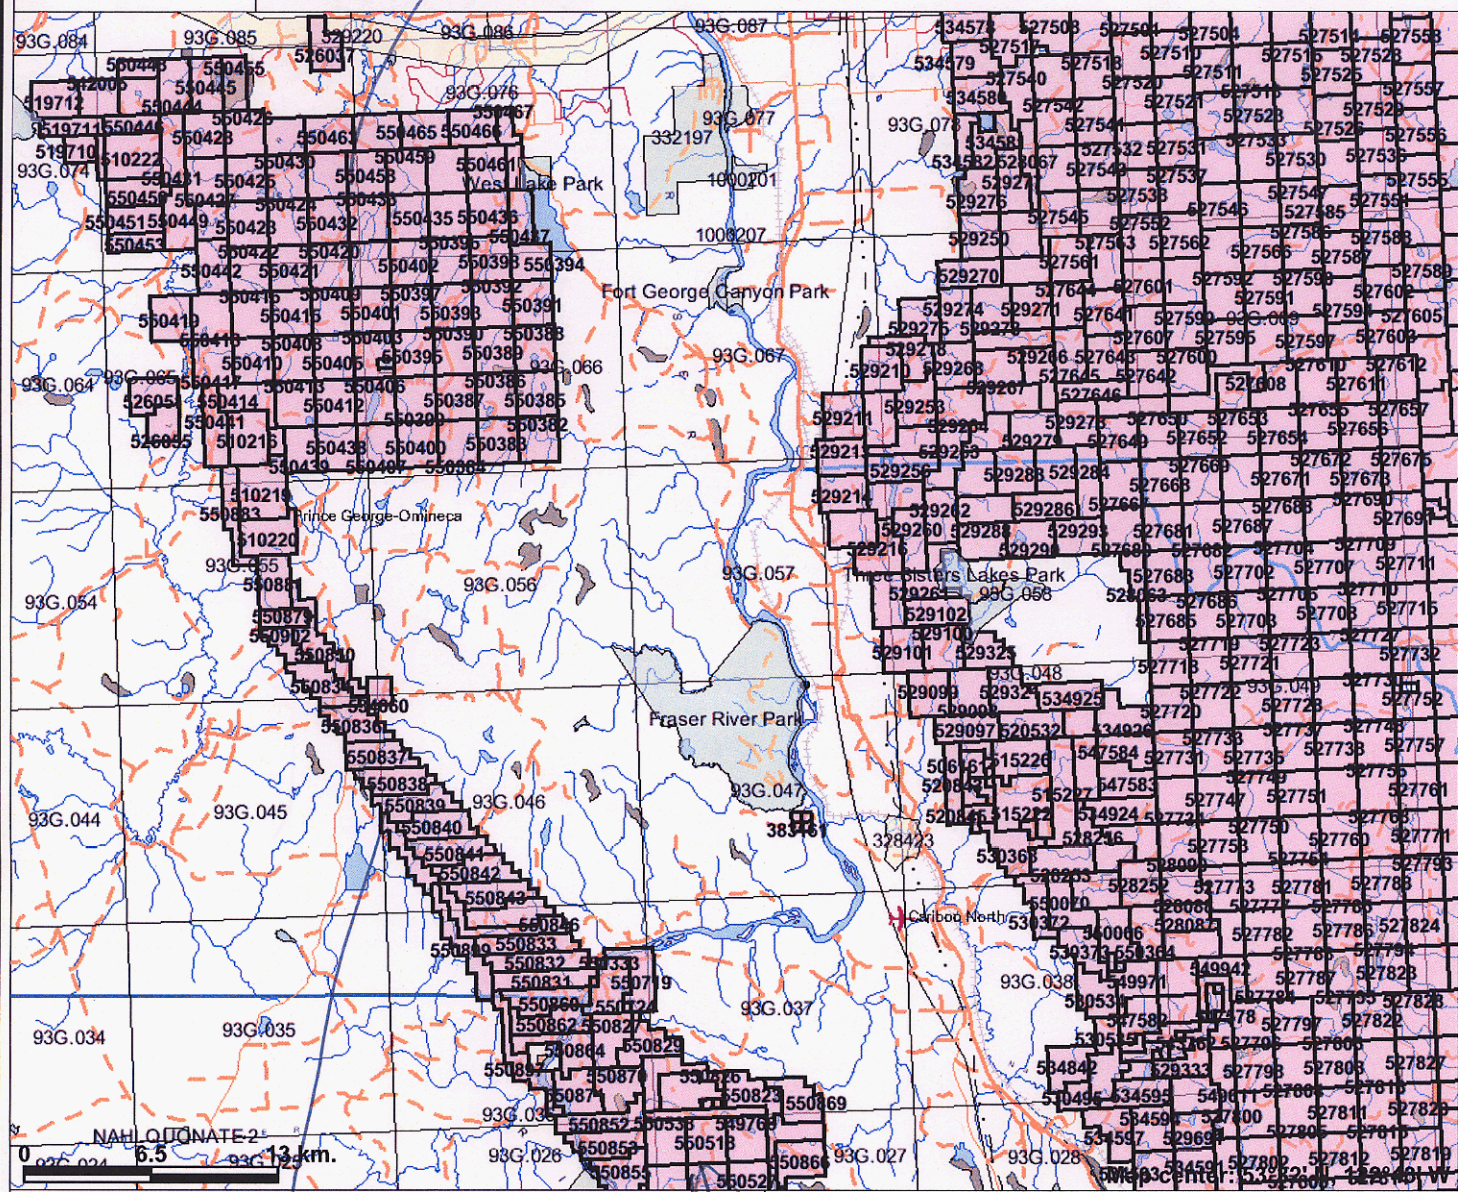

NovaGold

880720

93 G
-16

Internet Mapping Framework

Legend

- Indian Reserves
- National Parks
- Parks
- Mineral Tenures (Mineral - LRDW)
- Mineral Claim
- Mineral Lease
- Reserves (Mineral - LRDW Sites)
- Placer Claim Designation
- Placer Lease Designation
- No Staking Reserve
- Conditional Reserve
- Release Required Reserve
- Surface Restriction
- Recreation Area
- Others
- Mining Division (Mineral - LRDW)
- BCGS Grid
- Annotation (1:250K)
- Transportation - Points (1:250K)
 - Airfield
 - Anchorage - Seaplane
 - Ferry Route
 - Helipoint
 - Seaplane Base
 - Air Field
 - Airport
 - Air Feature - Condition Unknown
 - Airport Abandoned
- Transportation - Lines (1:250K)
 - Ferry Route
 - Aerial Cableway
 - Road (Gravel Undivided) - 1 Lane
 - Road (Gravel Undivided) - 3 Lanes
 - Road - Bound lanes 2 or More Divided

Scale: 1:371,554

This map is a user generated static output from an Internet mapping site and is for general reference only. Data layers that appear on this map may or may not be accurate, current, or otherwise reliable. THIS MAP IS NOT TO BE USED FOR NAVIGATION.

D...

NovaGold