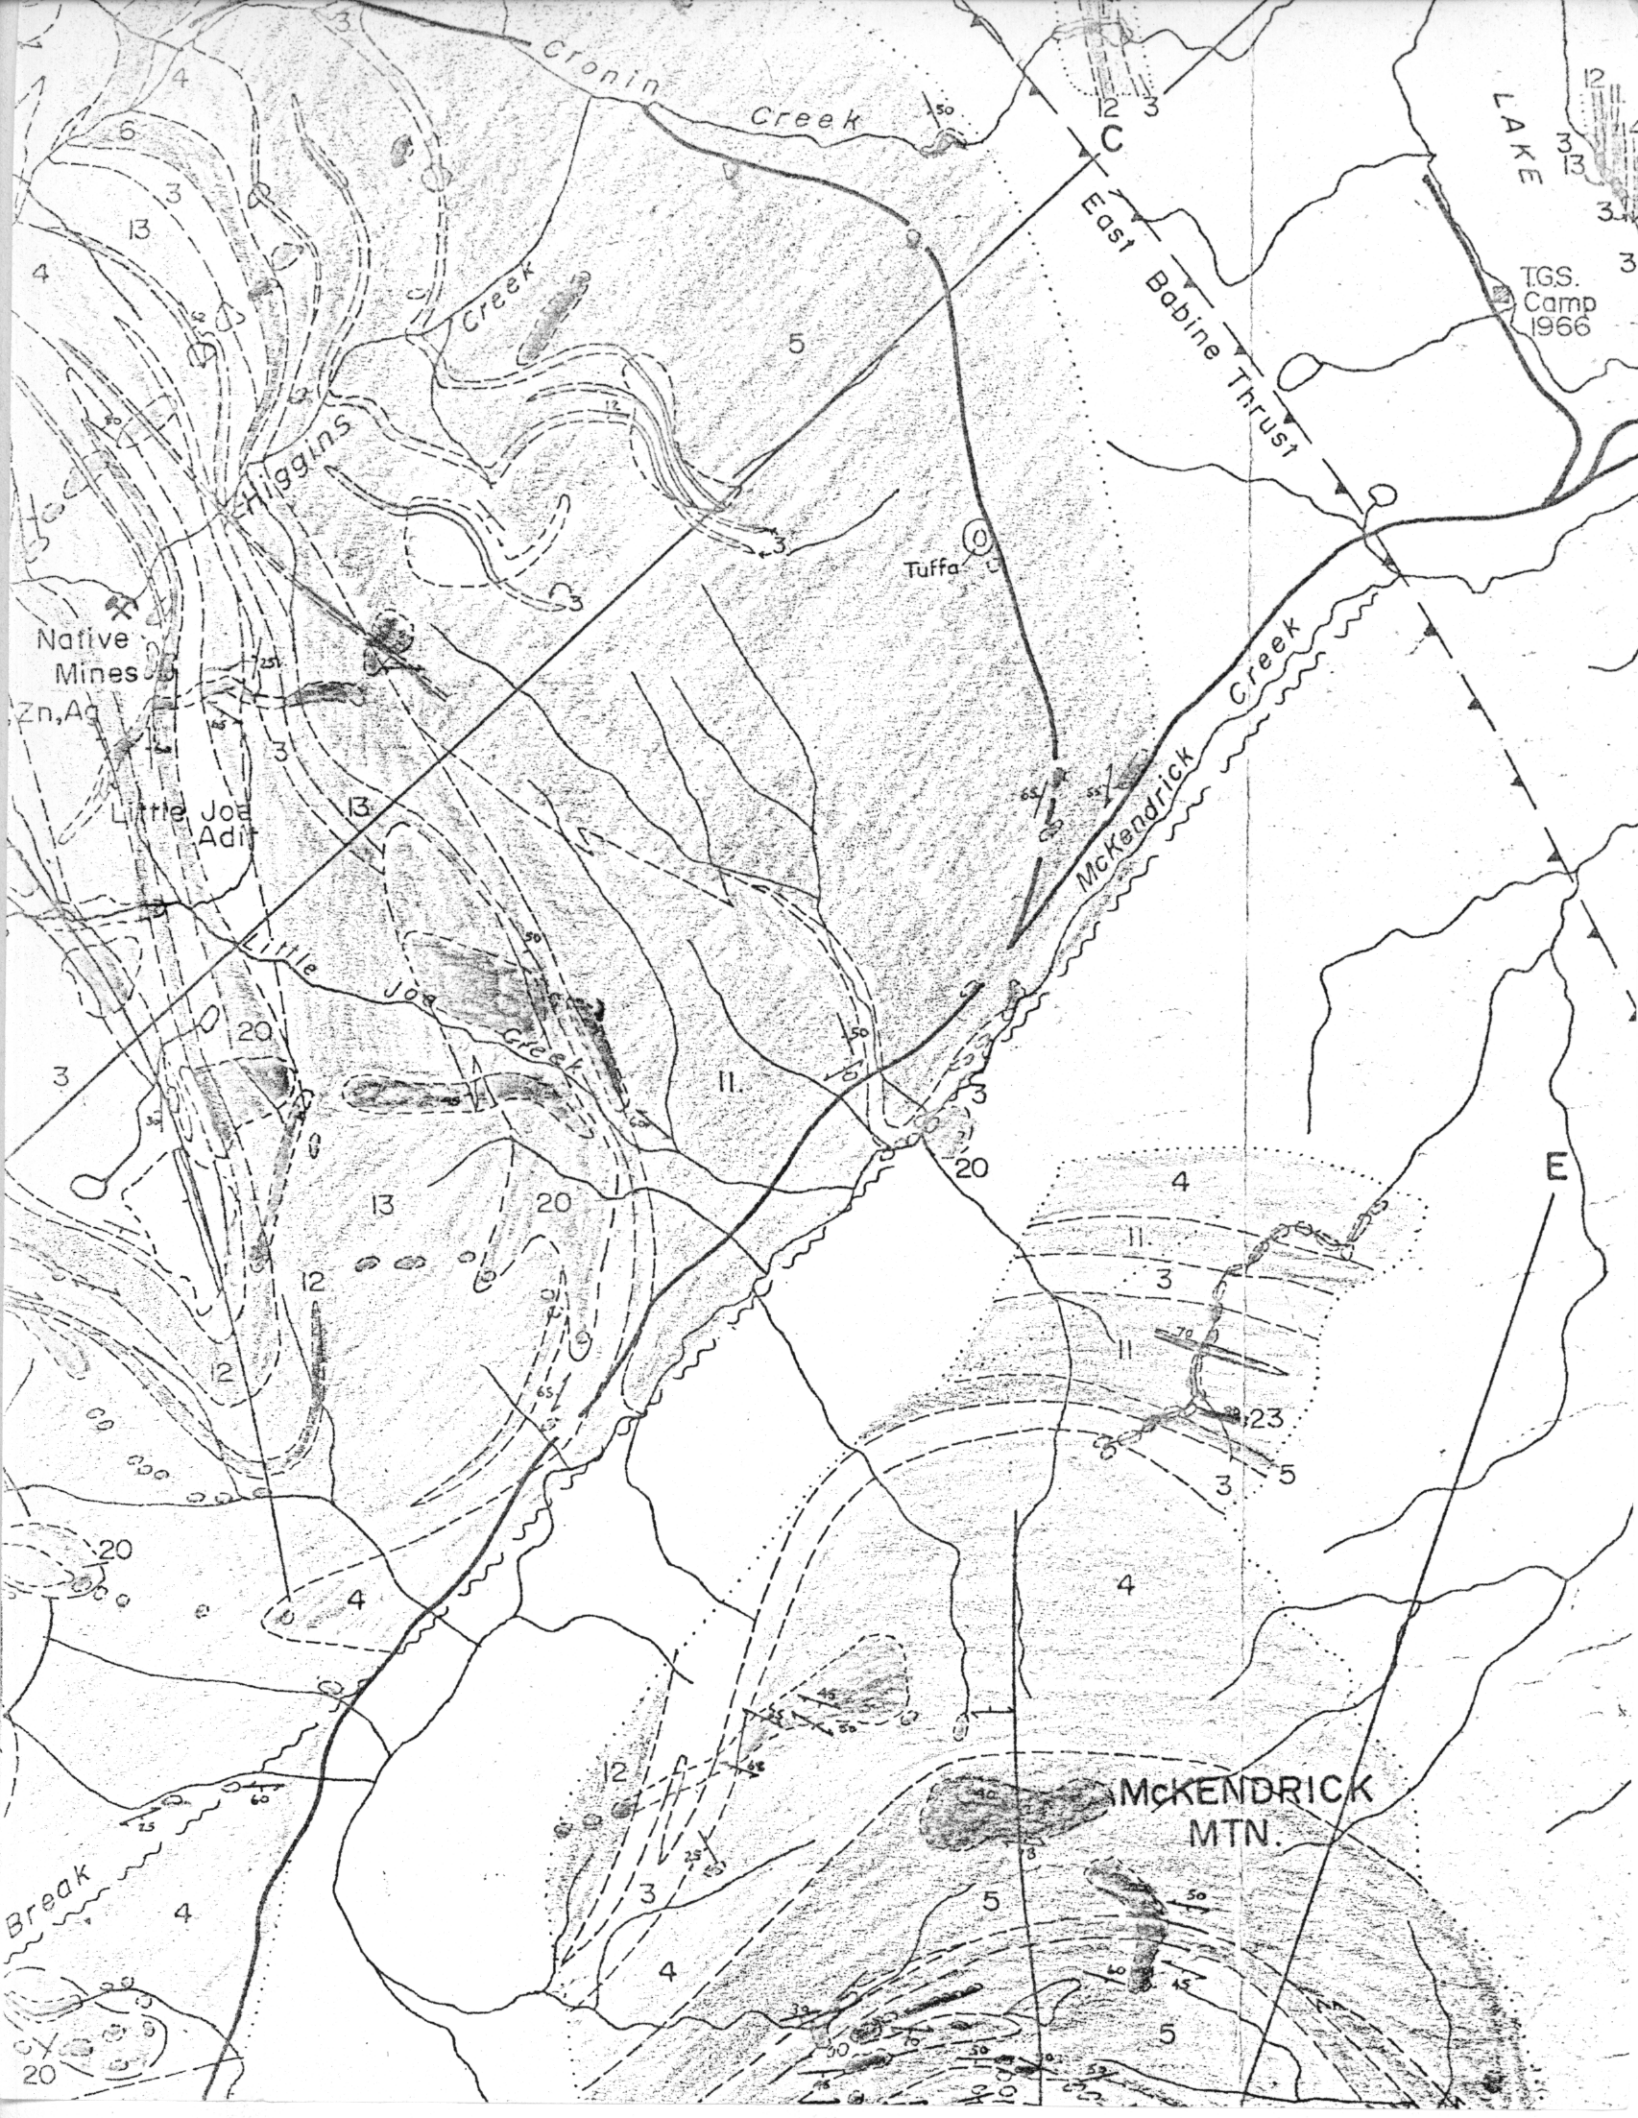

880365

Babine Range 93L/M

Cronin
Creek

Giggins
Creek

East Babine Thrust

LAKE

TGS.
Camp
1966

Native
Mines
Zn, Ag

Little Joe
Adit

Tuffo

McKendrick
Creek

Little
Joe
Creek

McKENDRICK
MTN.

break