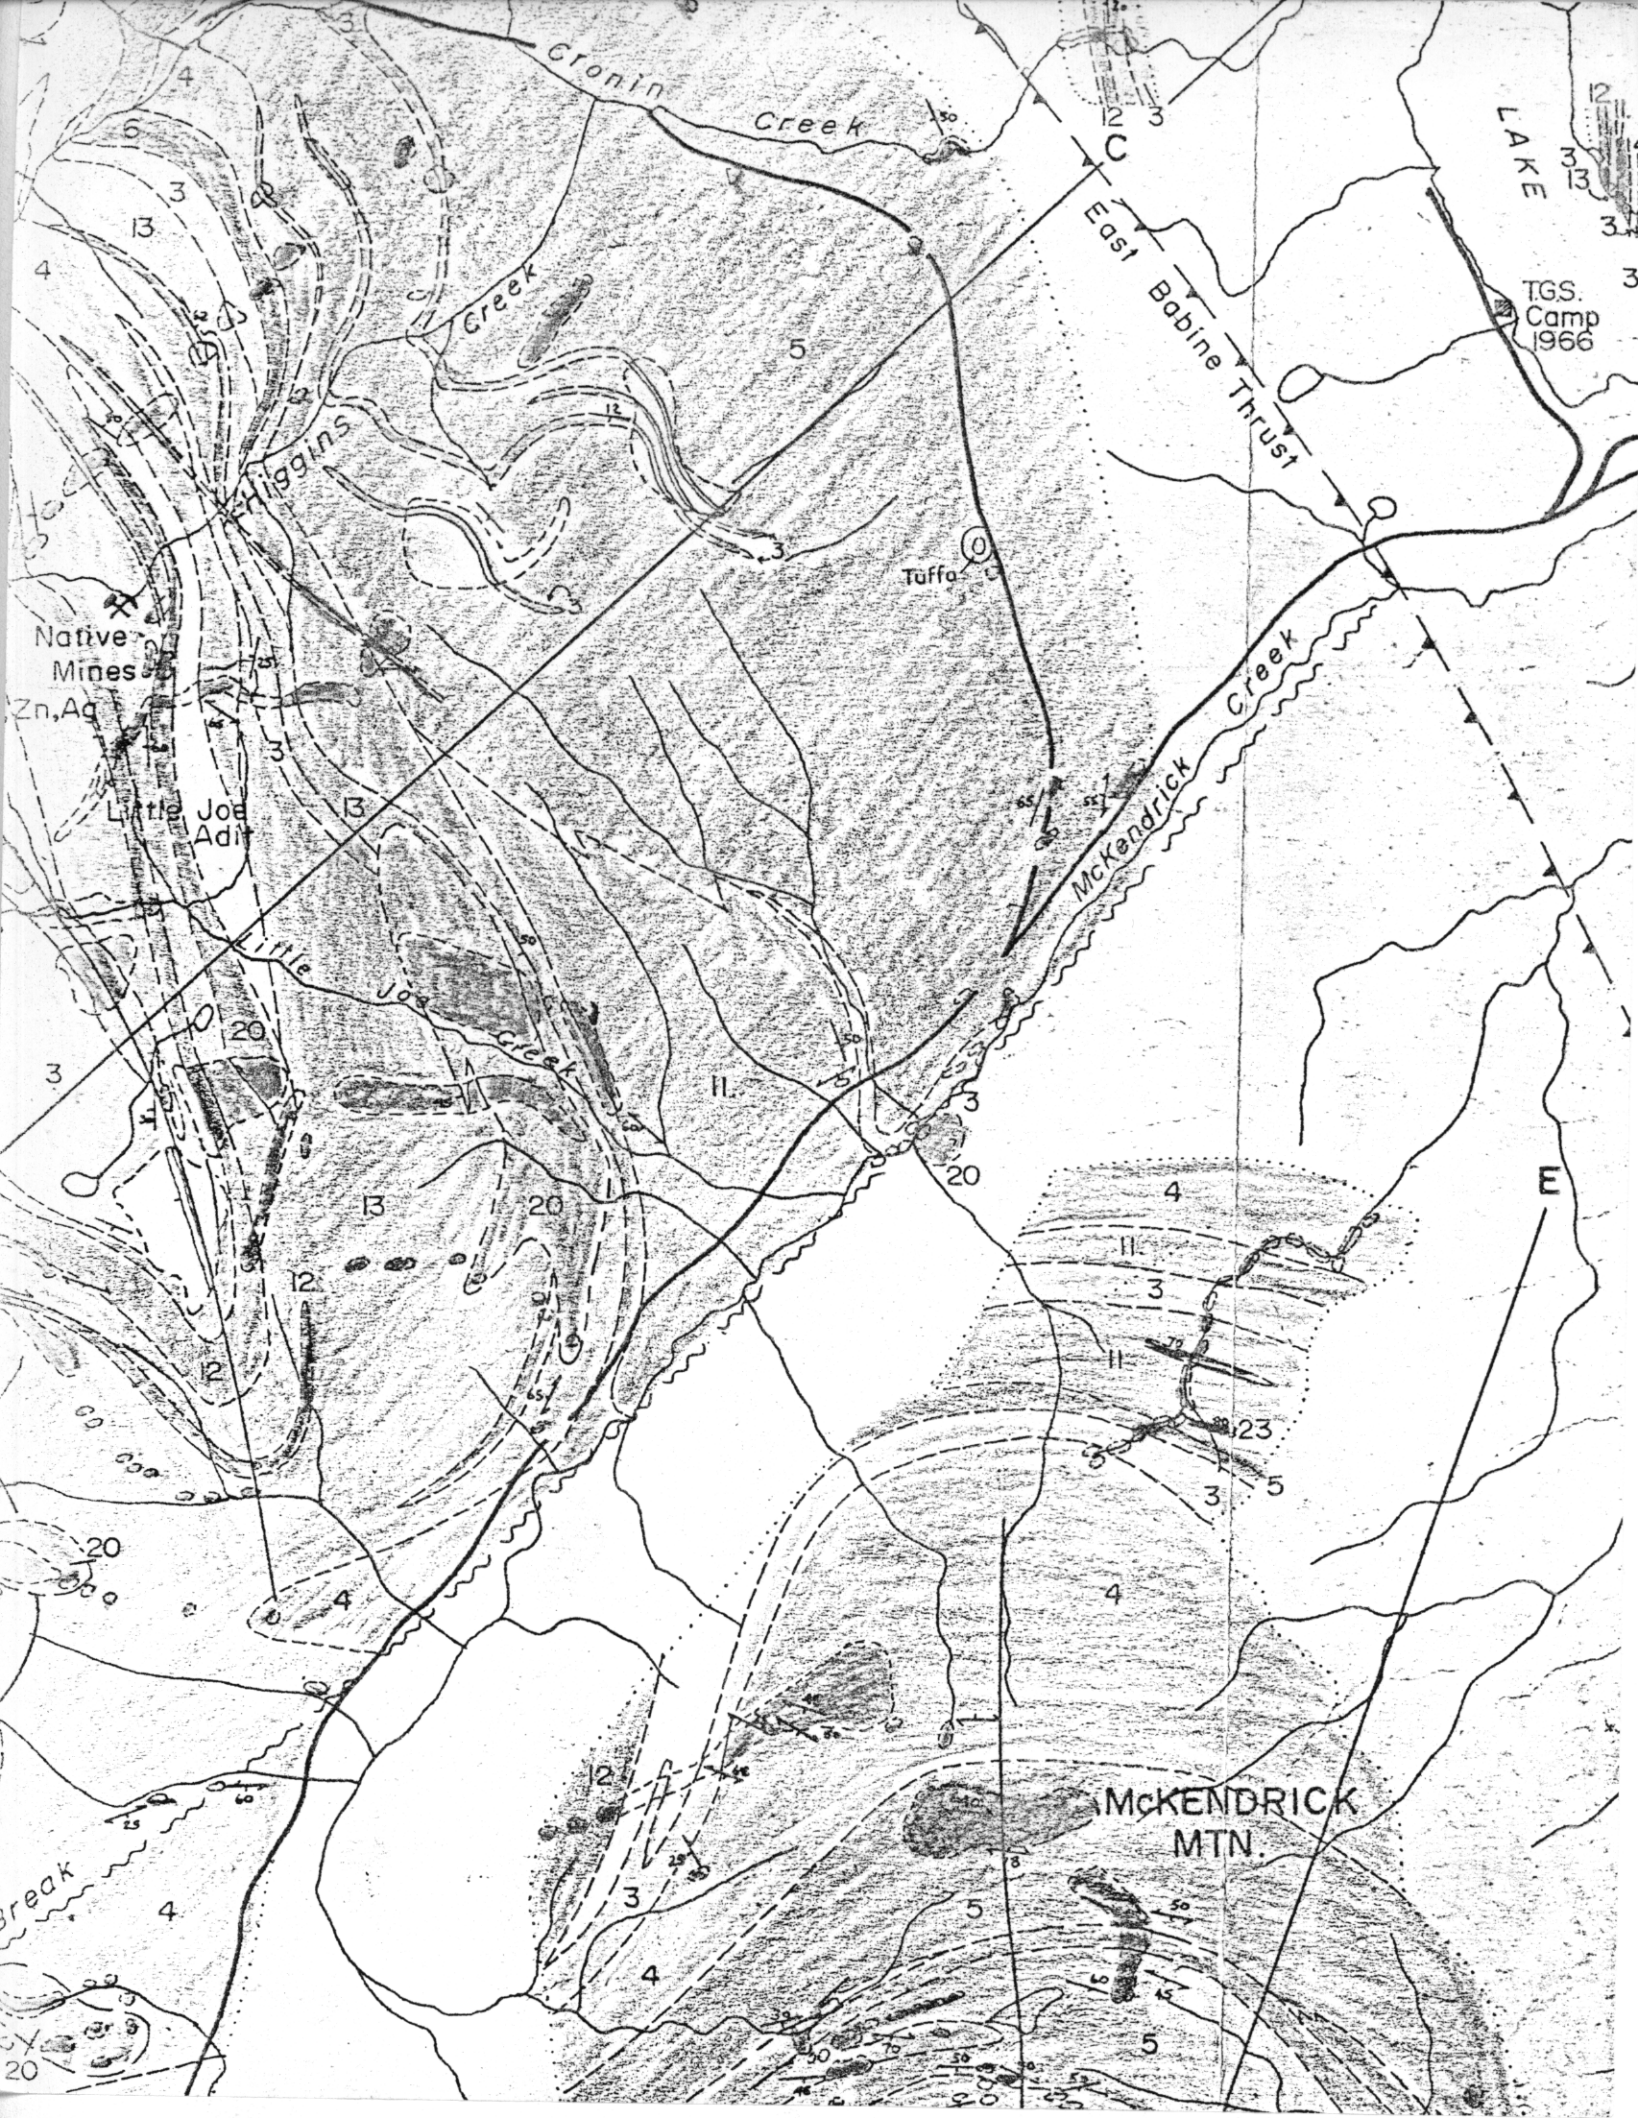

880365

Babine Range 93L/M

Cronin
Creek

Giggins
Creek

East Babine Thrust

LAKE

TGS.
Camp
1966

Native
Mines
Zn, Ag

Little Joe
Adit

Tuffo

McKendrick
Creek

Little
Joe
Creek

McKENDRICK
MTN.

break