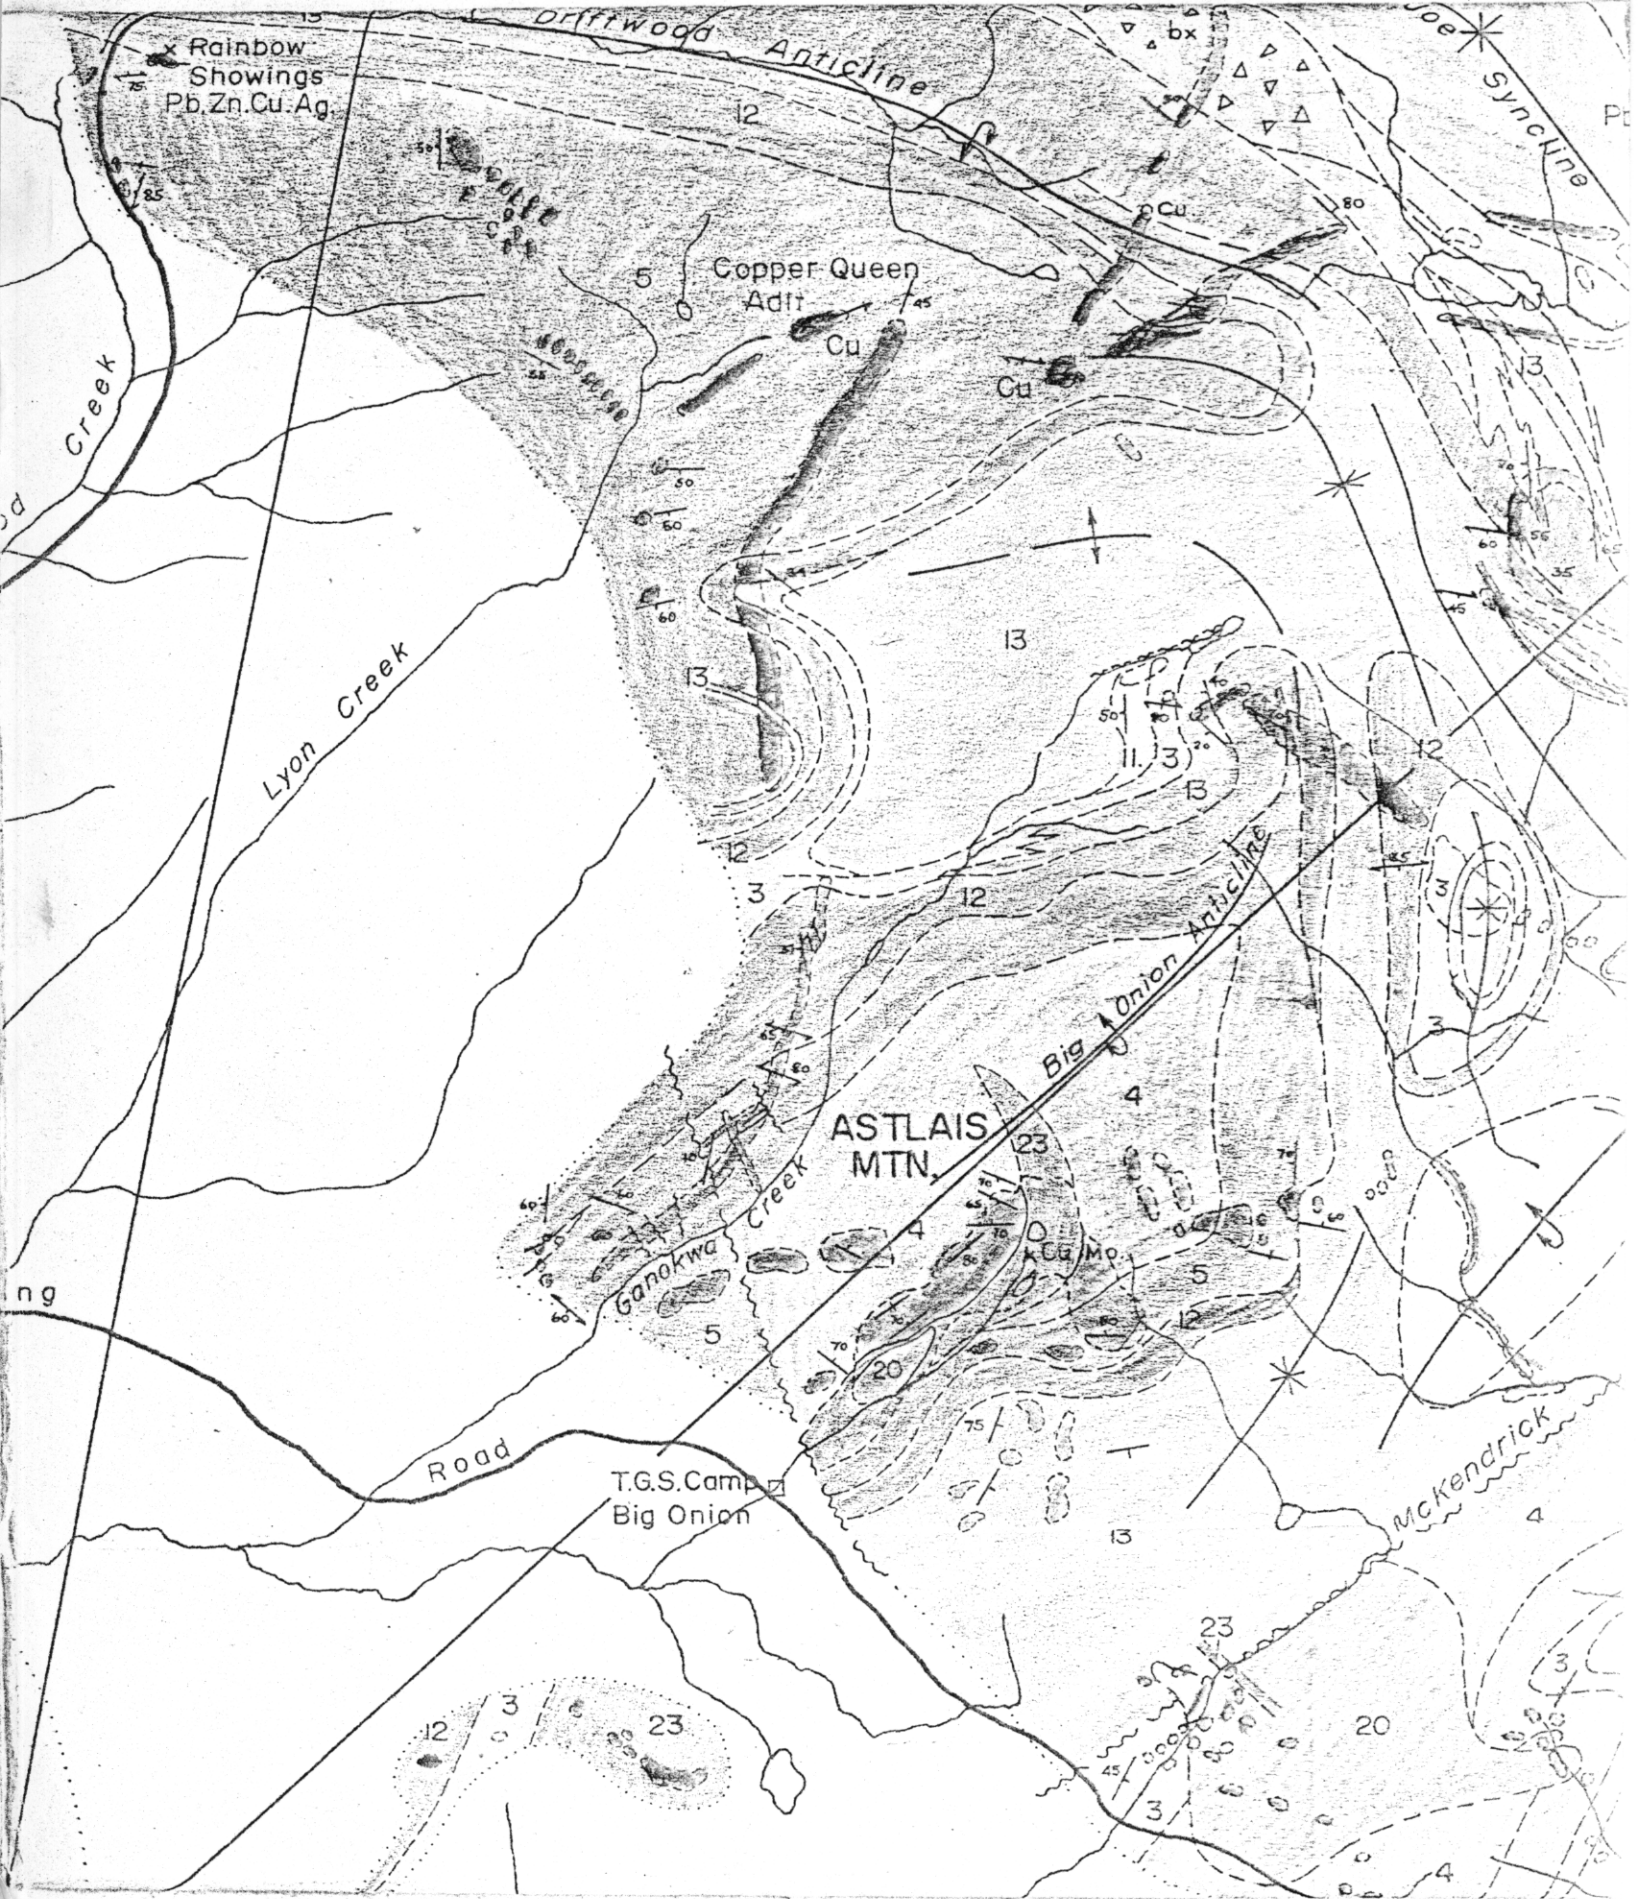

880365

Babine Range 93L/M

Cronin
Creek

Giggins
Creek

East Babine Thrust

LAKE

TGS.
Camp
1966

Native
Mines
Zn, Ag

Little Joe
Adit

Tuffo

McKendrick
Creek

Little
Joe
Creek

McKENDRICK
MTN.

break