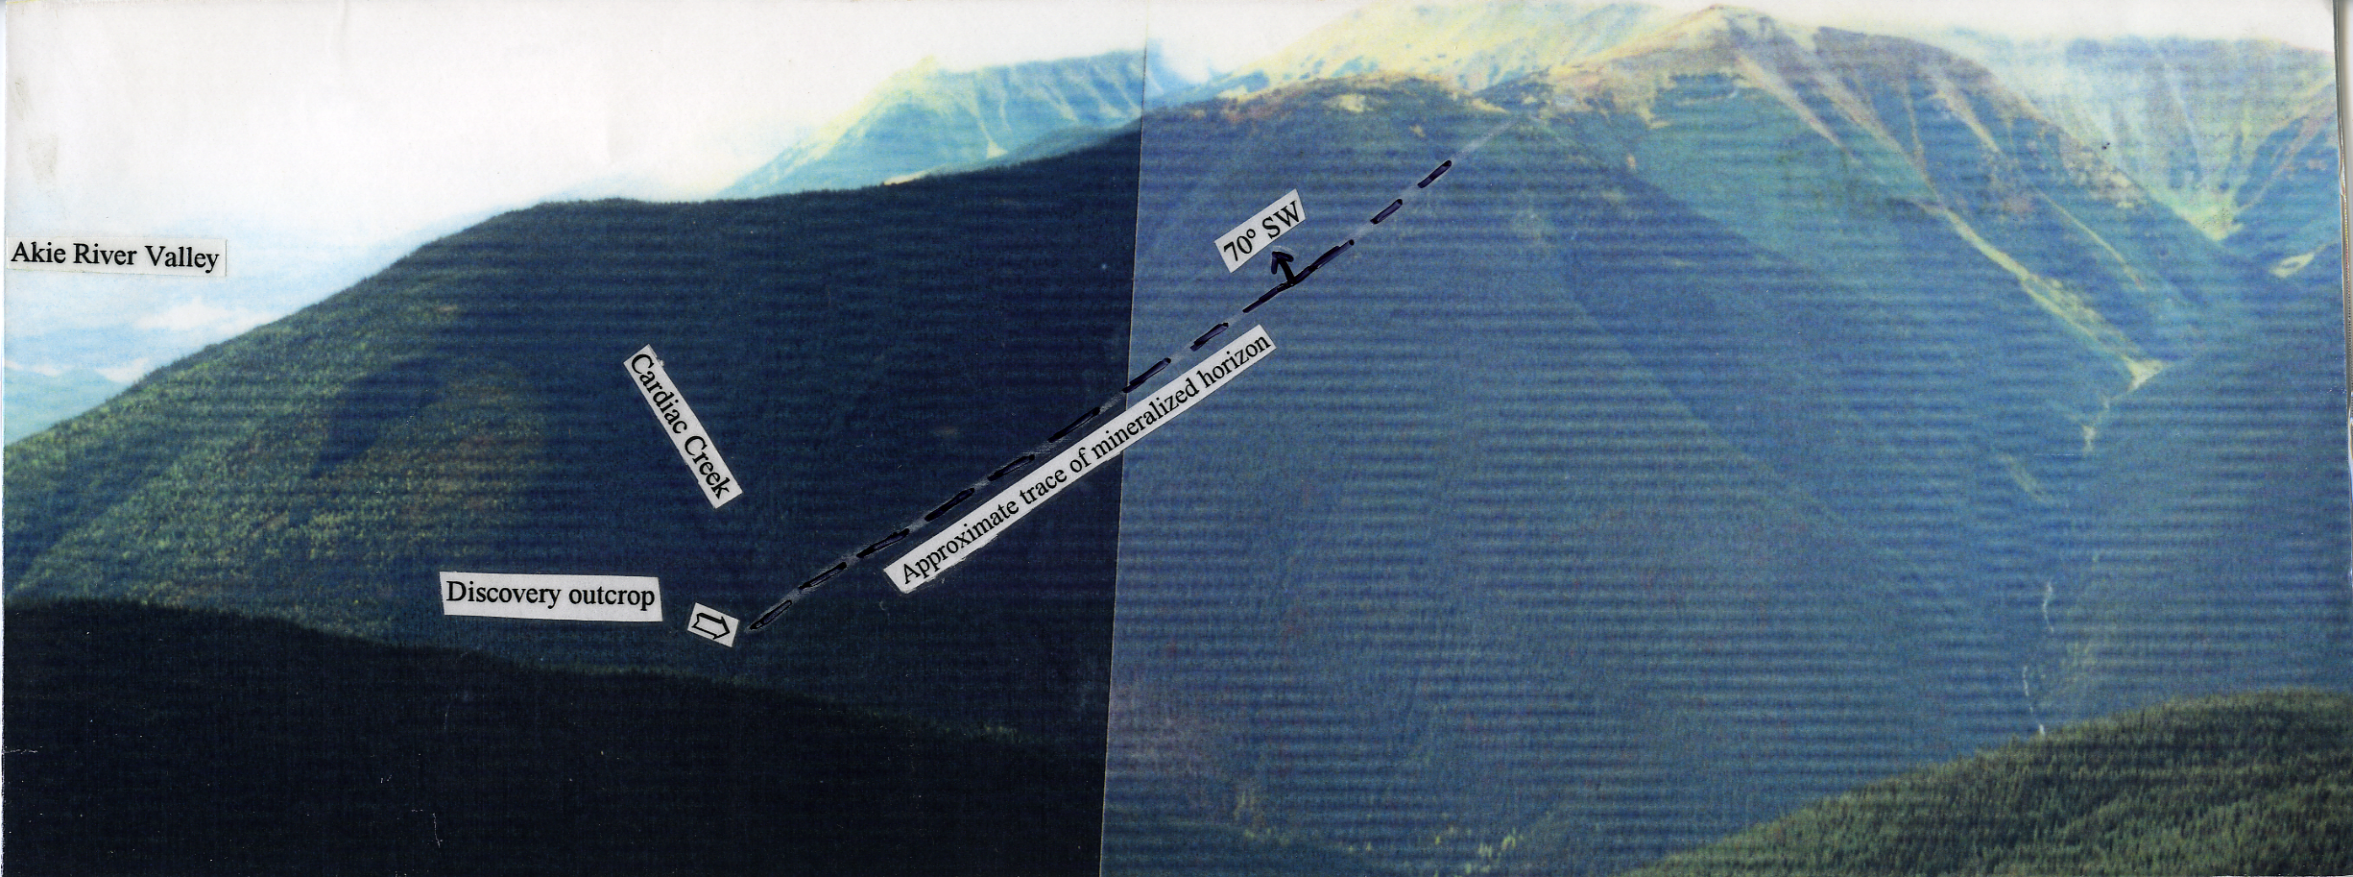

Akie River Valley

Cardiac Creek

Discovery outcrop

Approximate trace of mineralized horizon

70° SW

[Schroeter]

Looking westerly over AKIE

880123