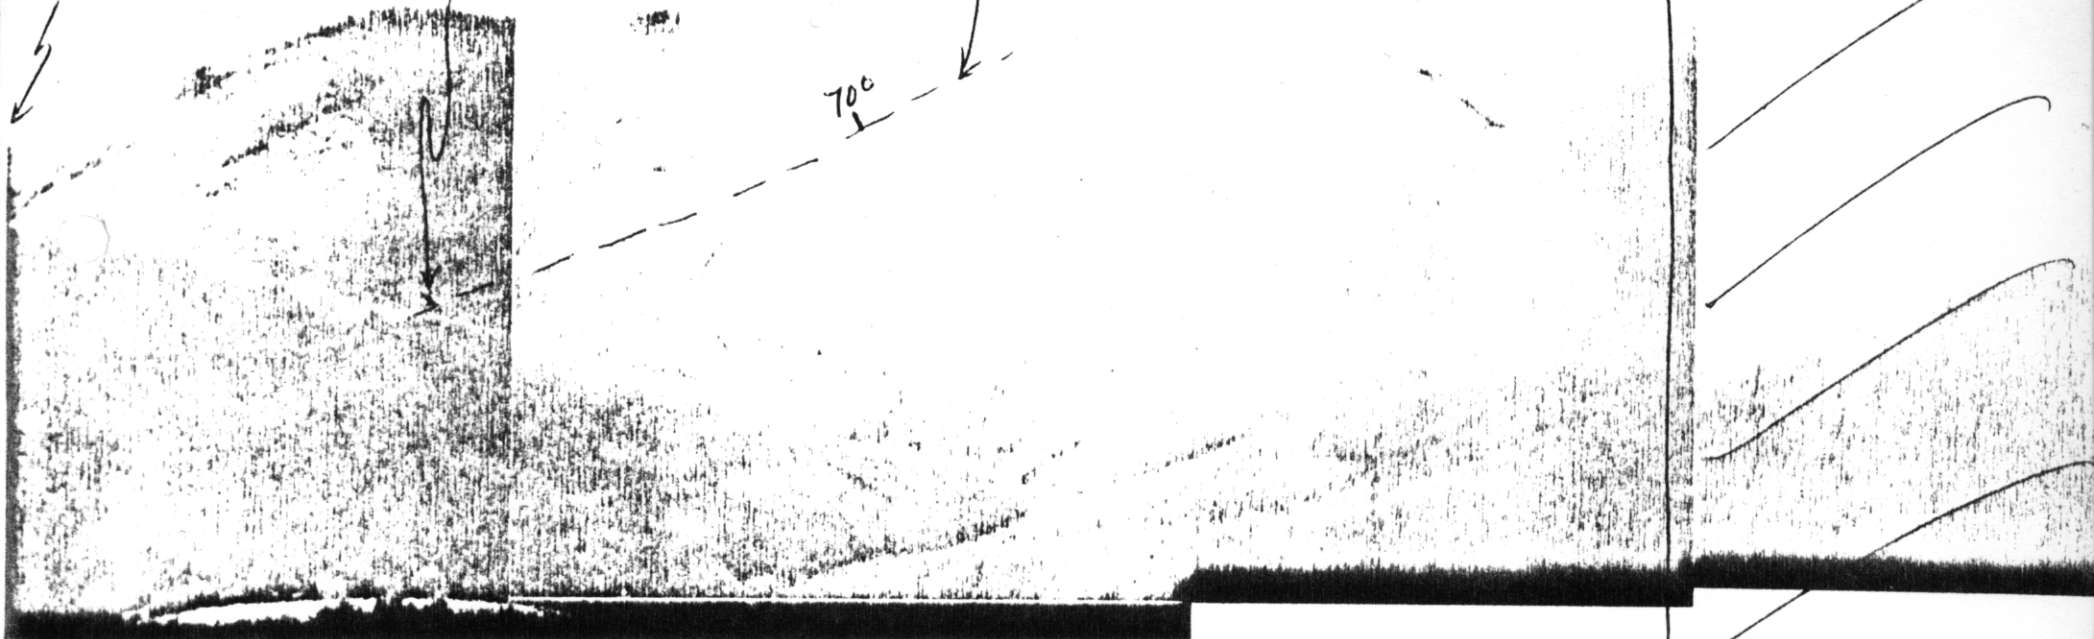

dup  
70°  
SW

#13,14

Looking Westwardly over Akie ~~Pb-Zn~~ Zn-Pb-Ba

AKIE River  
Valley

Cardiac Creek  
Discovery Showing

Surface trace  
of mineralized horizon.

700

Plate 2. Looking westerly over AKIE <sup>Zn-Pb-Ba</sup> property.