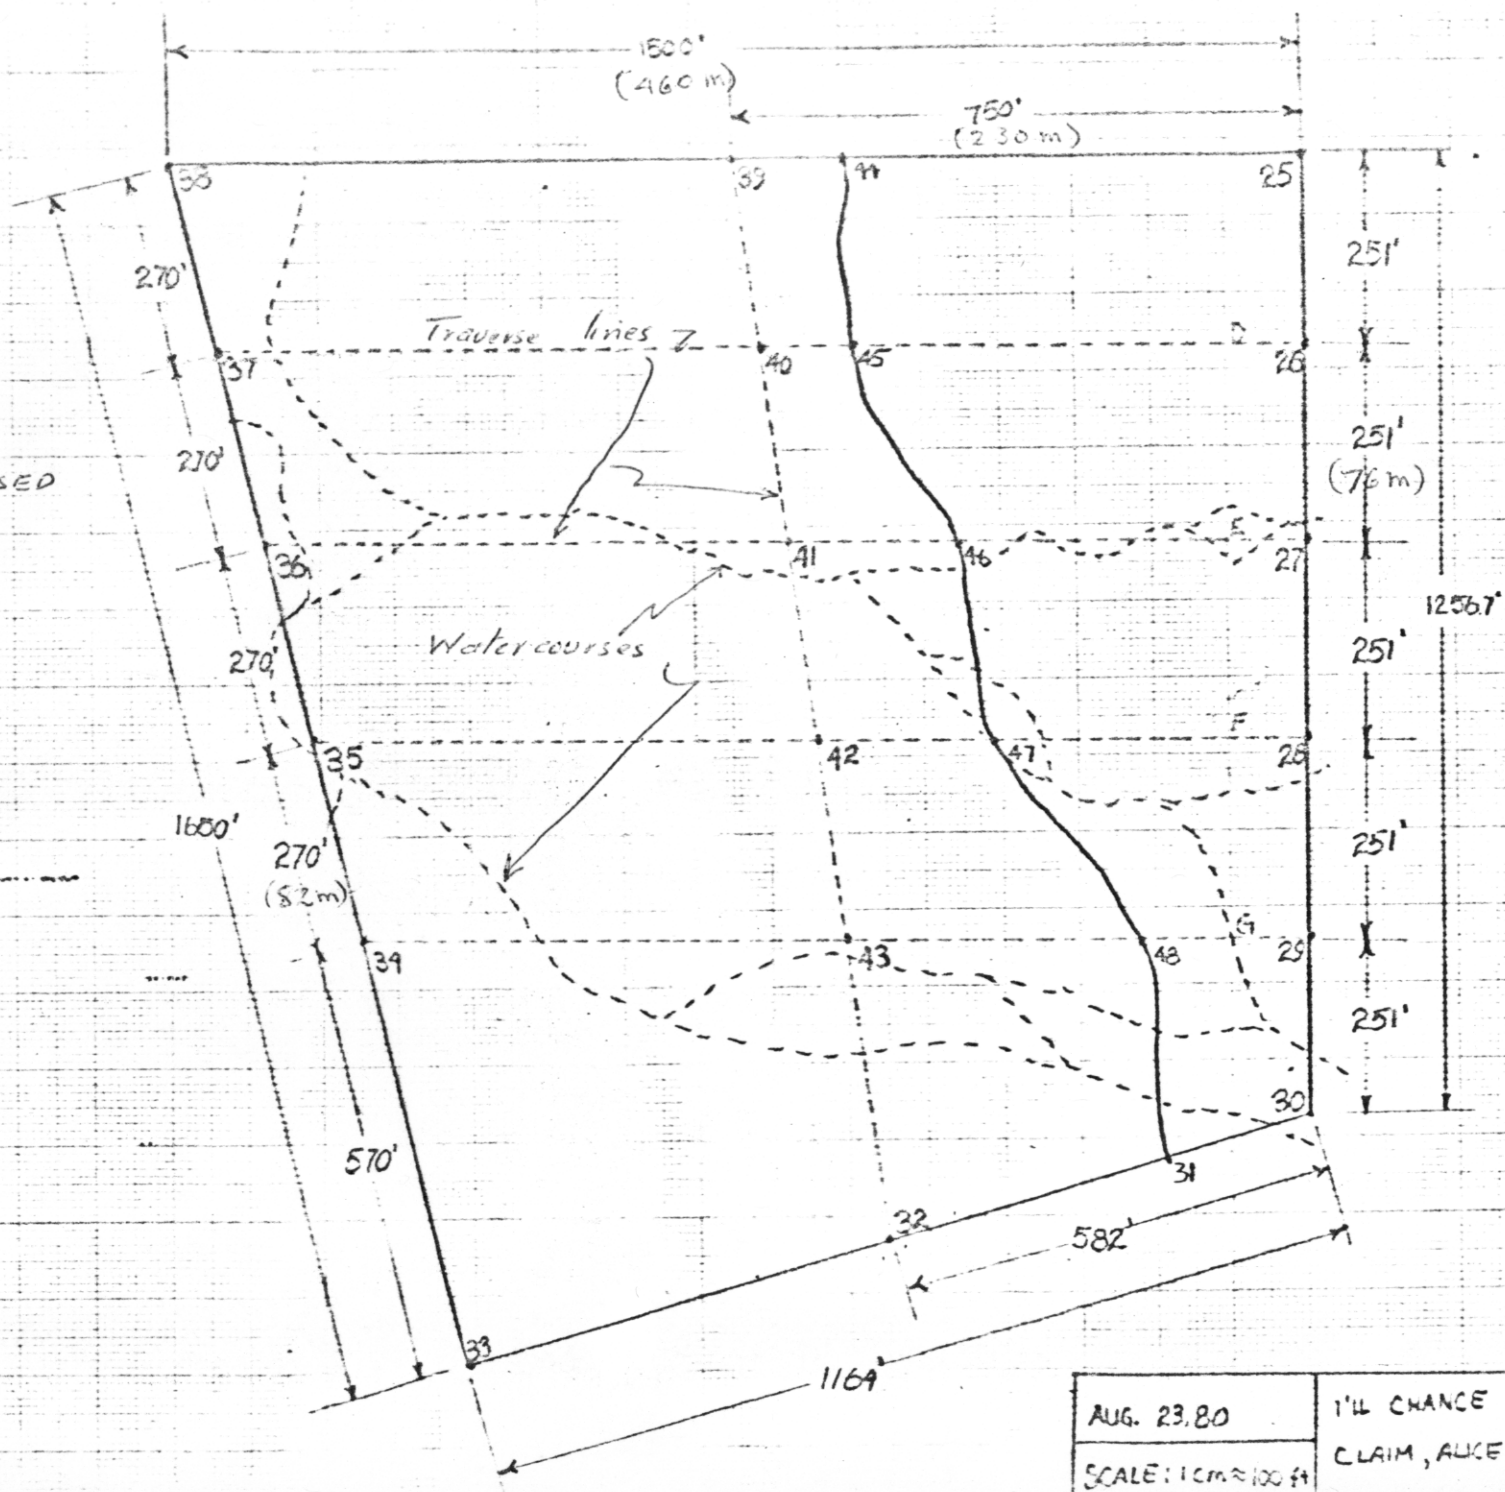

ESPERANZA

1980

SCALE
1" = 500'
1cm = 60m.

BLACK BEAR

20 miles
traversing
(3.21 Km.)

ALDEBARAN

I'LL CHANCE IT

2.3 miles
traversing
(3.7 Km.)

SKETCH MAP
Showing aprox.
location of present &
proposed work.

To accompany proposal for
1980 fieldwork.

LEGEND

- Traverse line
- 2 Adit
- .69-2 D.D.H.
- ⋯ Access trail

880064

Alice Arm Area
103A

R.A.B.
5/80

NOTE:
 INSIDE
 BOUNDARIES
 OF CLAIM
 ALSO TRAVERSED

ESPERANZO
 (1900)

AUG. 23.80	I'LL CHANCE IT	L 1073
SCALE: 1 cm ≈ 100 ft	CLAIM, ALICE ARM	ALBERT L...

LOCATION MAP: ABB CLAIMS

Cassiar, Alice Arm

Scale 1:20,000

Mile 1

0

1 Mile

- L 1071. Black Bear
- L 1072. Aldebaran
- L 1073. I'll Chance It

Figure 1