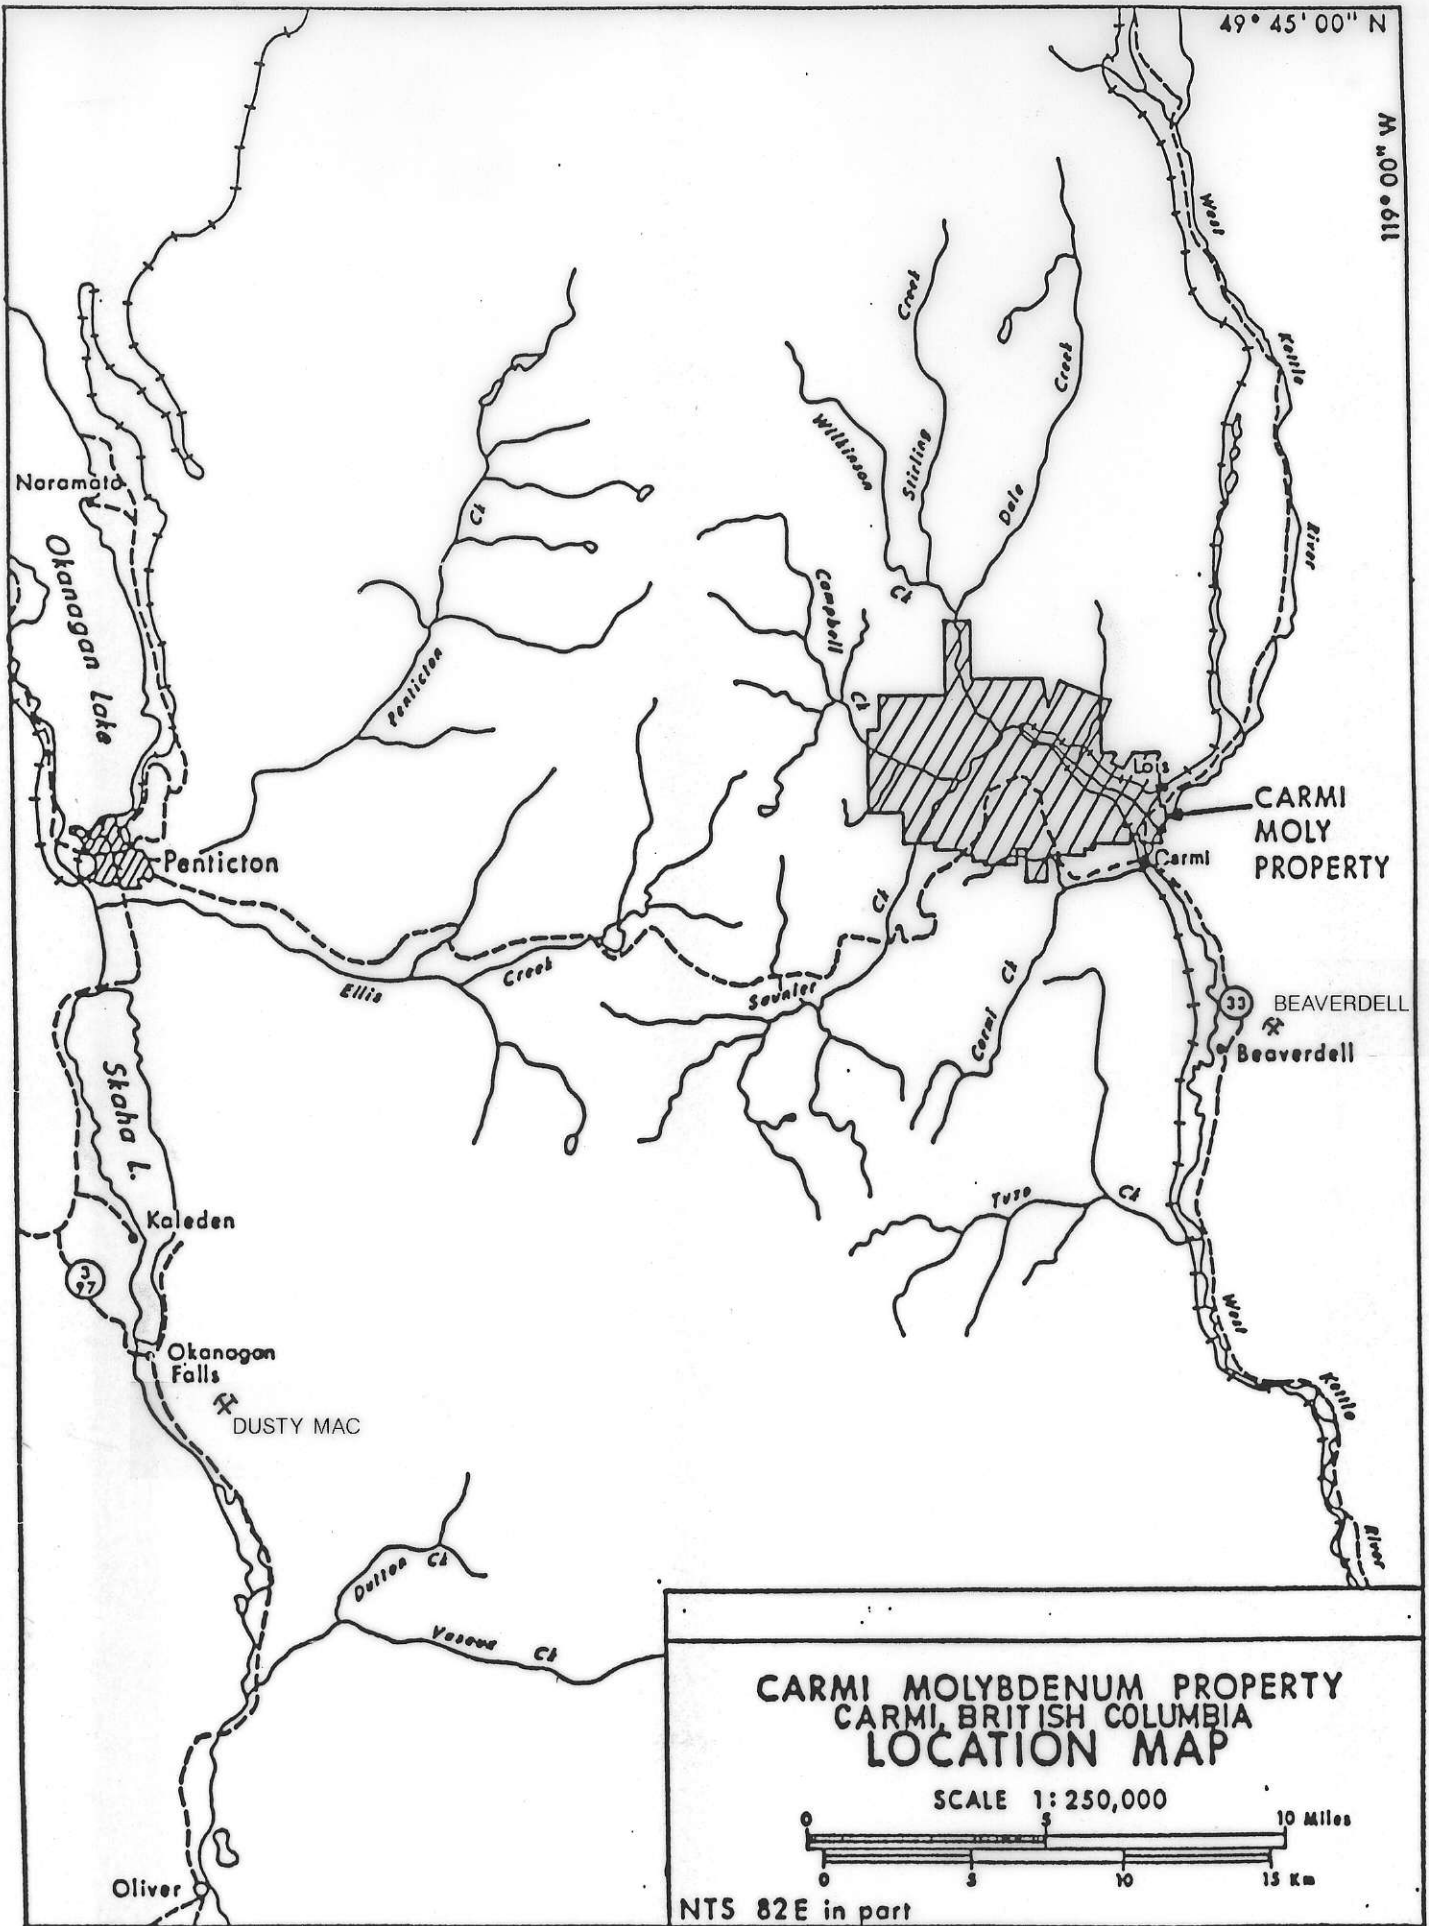

49° 45' 00" N

119° 00" W

CARMi MOLYBDENUM PROPERTY

BEAVERDELL
Beaverdell

CARMi MOLYBDENUM PROPERTY
CARMi, BRITISH COLUMBIA
LOCATION MAP

SCALE 1:250,000

NTS 82E in part

862396