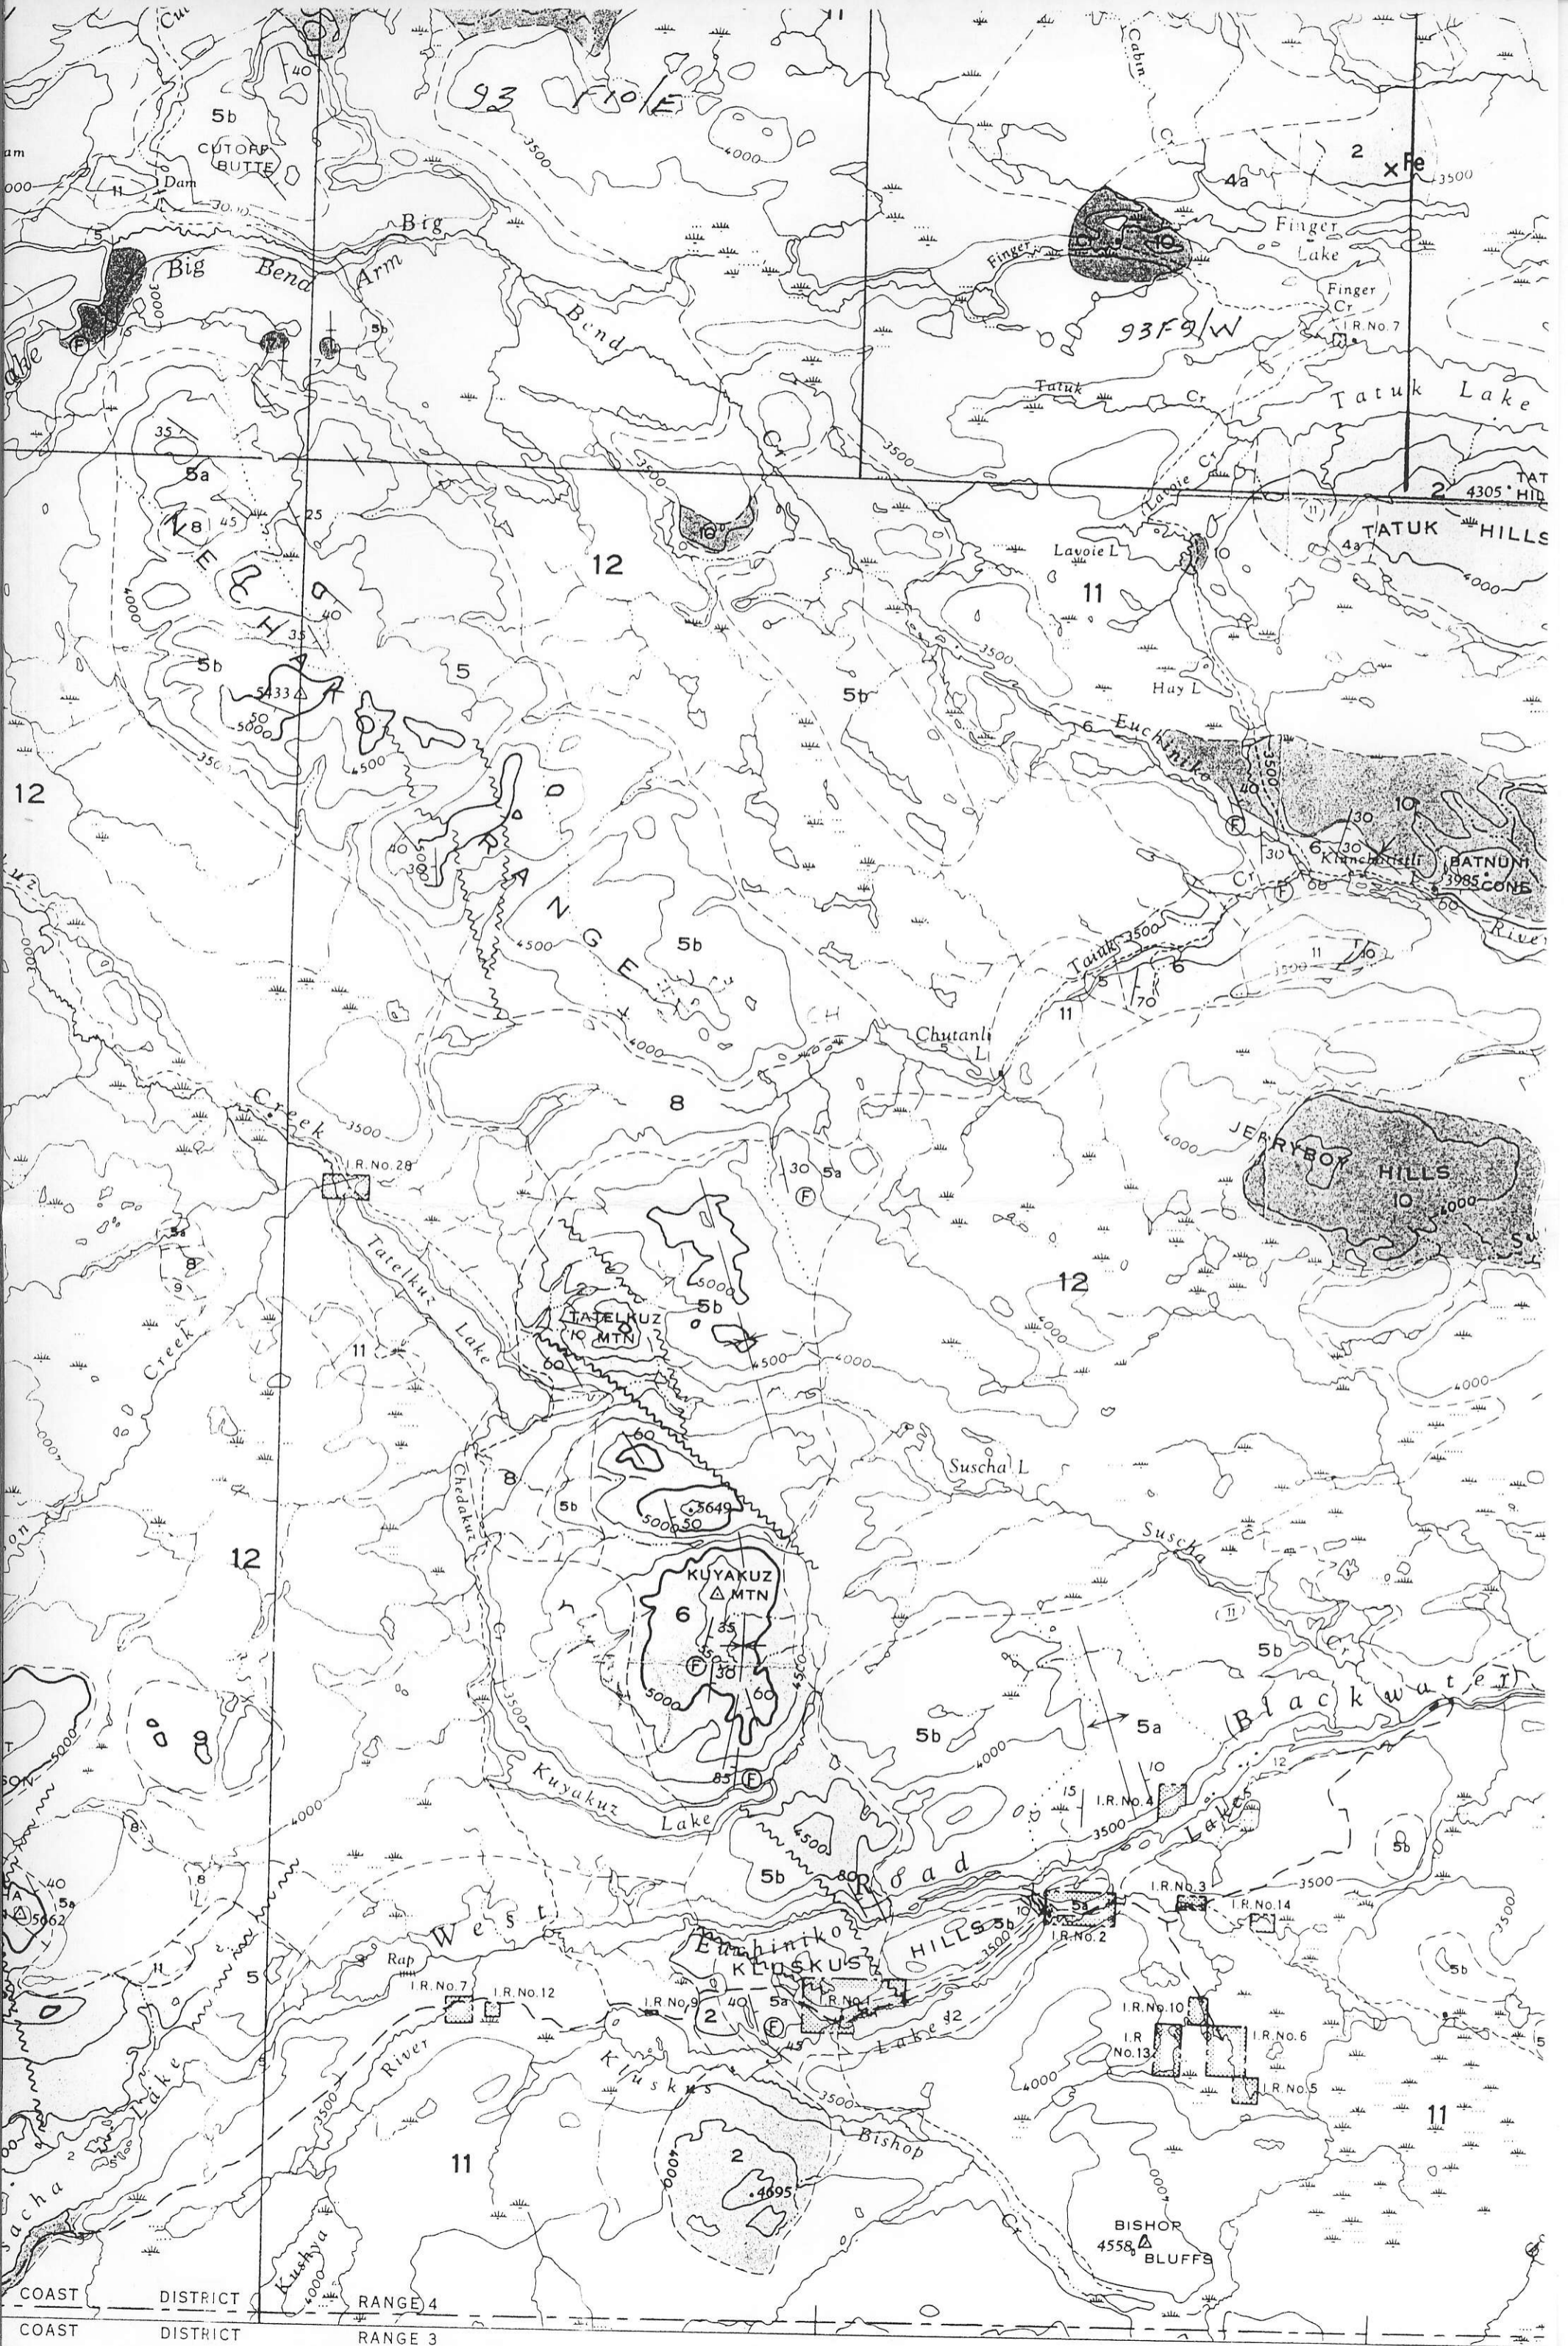

LEGEND

- KTg - Cretaceous granite
- JH - Jurassic Hazelton Volcanics

PLACER DOME INC
CH PROPERTY
REGIONAL GEOLOGY 862208
scale 0 50 KILOMETERS

50
9

COAST DISTRICT RANGE 4
COAST DISTRICT RANGE 3

125° 00'

COAST DISTRICT RANGE 4
COAST DISTRICT RANGE 3

45'

30'