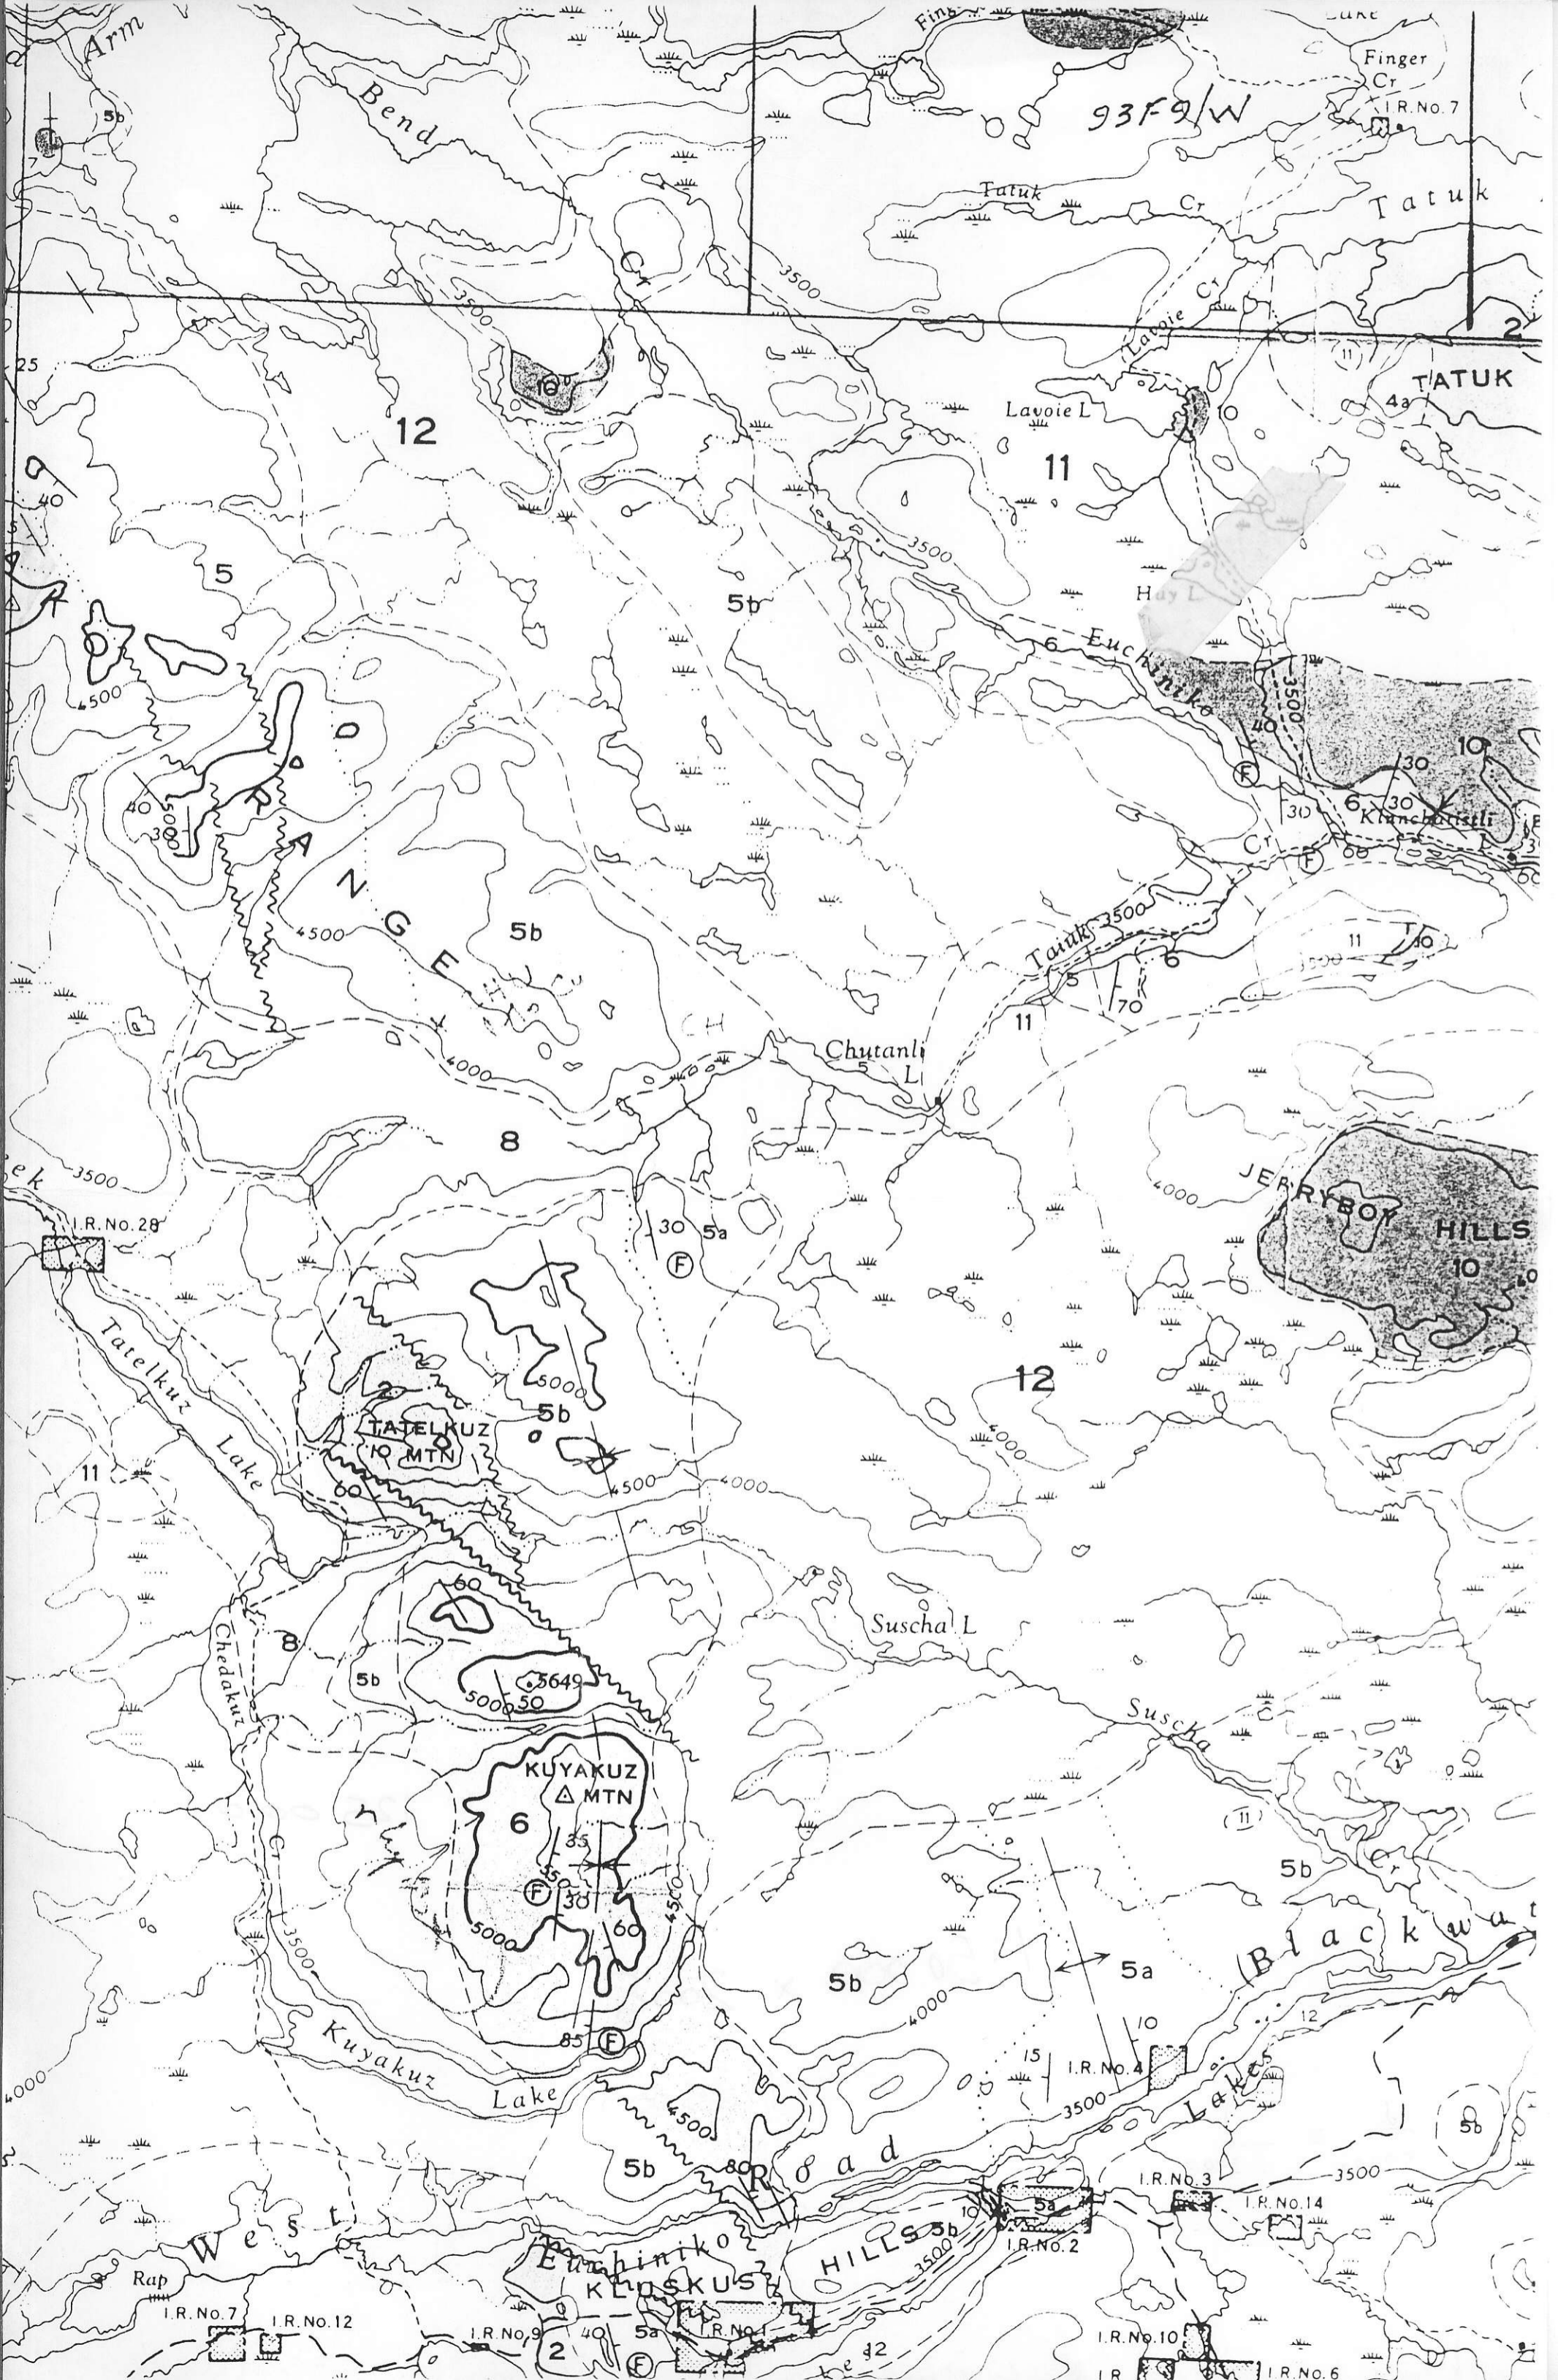

LEGEND

- KTg - Cretaceous granite
- JH - Jurassic Hazelton Volcanics

PLACER DOME INC
CH PROPERTY
REGIONAL GEOLOGY 862208
scale 0 50 KILOMETERS

50
9

COAST DISTRICT RANGE 4
COAST DISTRICT RANGE 3

125° 00'

COAST DISTRICT RANGE 4
COAST DISTRICT RANGE 3

45'

30'