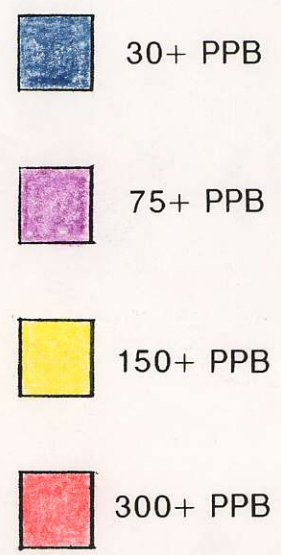

Gold

NORTH

CH GRID
AU SOIL GEOCHEM (PPB)

862180