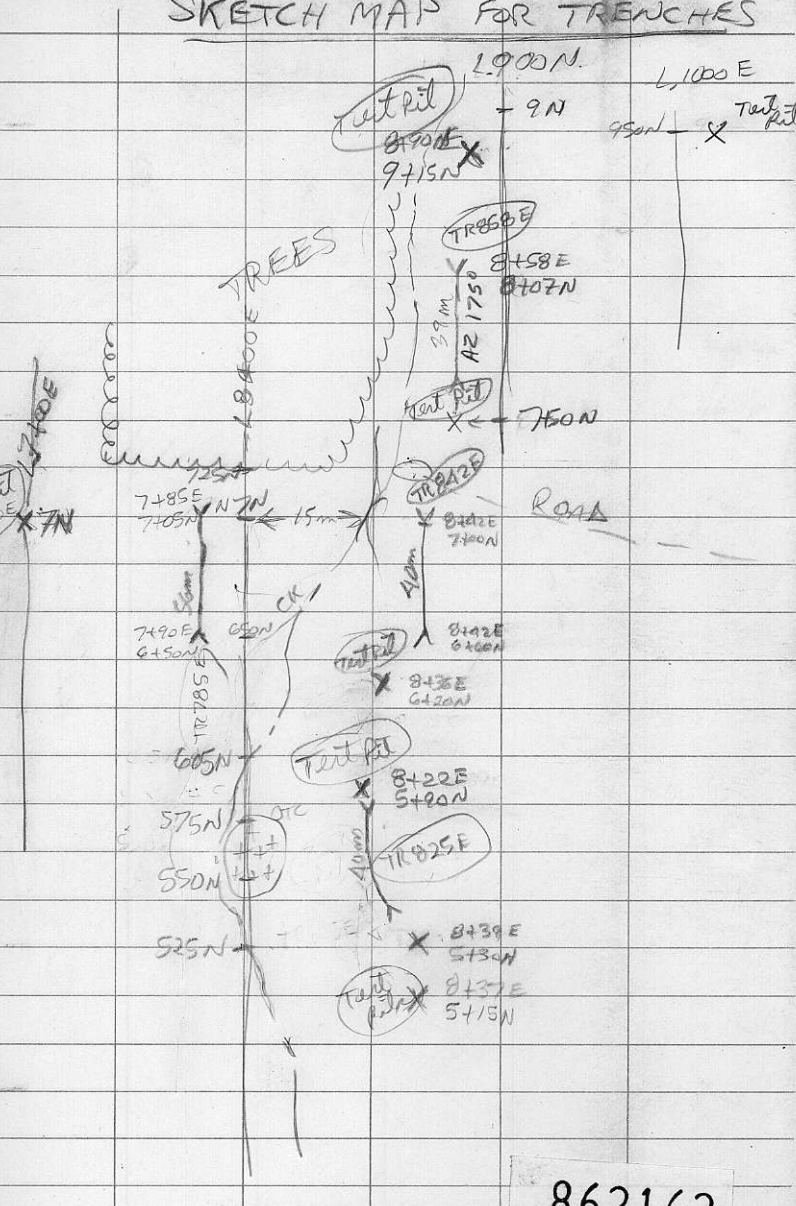

SKETCH MAP FOR TRENCHES

R. D. PENHALL LTD., MADE IN VANCOUVER, CANADA
DUKSBAK WATERPROOF

862162

EL