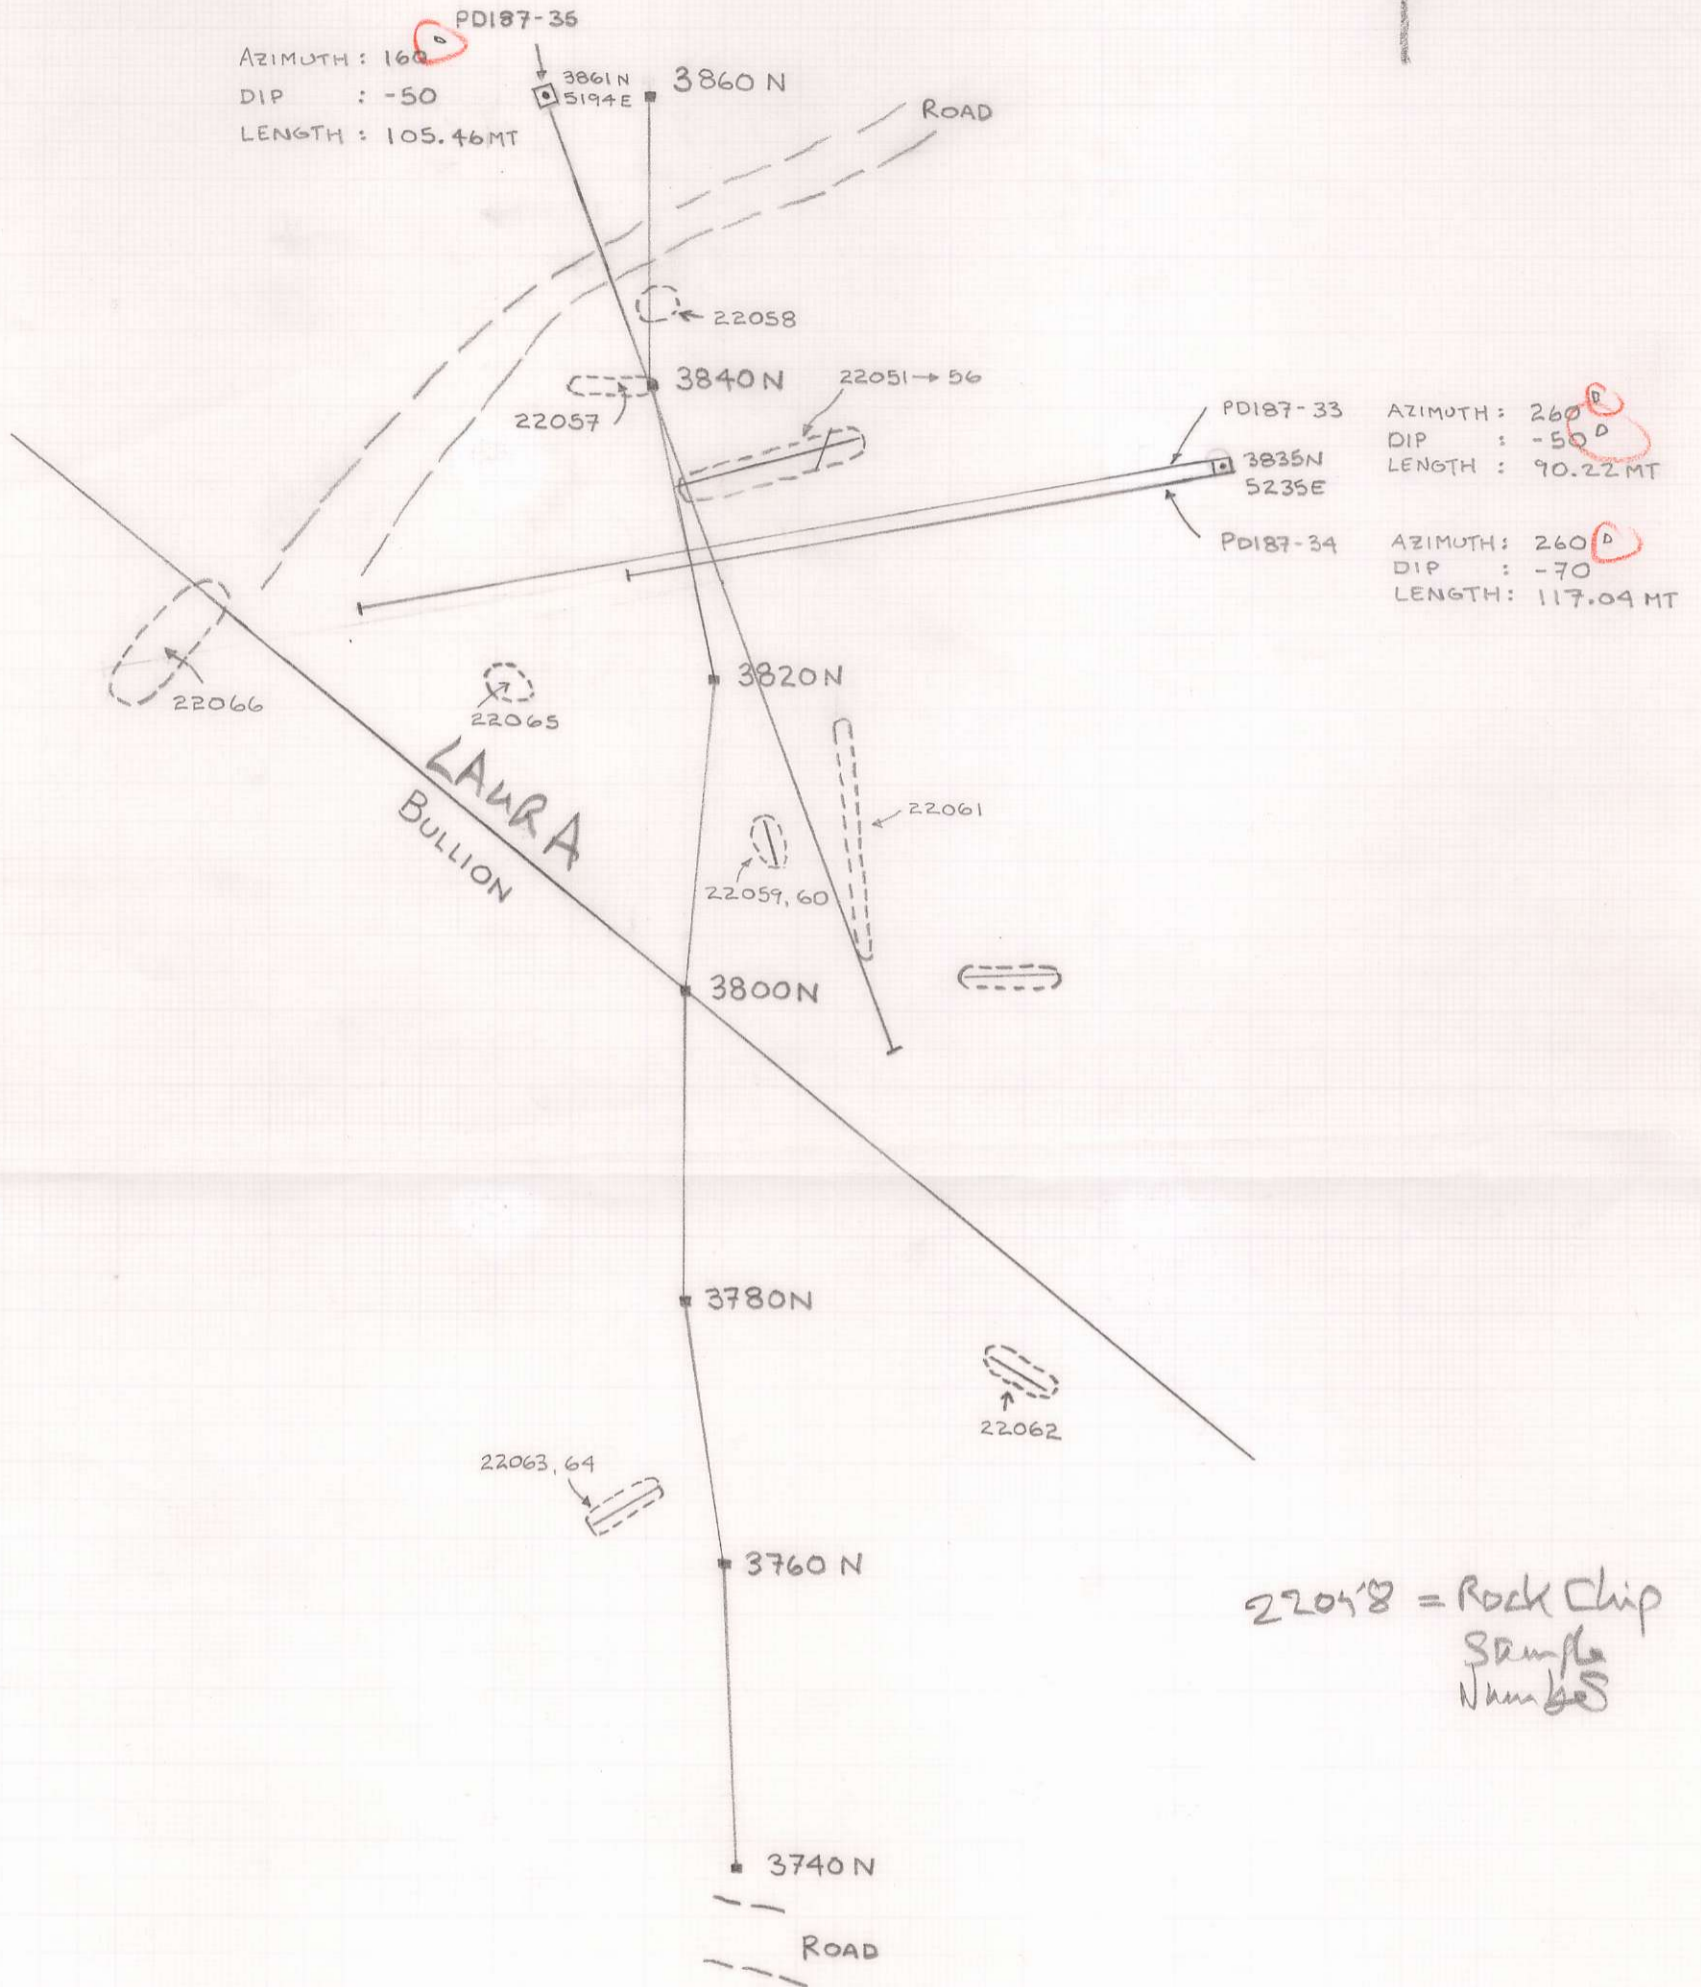

LAURA TRENCH SAMPLES & DRILL HOLE LOCATIONS

~~1:500~~ 09

Platinum Blonde  
861661