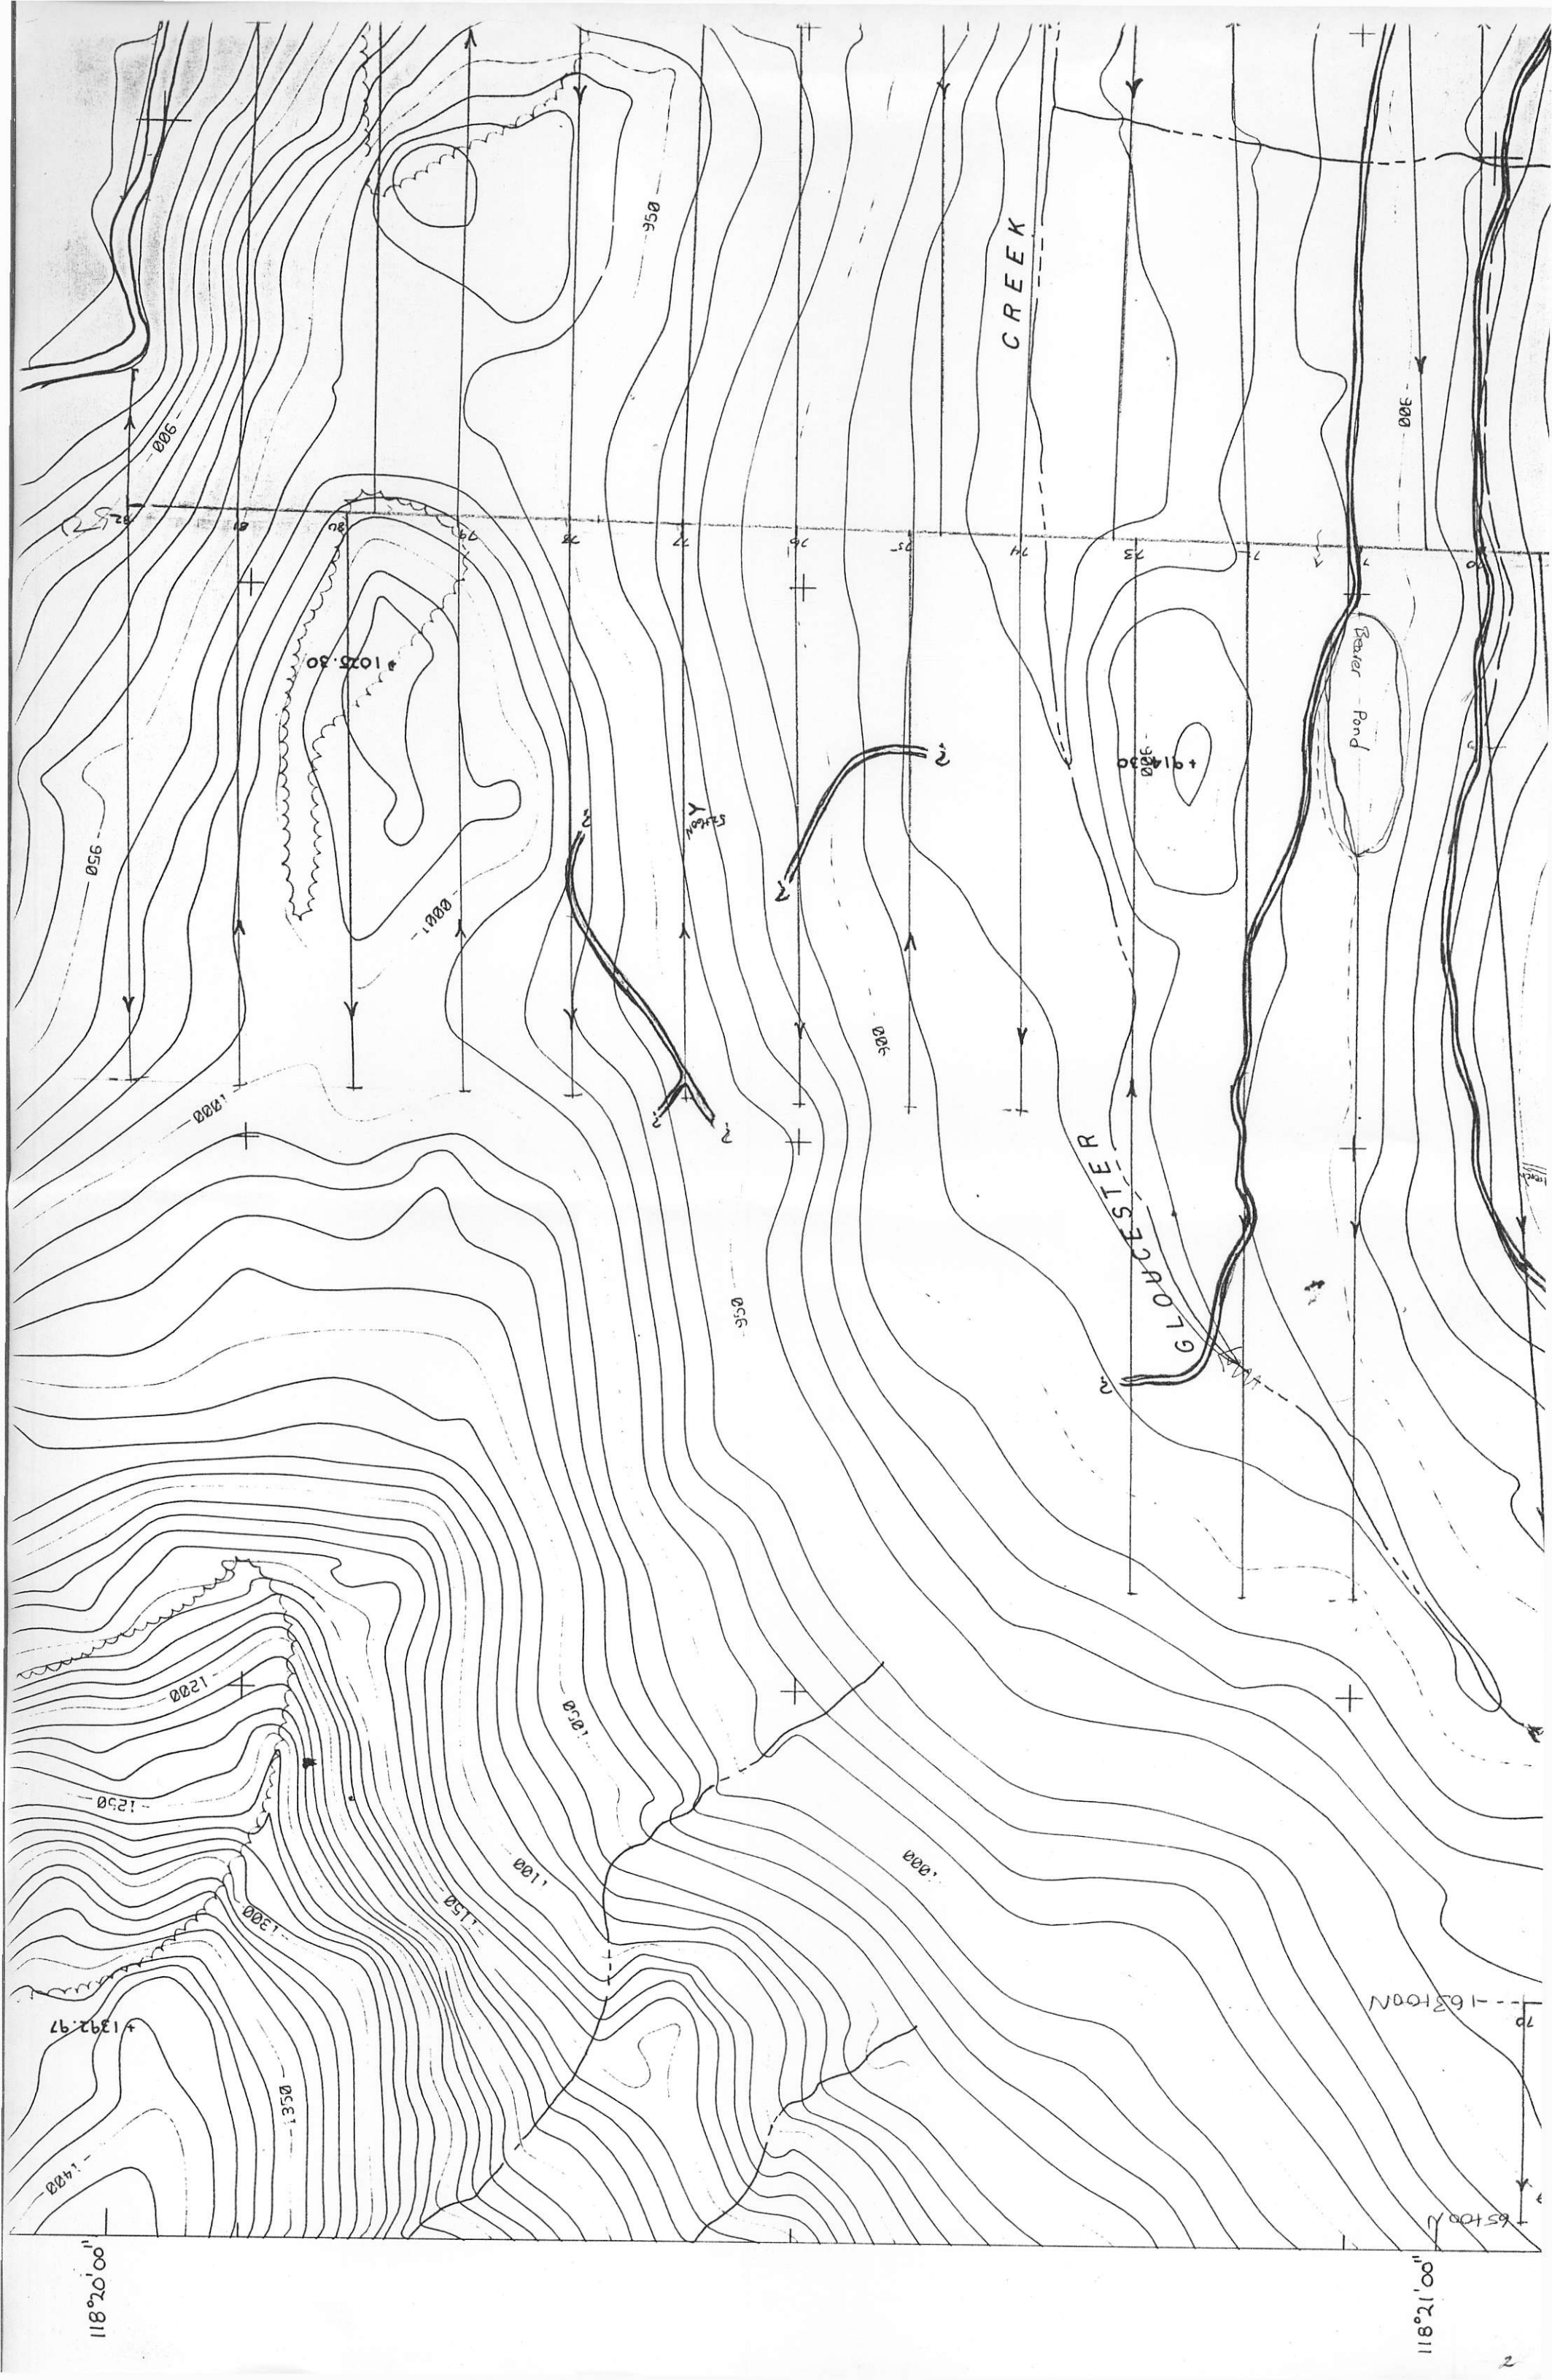

E402500

E403000

E403500

861658  
Platinum Blonde

MOUNT  
FRANKLIN  
+ 1450.54

E40150C

E40200C

CREEK

GLoucester

Barter Pond

Satlow

118°20'00"

118°21'00"

+1392.97

-163100N

+65100N

+1183.04

1120

1150

+1122.46

Location of Franklin Tributary w.r.t. grid.

CREEK