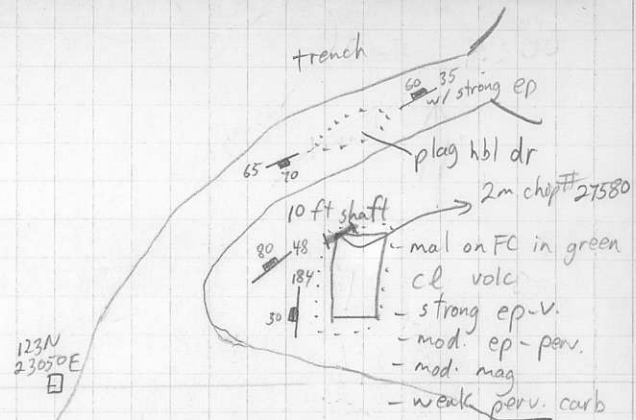

Scale 1:50

861074

Bald Hill / Big Sioux Occurrences

2m chip # 27579
in carb shear
at 170° 90°

Scale 1:500

Bald hill

23050
12250N

Scale 1:500