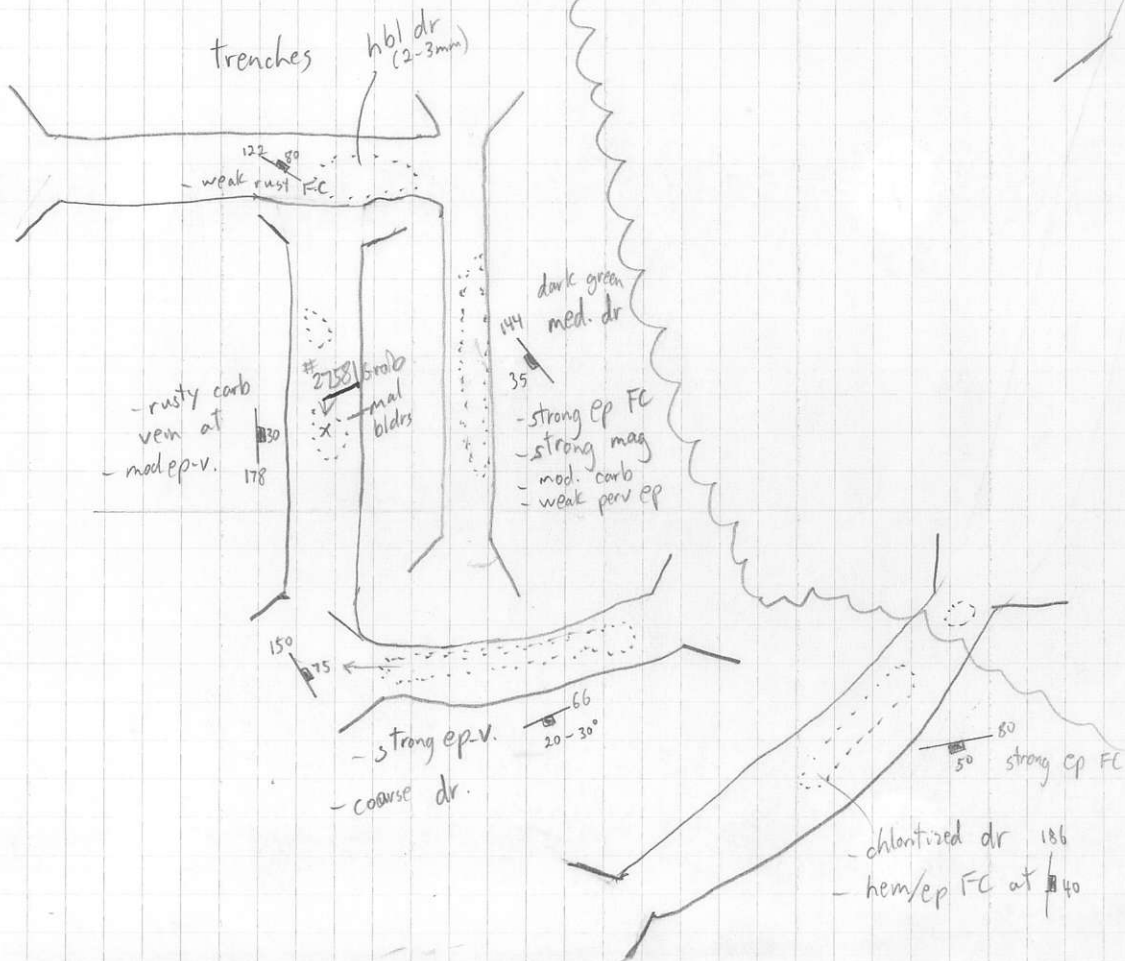

Scale 1:50

861074

Bald Hill / Big Sioux Occurrences

2m chip # 27579
in carb shear
at 170° 90°

Scale 1:500

Bald hill

23050
12250N

Scale 1:500