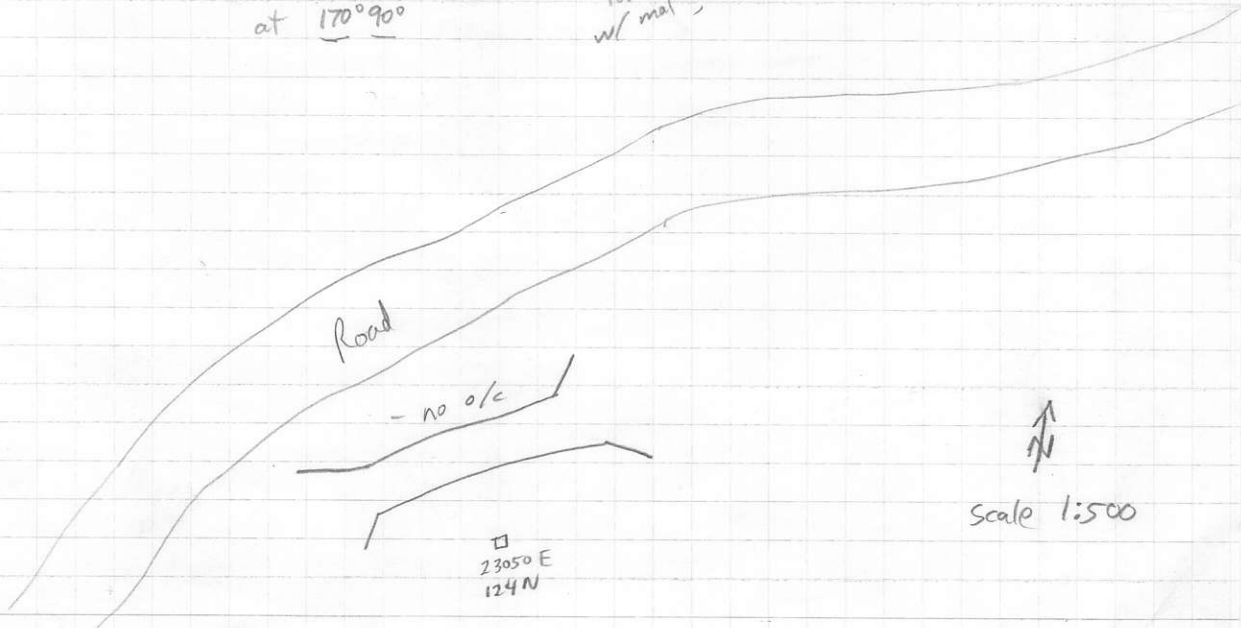

Scale 1:50

861074

Bald Hill / Big Sioux Occurrences

2m chip # 27579
in carb shear
at 170° 90°

Scale 1:500

Bald hill

23050
12250N

Scale 1:500