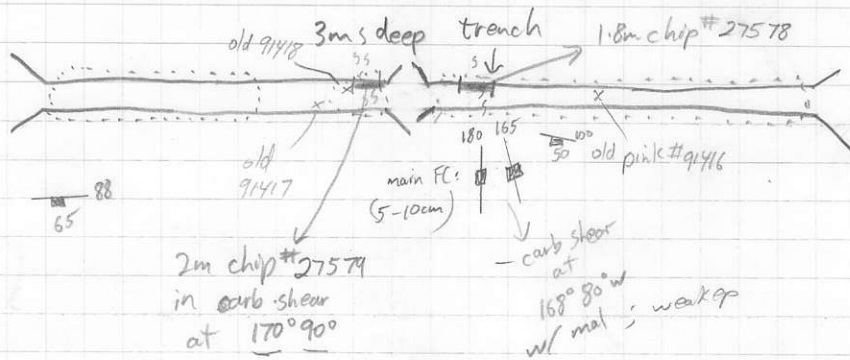

Scale 1:50

861074

Bald Hill / Big Sioux Occurrences

2m chip # 27579
in carb shear
at 170° 90°

Scale 1:500

Bald hill

23050
12250N

Scale 1:500