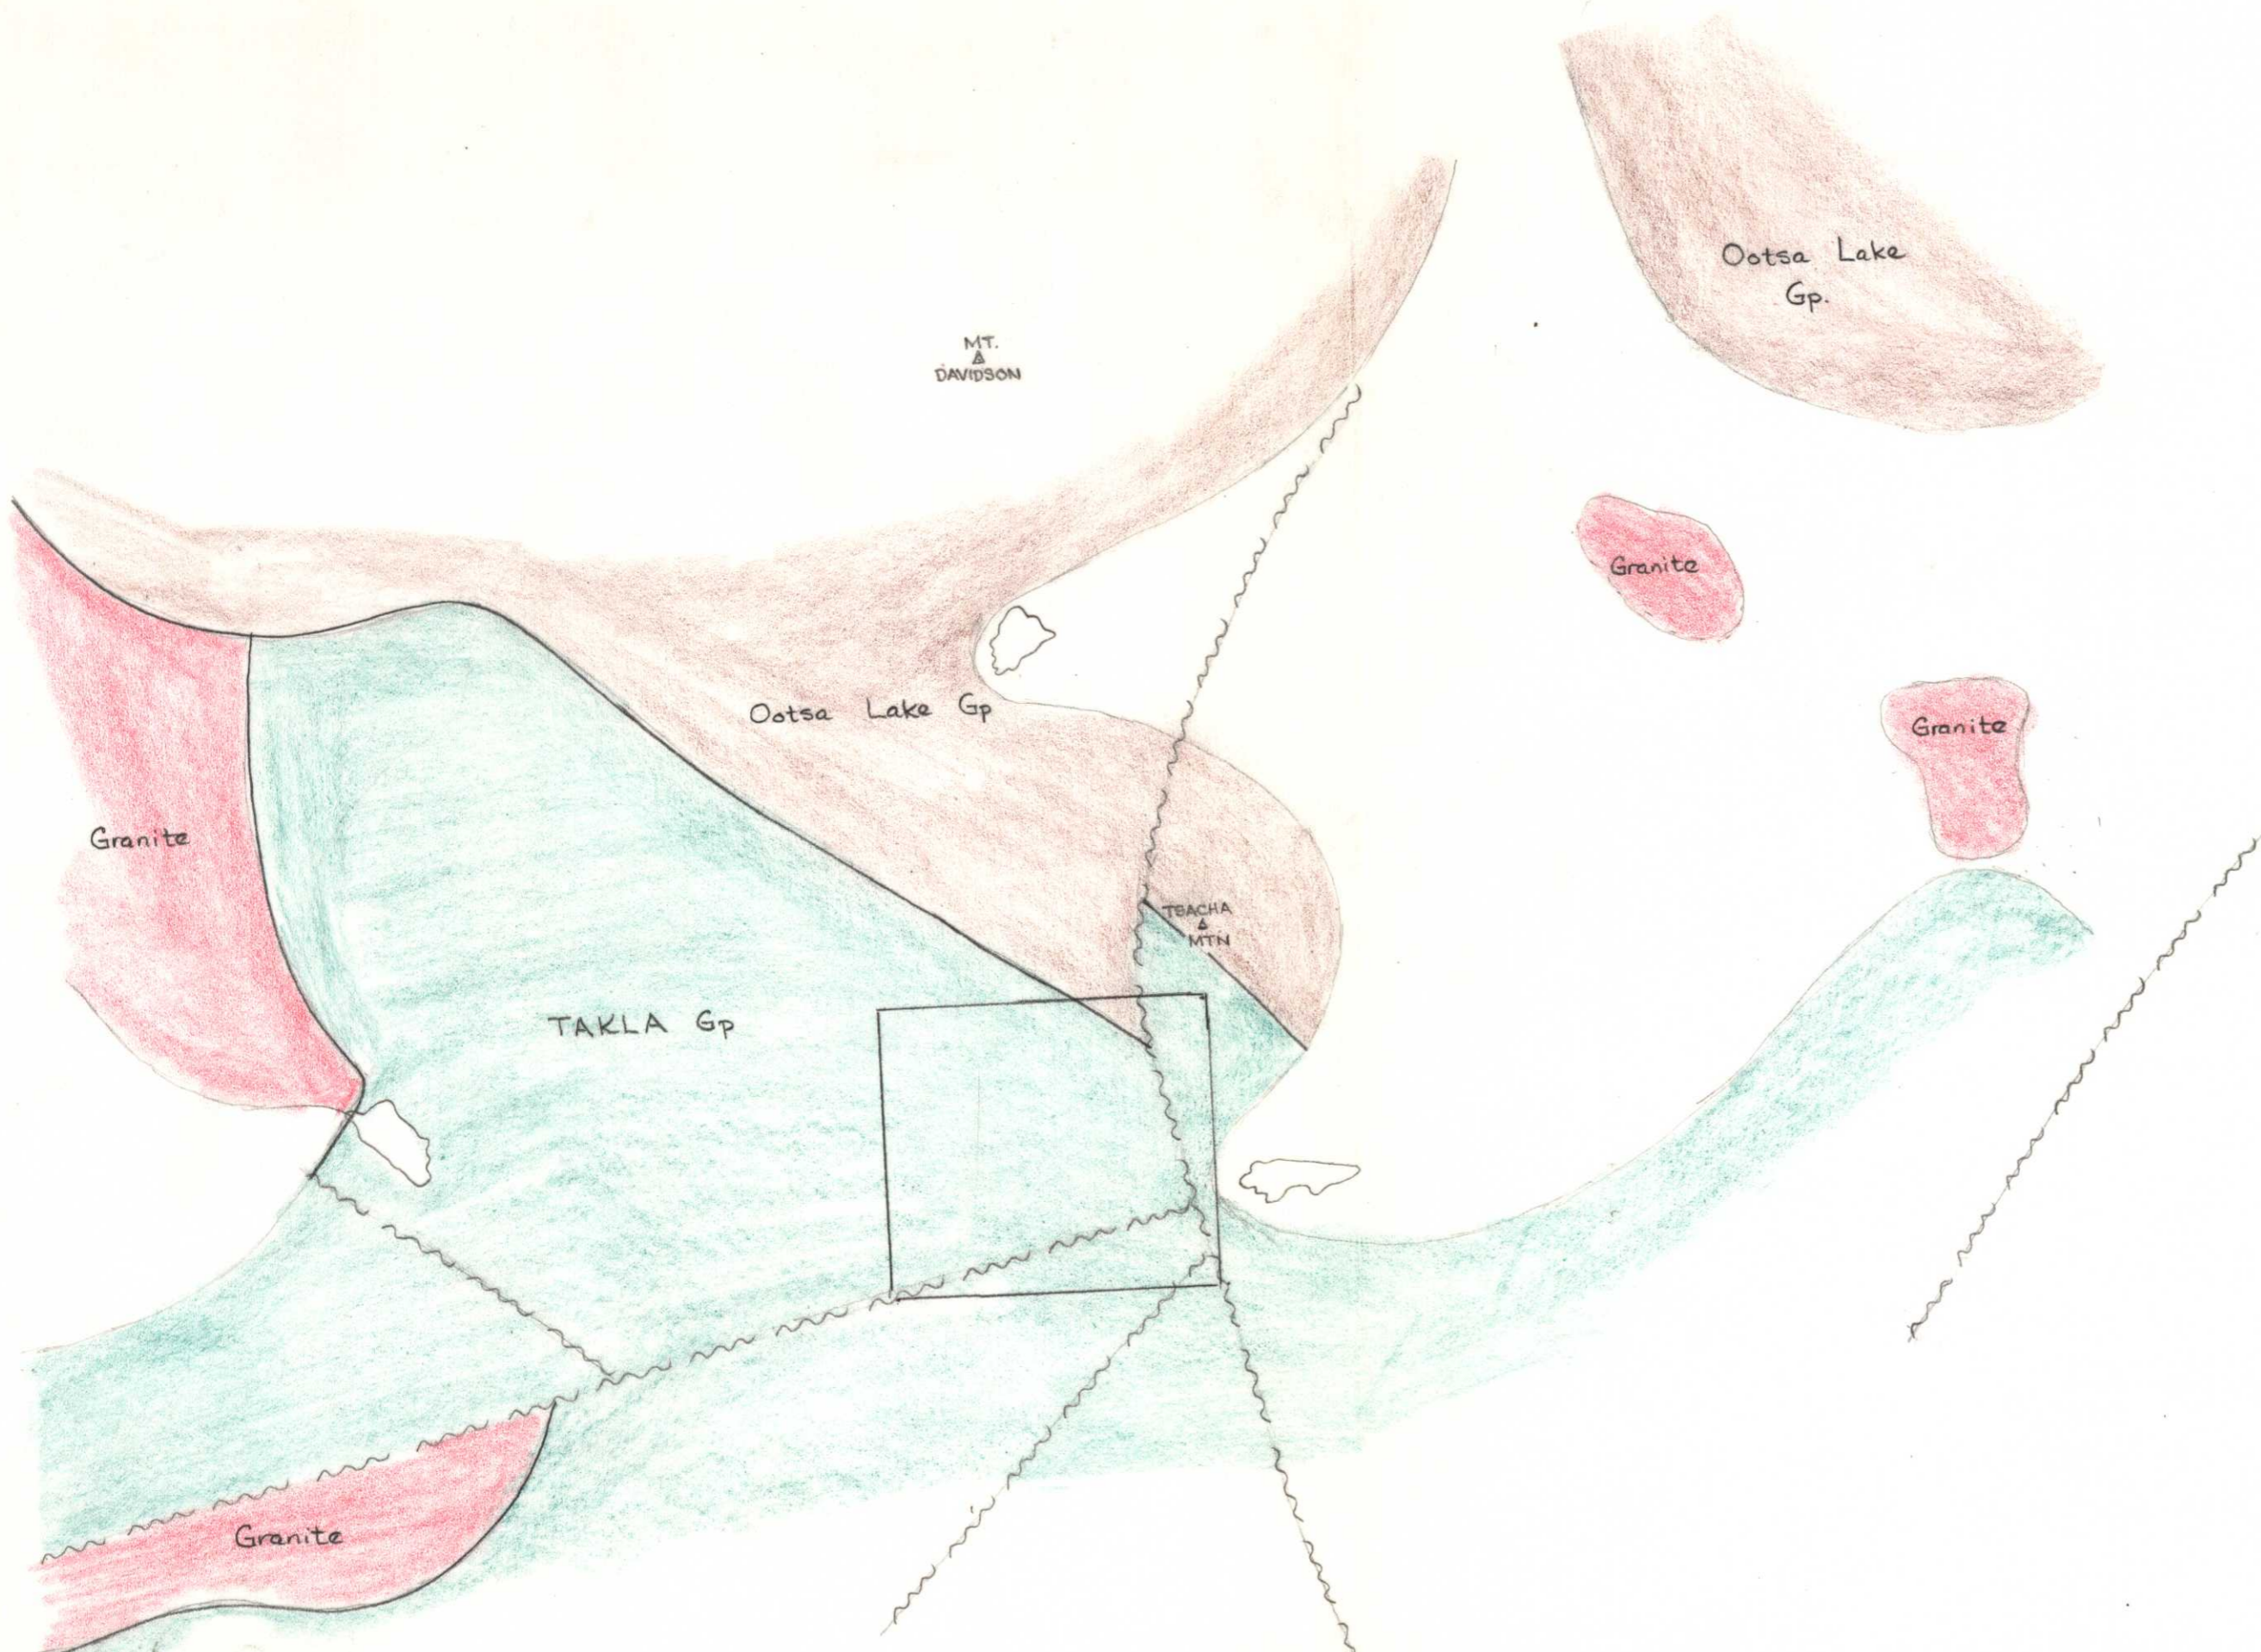

860414
mstsacha

0 1 2
inches
0 1 2
centimetres

This reference scale bar has been added to the original image. It will scale at the same rate as the image, therefore it can be used as a reference for the original size.

860414
mstsacha

F A W N I E

R A N G E

MOUNT
6107±
DAVIDSON

TSACHA
5690±
MOUNTAIN

NAGLICO HILLS

L A K E

River

This reference scale bar has been added to the original image. It will scale at the same rate as the image, therefore it can be used as a reference for the original size.