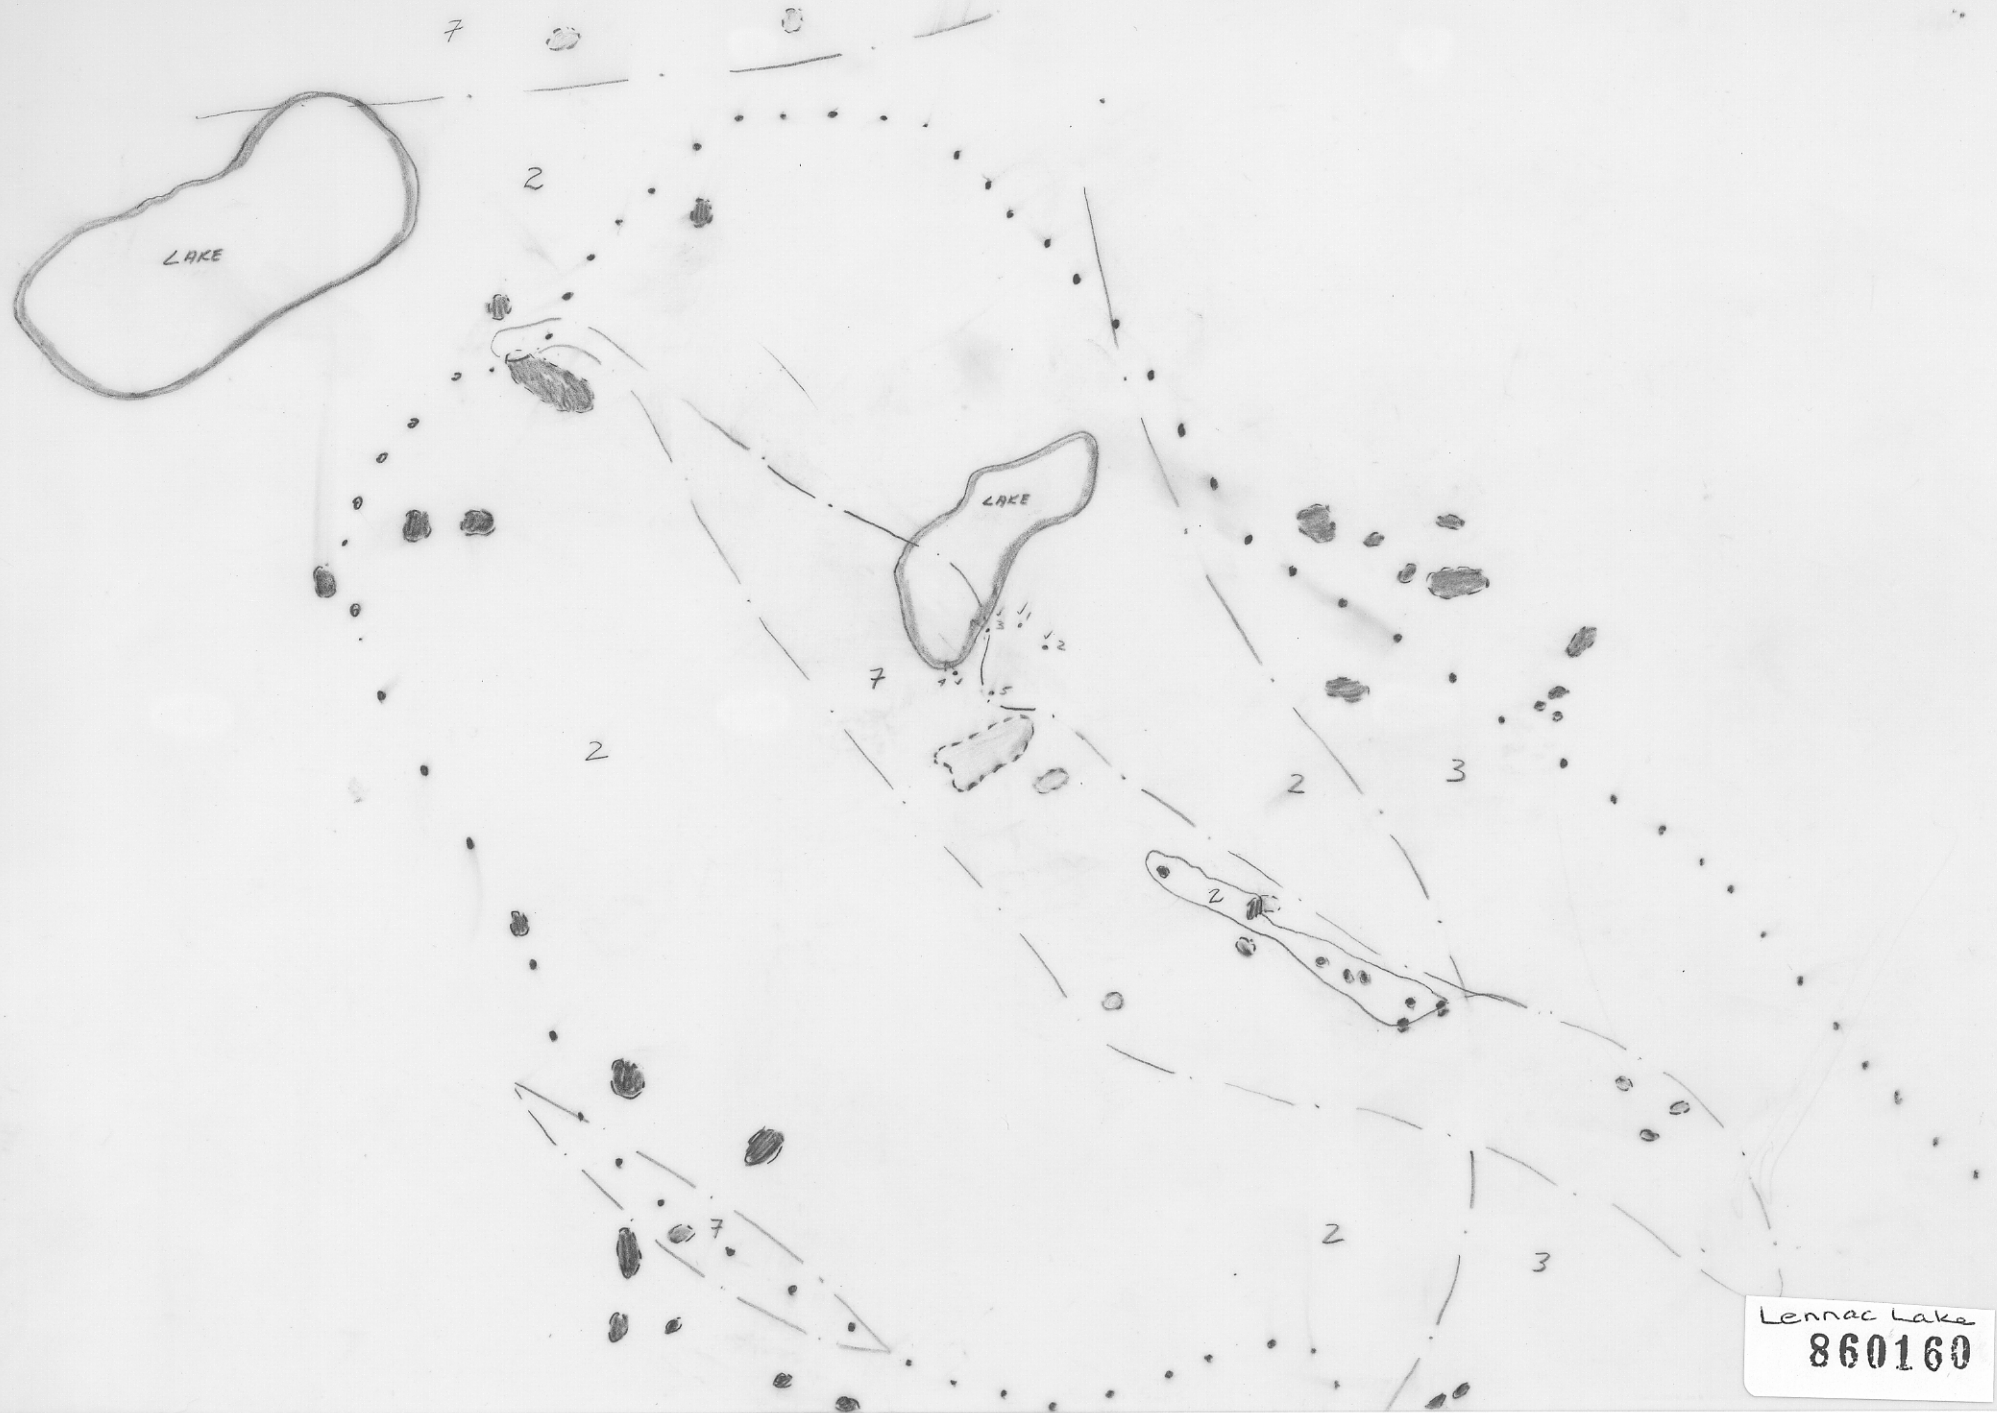

: possible interpretation of
BFP dyke w/ propylitic
halo

Lennac Lake
860160

: possible interpretation of
BFP dyke w/ propylitic
halo

Lennac Lake
860160