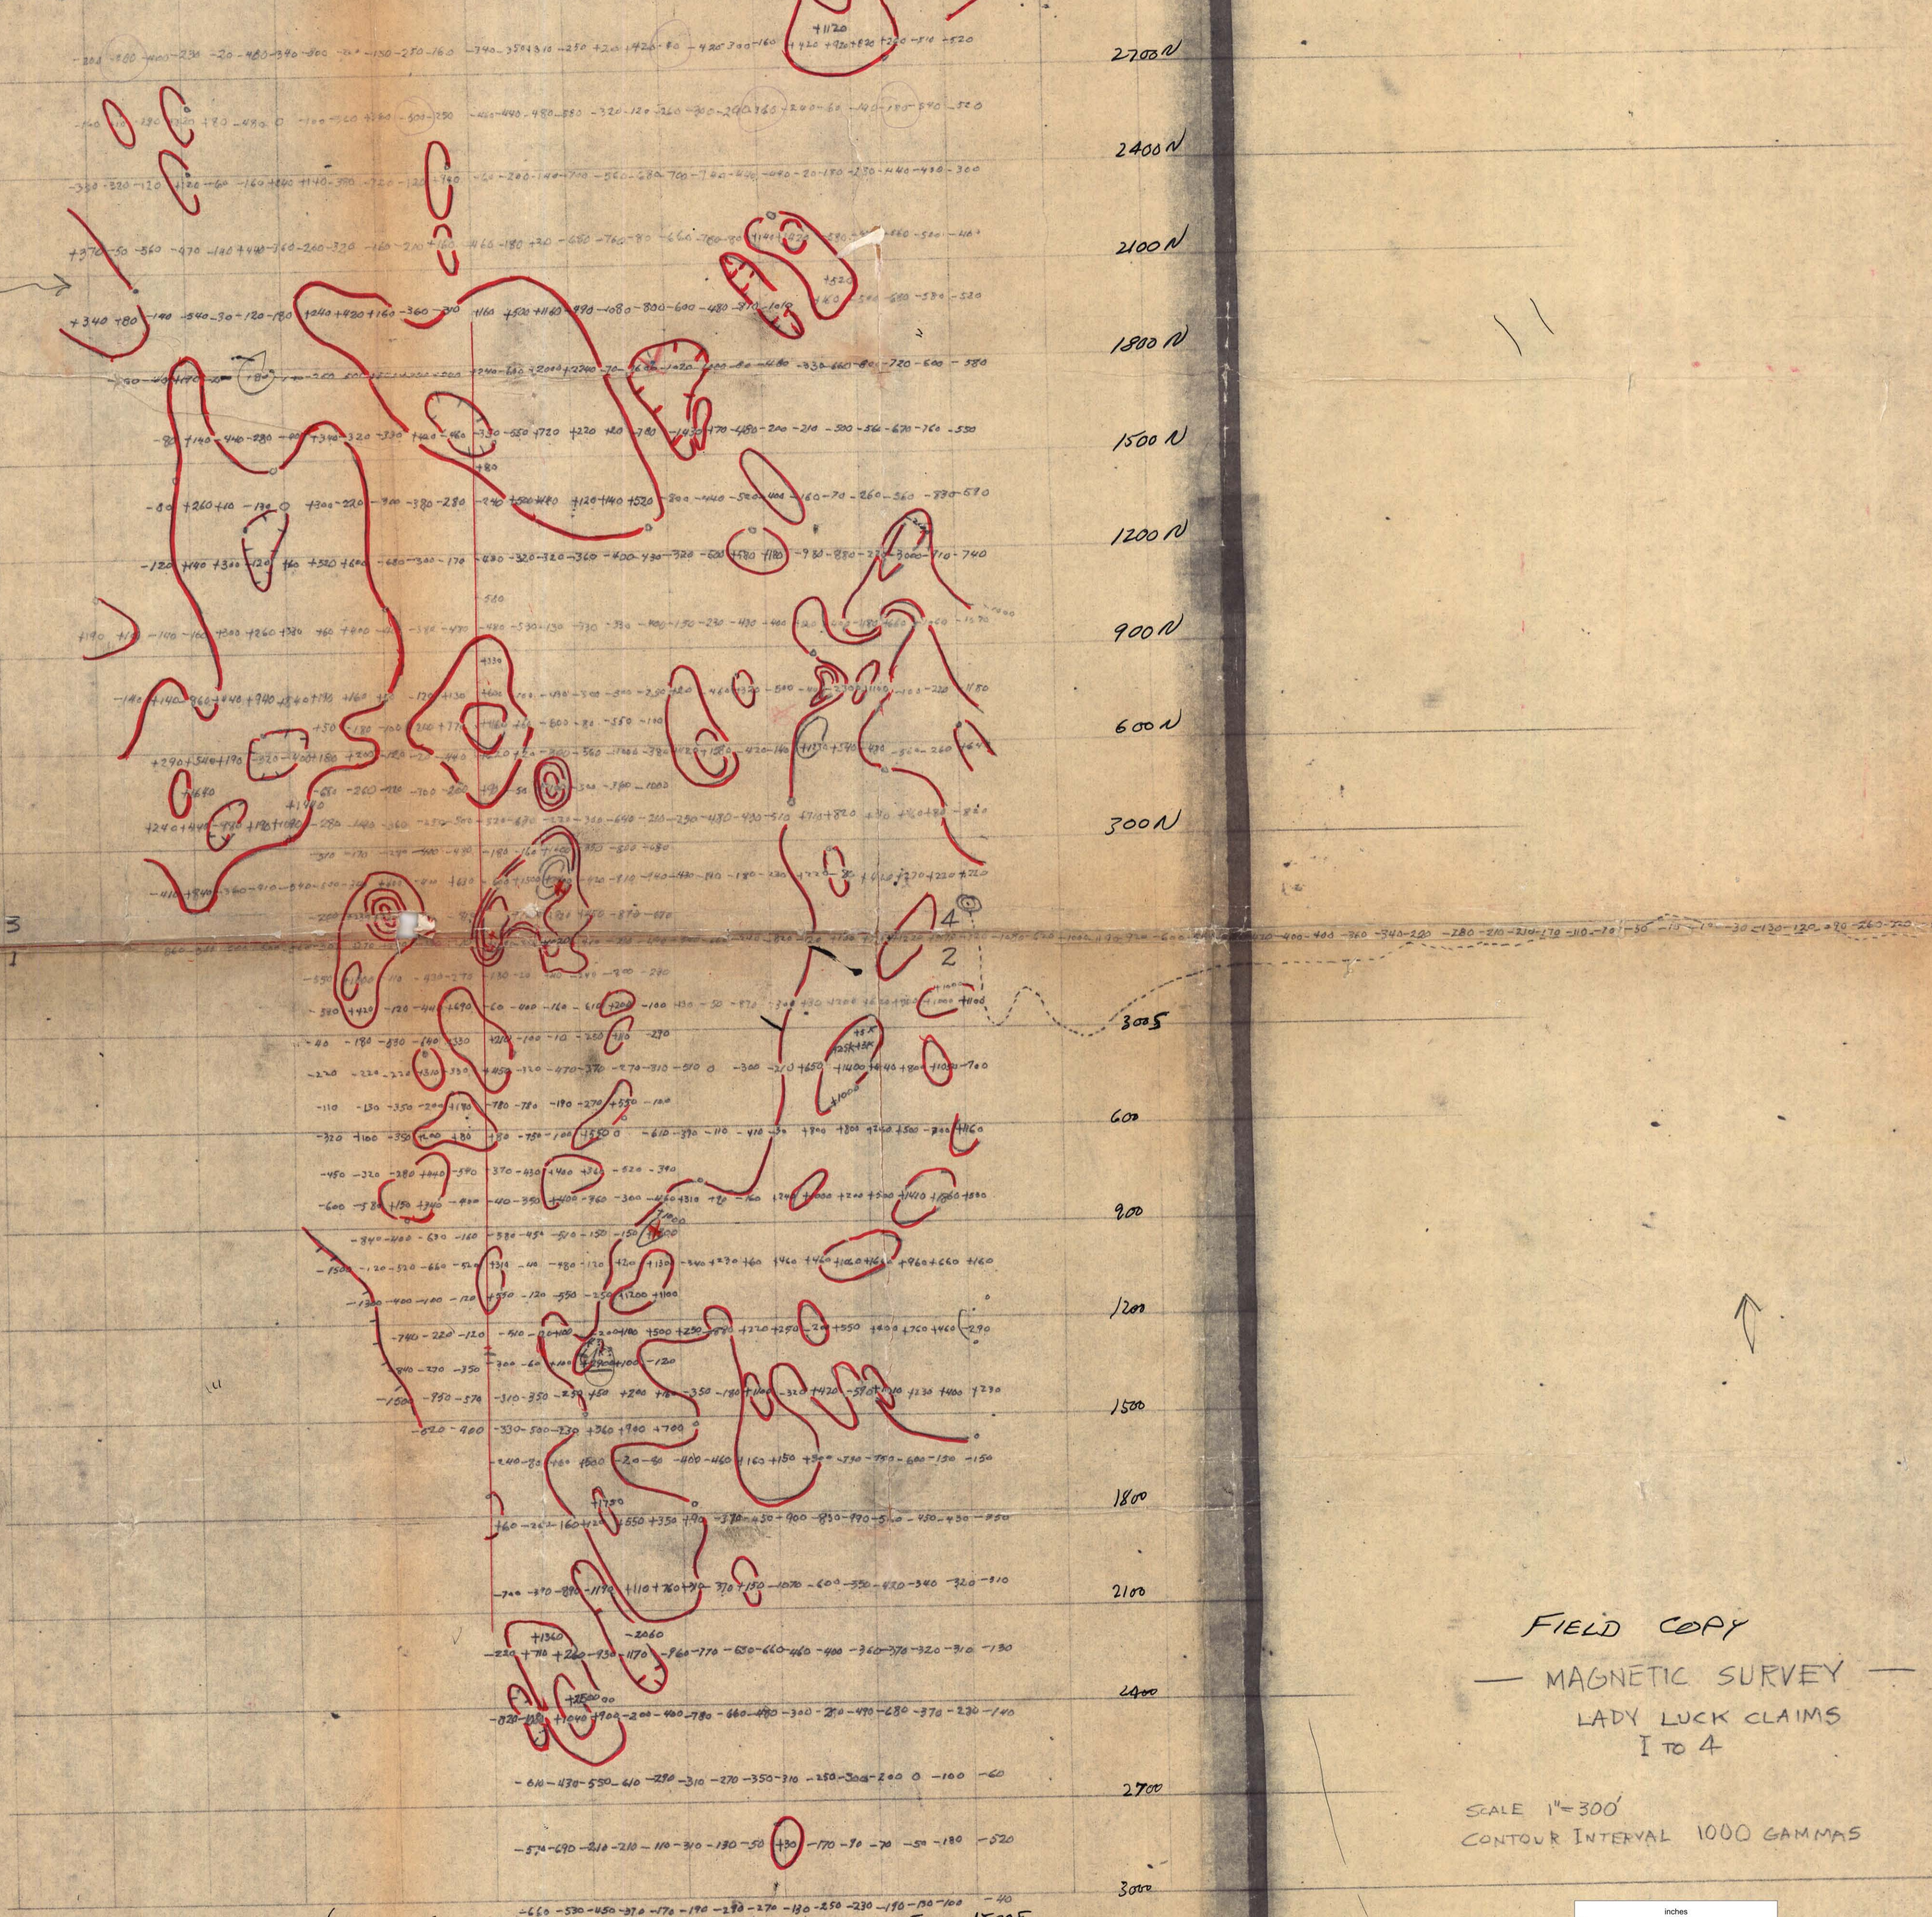

1200W 900W 600W 300W 0 300E 600E 900E 1200E 1500E 3000E

garden

FIELD COPY
 — MAGNETIC SURVEY —
 LADY LUCK CLAIMS
 I to 4
 SCALE 1"=300'
 CONTOUR INTERVAL 1000 GAMMAS