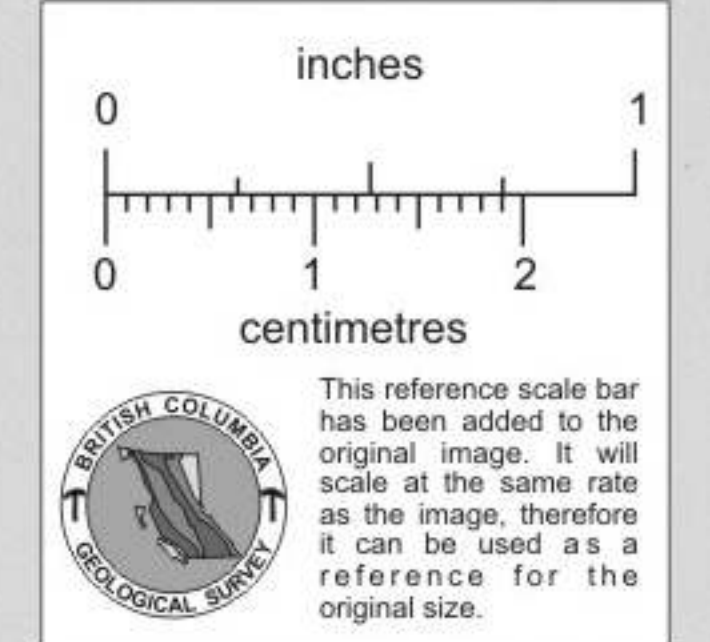

Chevron Canada Resources Limited
Minerals Staff

SIMILKAMEEN CLAIMS

FIGURE No		PROJECT No. M 579	
DATE October 1986	REVISIONS	SCALE 1:50,000	
NTS No 92 H/8	NOV. 1988	FILE No	
COMPILED BY SM		L-16	

843104