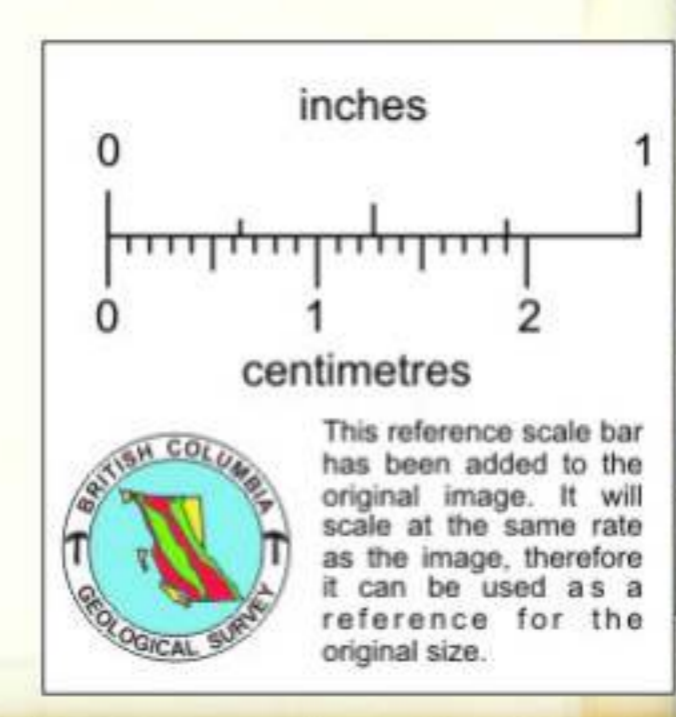

Chevron Chevron Canada Resources Limited
Minerals Staff

HEATHER
Gold Histograms
MAIN SHOWING

FIGURE No.	8	PROJECT No.	M524
DATE	DEC 1984	REVISIONS	SCALE 1:500
NTS No.	92C/15-16	FILE No.	C-30
COMPILED BY			