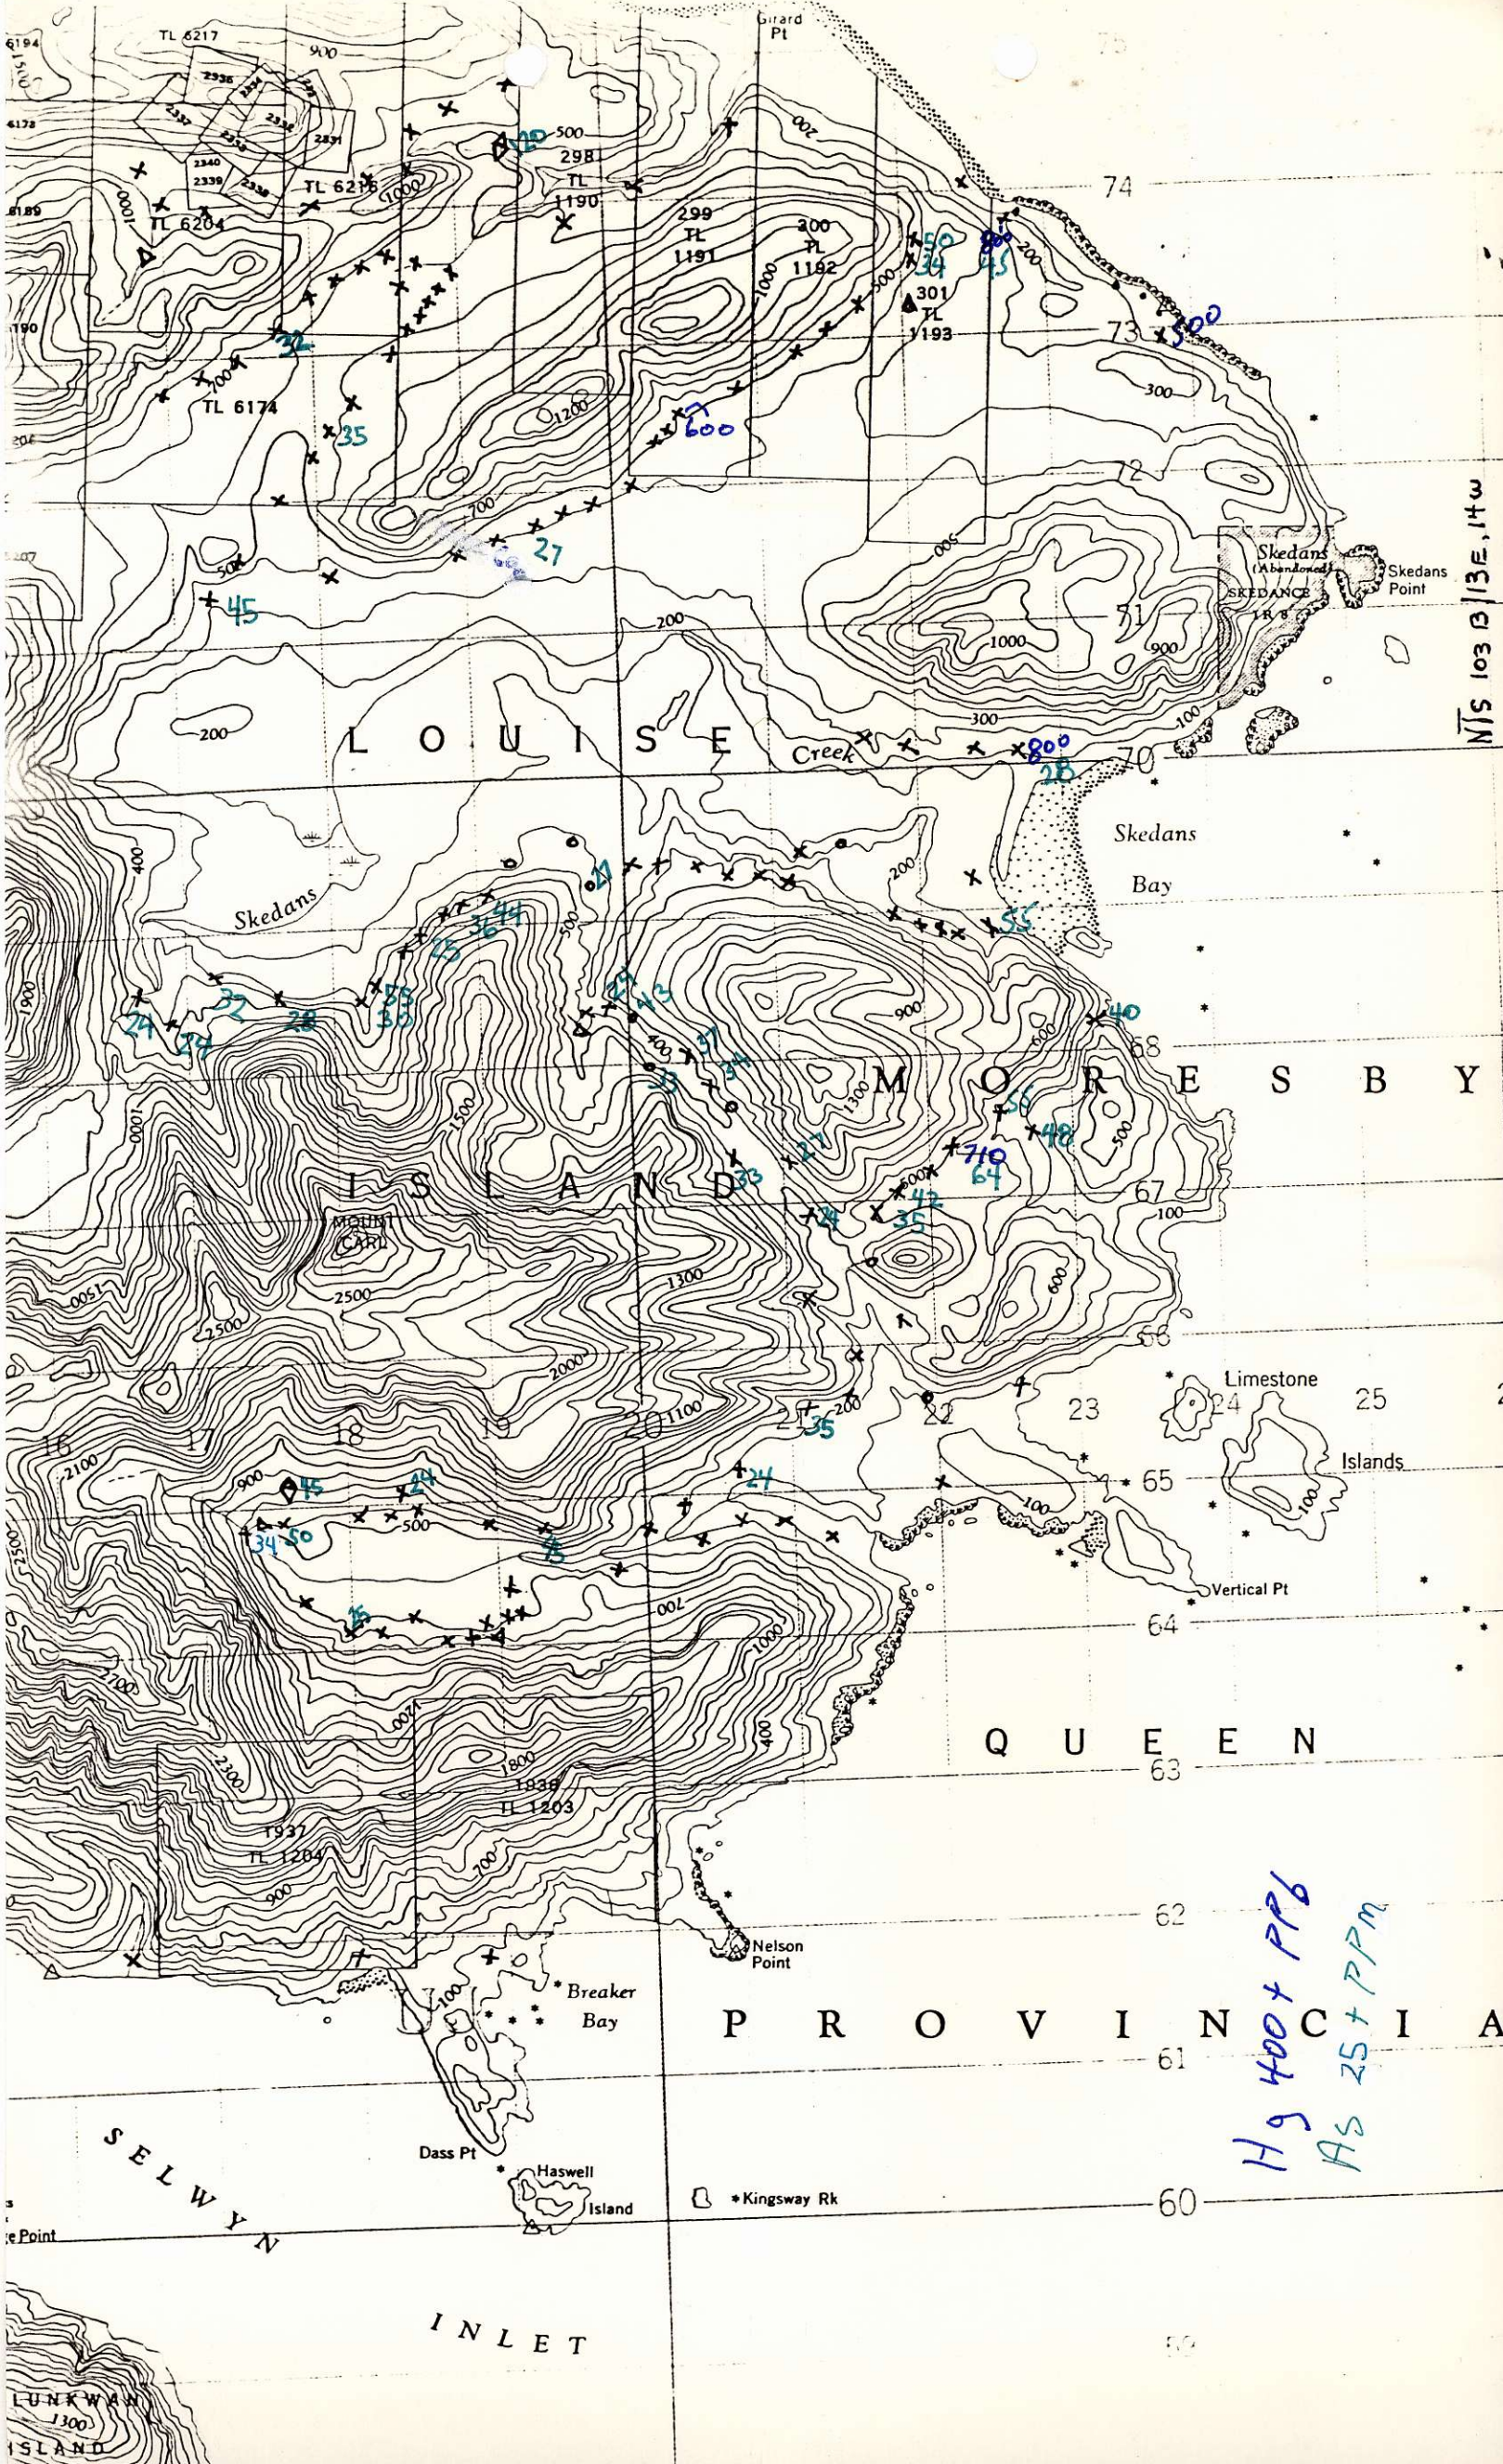

NIS 103 B/13E.14w

Hg 400 + PPB
As 25 + PPM