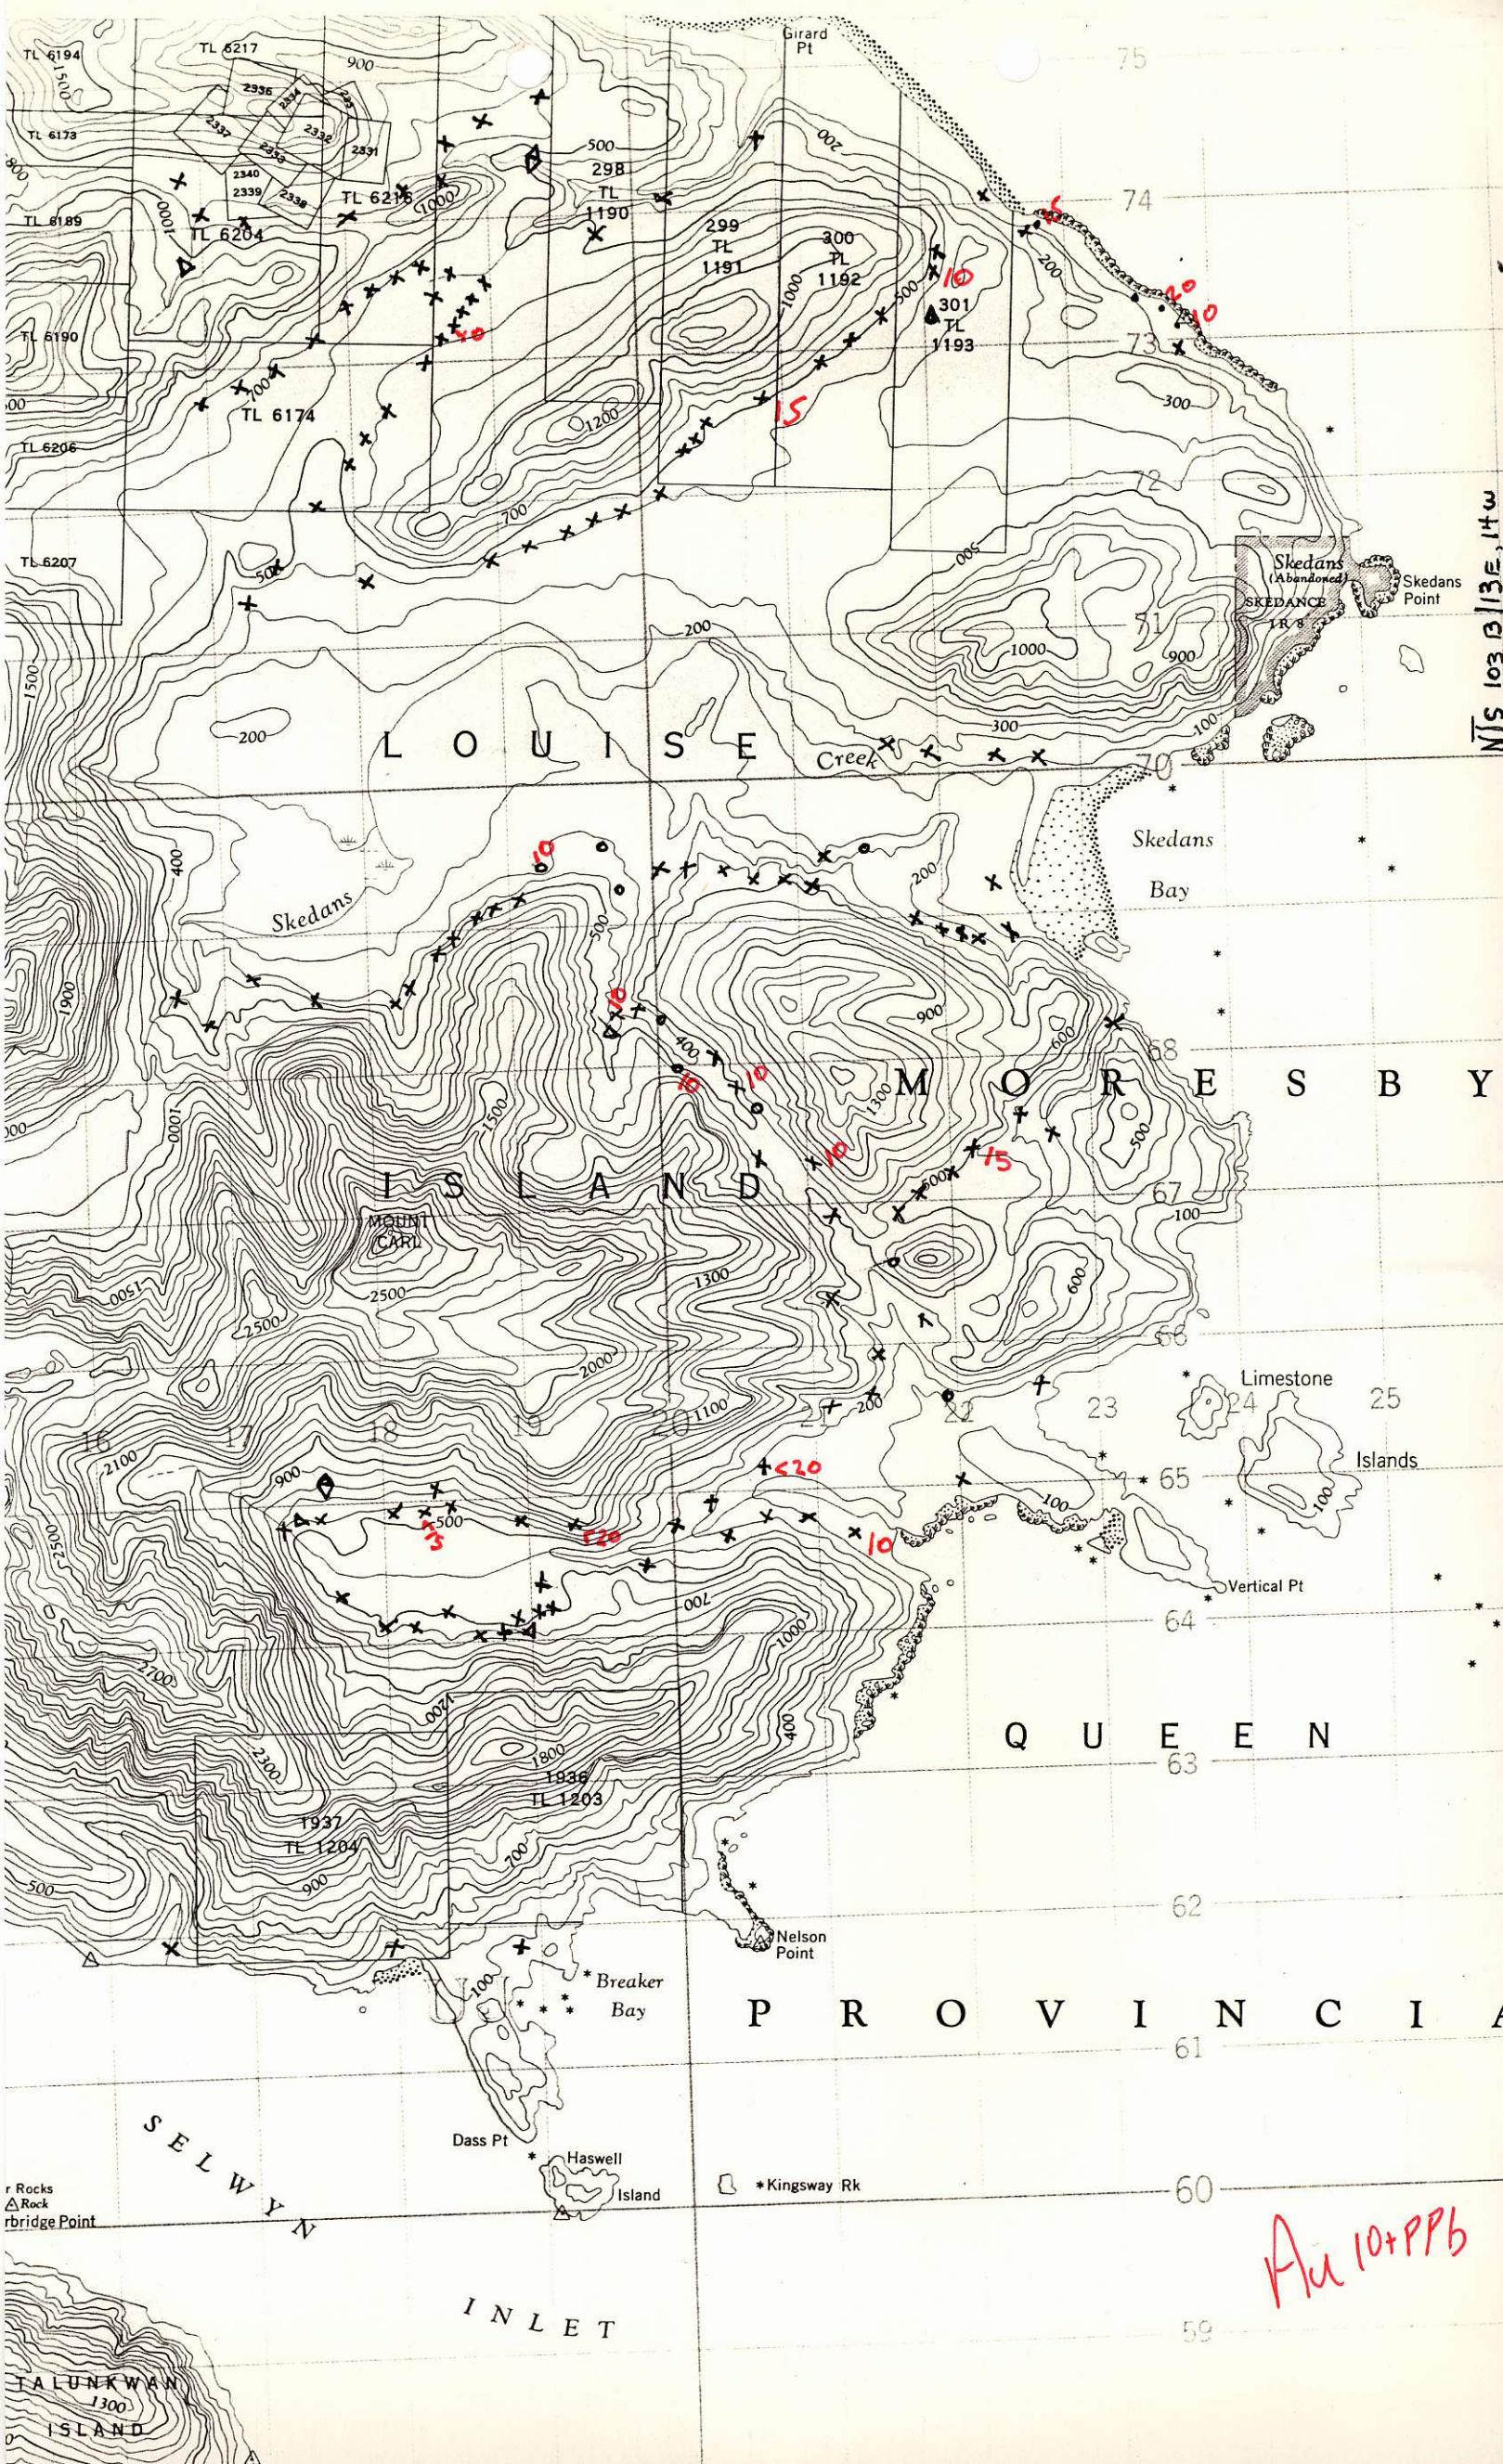

NTS 103 B/13E.14W

841981

Queen Charlotte Gold m466

Rock
Rock
Rock

SELWYN

INLET

TALUNKWAN ISLAND

*Kingsway Rk

59

N 103 B 13 E, 14 W

Au 10+PP6

r Rocks
△ Rock
rbridge Point

TALUNKWAN ISLAND
1300

INLET

QUEEN ELIZABETH ISLANDS

LOUISE ISLAND

SKEDANS BAY

SKEDANS (Abandoned)
SKEDANS POINT

Limestone Islands

Vertical Pt

Nelson Point

Breaker Bay

Dass Pt

Haswell Island