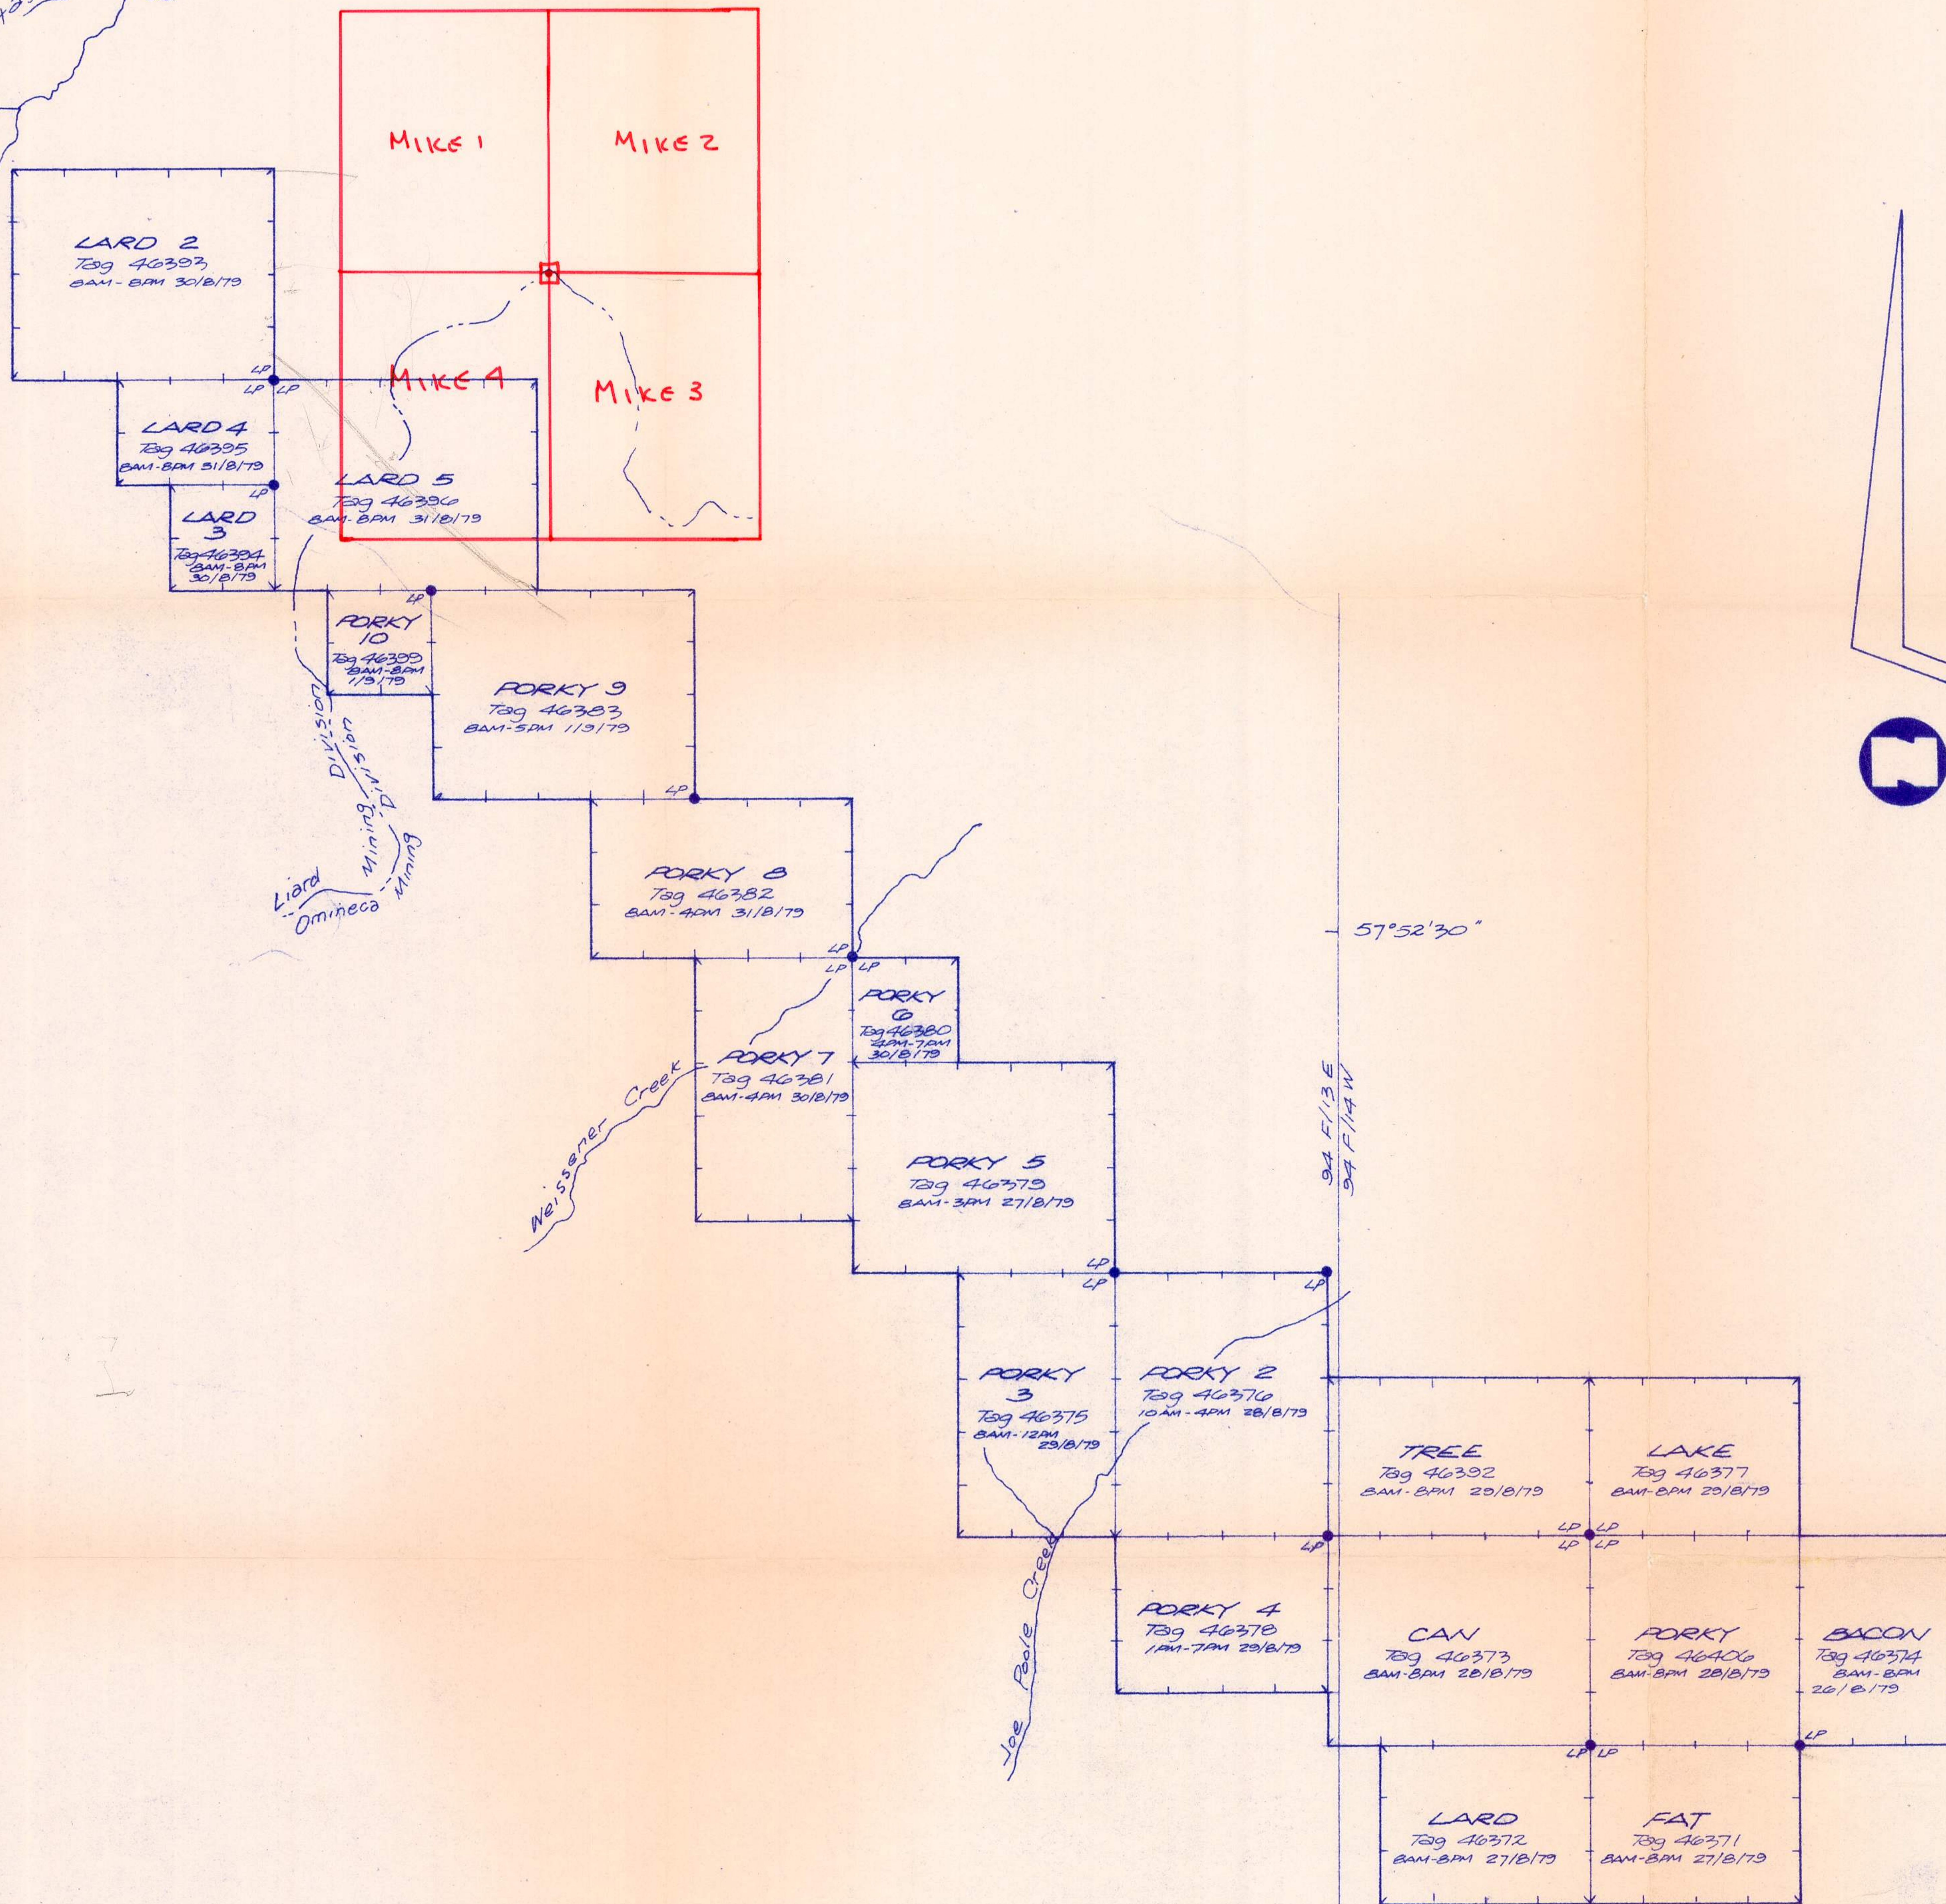

South Cataga River

SKETCH SHOWING
MINERAL CLAIMS
 Map Sheets 94 F/13 E & 94 F/14 W
 OMINECA & LIARD MINING DIVISIONS
BRITISH COLUMBIA
 SCALE 1:50,000

841866