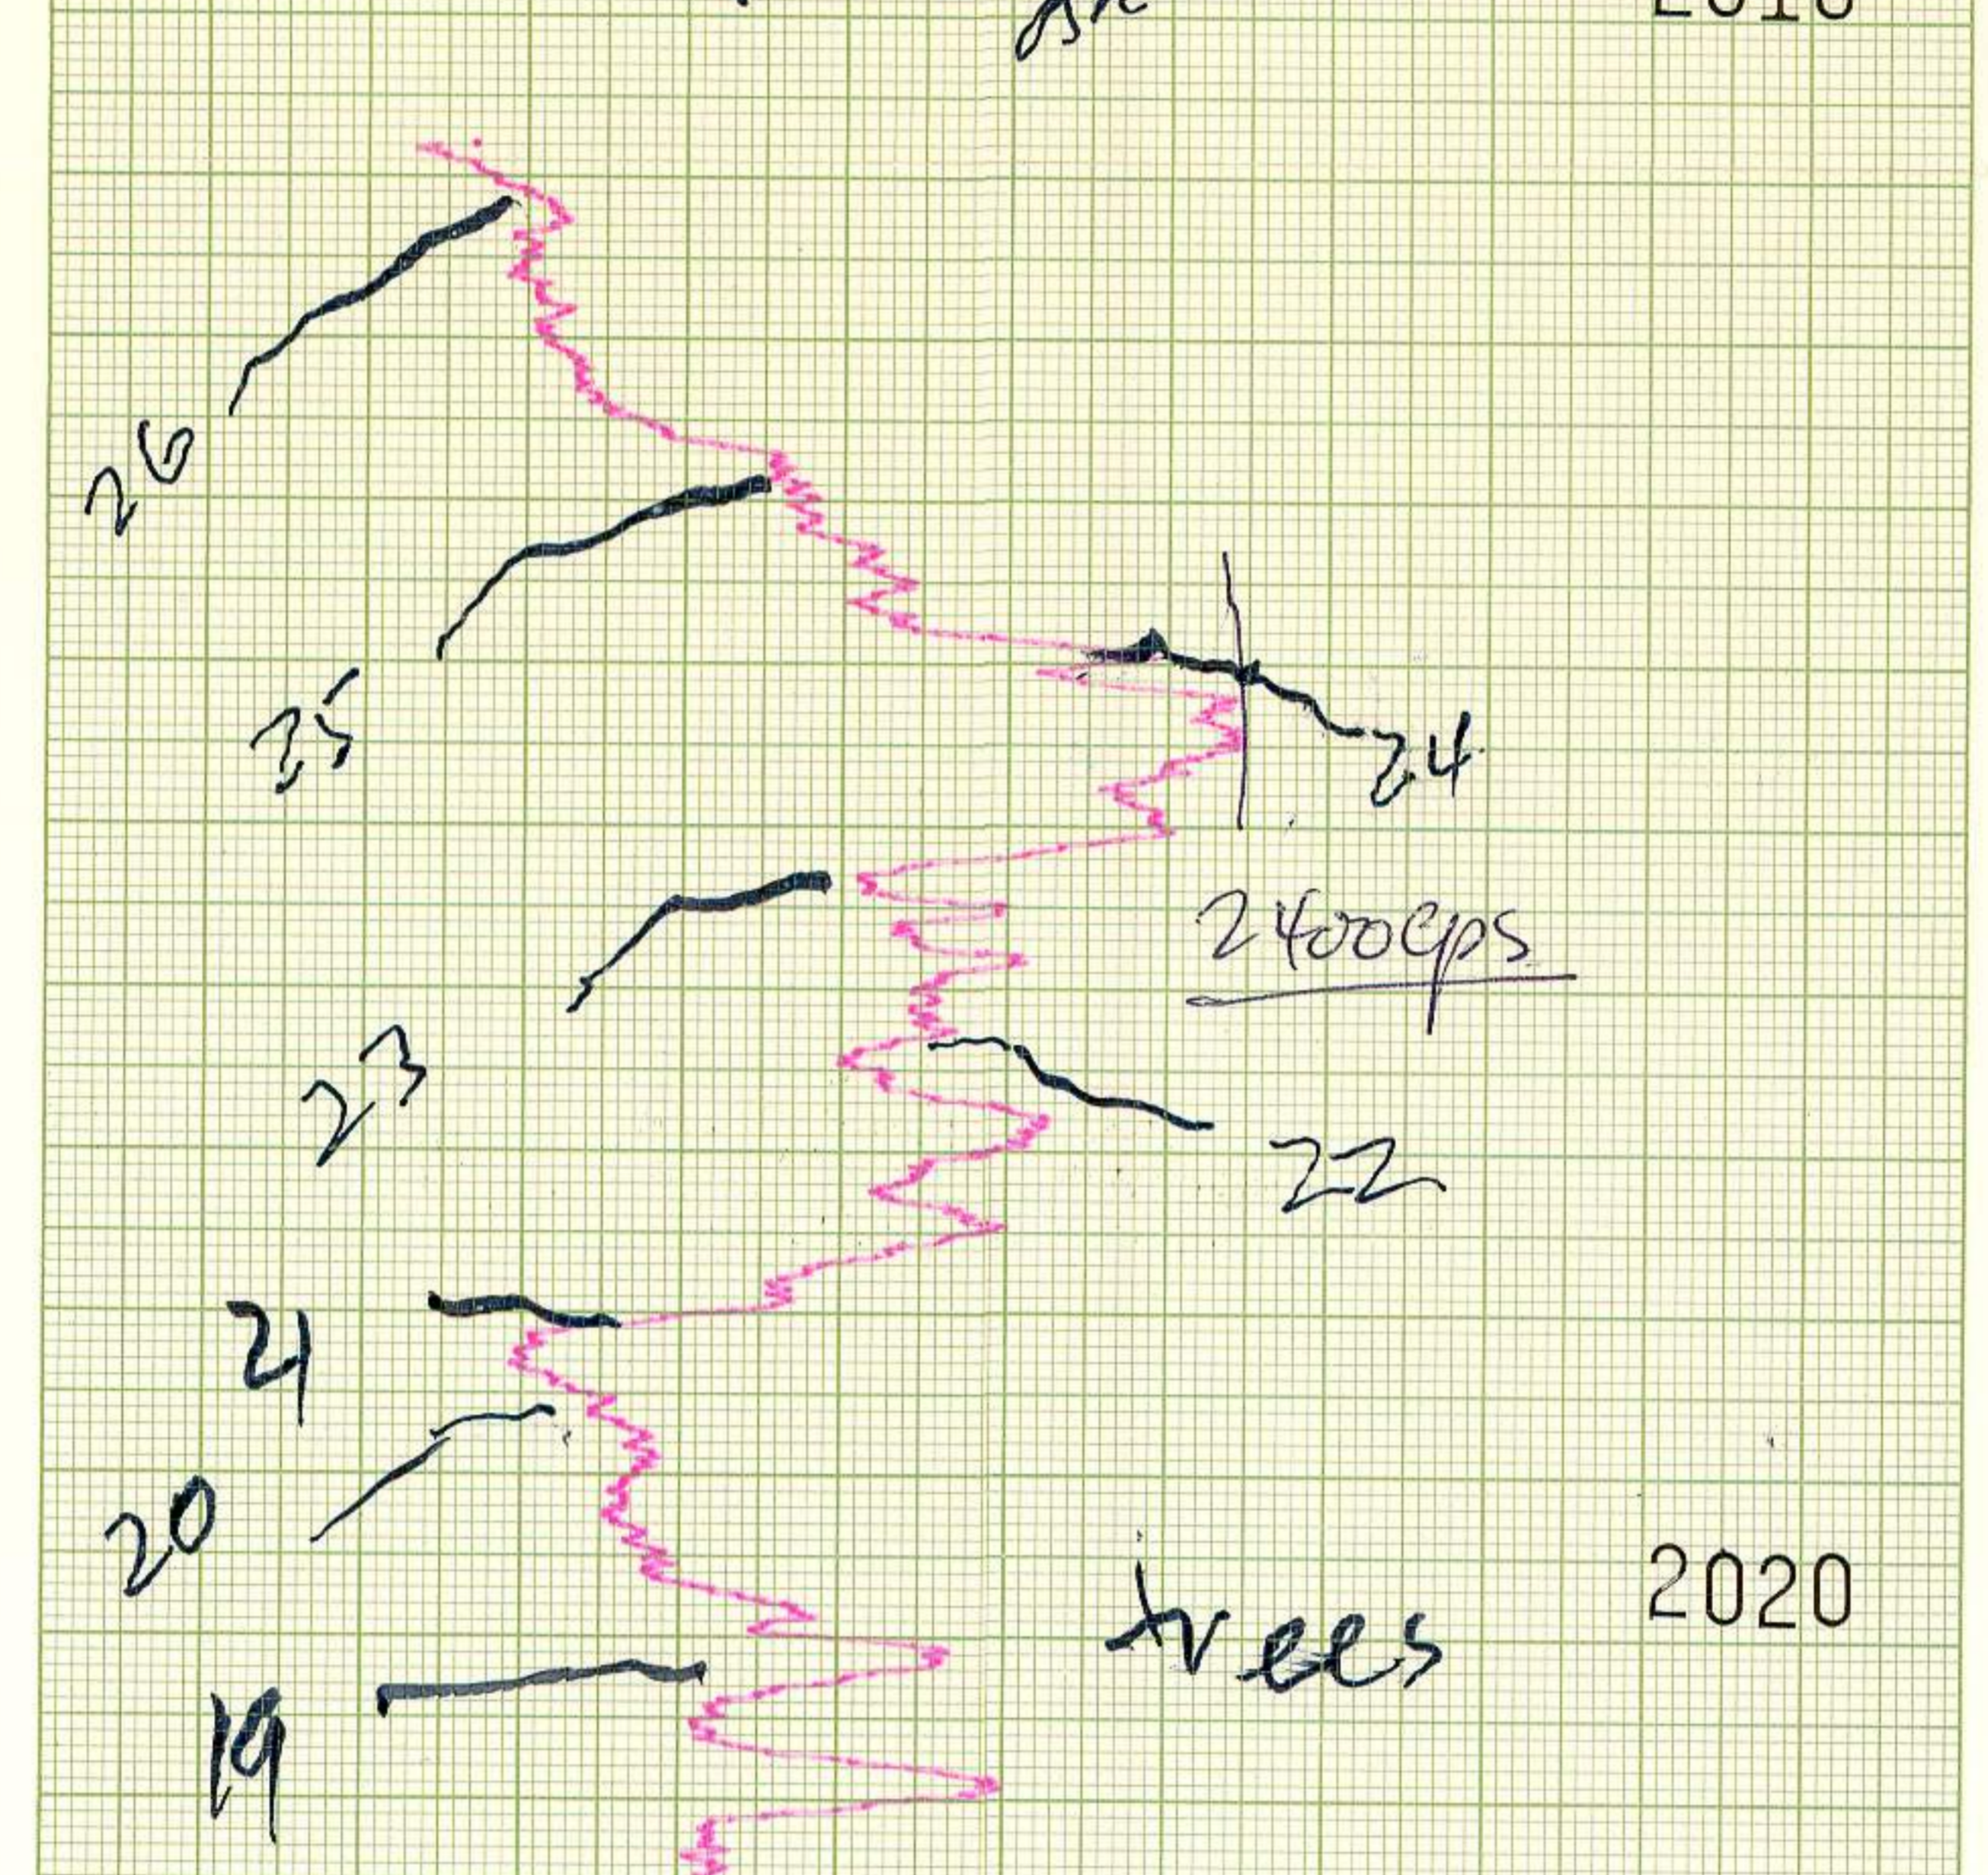

very sparse o/c
2000