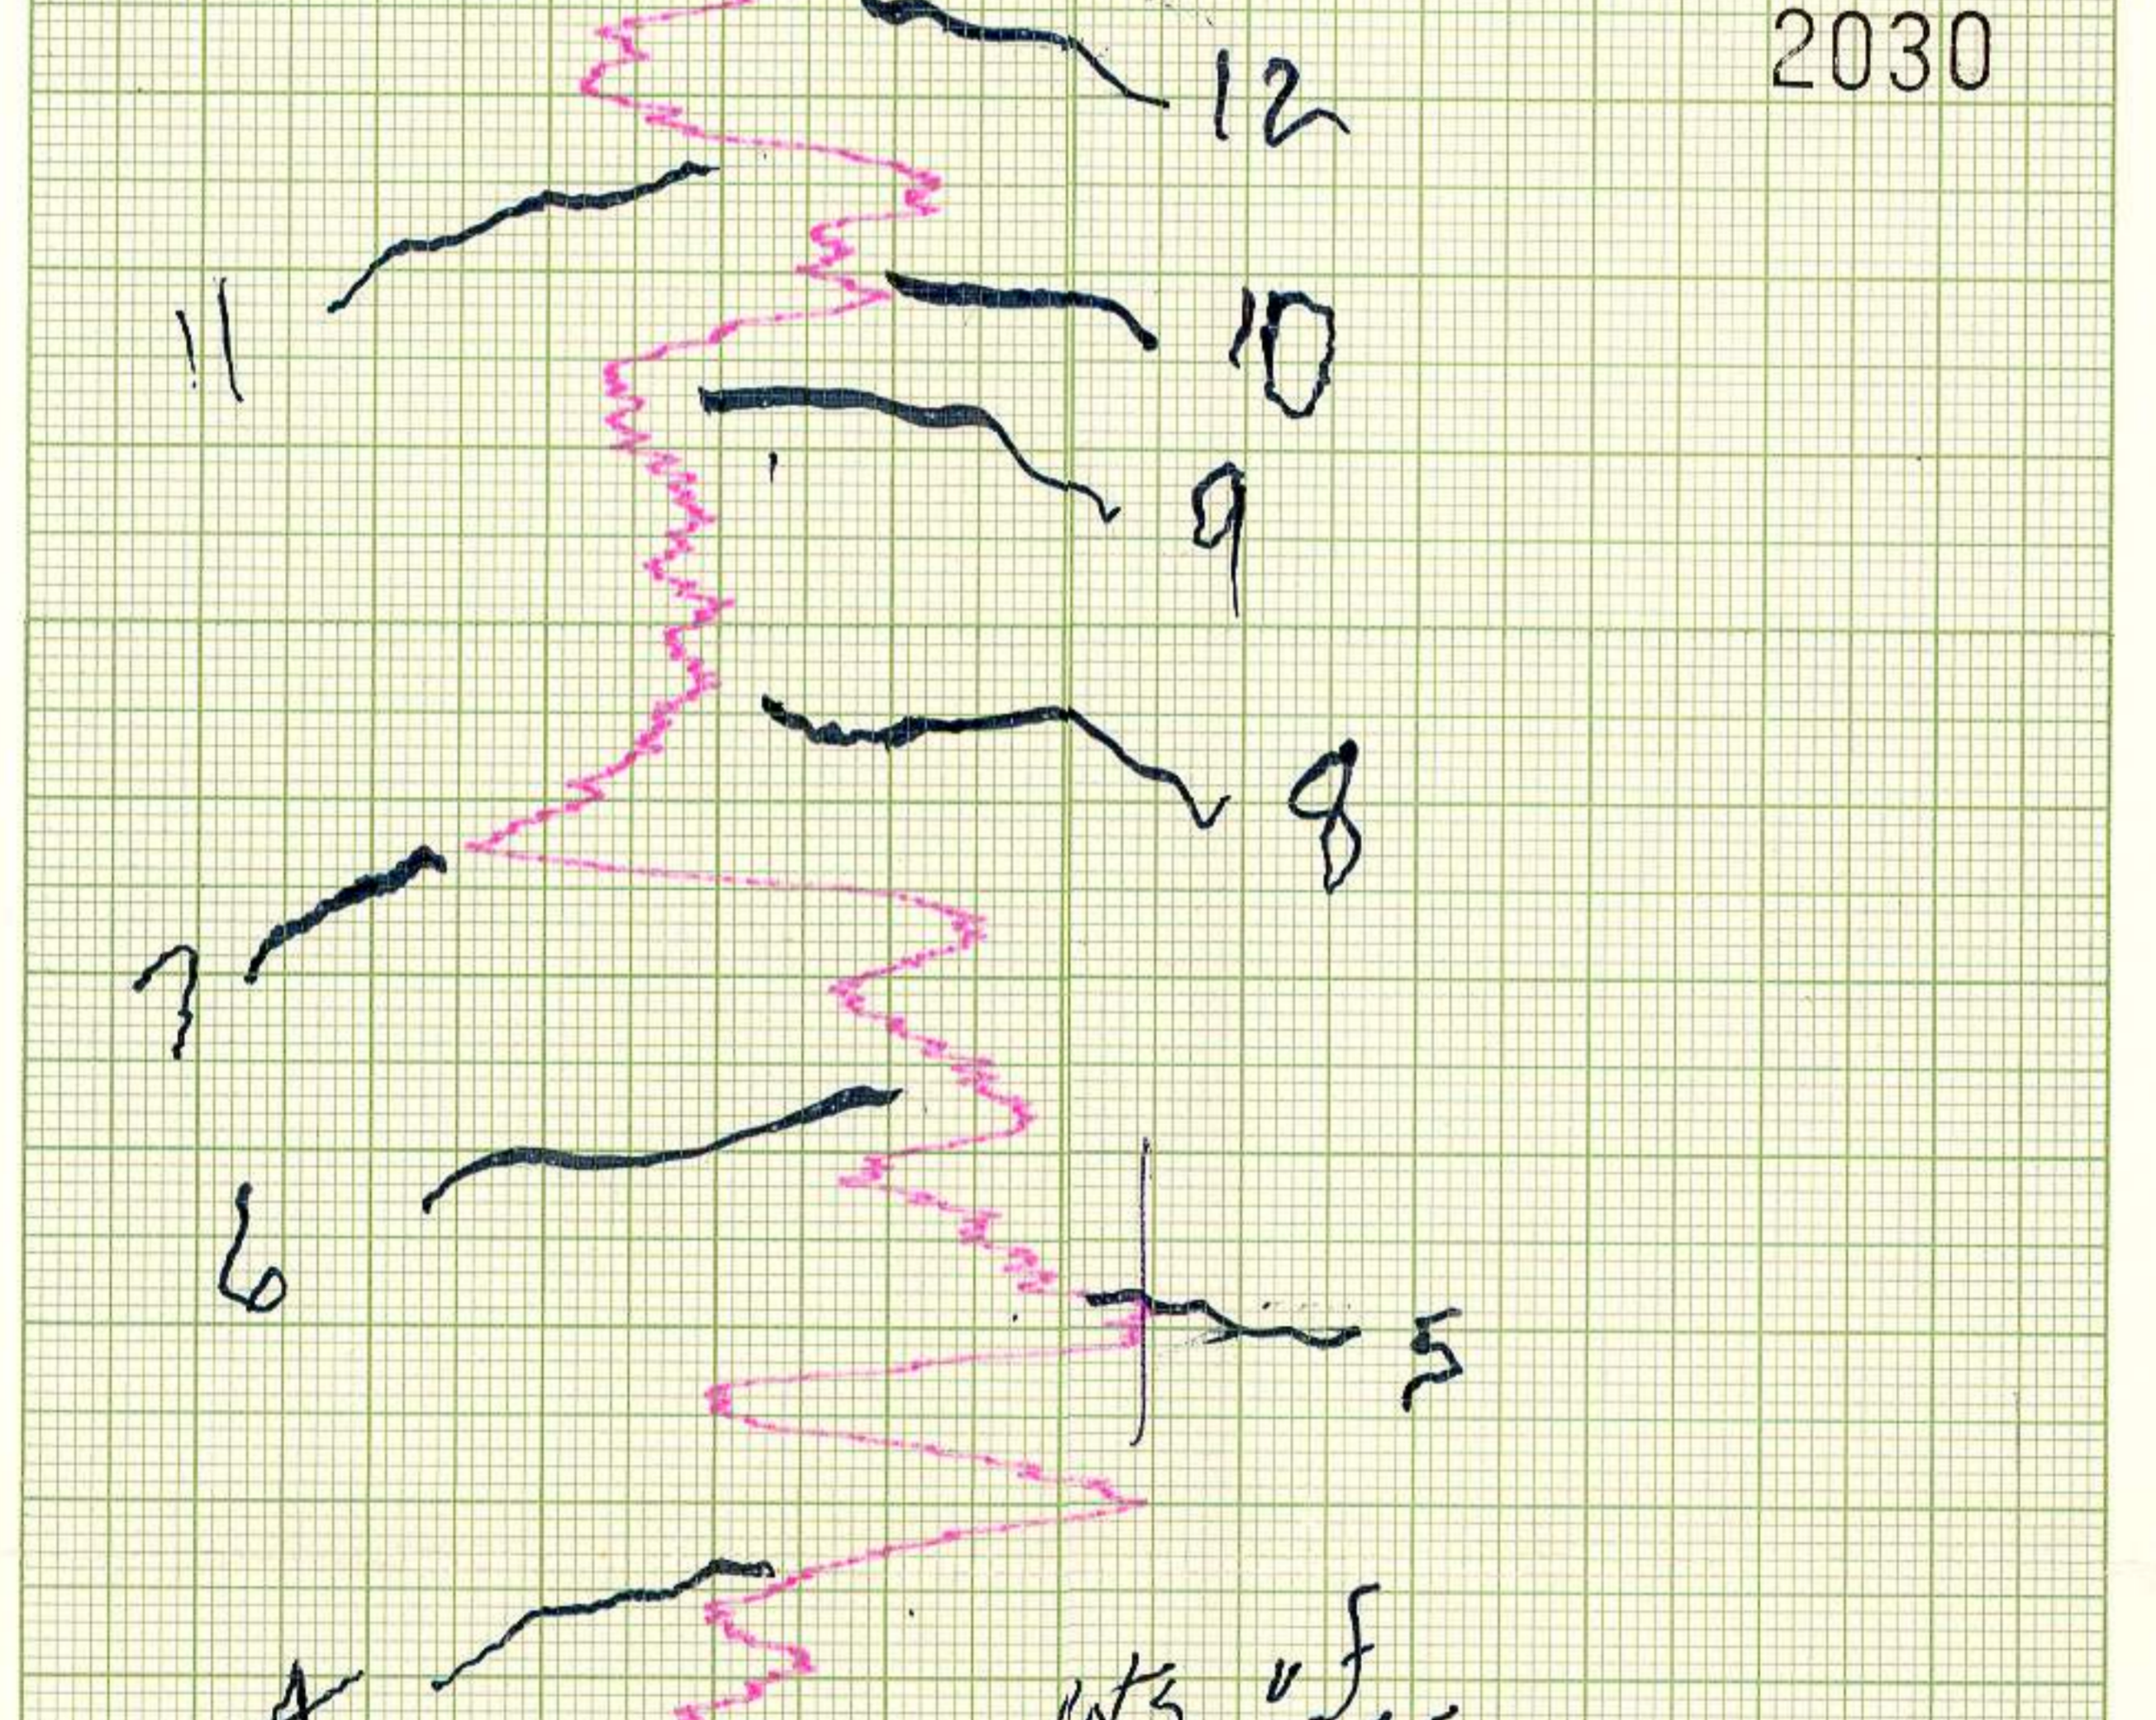

2400cps
trees
2020
o/c
~ 100' clearance