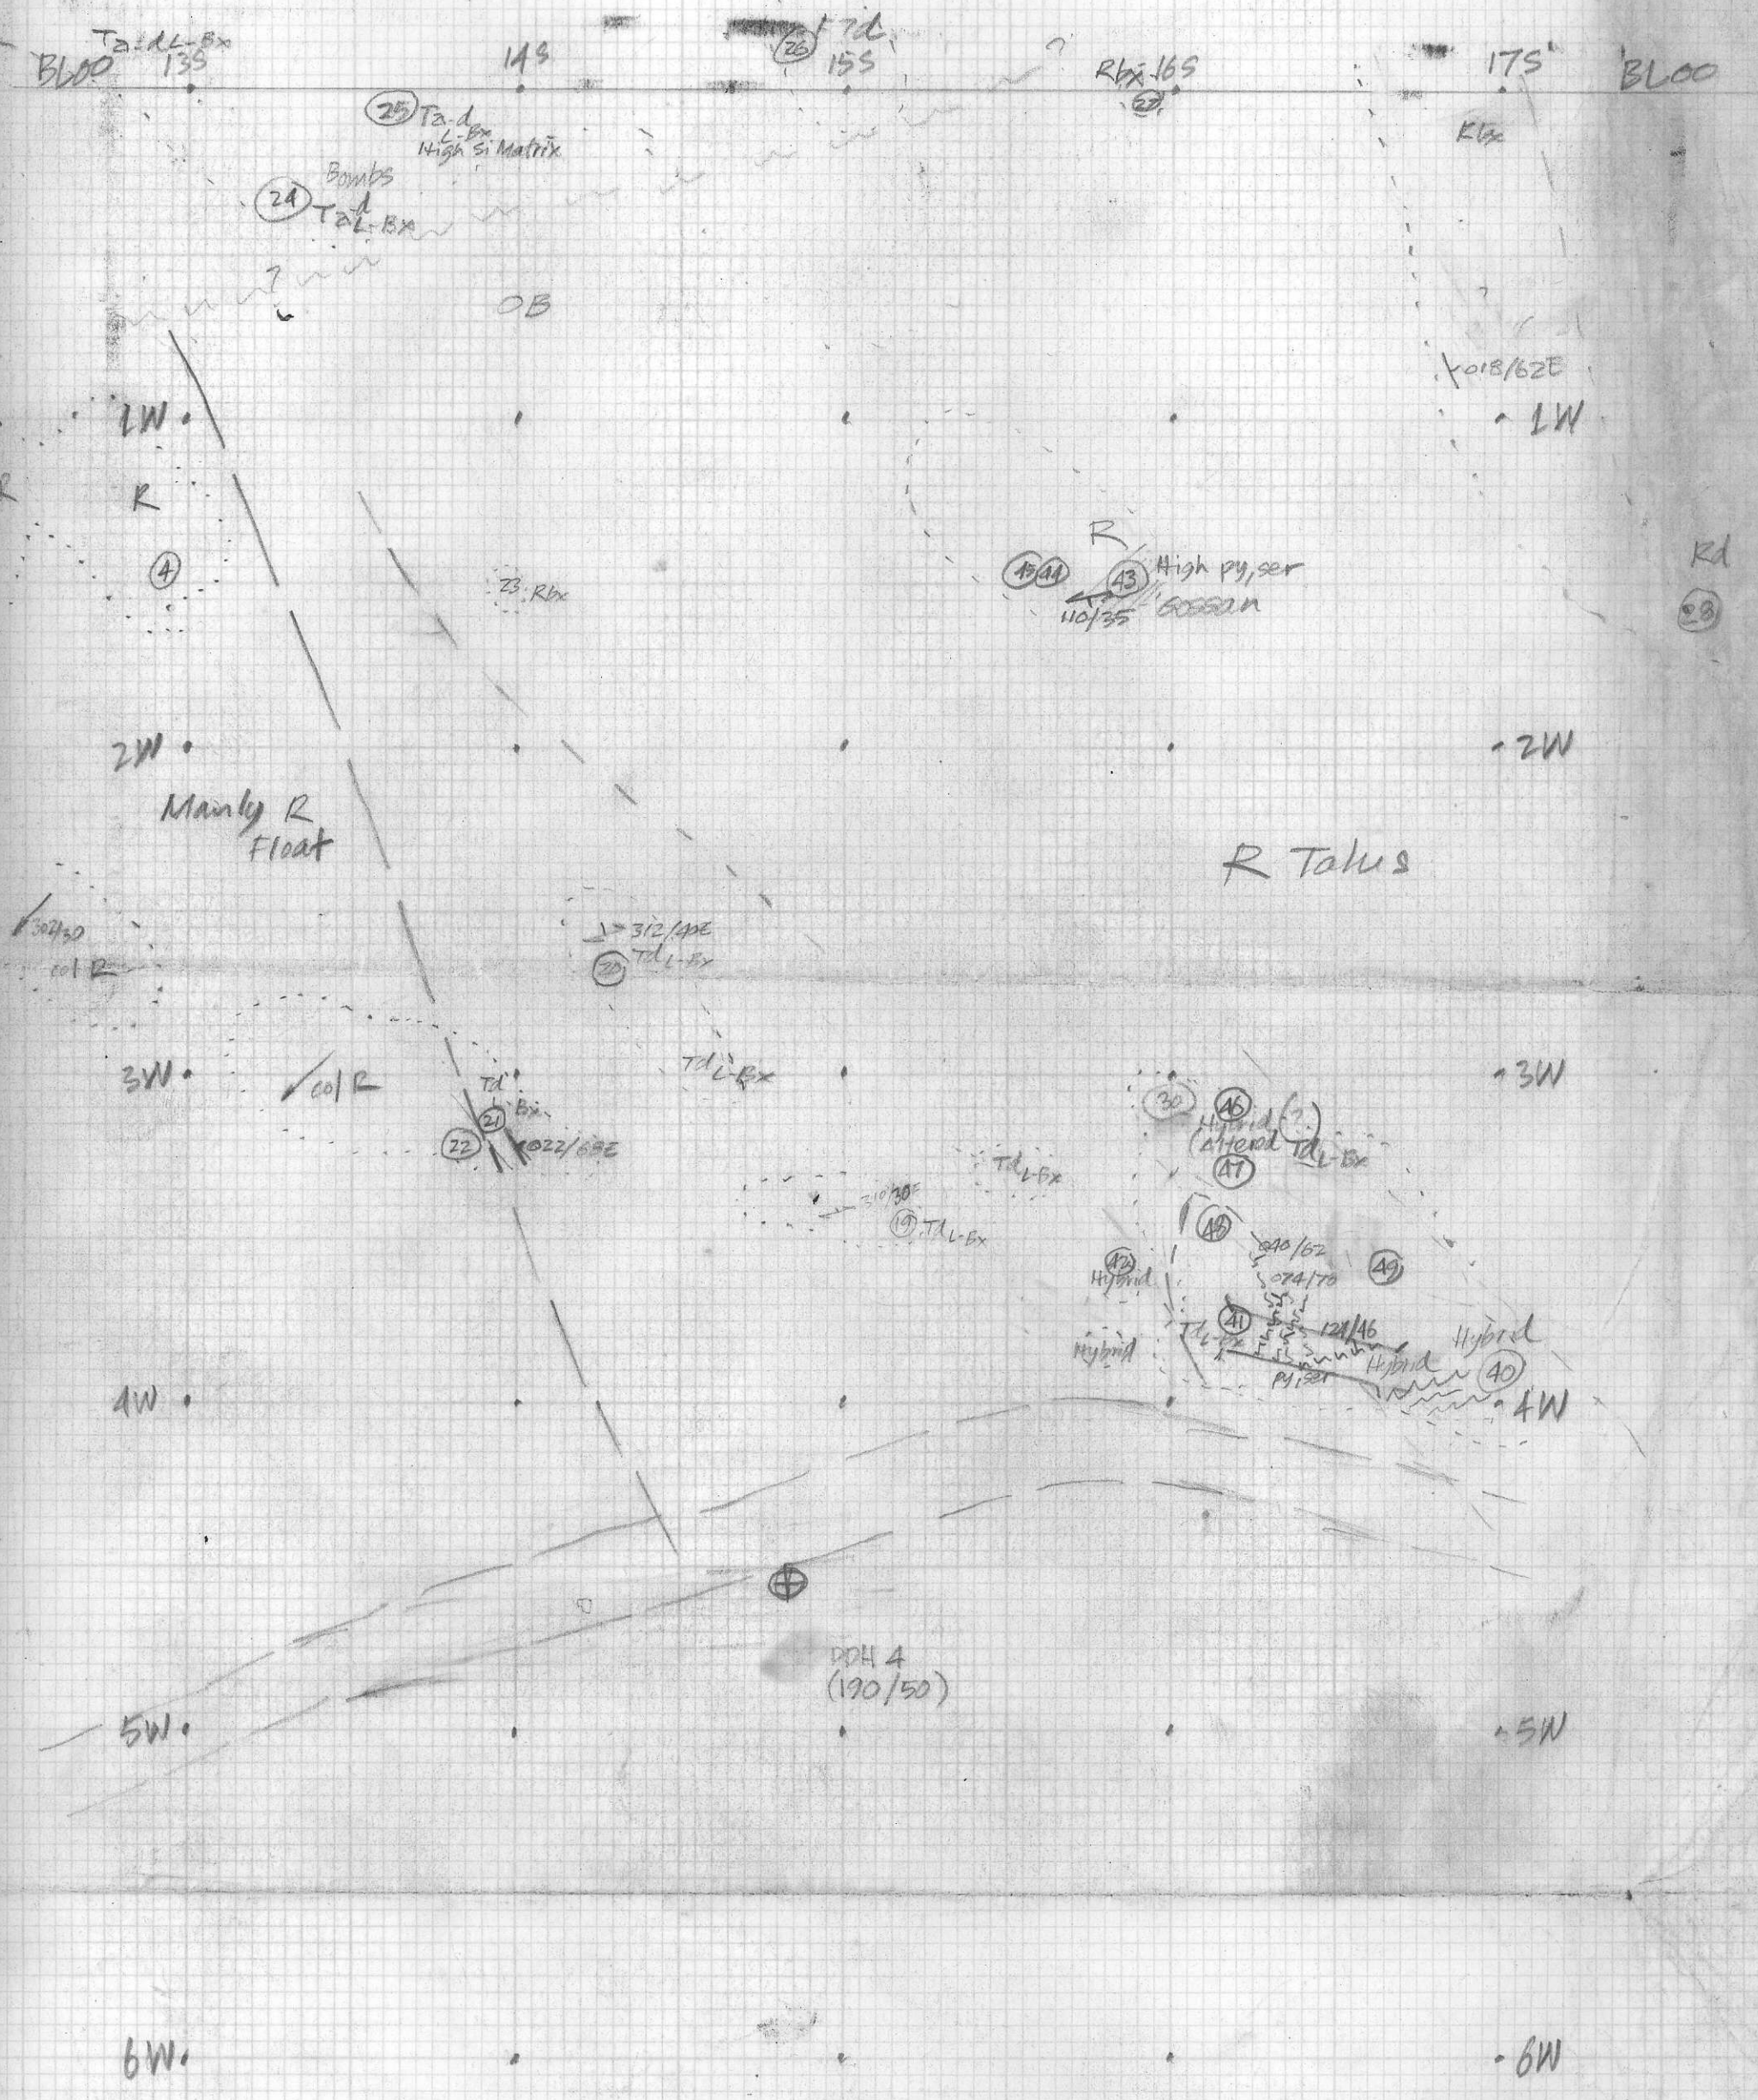

MAH CHEHALIS

'MINIGRID' DETAILED MAPPING

'MINI-BEID' DETAILED MAPPING

TAL-BX
BLOO 135

149

TAL-BX
155

Rbx 165

ITS

23 Rbx

44

43 High py, ser
110/35

Rd

28

2W

Mainly R
float

2W