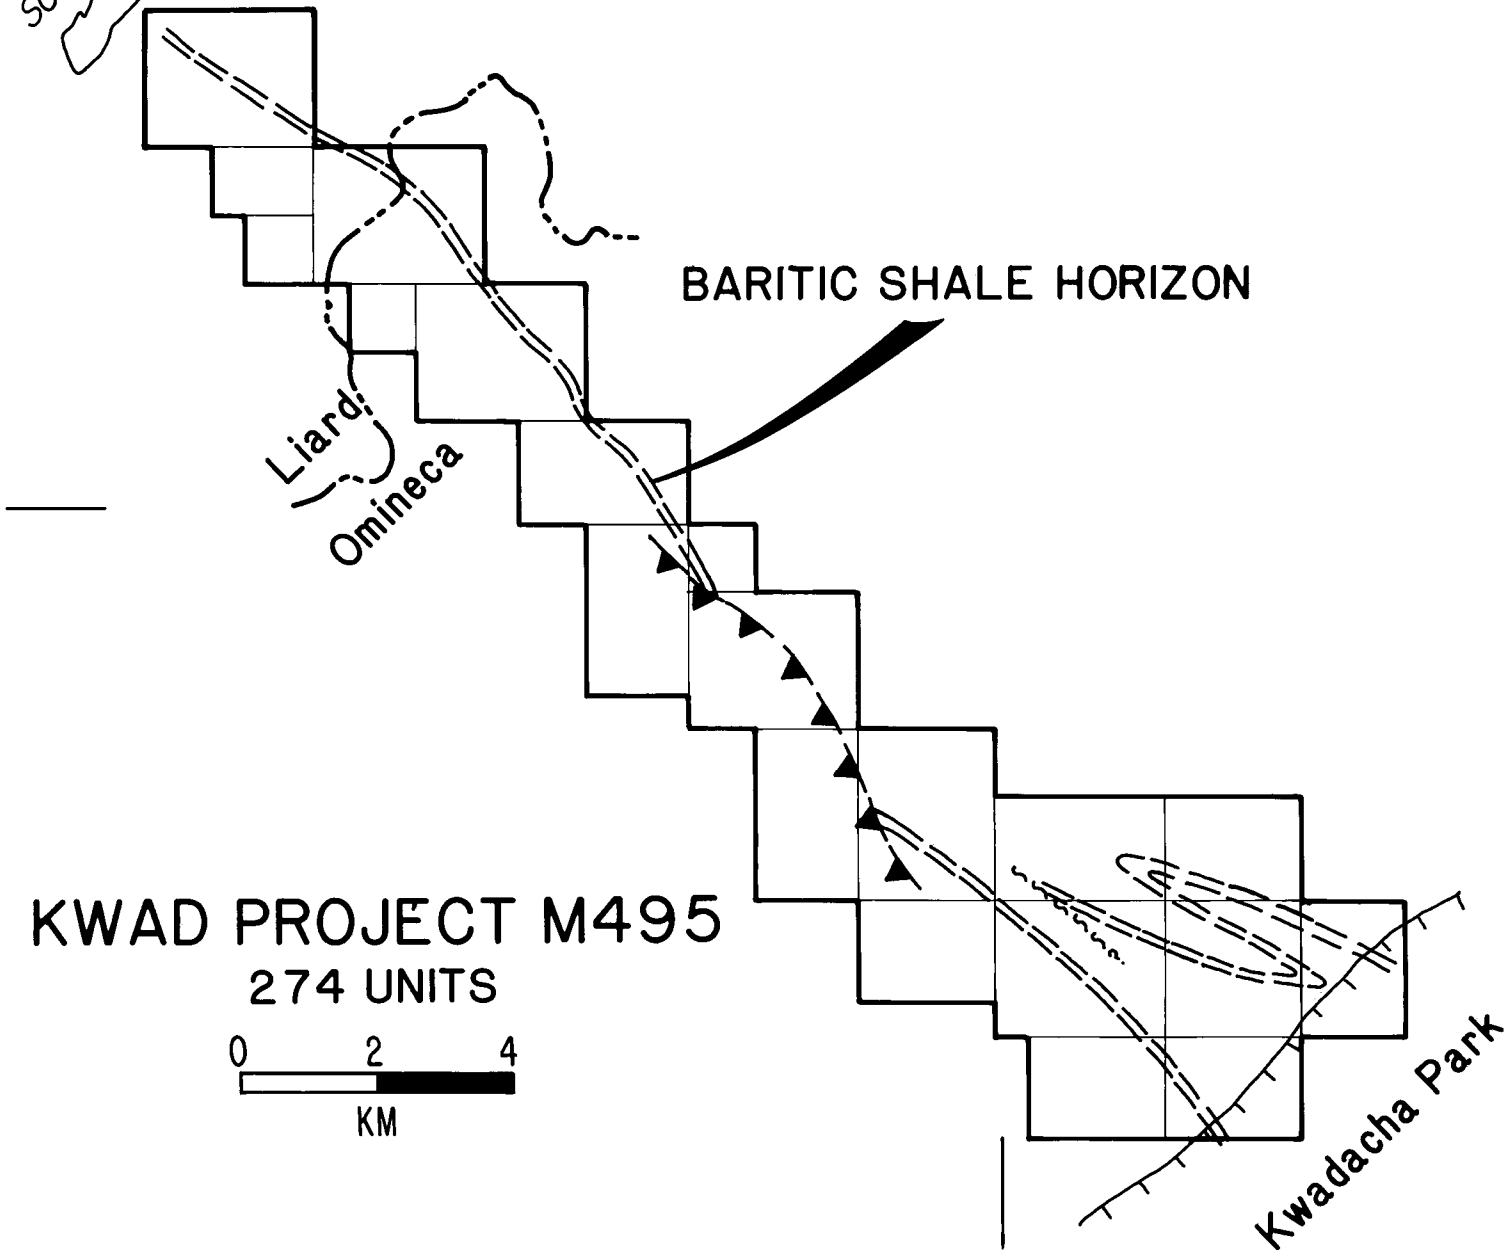

Kwad m-495
841587

CHEVRON STANDARD LIMITED
MINERALS STAFF

BRITISH COLUMBIA

MILES

100 0 100 200

SOUTH GATAGA RIVER

125° 30'

BARITIC SHALE HORIZON

Liard
Omineca

57° 52' 30"

KWAD PROJECT M495
274 UNITS

Kwadacha Park

KWAD CLAIMS

0 2 4km.

South Gataga River

125°30'

BARITIC SHALE HORIZON

Liard

Omineca

57°52'30"

KWAD PROJECT M495
274 UNITS

0 2 4 km.

KWADACHA PARK

KWAD CLAIMS

- Ag. >4.8ppm.
- Zn >1000ppm
- Pb >30ppm.
- Baritic Shale

0 1 2km.