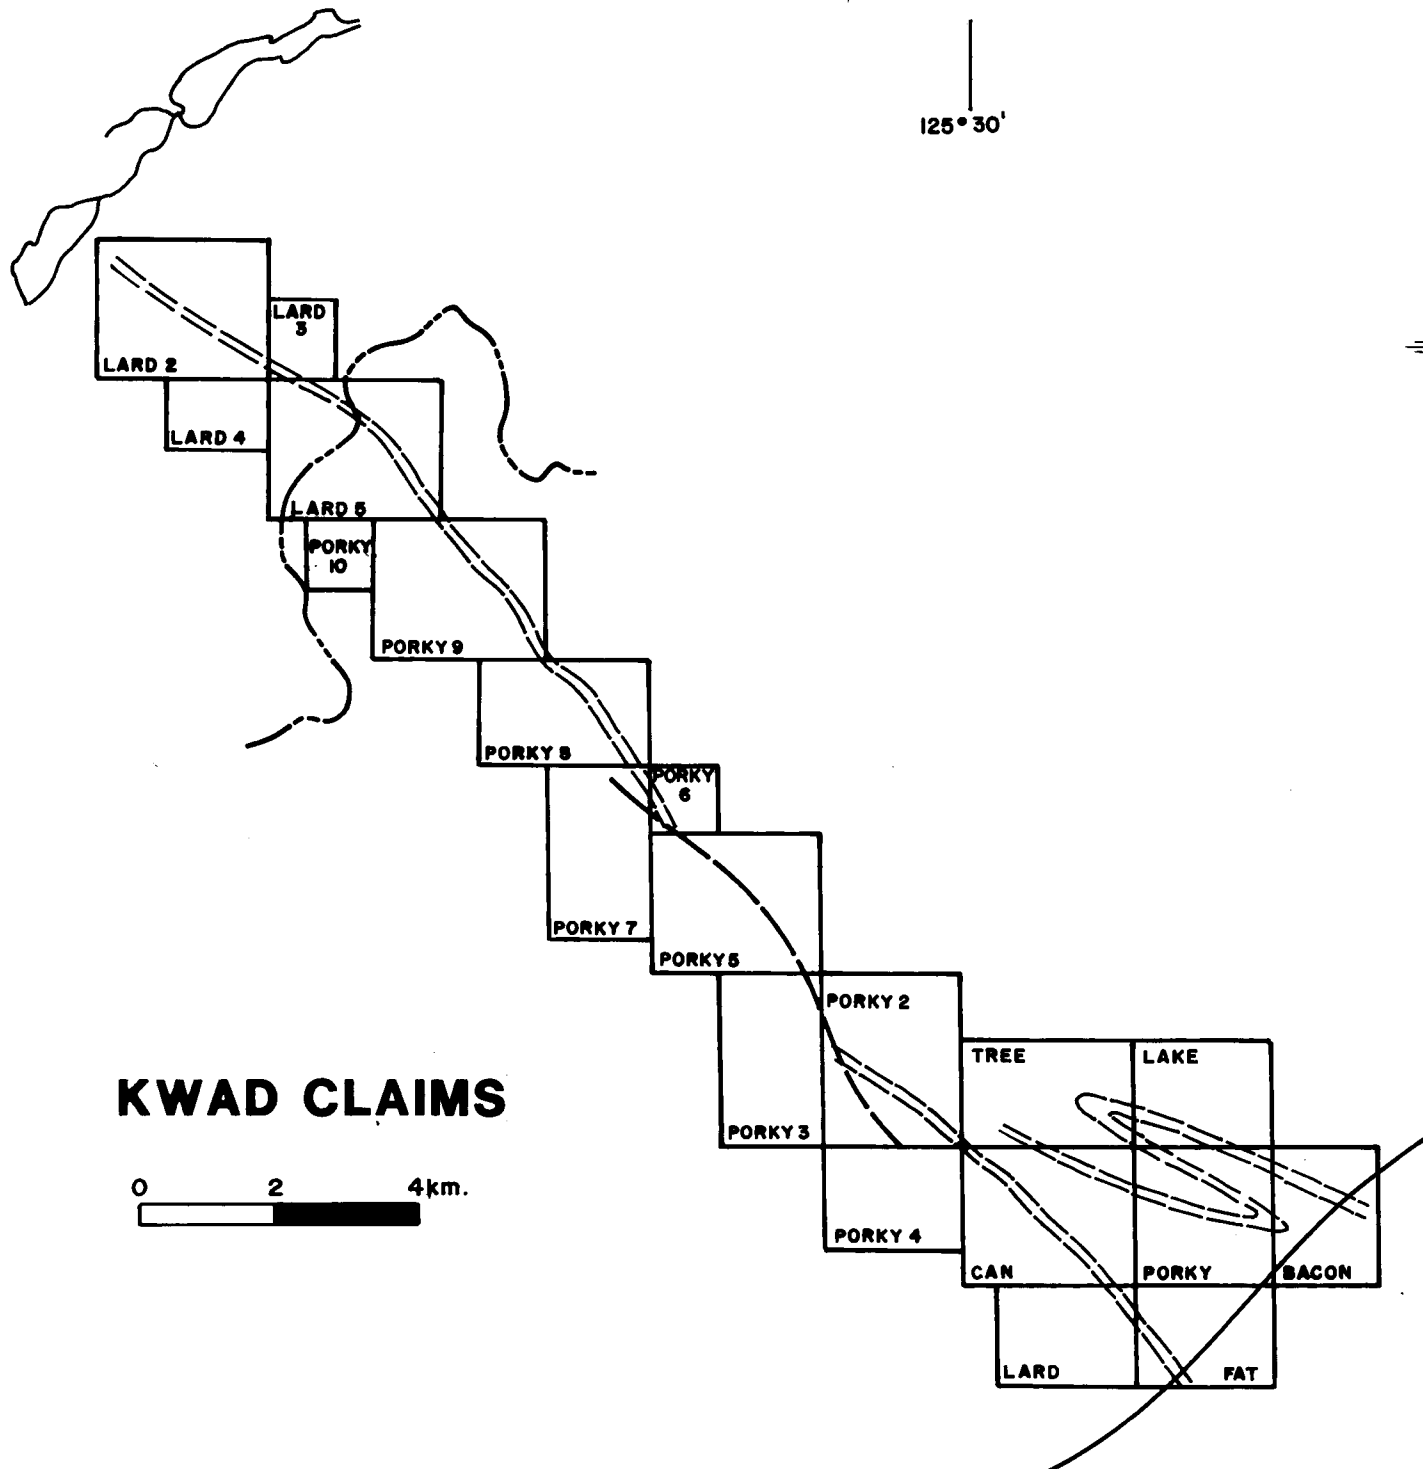

Kwad m-495
841587

CHEVRON STANDARD LIMITED
MINERALS STAFF

BRITISH COLUMBIA

MILES

100 0 100 200

SOUTH GATAGA RIVER

125° 30'

BARITIC SHALE HORIZON

Liard
Omineca

57° 52' 30"

KWAD PROJECT M495
274 UNITS

Kwadacha Park

KWAD CLAIMS

0 2 4km.

South Gataga River

125°30'

BARITIC SHALE HORIZON

Liard

Omineca

57°52'30"

KWAD PROJECT M495
274 UNITS

0 2 4 km.

KWADACHA PARK

KWAD CLAIMS

- Ag. >4.8ppm.
- Zn >1000ppm
- Pb >30ppm.
- Baritic Shale

0 1 2km.