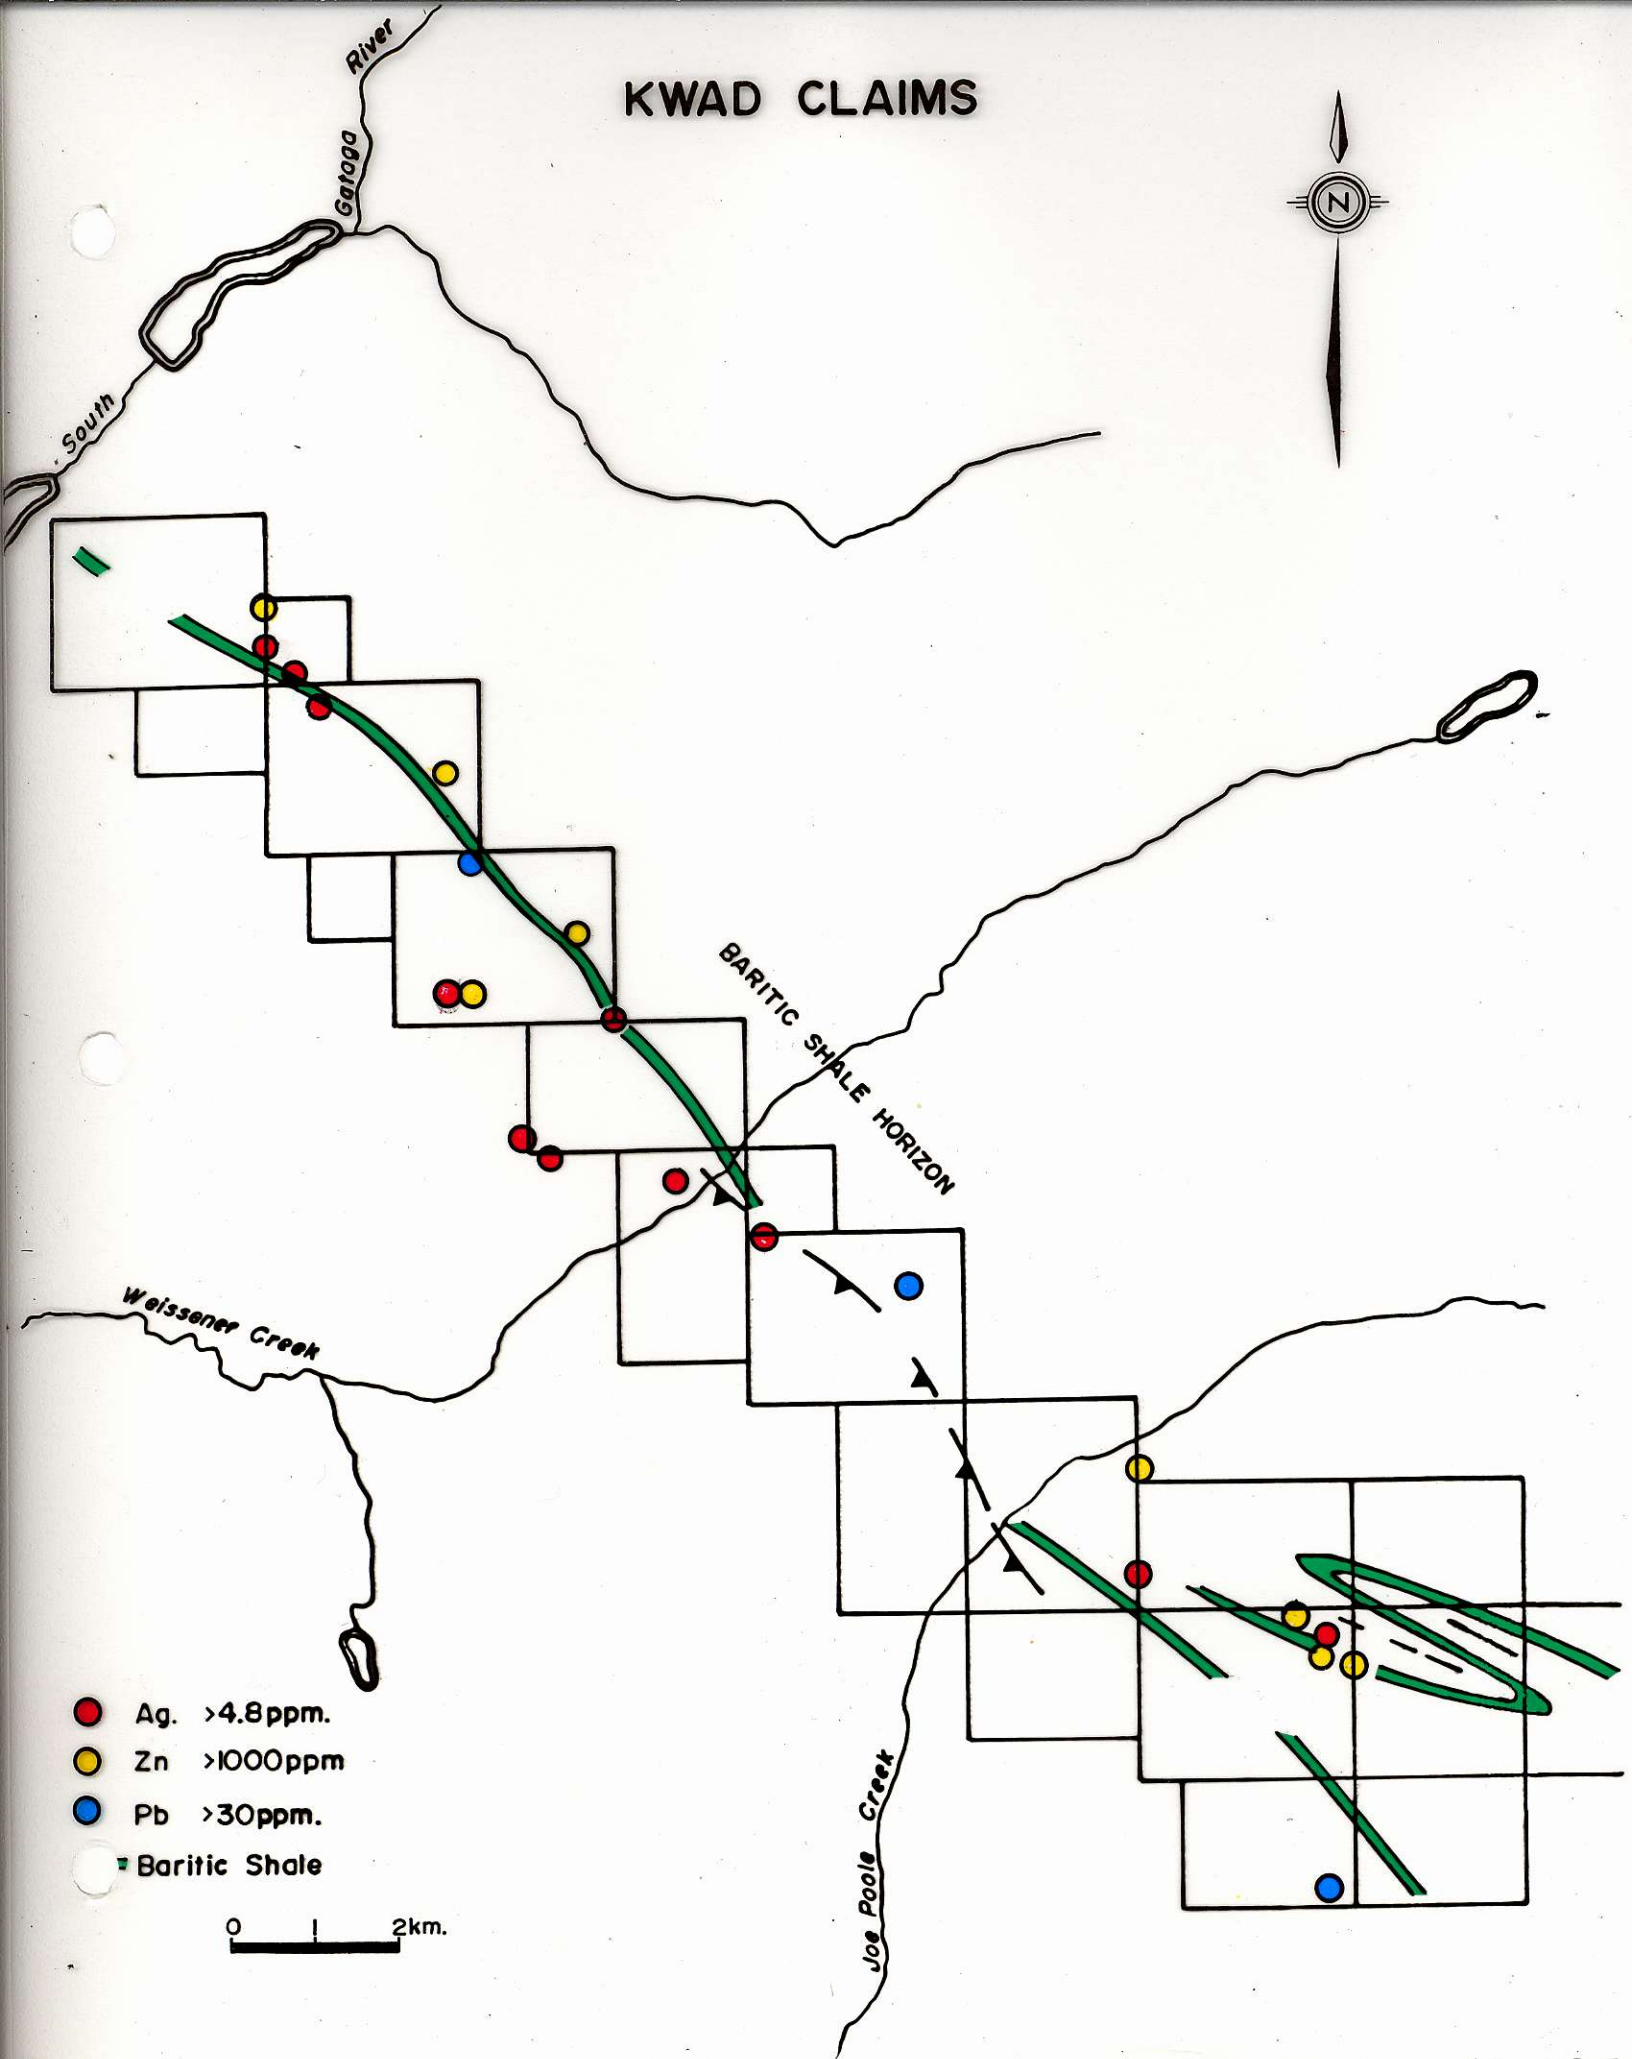

Kwad m-495
841587

CHEVRON STANDARD LIMITED
MINERALS STAFF

BRITISH COLUMBIA

MILES

100 0 100 200

SOUTH GATAGA RIVER

125° 30'

BARITIC SHALE HORIZON

Liard
Omineca

57° 52' 30"

KWAD PROJECT M495
274 UNITS

Kwadacha Park

KWAD CLAIMS

0 2 4km.

South Gataga River

125°30'

BARITIC SHALE HORIZON

Liard

Omineca

57°52'30"

KWAD PROJECT M495
274 UNITS

0 2 4 km.

KWADACHA PARK

KWAD CLAIMS

- Ag. >4.8ppm.
- Zn >1000ppm
- Pb >30ppm.
- Baritic Shale

0 1 2km.