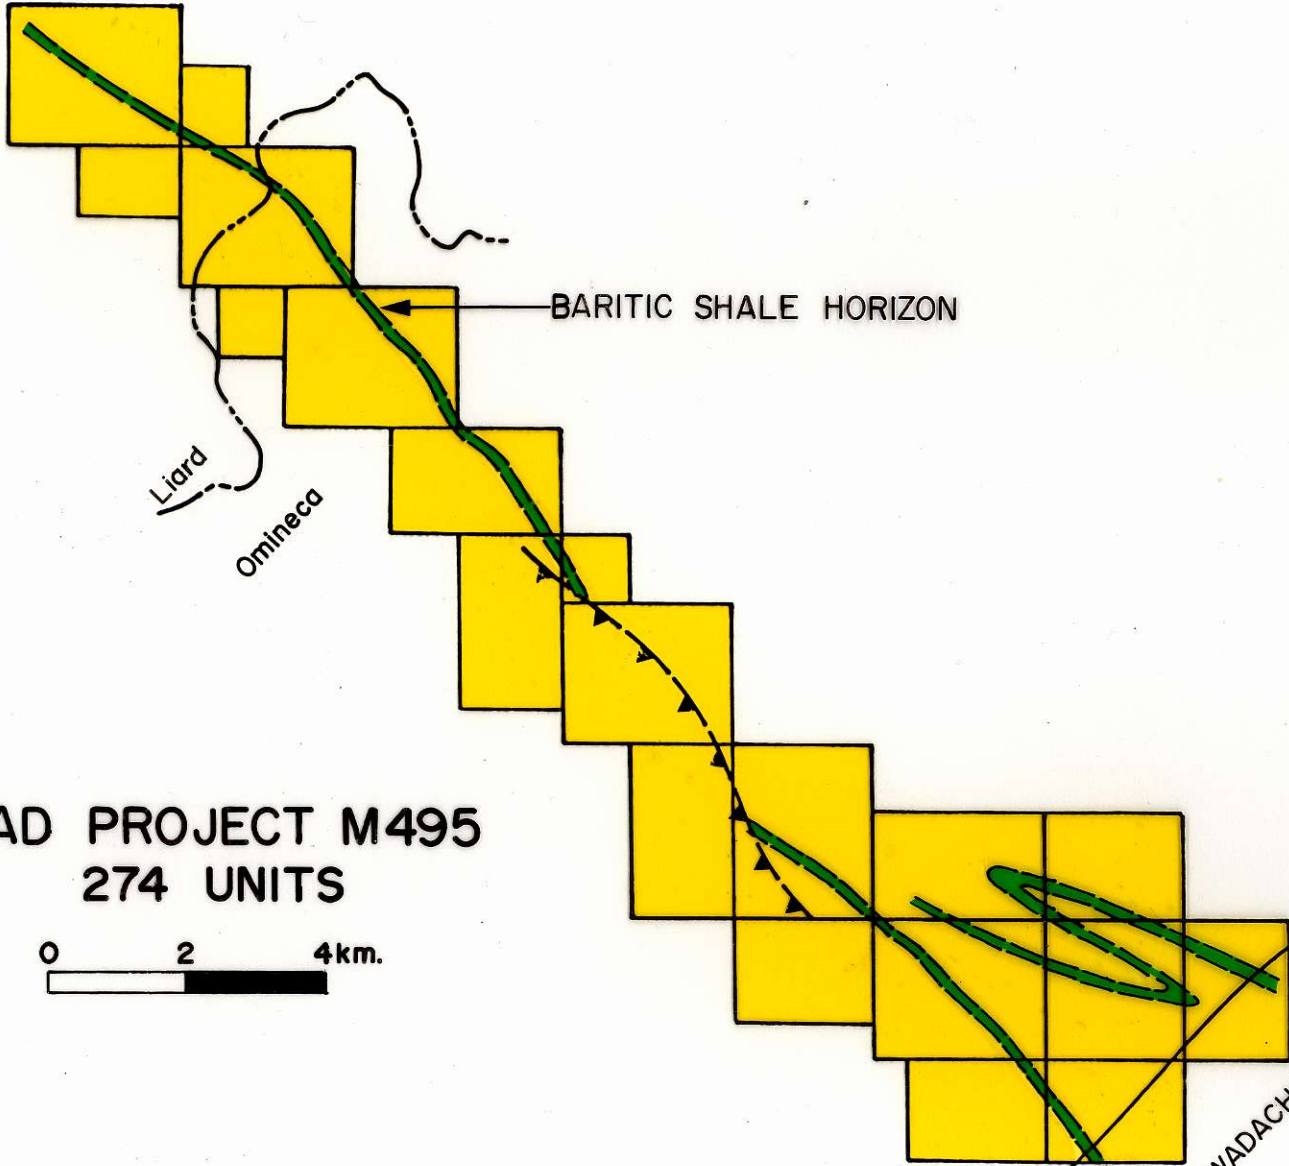

Kwad m-495
841587

CHEVRON STANDARD LIMITED
MINERALS STAFF

BRITISH COLUMBIA

MILES

100 0 100 200

SOUTH GATAGA RIVER

125° 30'

BARITIC SHALE HORIZON

Liard
Omineca

57° 52' 30"

KWAD PROJECT M495
274 UNITS

Kwadacha Park

KWAD CLAIMS

0 2 4km.

South Gataga River

125°30'

BARITIC SHALE HORIZON

Liard

Omineca

57°52'30"

KWAD PROJECT M495
274 UNITS

0 2 4 km.

KWADACHA PARK

KWAD CLAIMS

- Ag. >4.8ppm.
- Zn >1000ppm
- Pb >30ppm.
- Baritic Shale

0 1 2km.