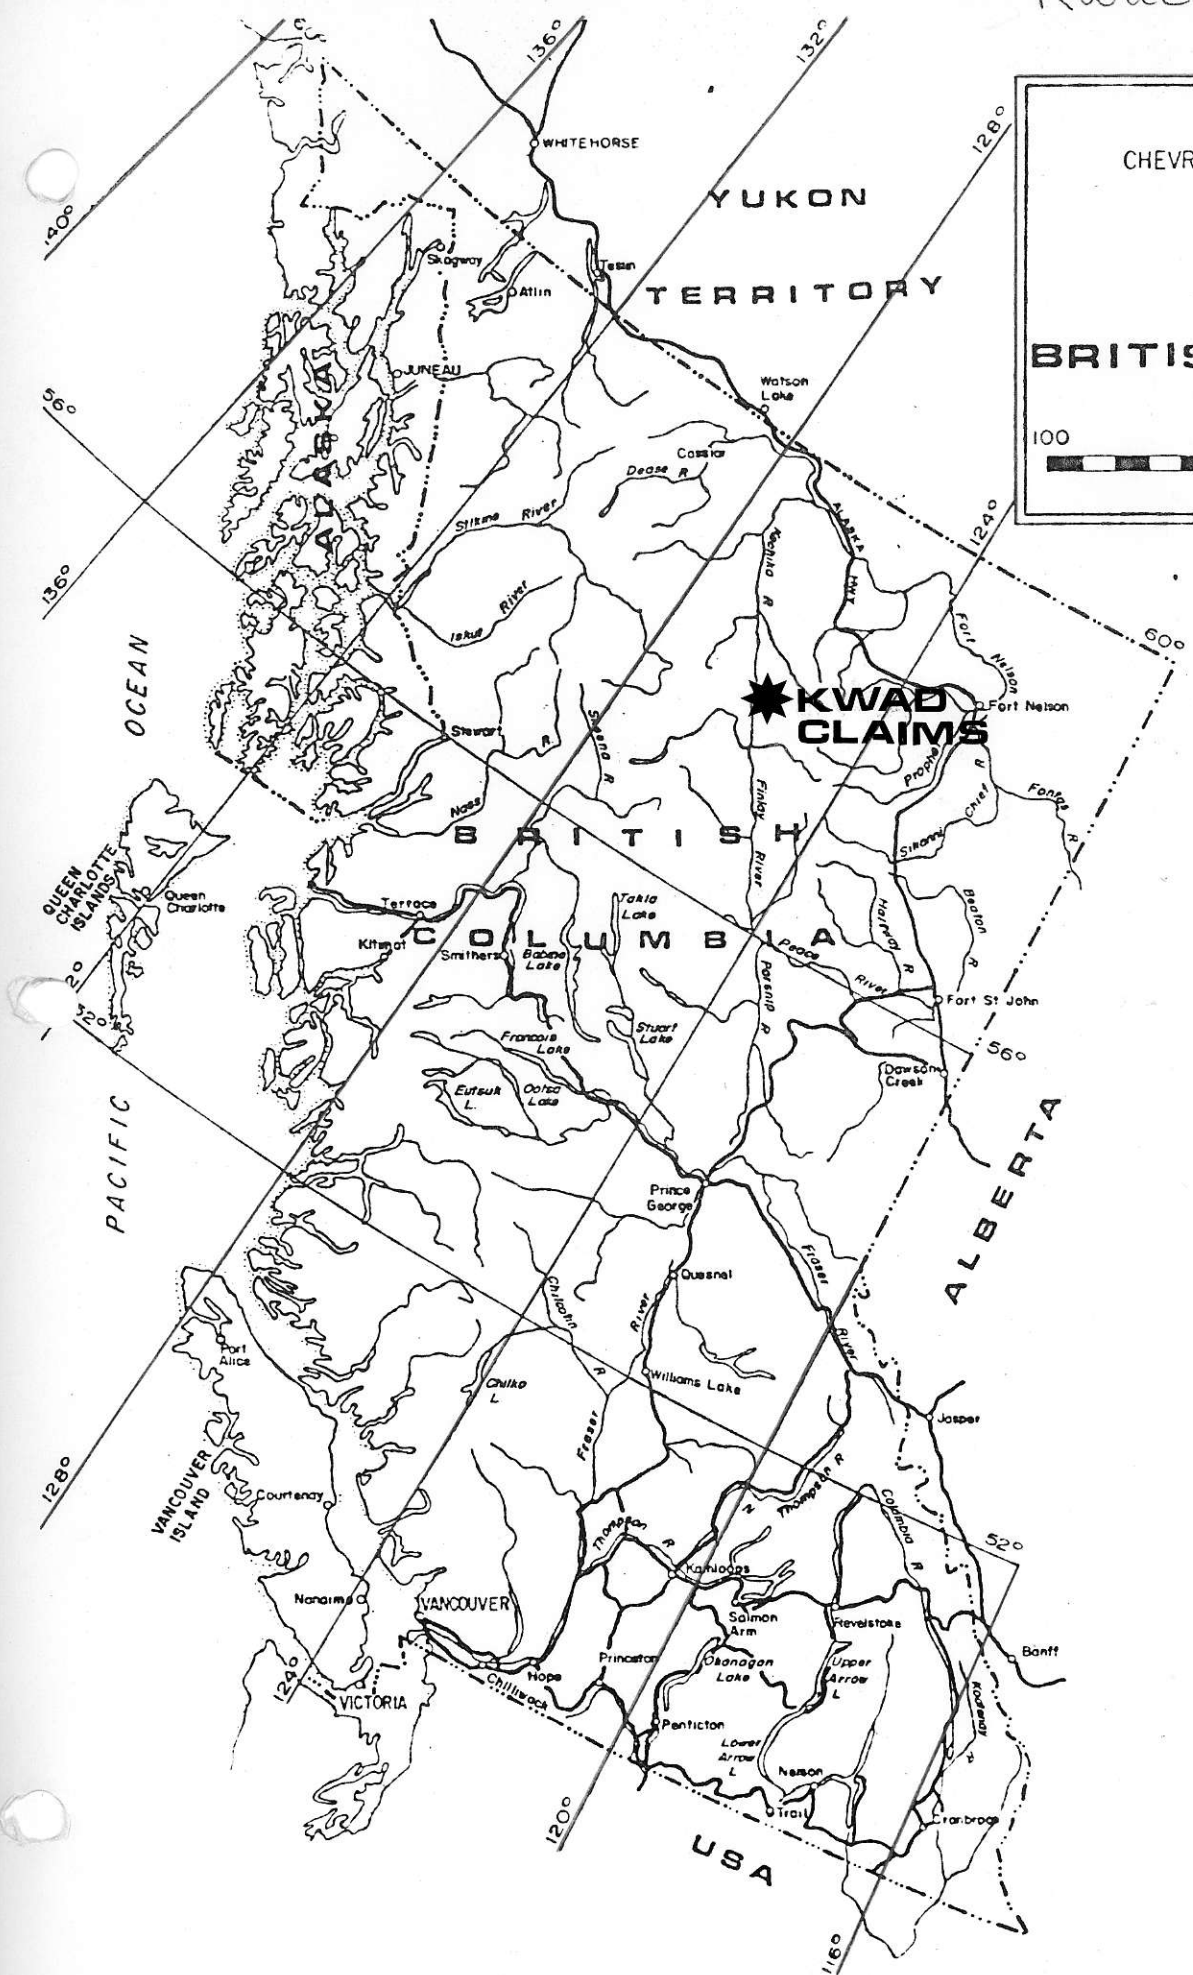

Kwad m-495
841587

CHEVRON STANDARD LIMITED
MINERALS STAFF

BRITISH COLUMBIA

MILES

100 0 100 200

SOUTH GATAGA RIVER

125° 30'

BARITIC SHALE HORIZON

Liard
Omineca

57° 52' 30"

KWAD PROJECT M495
274 UNITS

Kwadacha Park

KWAD CLAIMS

0 2 4km.

South Gataga River

125°30'