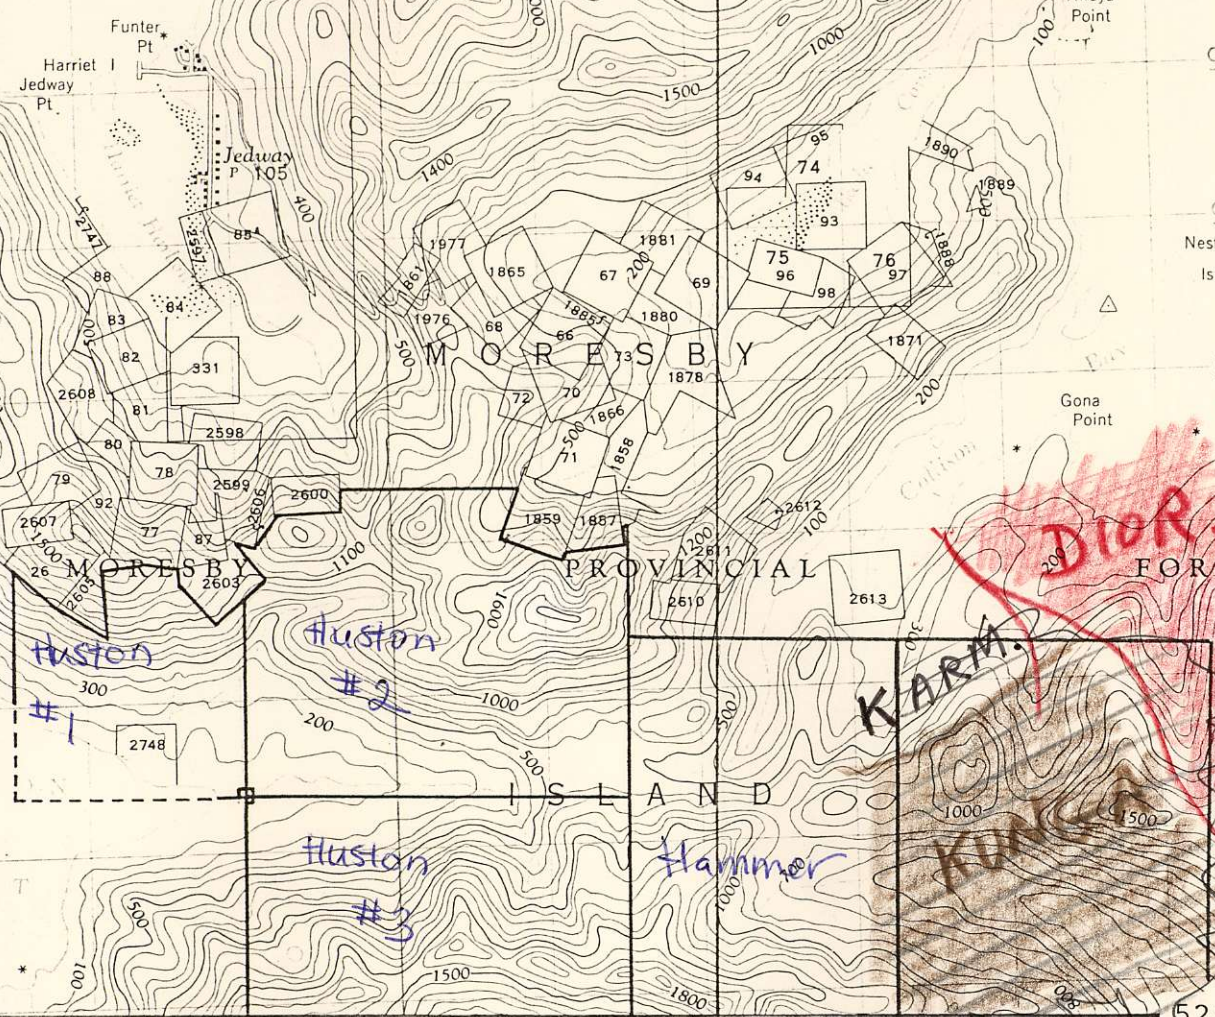

Bolkus  
Islands

Deluge Point

Inner Low Rock

Ikeda Point

Awaya Point

Nest Islets

Gona Point

Hancock Point

C H A

99  
98  
97  
96  
95  
94  
93  
92  
91  
90  
89  
88  
87  
86

97  
96  
95

52° 15'

131° 10'

5792000m. N.

INLET

Huston #1

Huston #2

Huston #3

Hammer

KARMA

DIOR. FOREST

KUN

Geology from  
S-B regional

**HUSTON**  
M502  
1:50,000  
841551