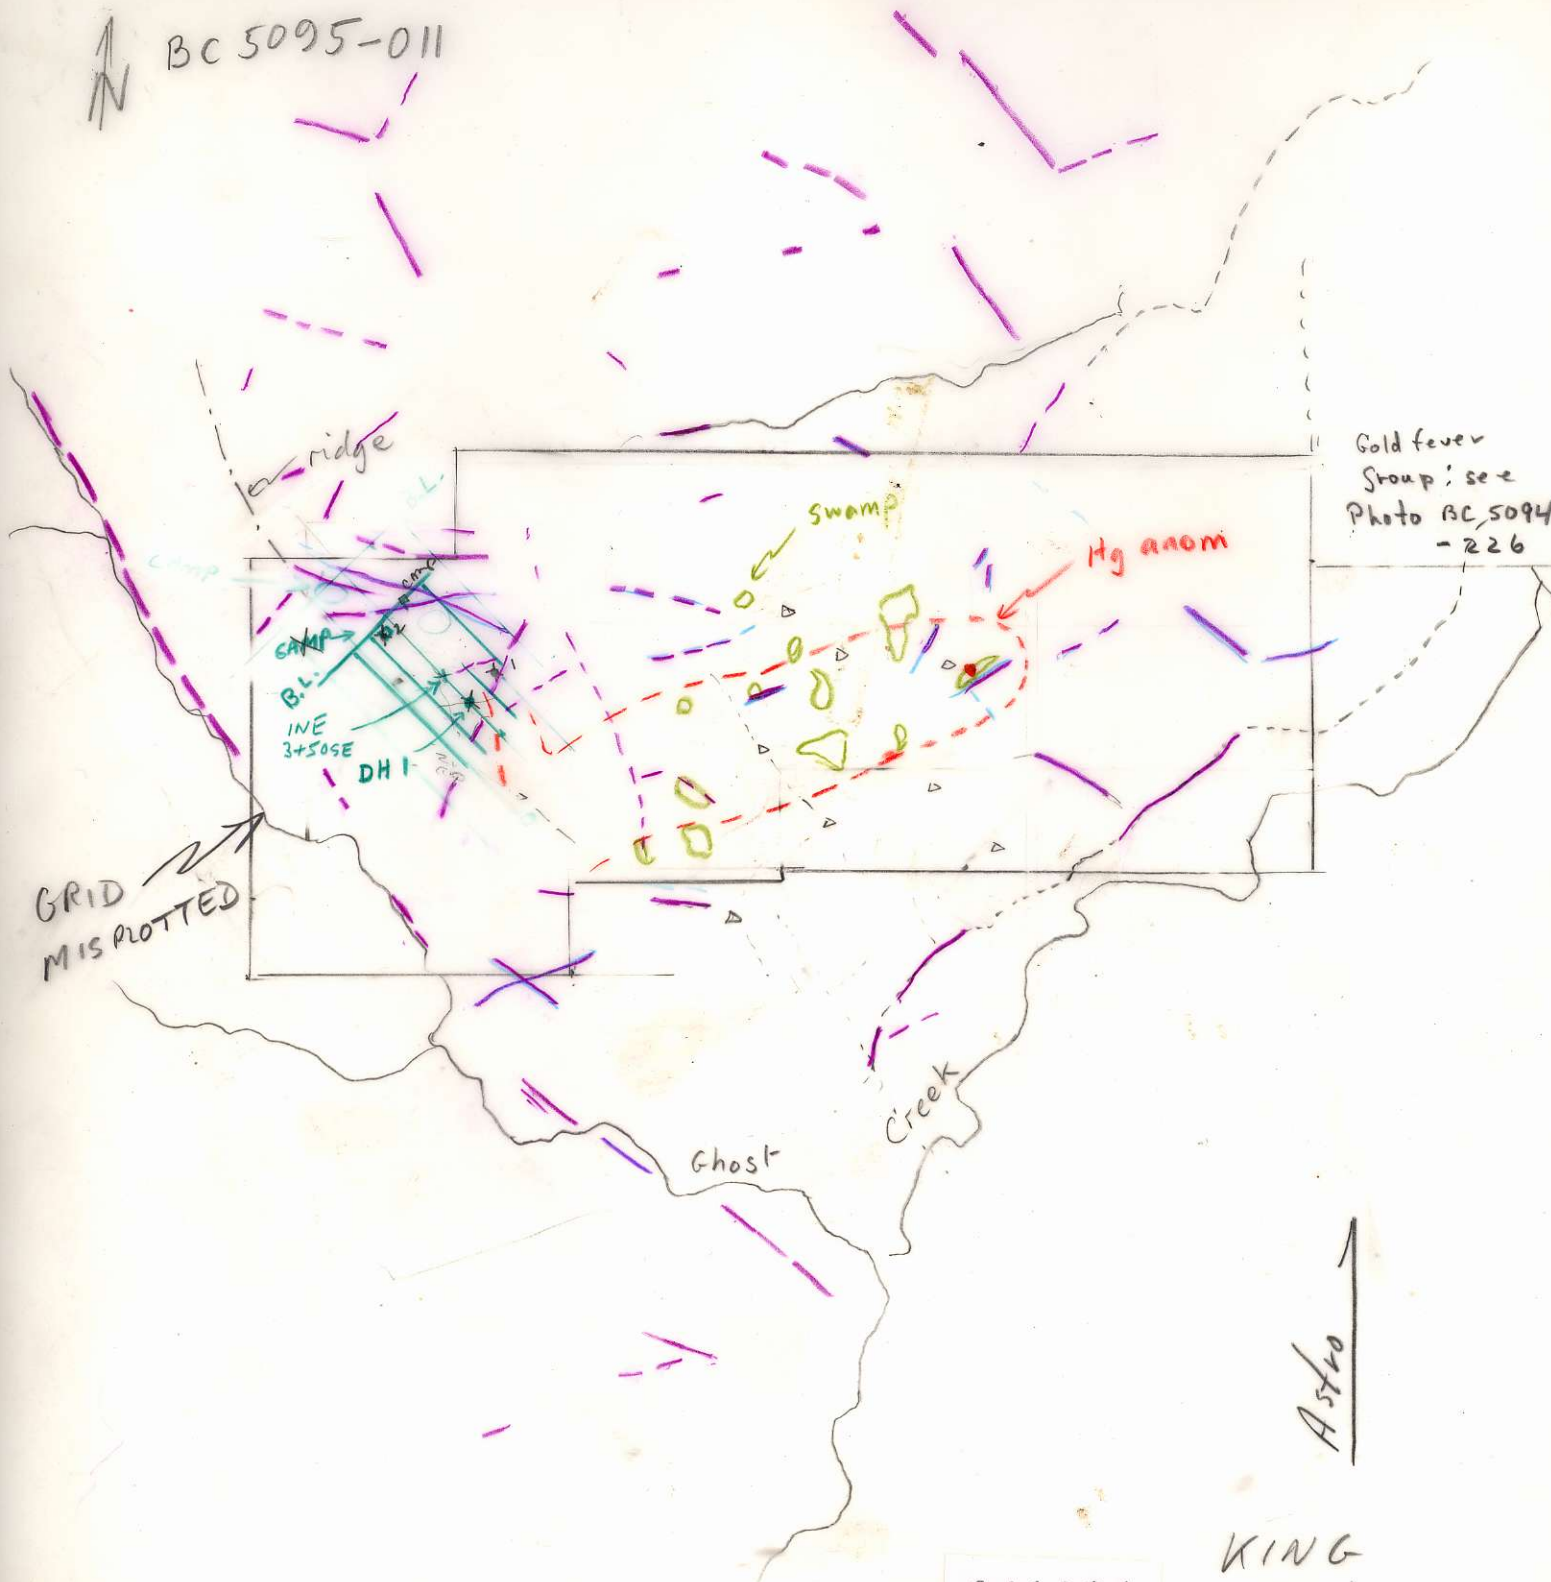

BC 5095-011

GRID MIS PLOTTED

Gold fever Group; see Photo BC 5094 - 226

841296  
King m-490

KING  
1:40,000?  
1:35,000

Phot of WH SERIES SAMPLES  
 KING PROPERTY

APRIL 16-23

1" = 400'

▲ ROCK CHIP  
 ■ SILT  
 ● SOIL  
 □ PREVIOUS SILT,

○ PREVIOUS SOIL  
 △ PREVIOUS ROCK CHIP

King Property  
(Central-west)

May 13/80

1:5000

G.W.