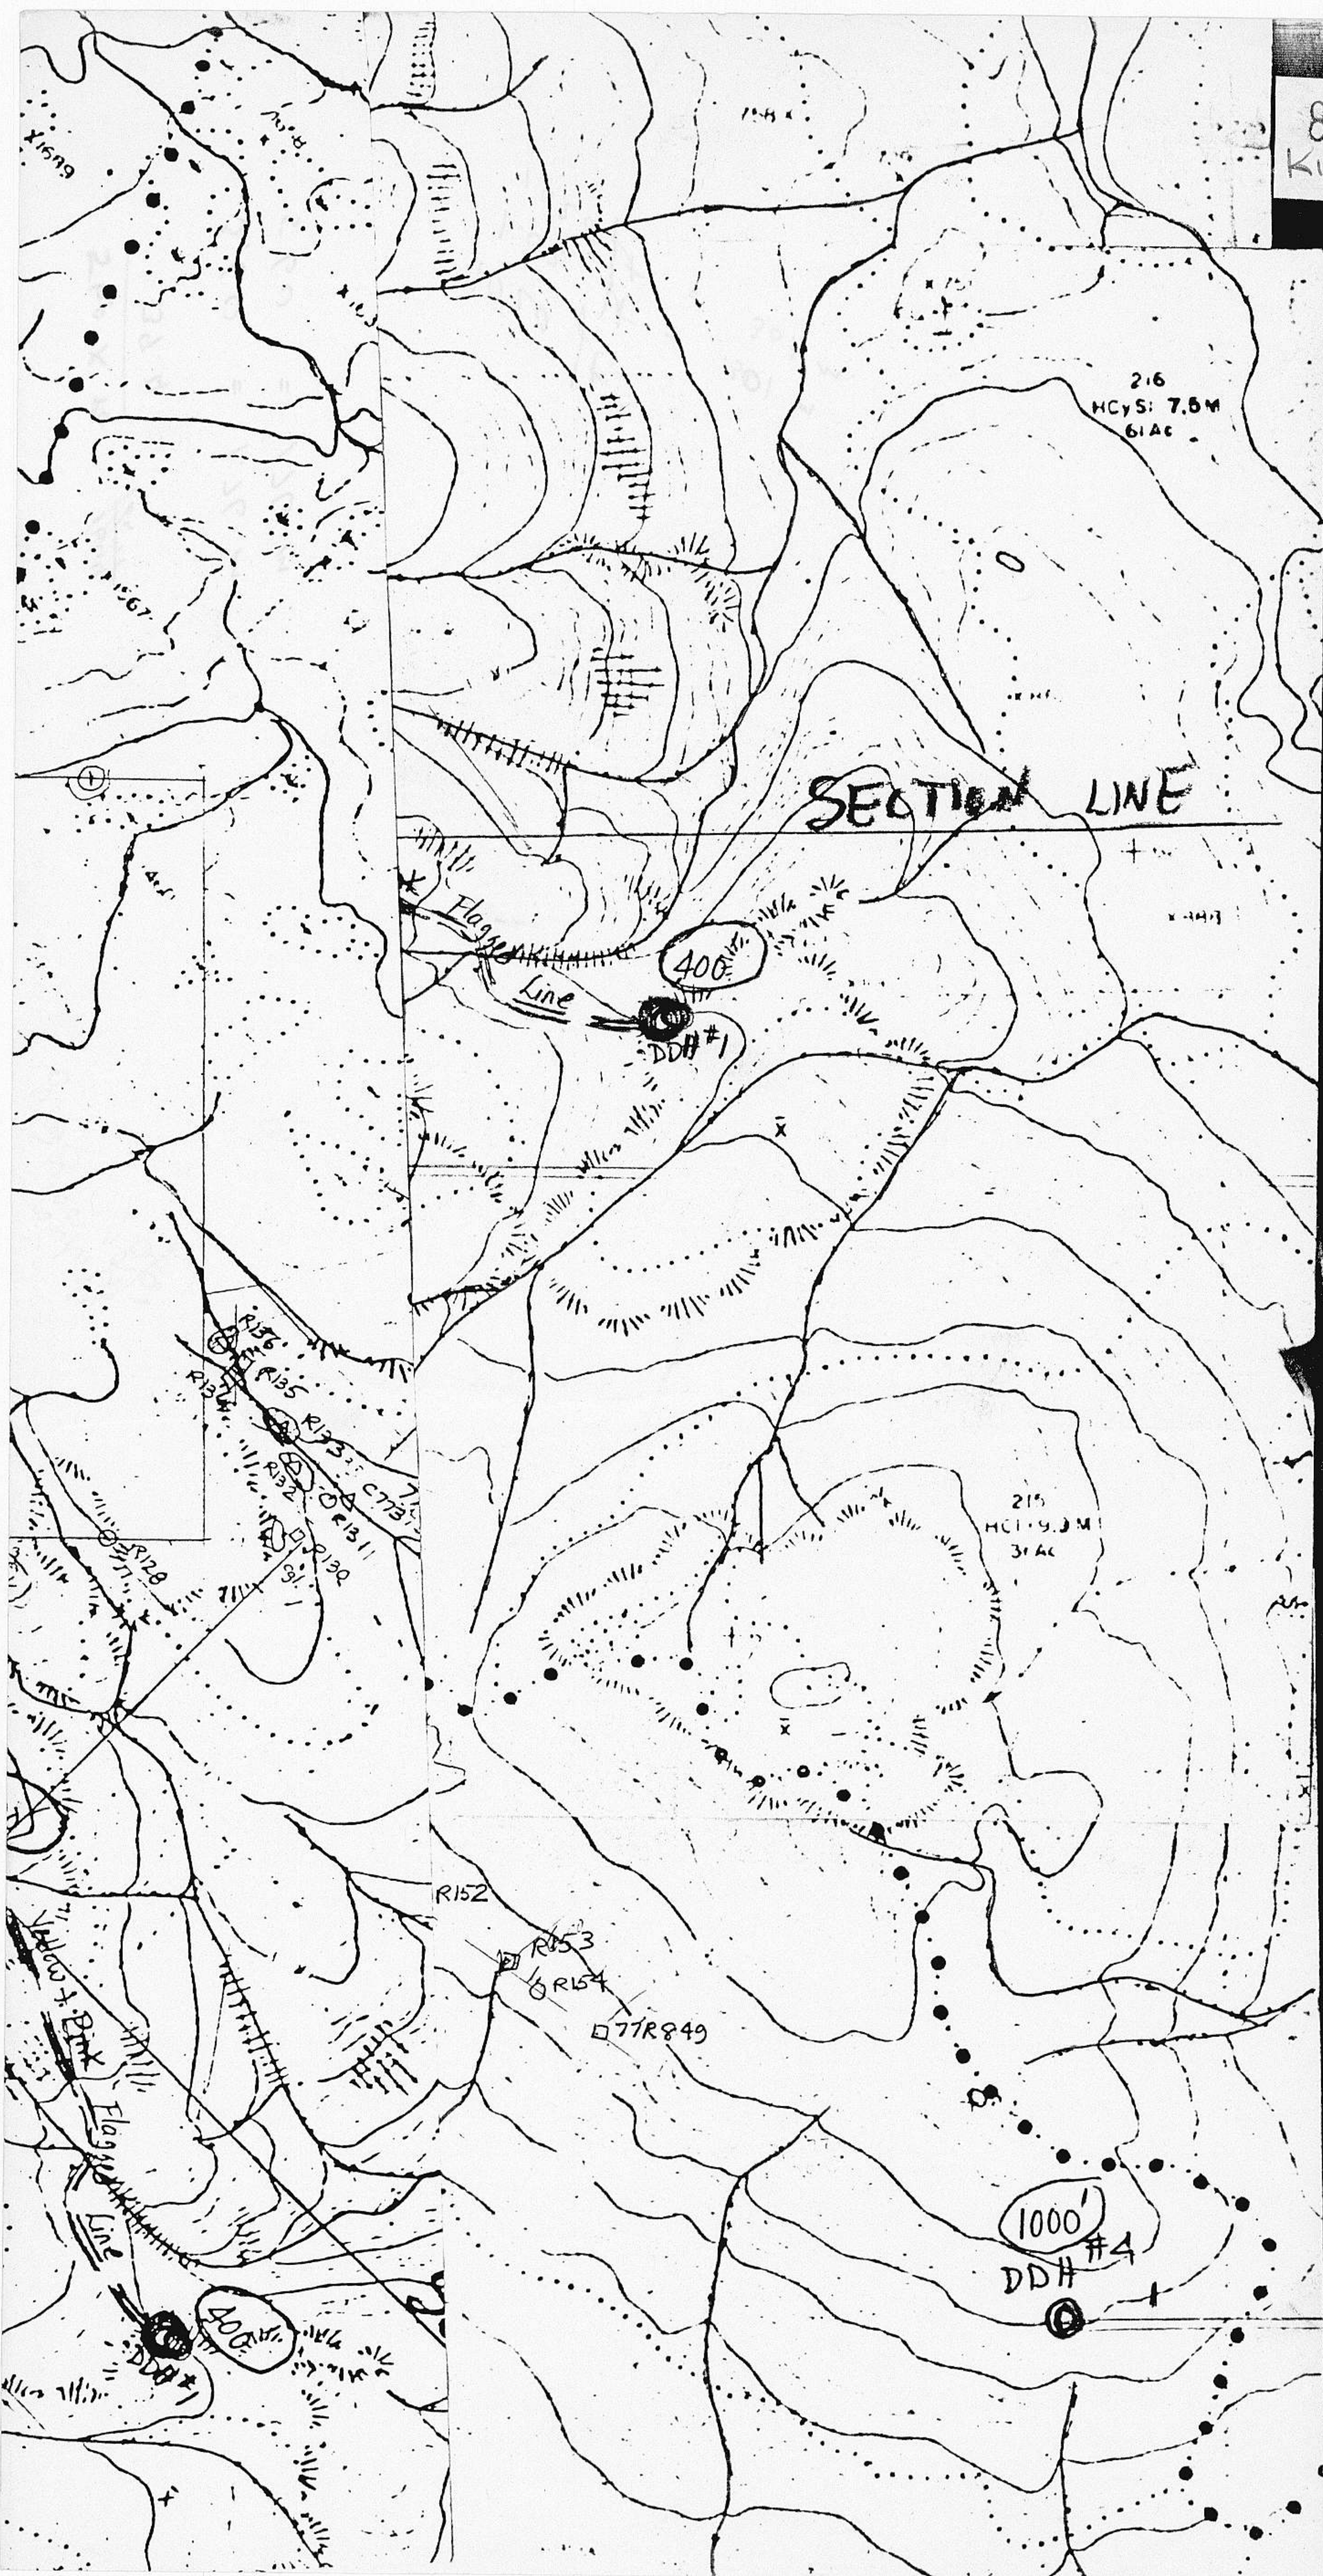

841284  
King M-490

BRITISH COLUMBIA  
GEOLOGICAL SURVEY  
This reference scale bar has been added to the original image. It will scale at the same rate as the image, therefore it can be used as a reference for the original size.

16

N (GHOST) MAIN LWS = 1"