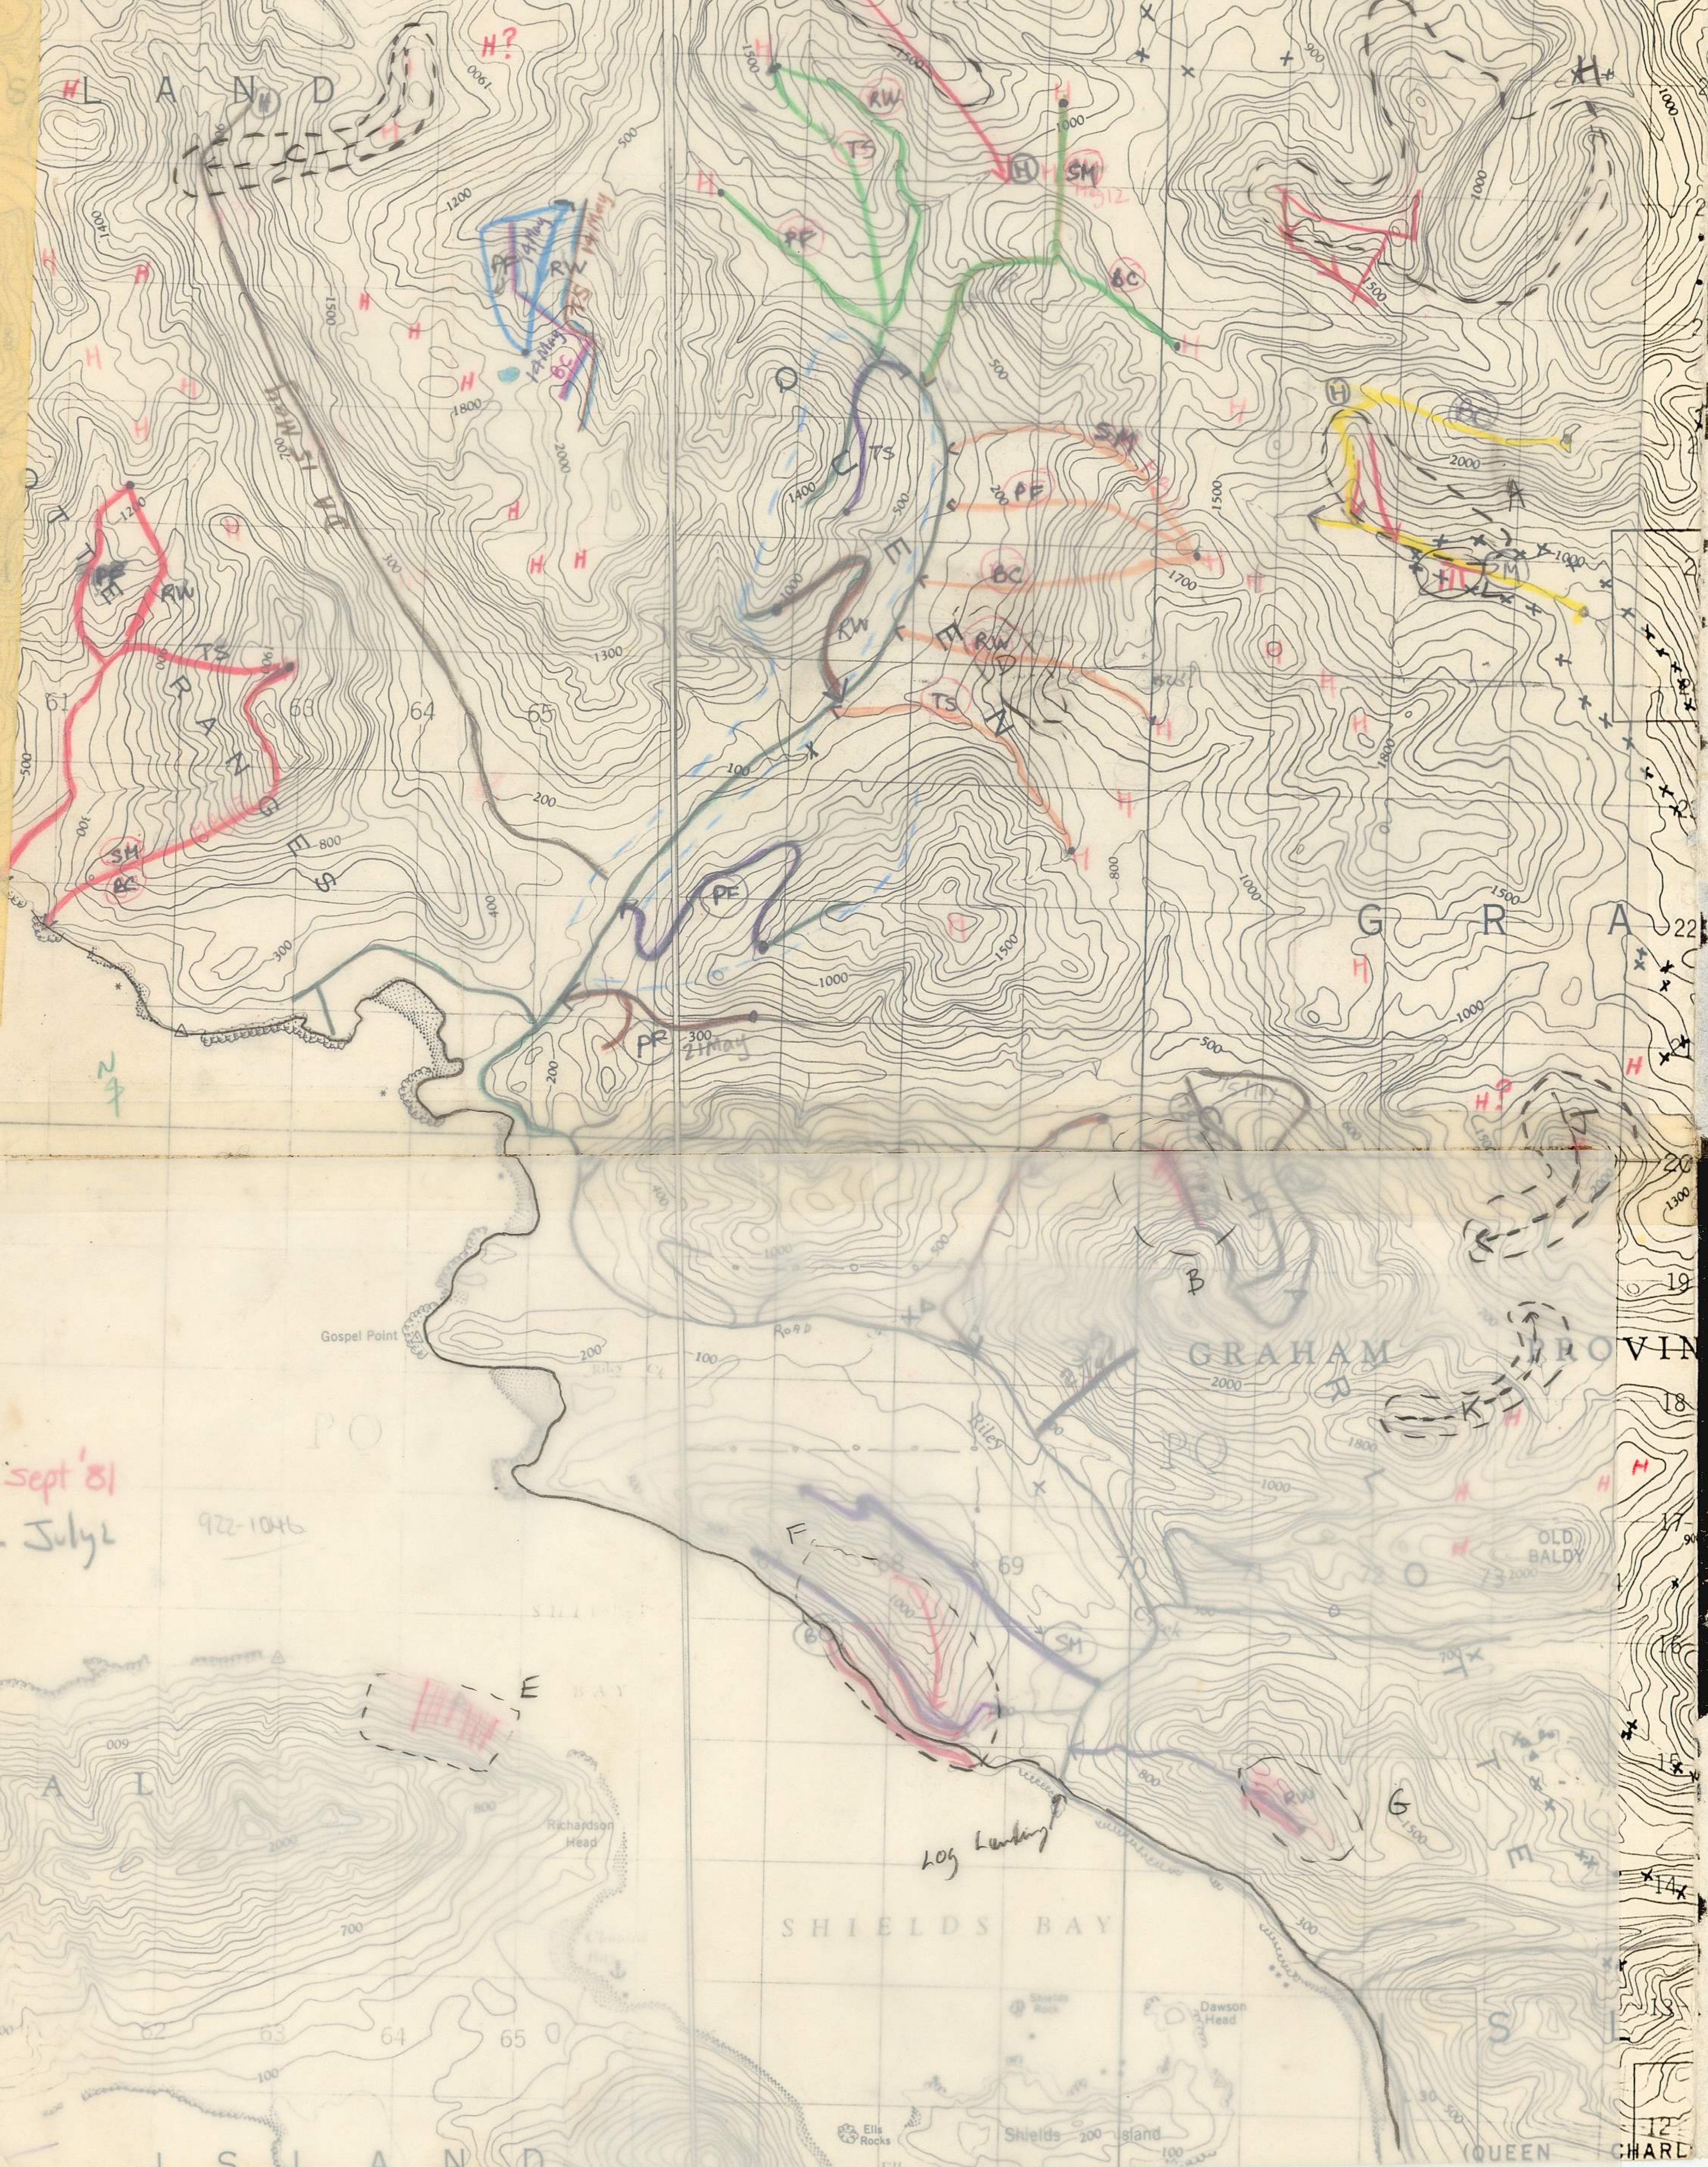

COMPLETED REGIONAL (KCO)

— sept '81
— July 2

922-1046

Log Landing

KC AREA
1:5000

841036
King-Courte

— sept '81 traverse

index to Traverses
by Date

- May 11
- May 12
- May 13
- May 14
- May 15
- May 18
- May 21
- May 26
- 2 July

KC AREA
1:2000
841035

— Sept 81 Traverses