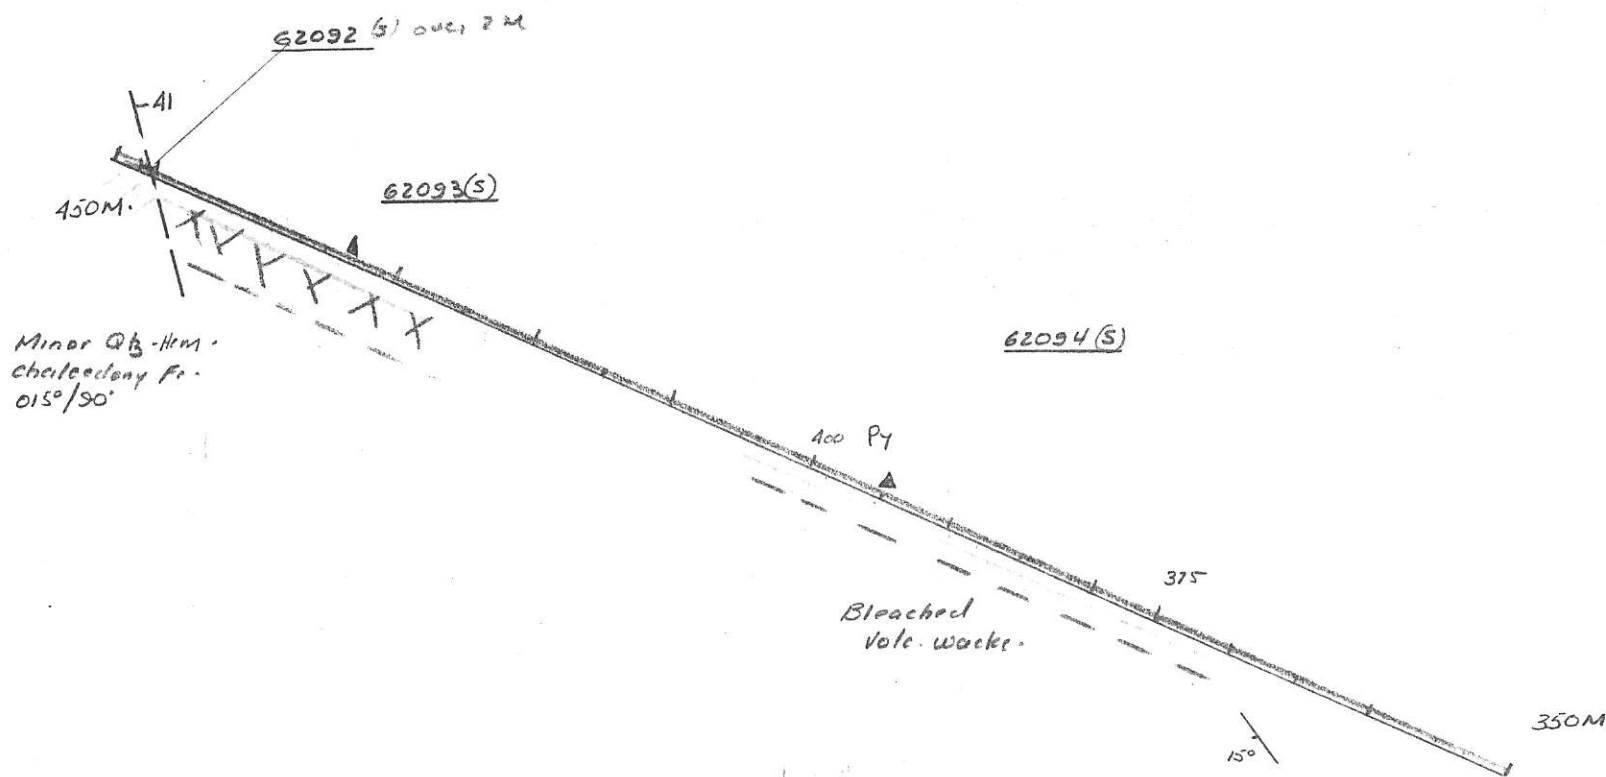

Samples.

- 62097 - Grab.
- 62098 - channel.

Sample

62096. select.

1:500

Samples  
62095, channel.

NORTH ROAD CUT

Minor Qz-Hem.  
chloritoid Fe.  
015°/90°

Samples.

62092 - Select over ~ 2.0 M.

62093 - Select.

62094 - Select.

North Road Cut.

5

Samples:

62090 select

62091 channel

North Road Cut.

(6)

NORTH ROAD CUT.

Samples.

62085 - select Qz Vein over 6.9 M.

62086

62087 - Grab.

62088 - Channel.

62089 - Channel.

Samples.  
62086.-channel.