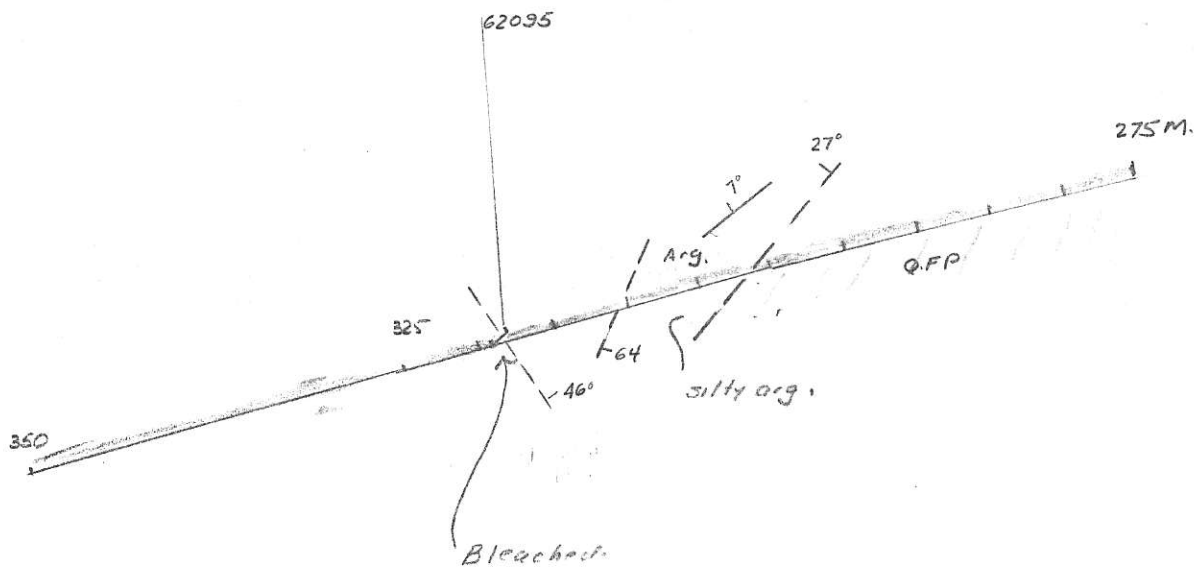

Samples.

- 62097 - Grab.
- 62098 - channel.

Sample

62096. select.

1:500

Samples  
62095, channel.

NORTH ROAD CUT

Minor Qz-Hem.  
chloritoid Fe.  
015°/90°

Samples.

62092 - Select over ~ 2.0 M.

62093 - Select.

62094 - Select.

North Road Cut.

5

Samples:

62090 select

62091 channel

North Road Cut.

(6)

NORTH ROAD CUT.

Samples.

62085 - select Qz Vein over 6.9 M.

62086

62087 - Grab.

62088 - Channel.

62089 - Channel.

Samples.  
62086.-channel.