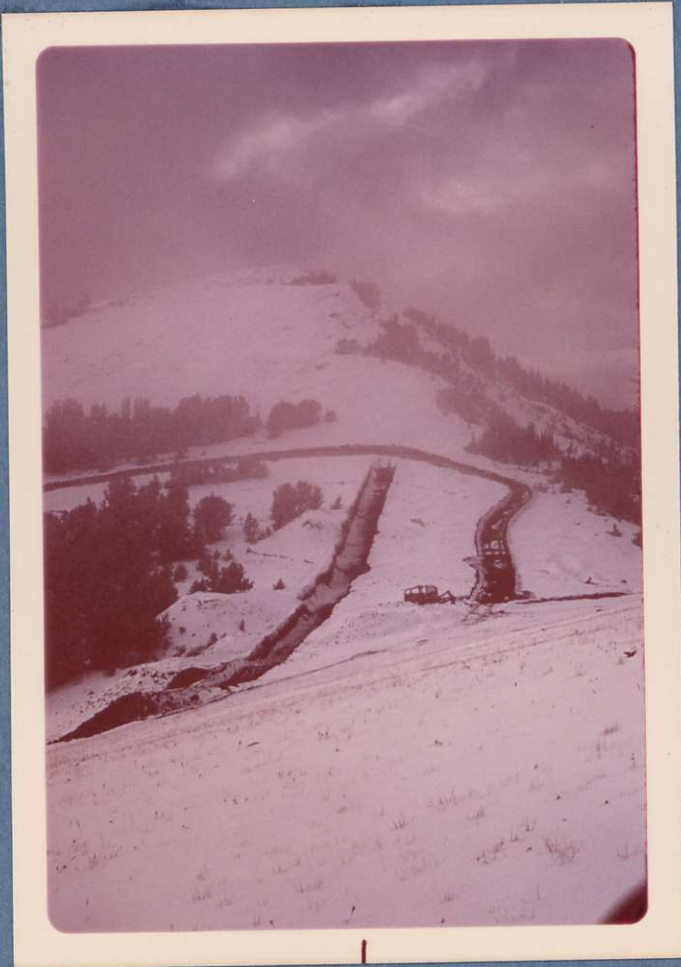

840435

STIRRUP CREEK

PHOTOS

C422

View of main ridge looking
Southeast