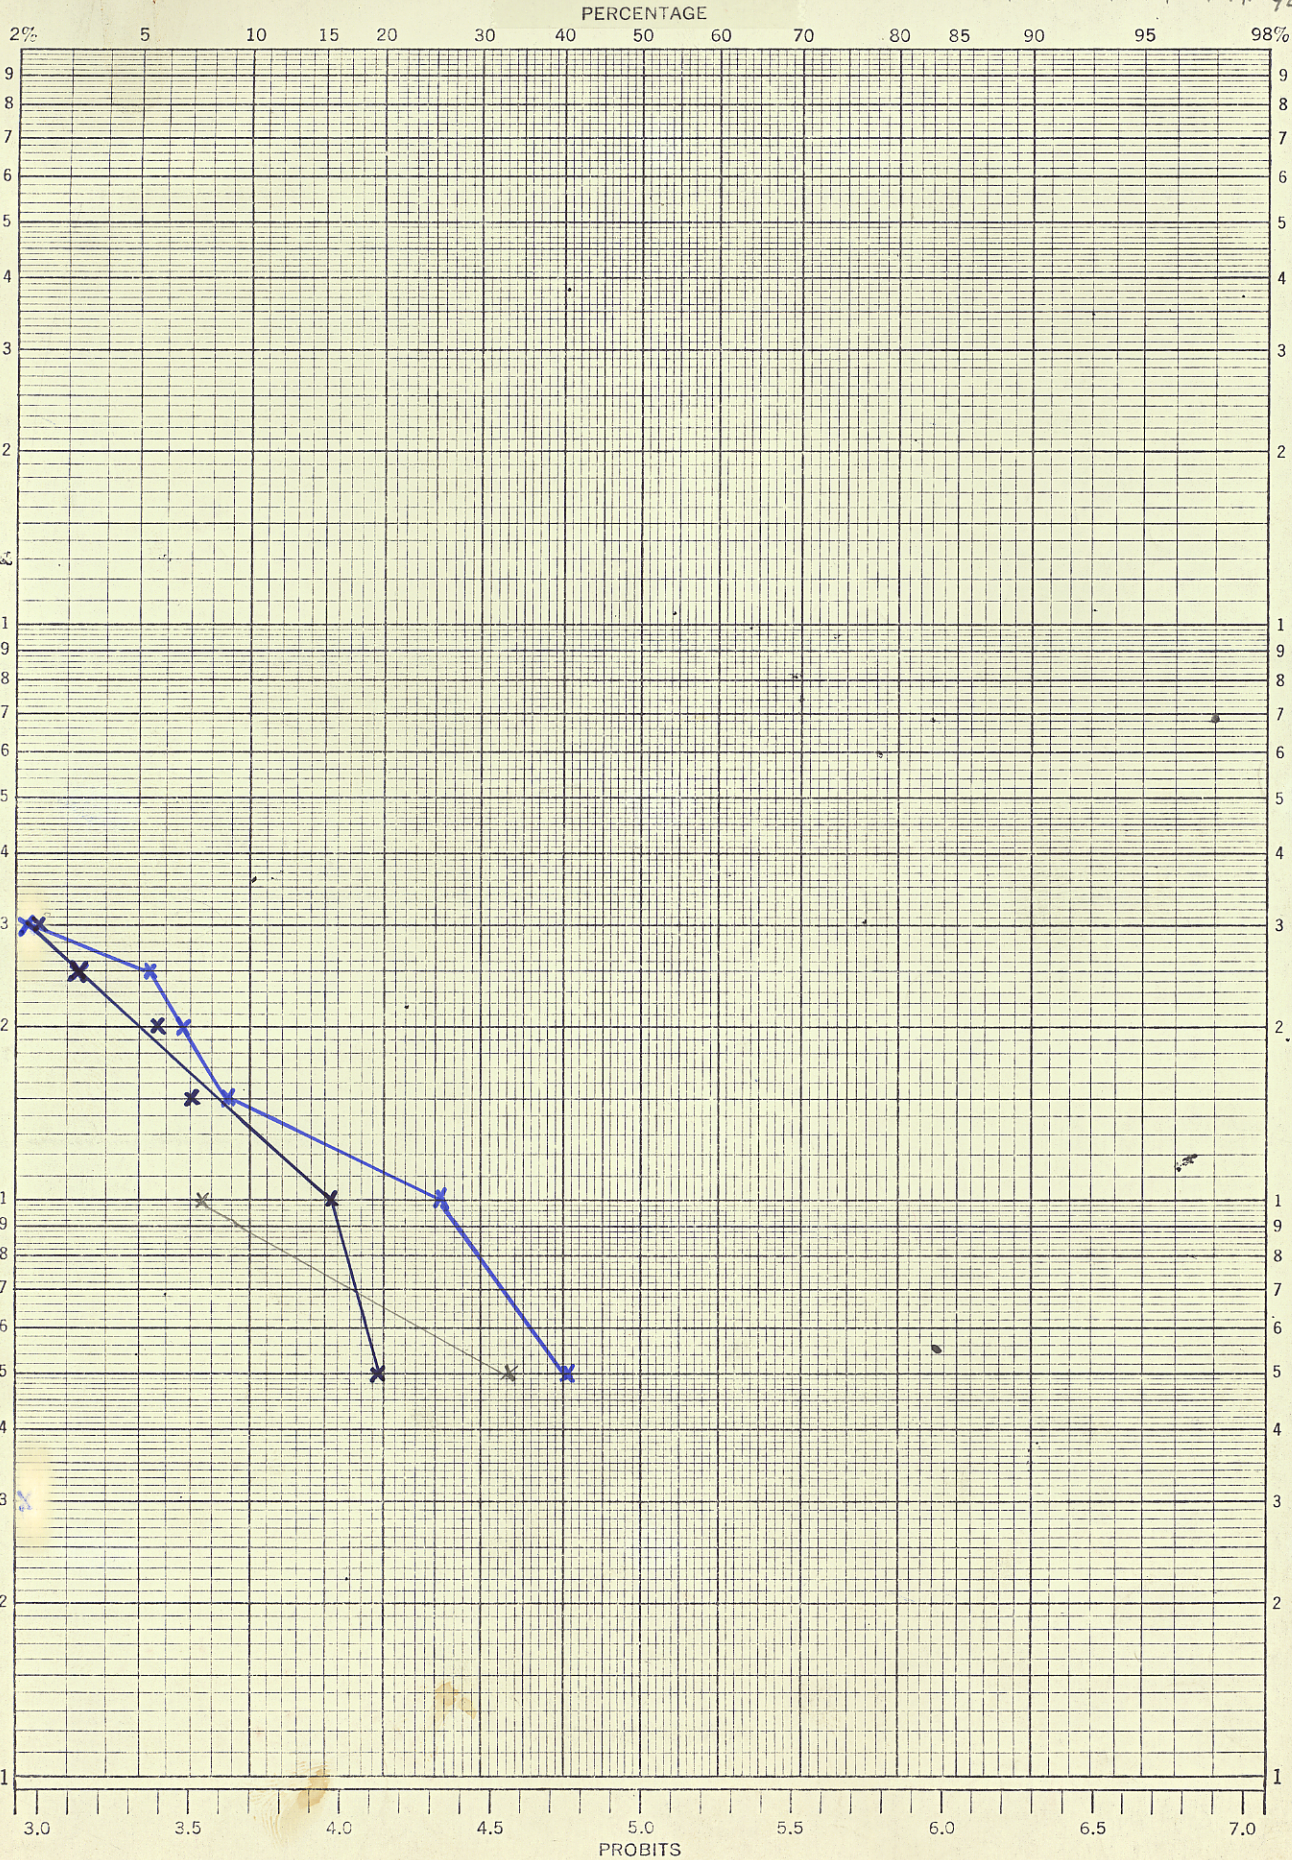

840380

SOILS: Au: VITAL RANGE
ROCKCHIPS: Au: VITAL RANGE
SILTS: Au: VITAL RANGE

100
p.p.b.

46 8030
MADE IN U.S.A.
KEUFFEL & ESSER CO.
PROBABILITY
X 3 LOG CYCLES

~~_____~~ : Au : VITAL RANGE

15
20
25
30
35
45

105, 210, 45(x2), 570

	SOILS		ROCK CHIPS		SILTS	
	~~NUM~~	CUM TOT. % C.T.	~~NUM~~	CUM % C.T.	~~NUM~~	CUM % C.T.
n	134	225 100.00 40.44	103	128 100.	18	27 100.0
5	33	9188 ~~50.00~~ 25.77	5	25 19.53	7	9 33.33
10	38	5855 ~~25.77~~ 8.88	11	20 15.62	2	2 7.4
15	4	207 ~~8.88~~ 6.66	2	9 7.03	-	-
20	4	1573 ~~6.66~~ 5.33	3	7 5.46	-	-
25	7	912 ~~5.33~~ 2.22	1	4 3.12	-	-
30	1	25 ~~2.22~~ 1.77	1	3 2.34	-	-
35	-	4 ~~1.77~~ 1.77	1	2 1.56	-	-
45	1	4 ~~1.77~~ 1.77	1	1 .78	-	-
		270, 210, 105 3