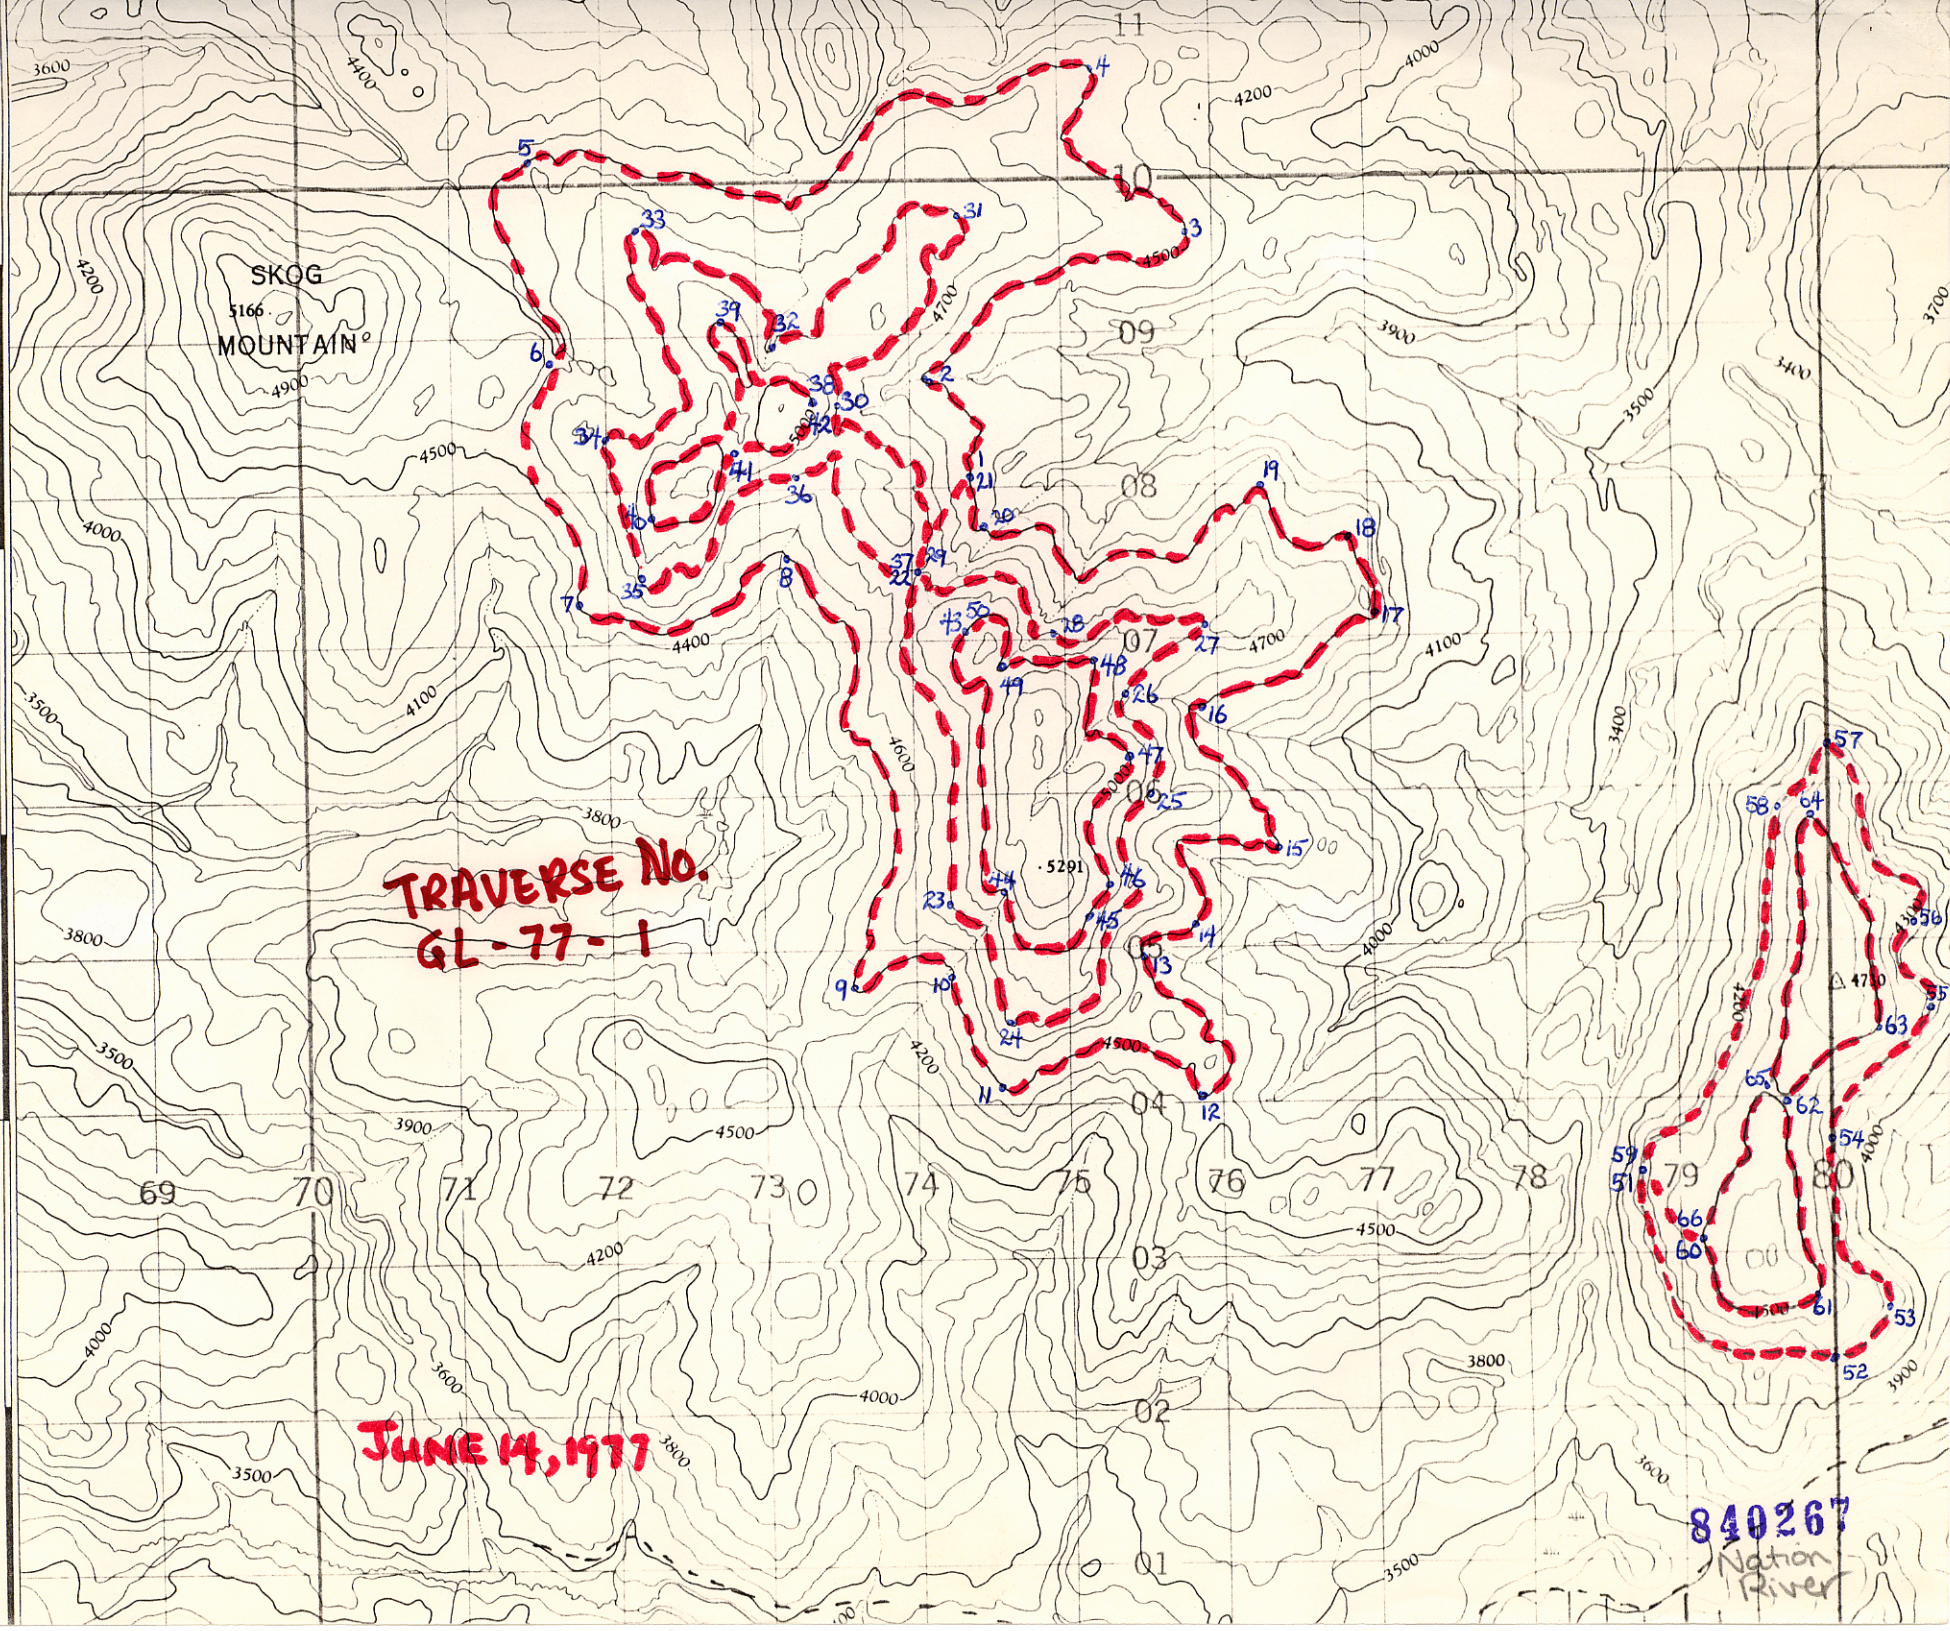

11
10
09
08
07
06
05
05'
03
02
01

**TRAVERSE NO.
GL-77-1**

JUNE 14, 1977

840267
Nation River