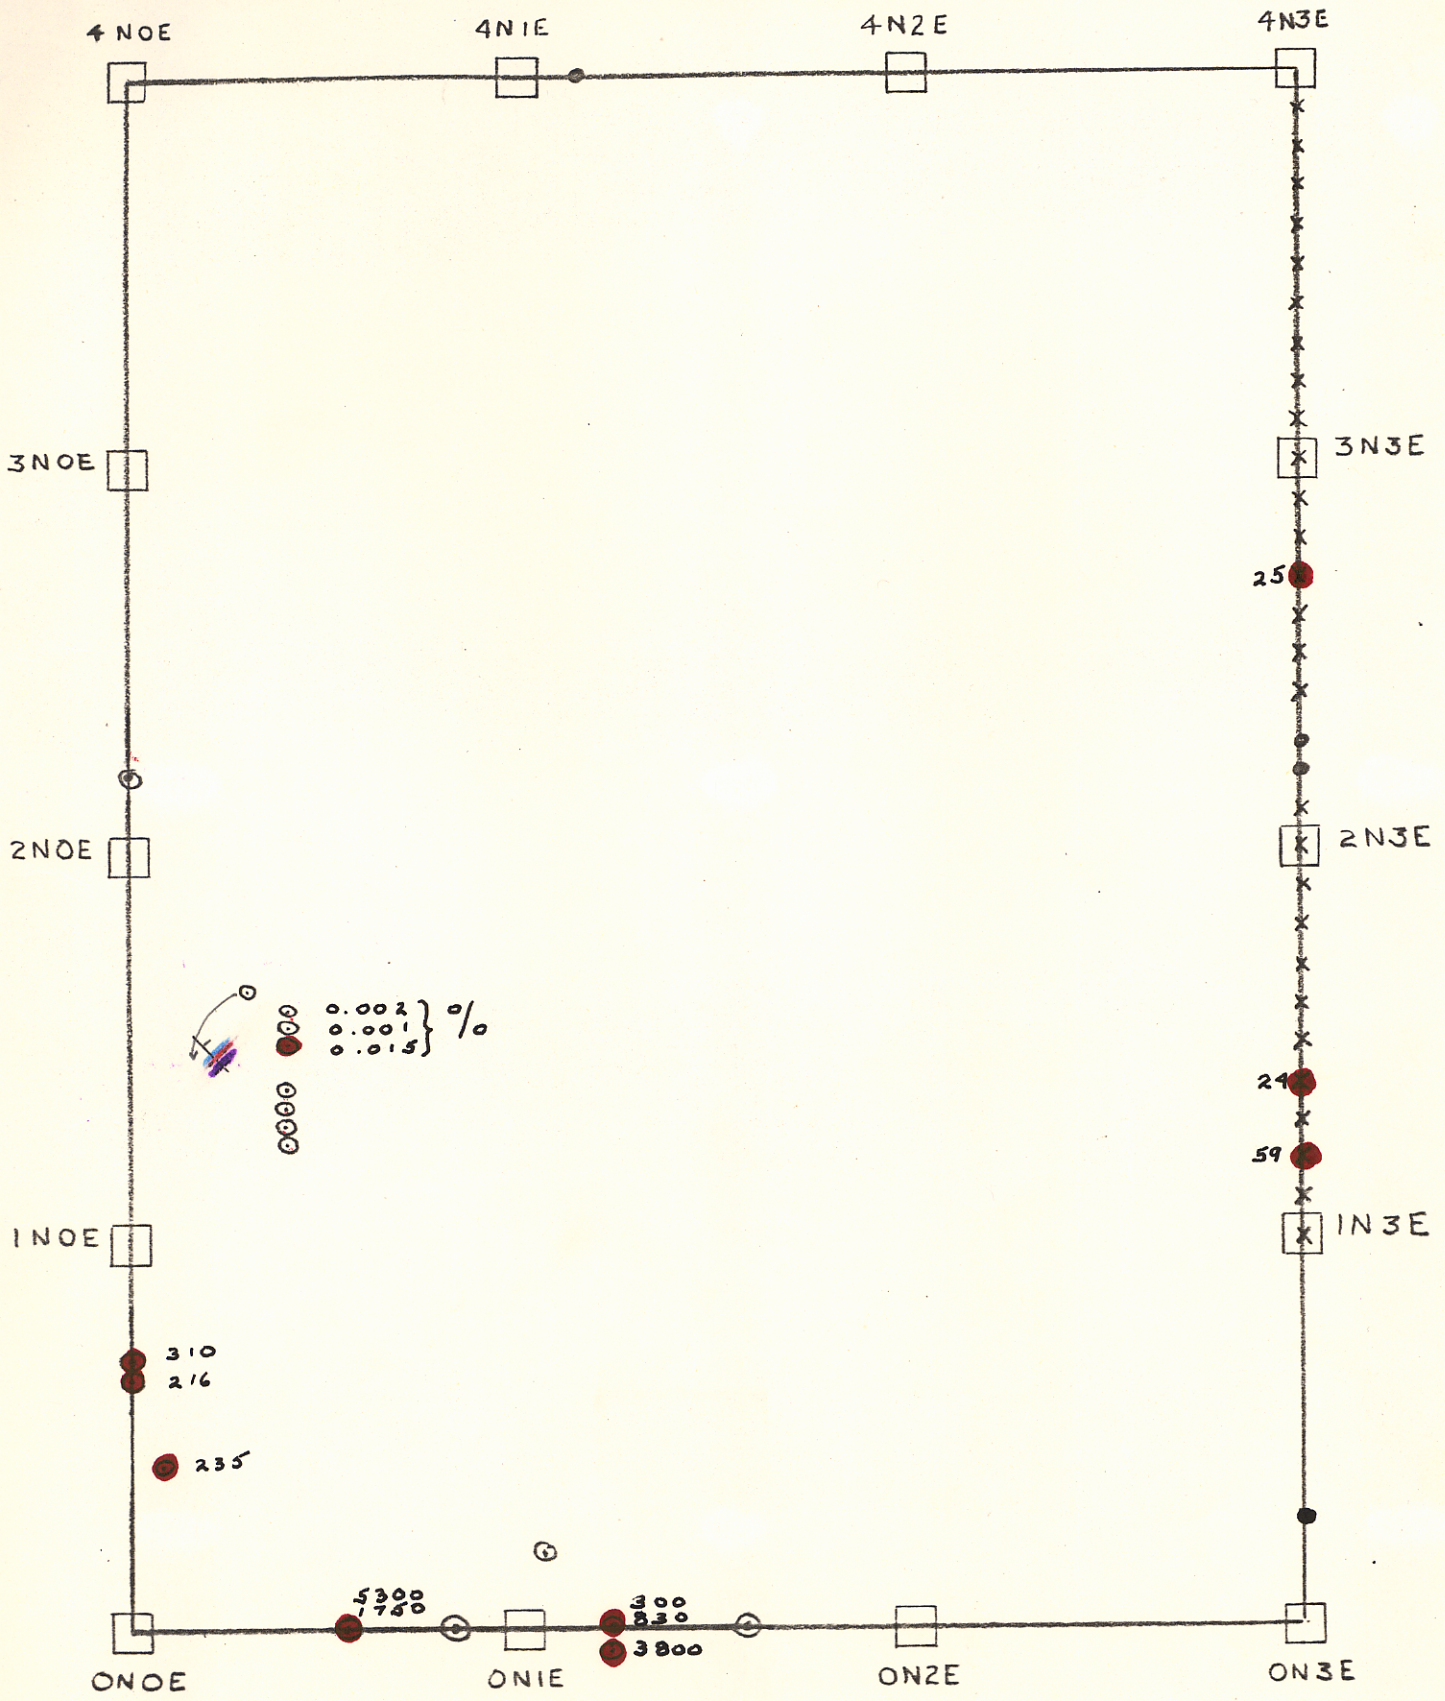

# NATION RIVER U 446

  
 0.002 } %
   
 0.001 }
   
 0.015 }
   

- x SOIL
- SILT
- ROCK

MOLYBDENUM

840262