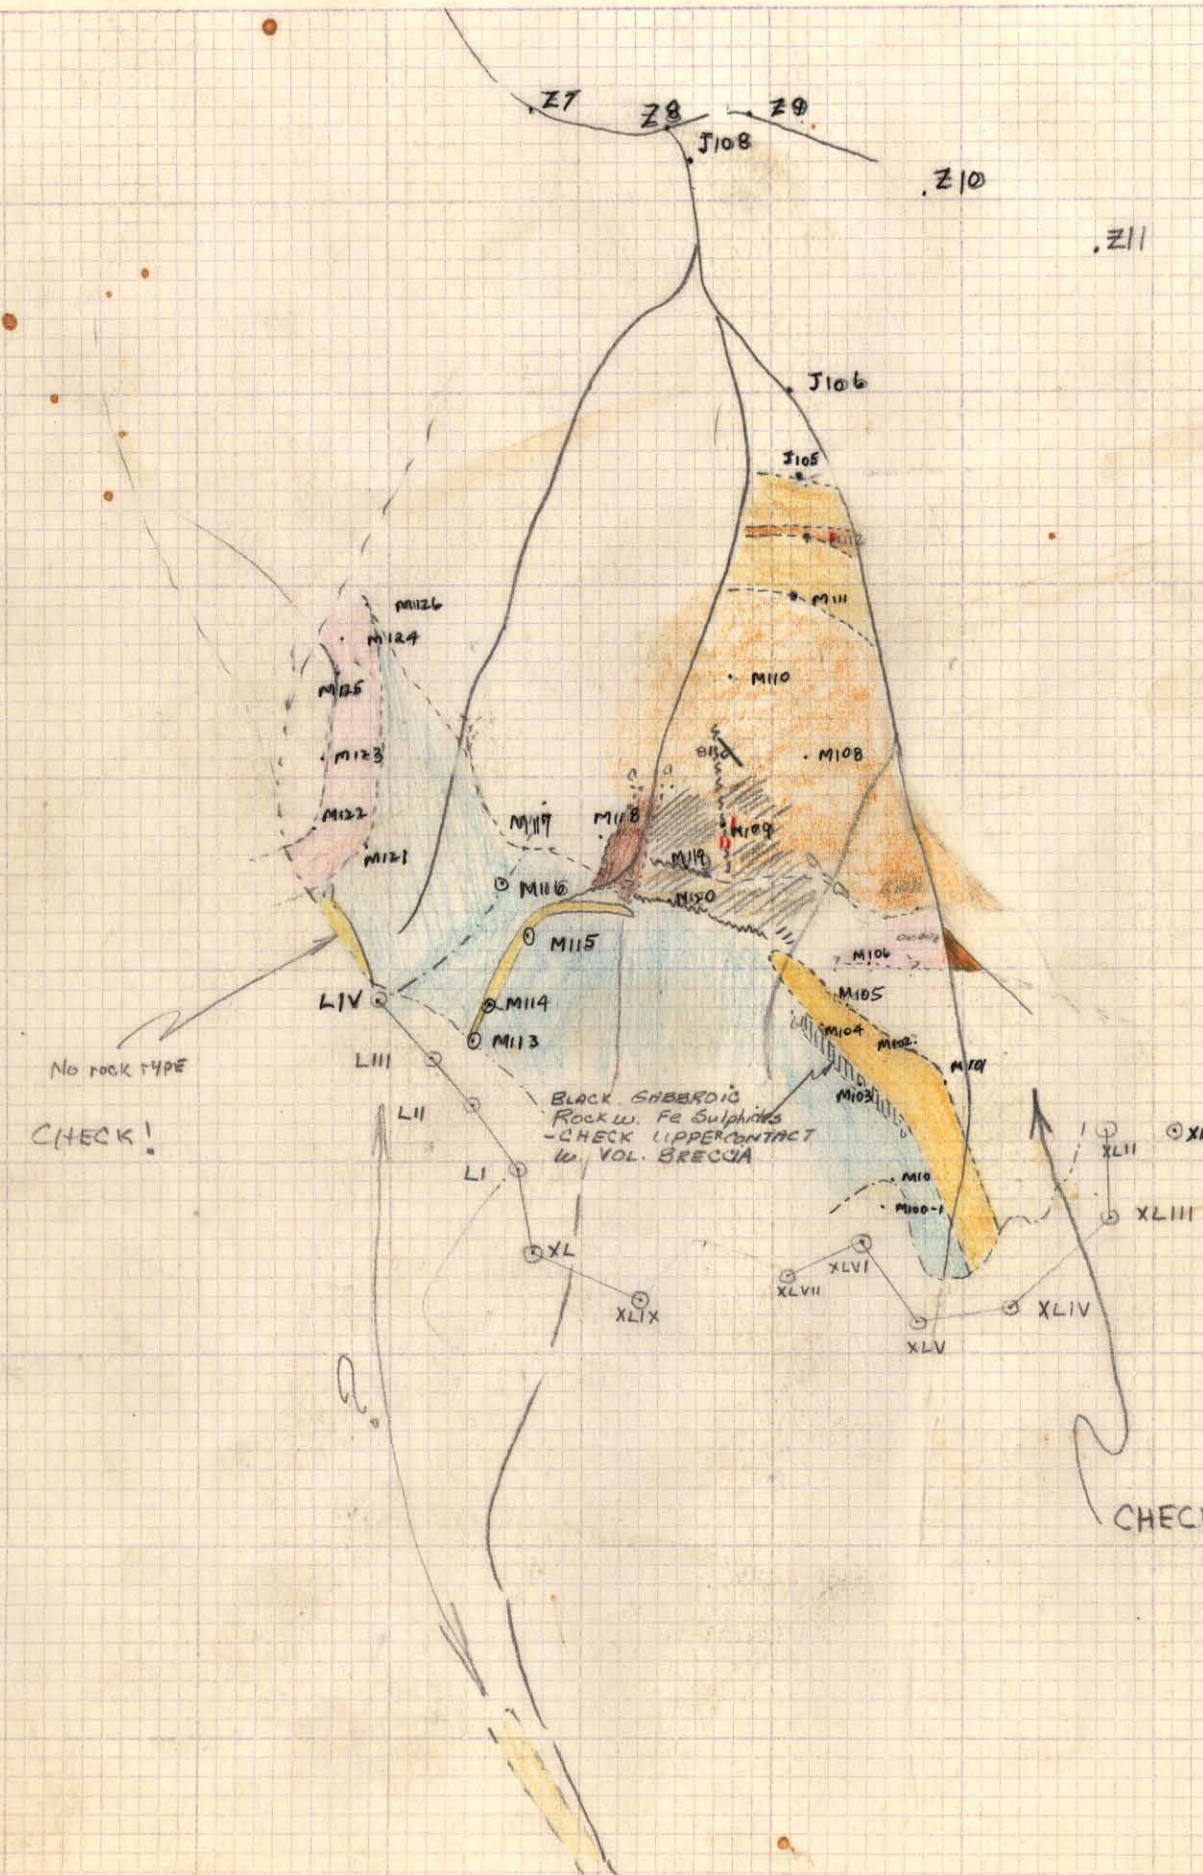

TELKWA CANYON PROJECT

LEGEND

- VOL BRECCIA
- DIORITE
- GOSSANS - CHERTY
  TEXTURE - HEAVY Fe
  SULPH
- PURPLE VOL & GOSSANS
  & BRECCIA
- Fractures AND/OR JOINTS
- PURPLE VOL.

S. SIDE T. CANYON
NEAR GOSSAN PEAK

SCALE 1" = 200'
DRAWN BY M.J. BELET

840138