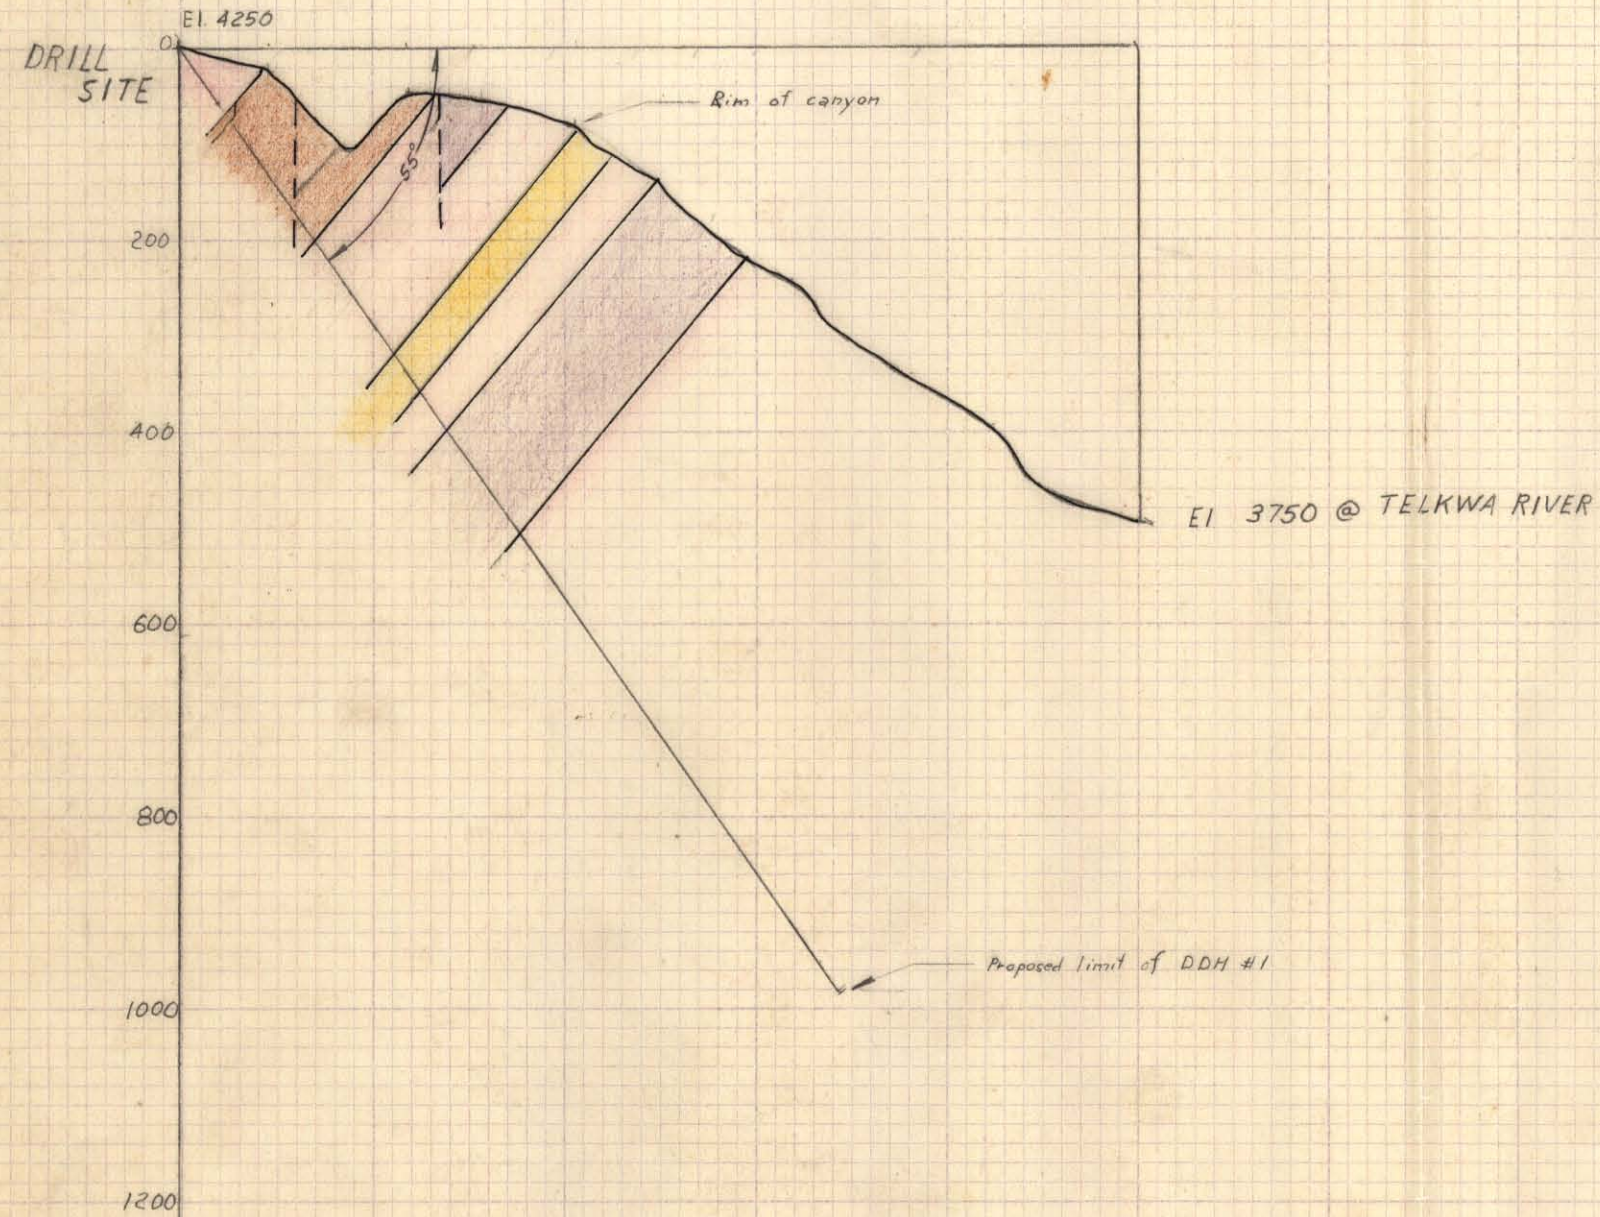

TELKWA CANYON PROJECT

DDH #1

PROJECTED CROSS SECTION

Cross section on line 021°

LEDGEND

DIORITE

MONZONITE

PURPLE VOLCANICS

SYENITE

840137

DW

KEUFFEL & ESSER CO.
MADISON, U.S.A.