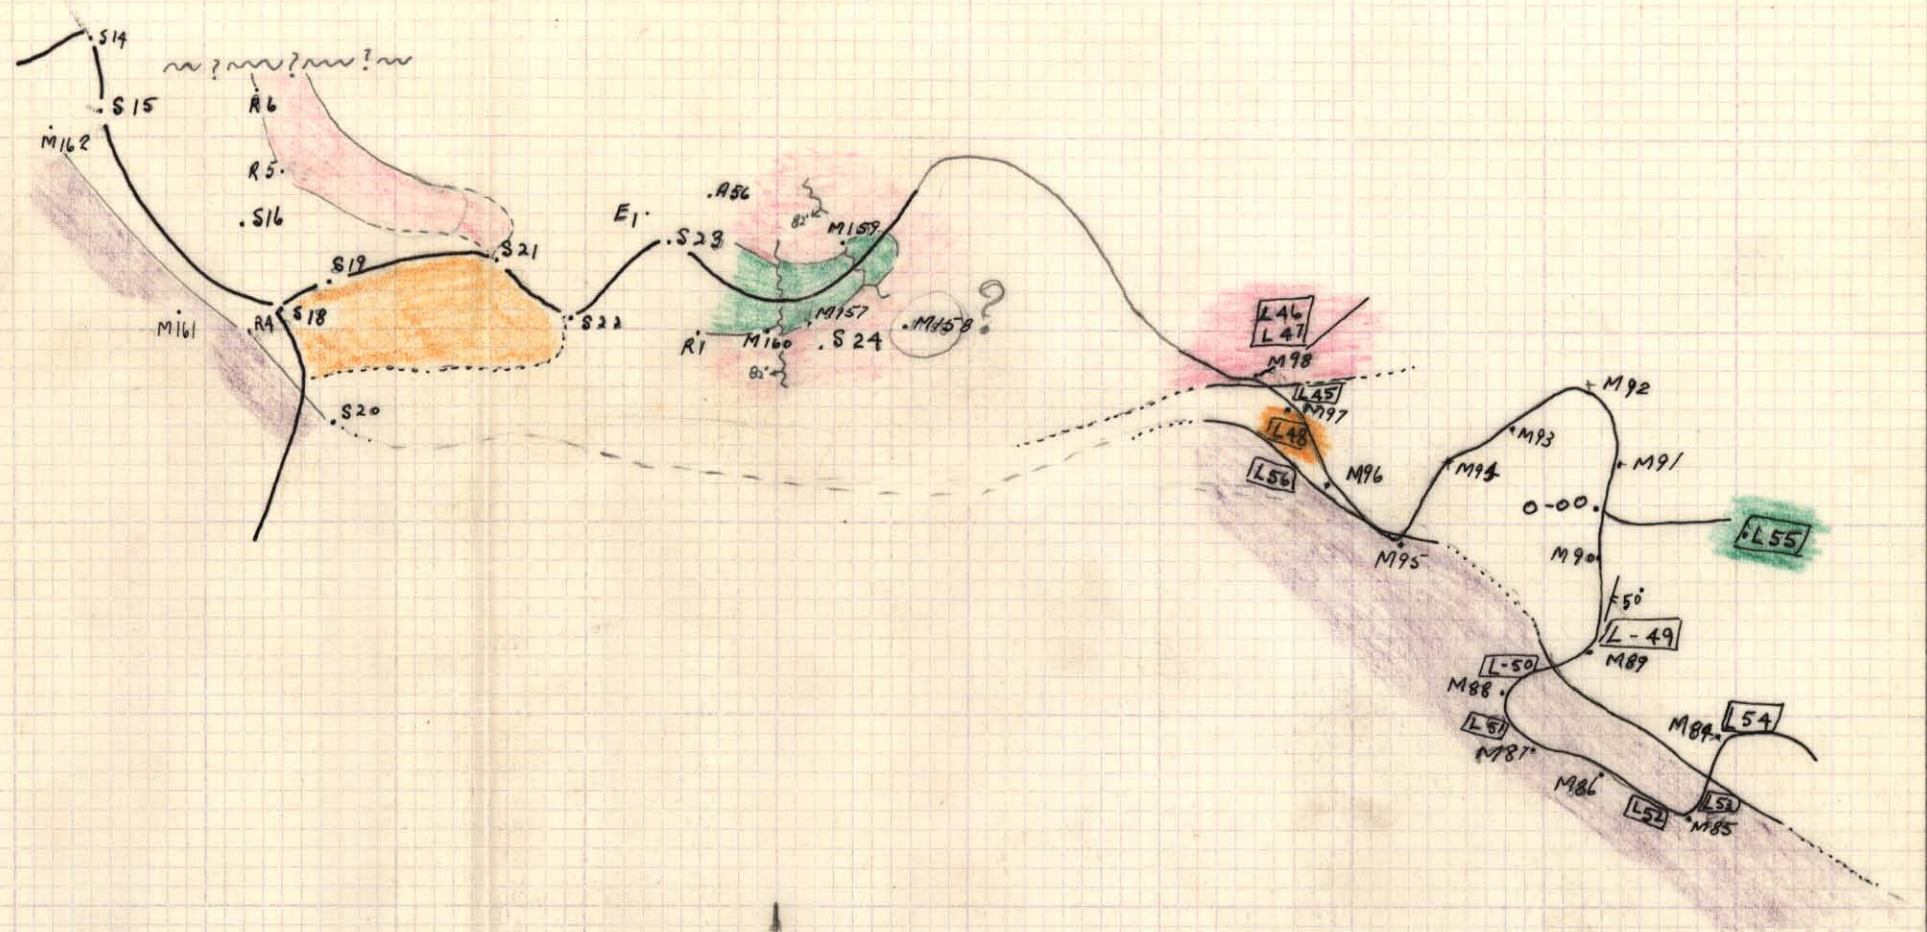

TELKWA CANYON PROJECT

SCALE 1" = 200'

MONZONITE	
GOSSAN	
META SED.	
DIORITE	

840136

KIEFFEL & ESSER CO. MADE IN U.S.A.