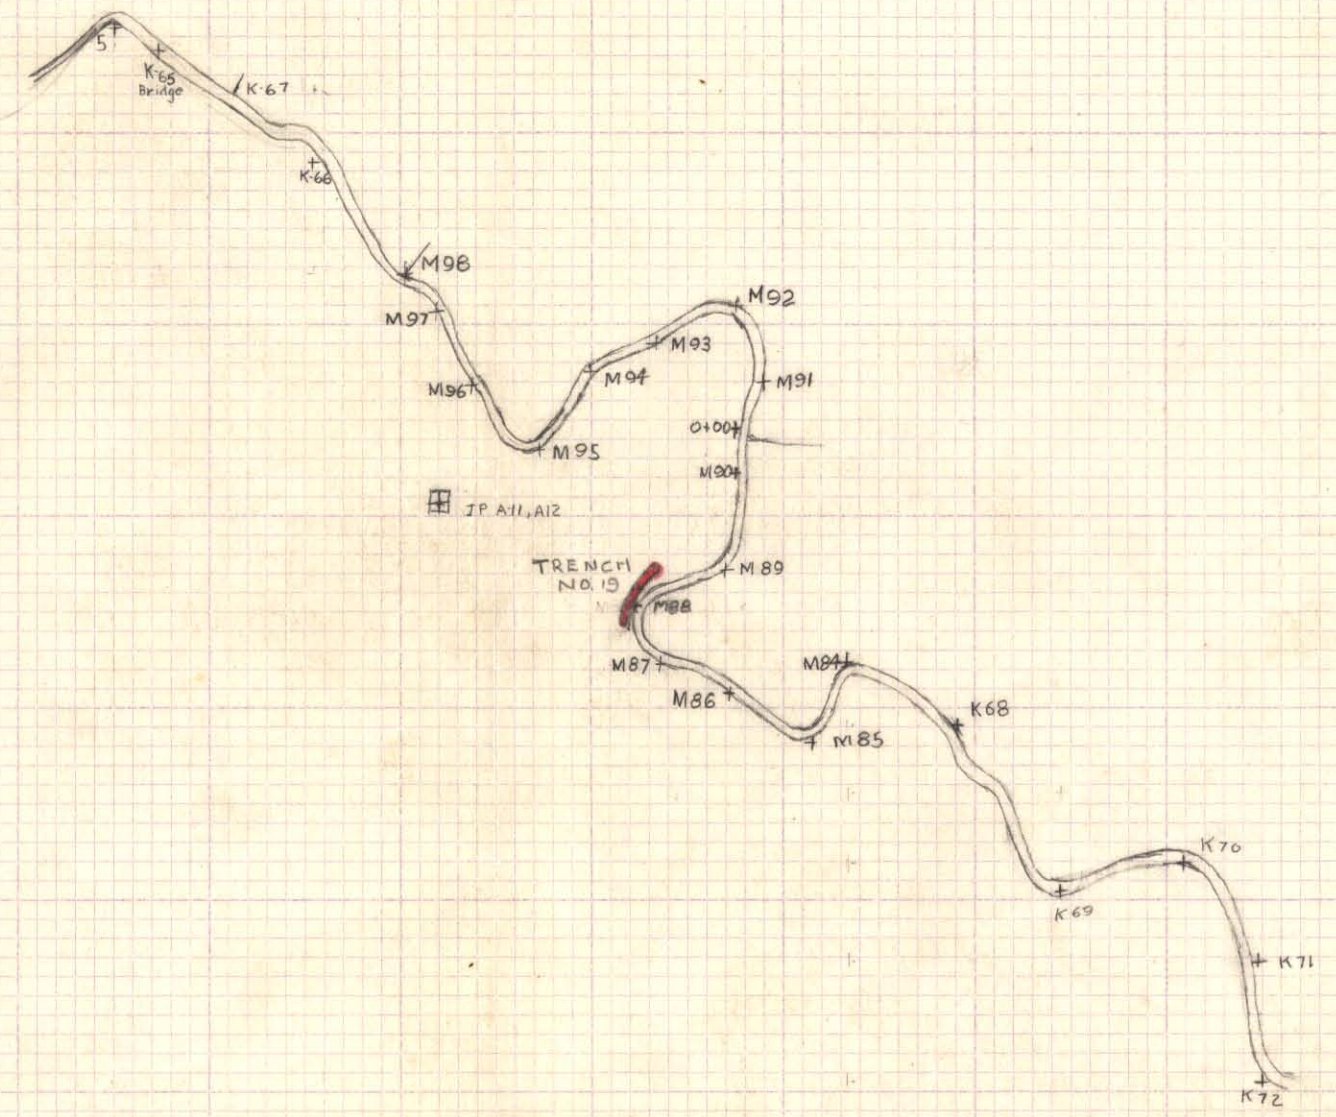

Scale 1 inch = 200 feet

Telkwa River above camp

840135