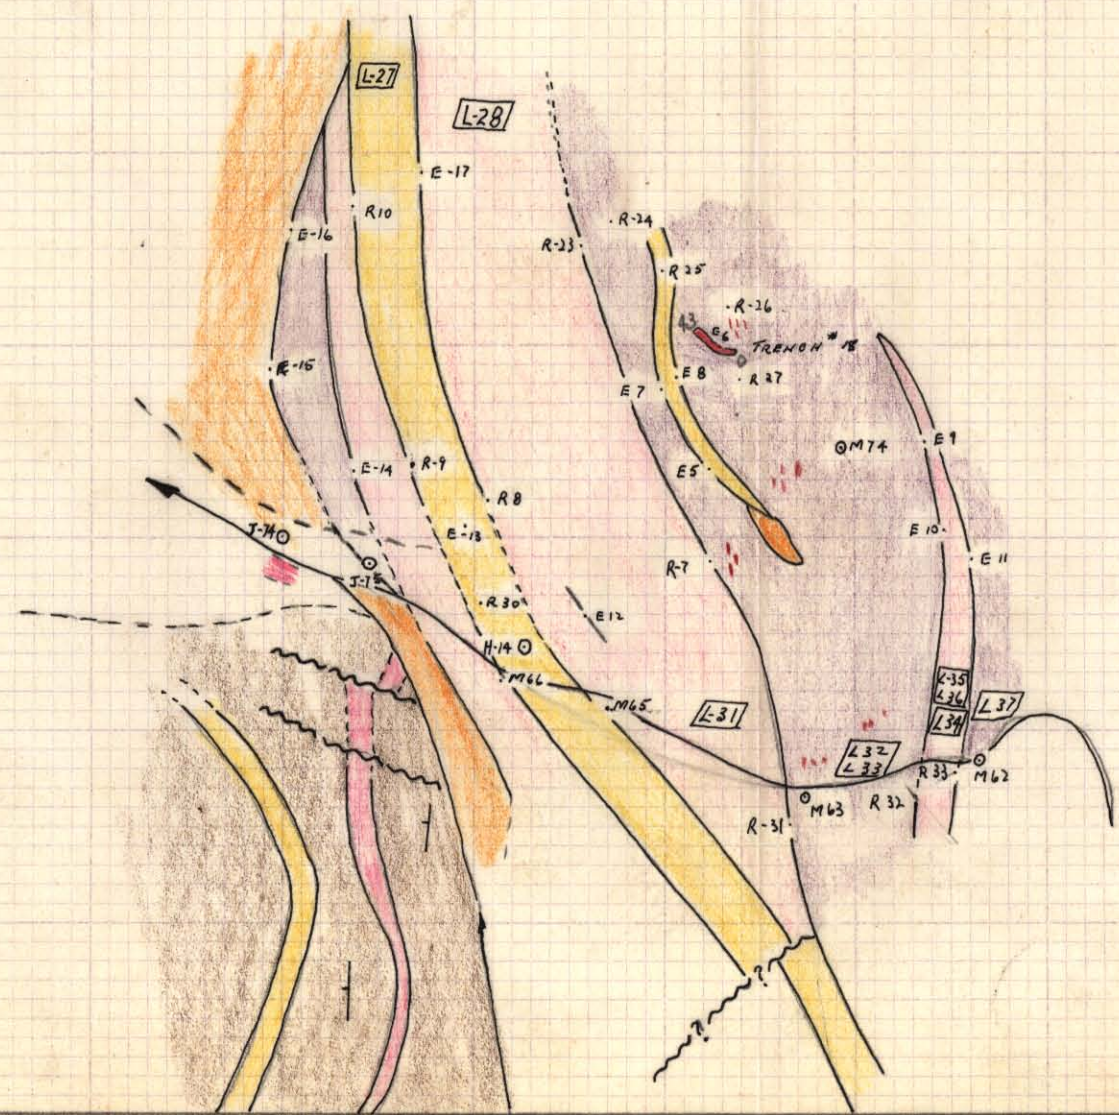

TELKWA CANYON PROJECT

LEGEND

	MONZONITE
	DIORITE
	SYENITE
	GOSSEN
	Cu BEARING Rx

This reference scale bar has been added to the original image. It will scale at the same rate as the image, therefore it can be used as a reference for the original size.

840134