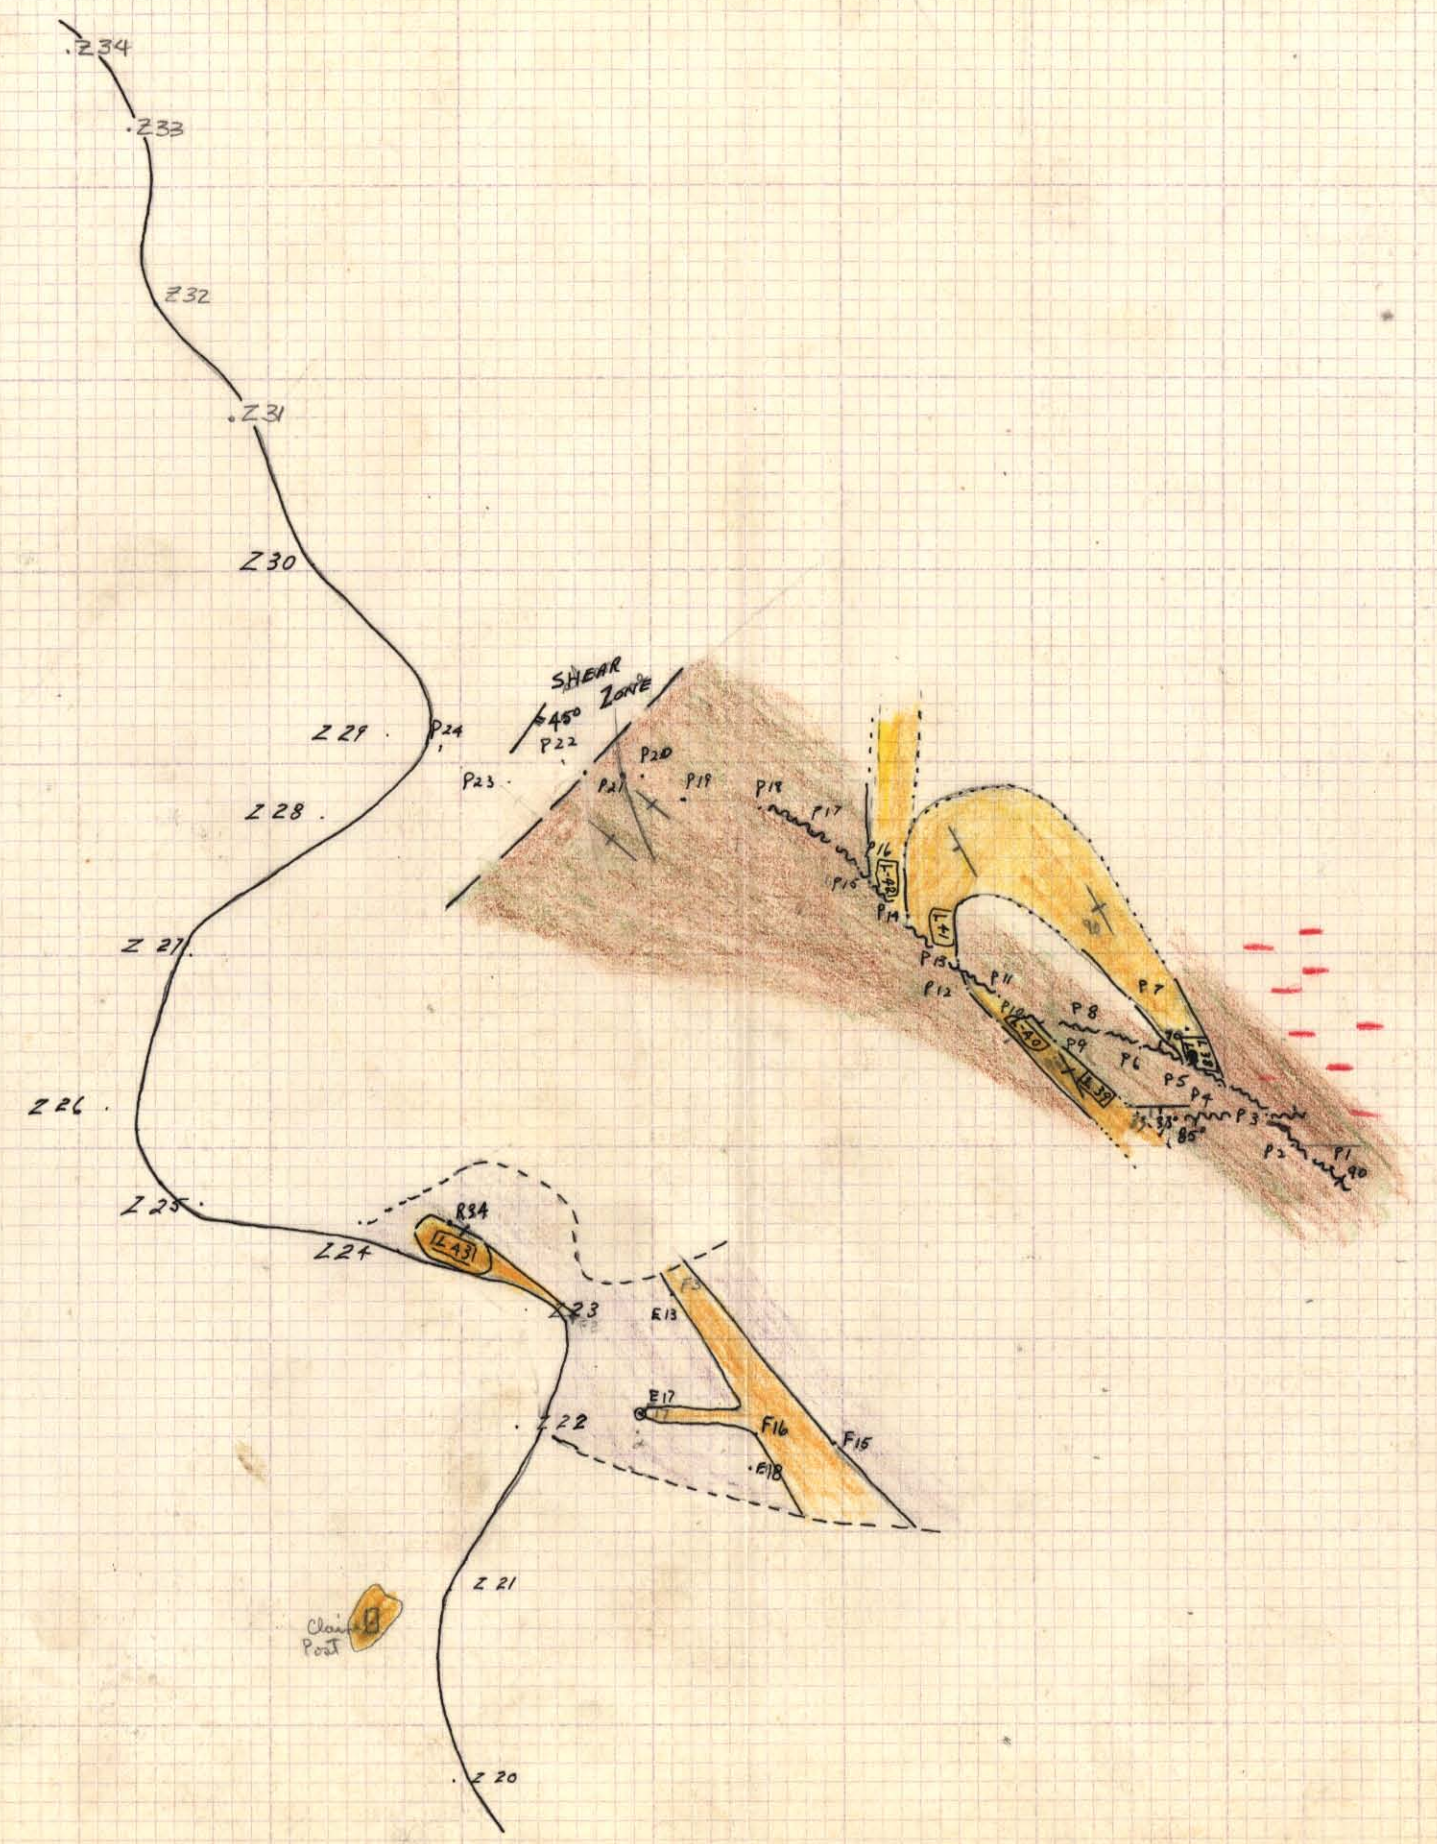

093L 072

# TELKWA CANYON PROJECT

1966

Aug 28, 1966

913 SYENITE  
 967 VOLCANICS + BRECCIA

SCALE 1" = 200'

SCALE 1" = 200'

This reference scale bar has been added to the original image. It will scale at the same rate as the image, therefore it can be used as a reference for the original size.