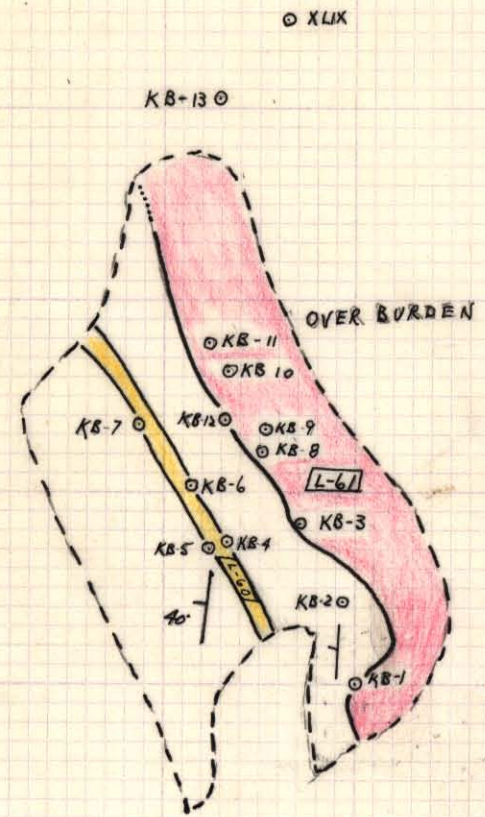

093 L 072

# TELKWA CANYON PROJECT

1966

SEPT 12, 1966  
 SCALE 1" = 200'

### LEGEND

	DIORITE
	SYENITE
	INTERBEDDED VOLCANICS WITH ...

This reference scale bar has been added to the original image. It will scale at the same rate as the image, therefore it can be used as a reference for the original size.