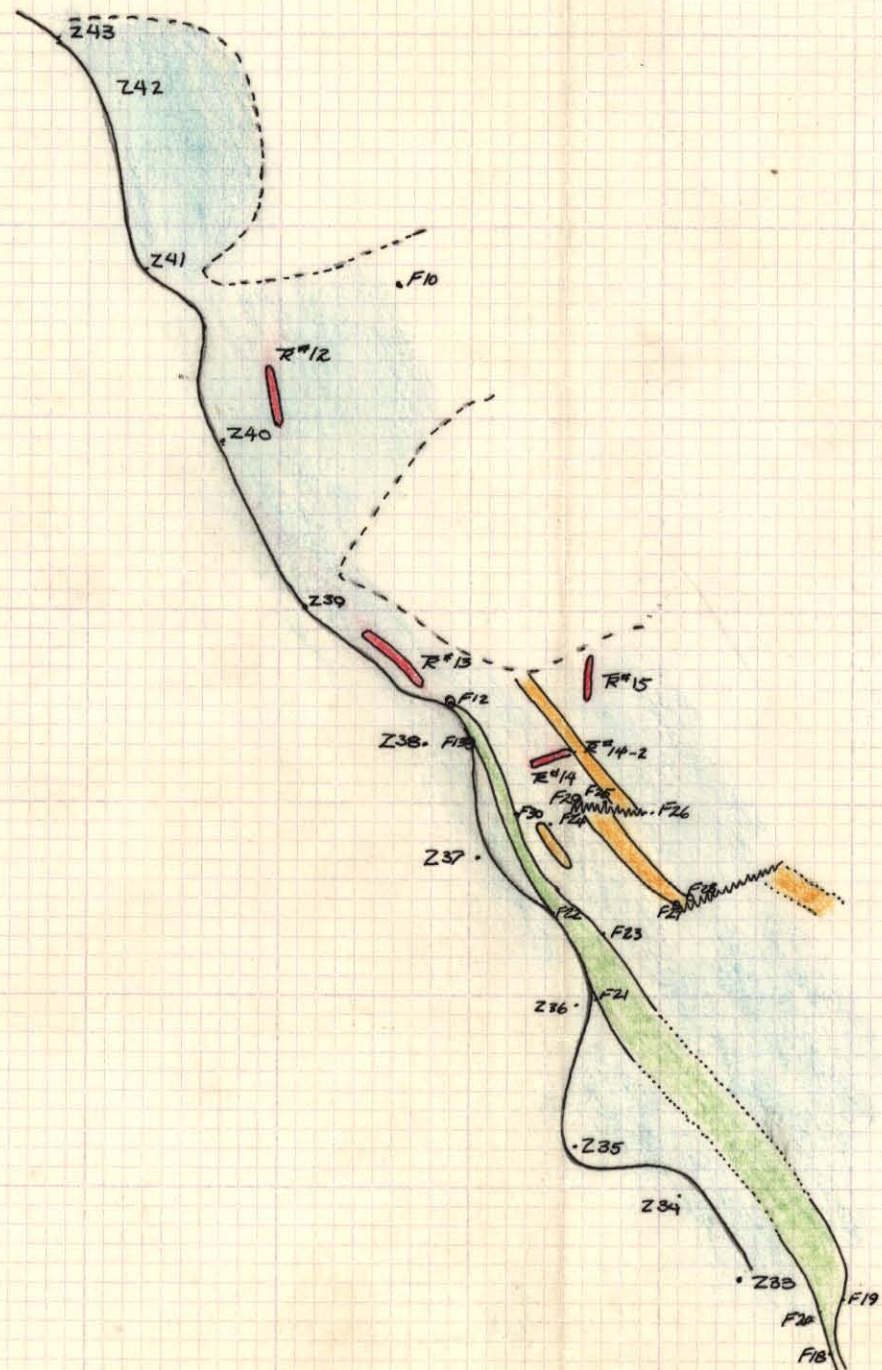

093L 072

TELKWA CANYON 1966 PROJECT

VOLCANIC BRECCIA
(IRON, CU, STAINED)

SYENITE

SCALE 1" = 200'

840123

DW