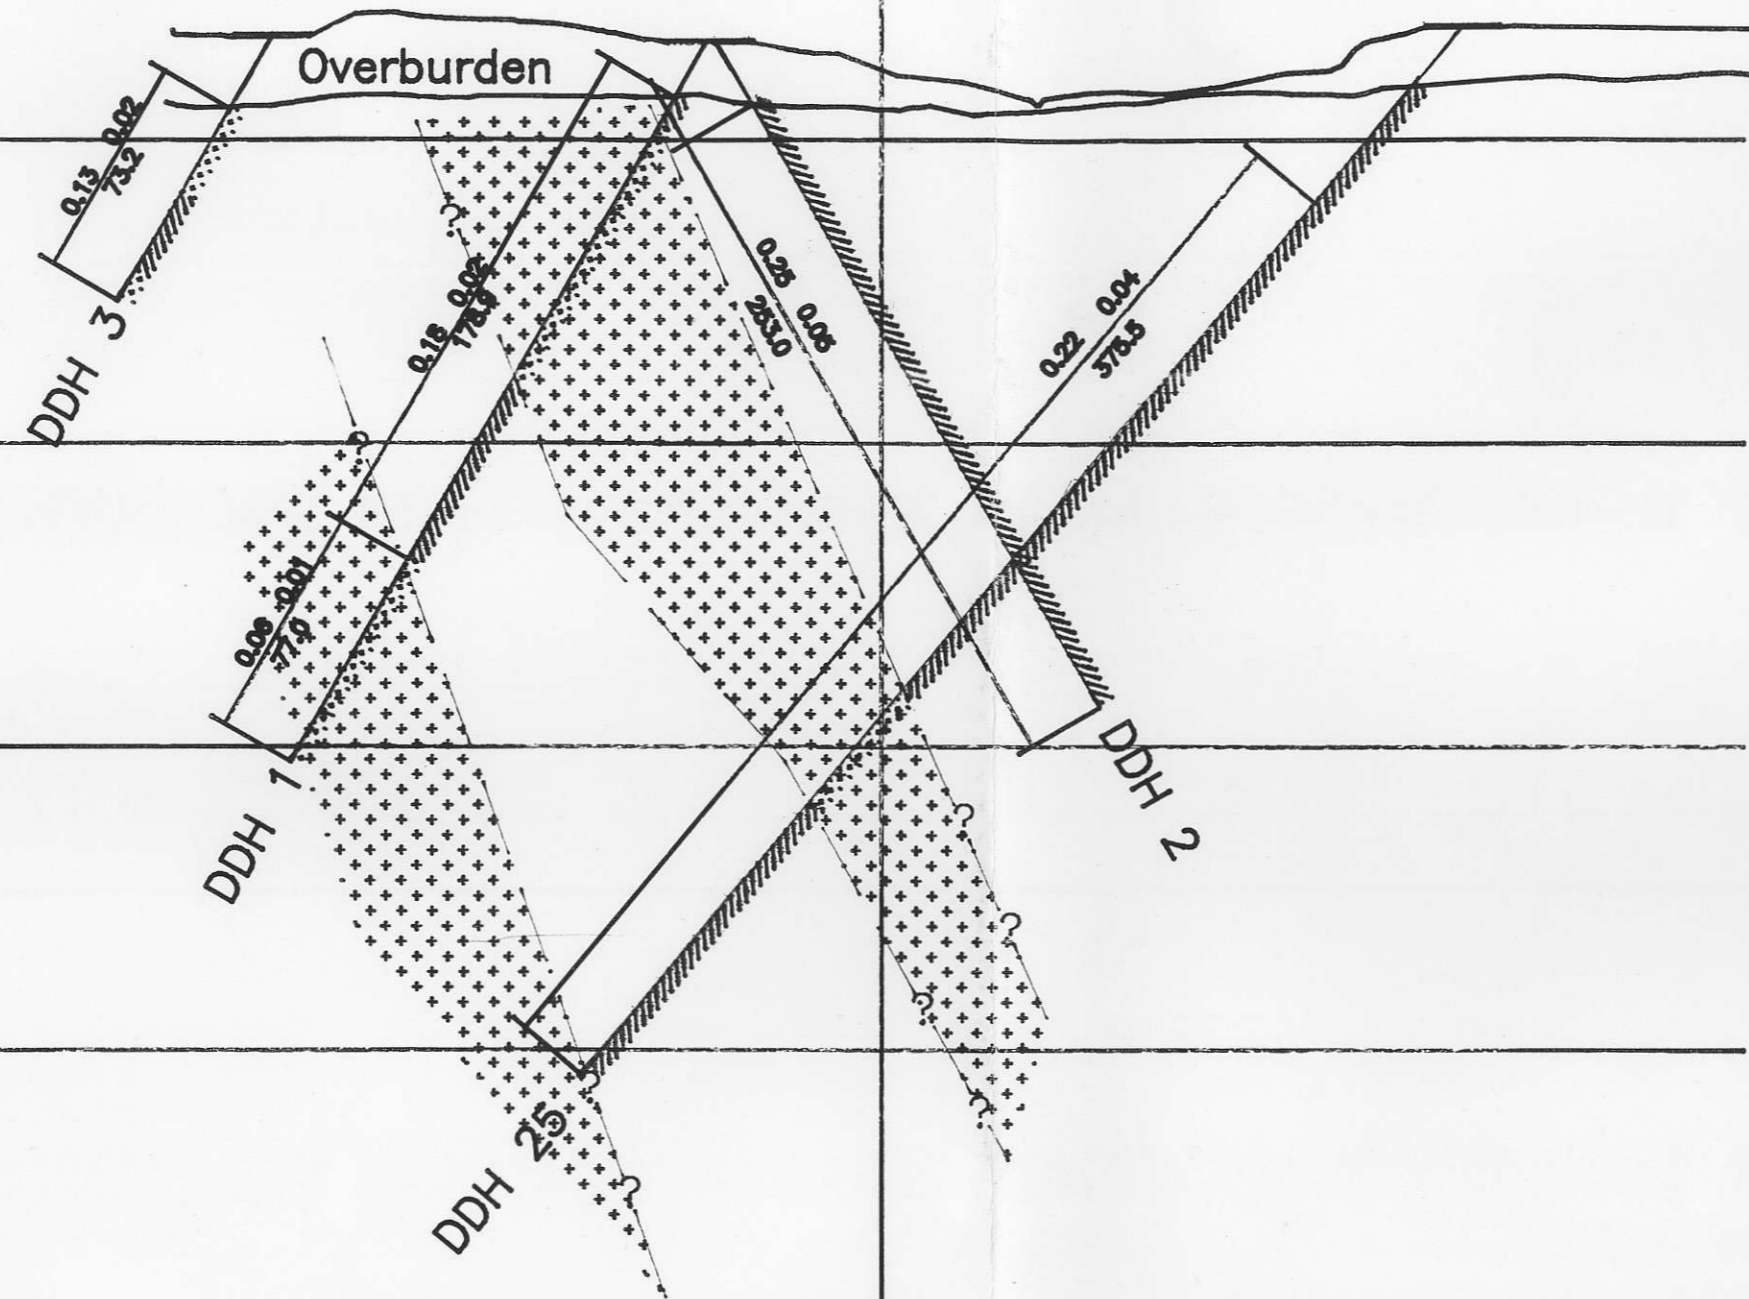

LEGEND

 Volcanics

 BFP/QD

 0.08 0.01
77.0
% Copper @m/t Gold
Interval (meters)

METERS
ASL

1 000

900

800

700

600

HERA RESOURCES INC.
VANCOUVER BRITISH COLUMBIA

DW PHILIP MINING SERVICES
NORTH VANCOUVER BRITISH COLUMBIA

Nak Lake Project
Omenica Mining Division

GEOLOGY
SECTION 50 N

Drwn by: DWP

Ck by:

Appd by:

Date: Jan 1996

SCALE

DRAWING NUMBER

REV

1:2 500

Figure 4

830929