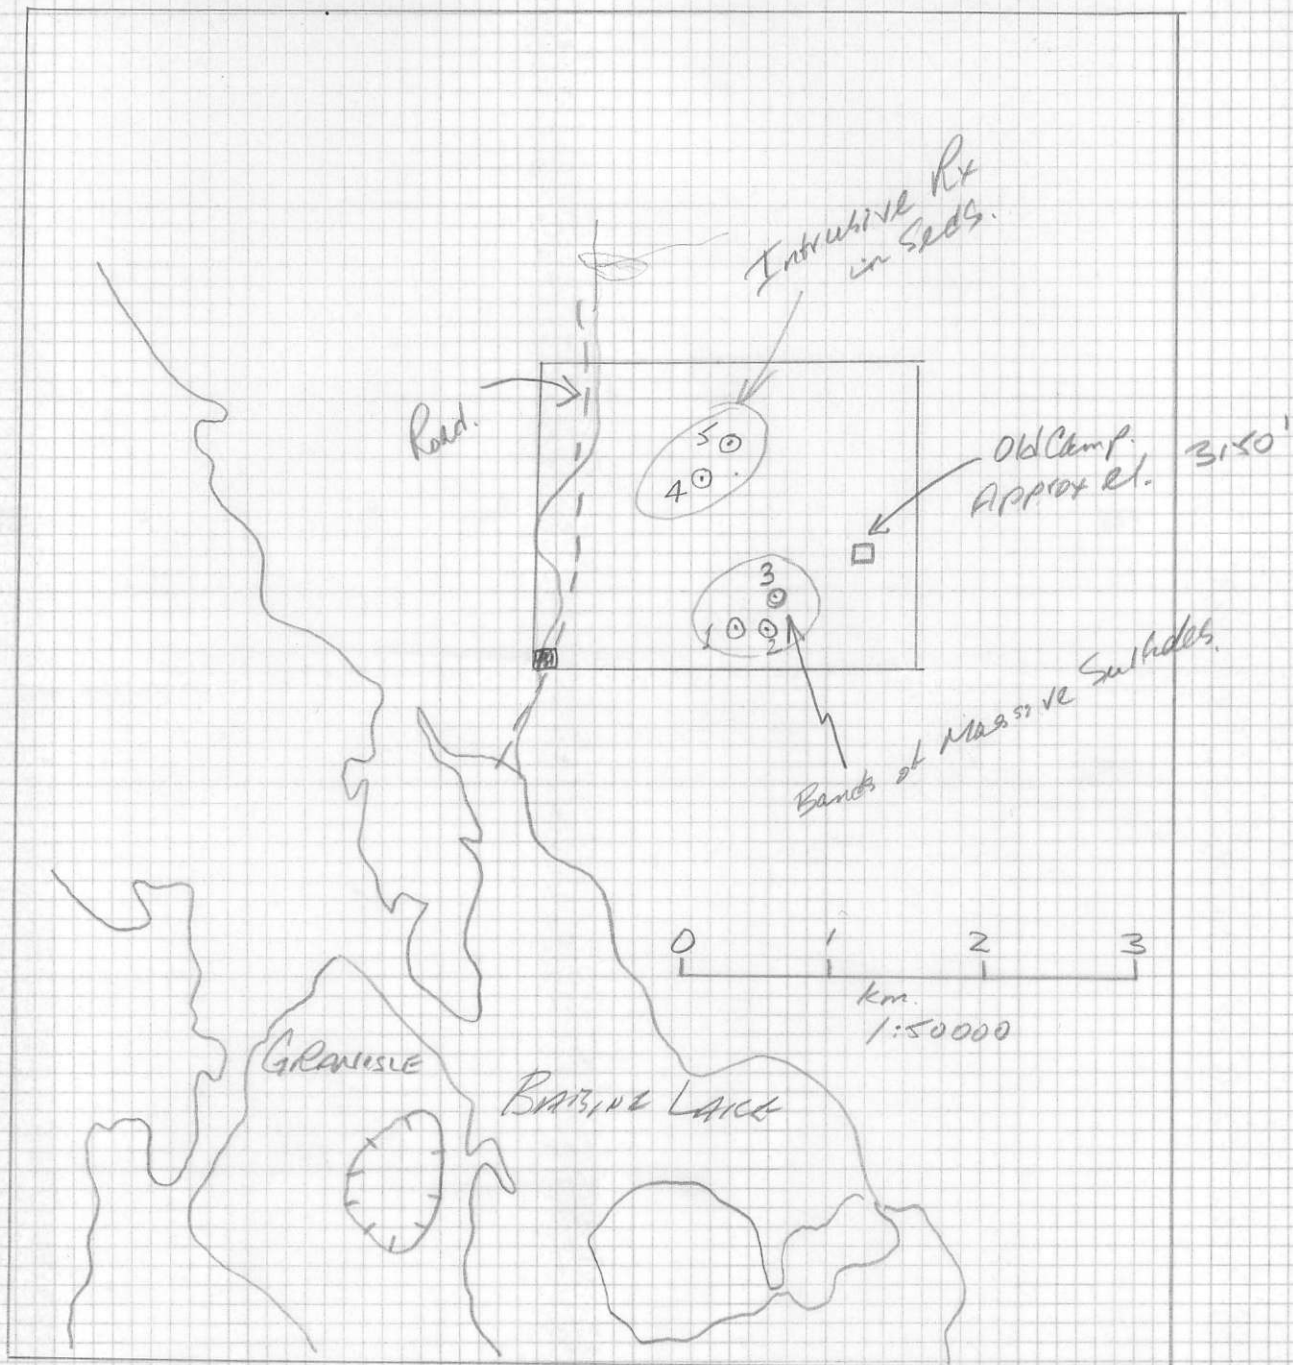

830862

093L/16

Red Claim - Location of
Old Camp + Core (?) + DDH Locations