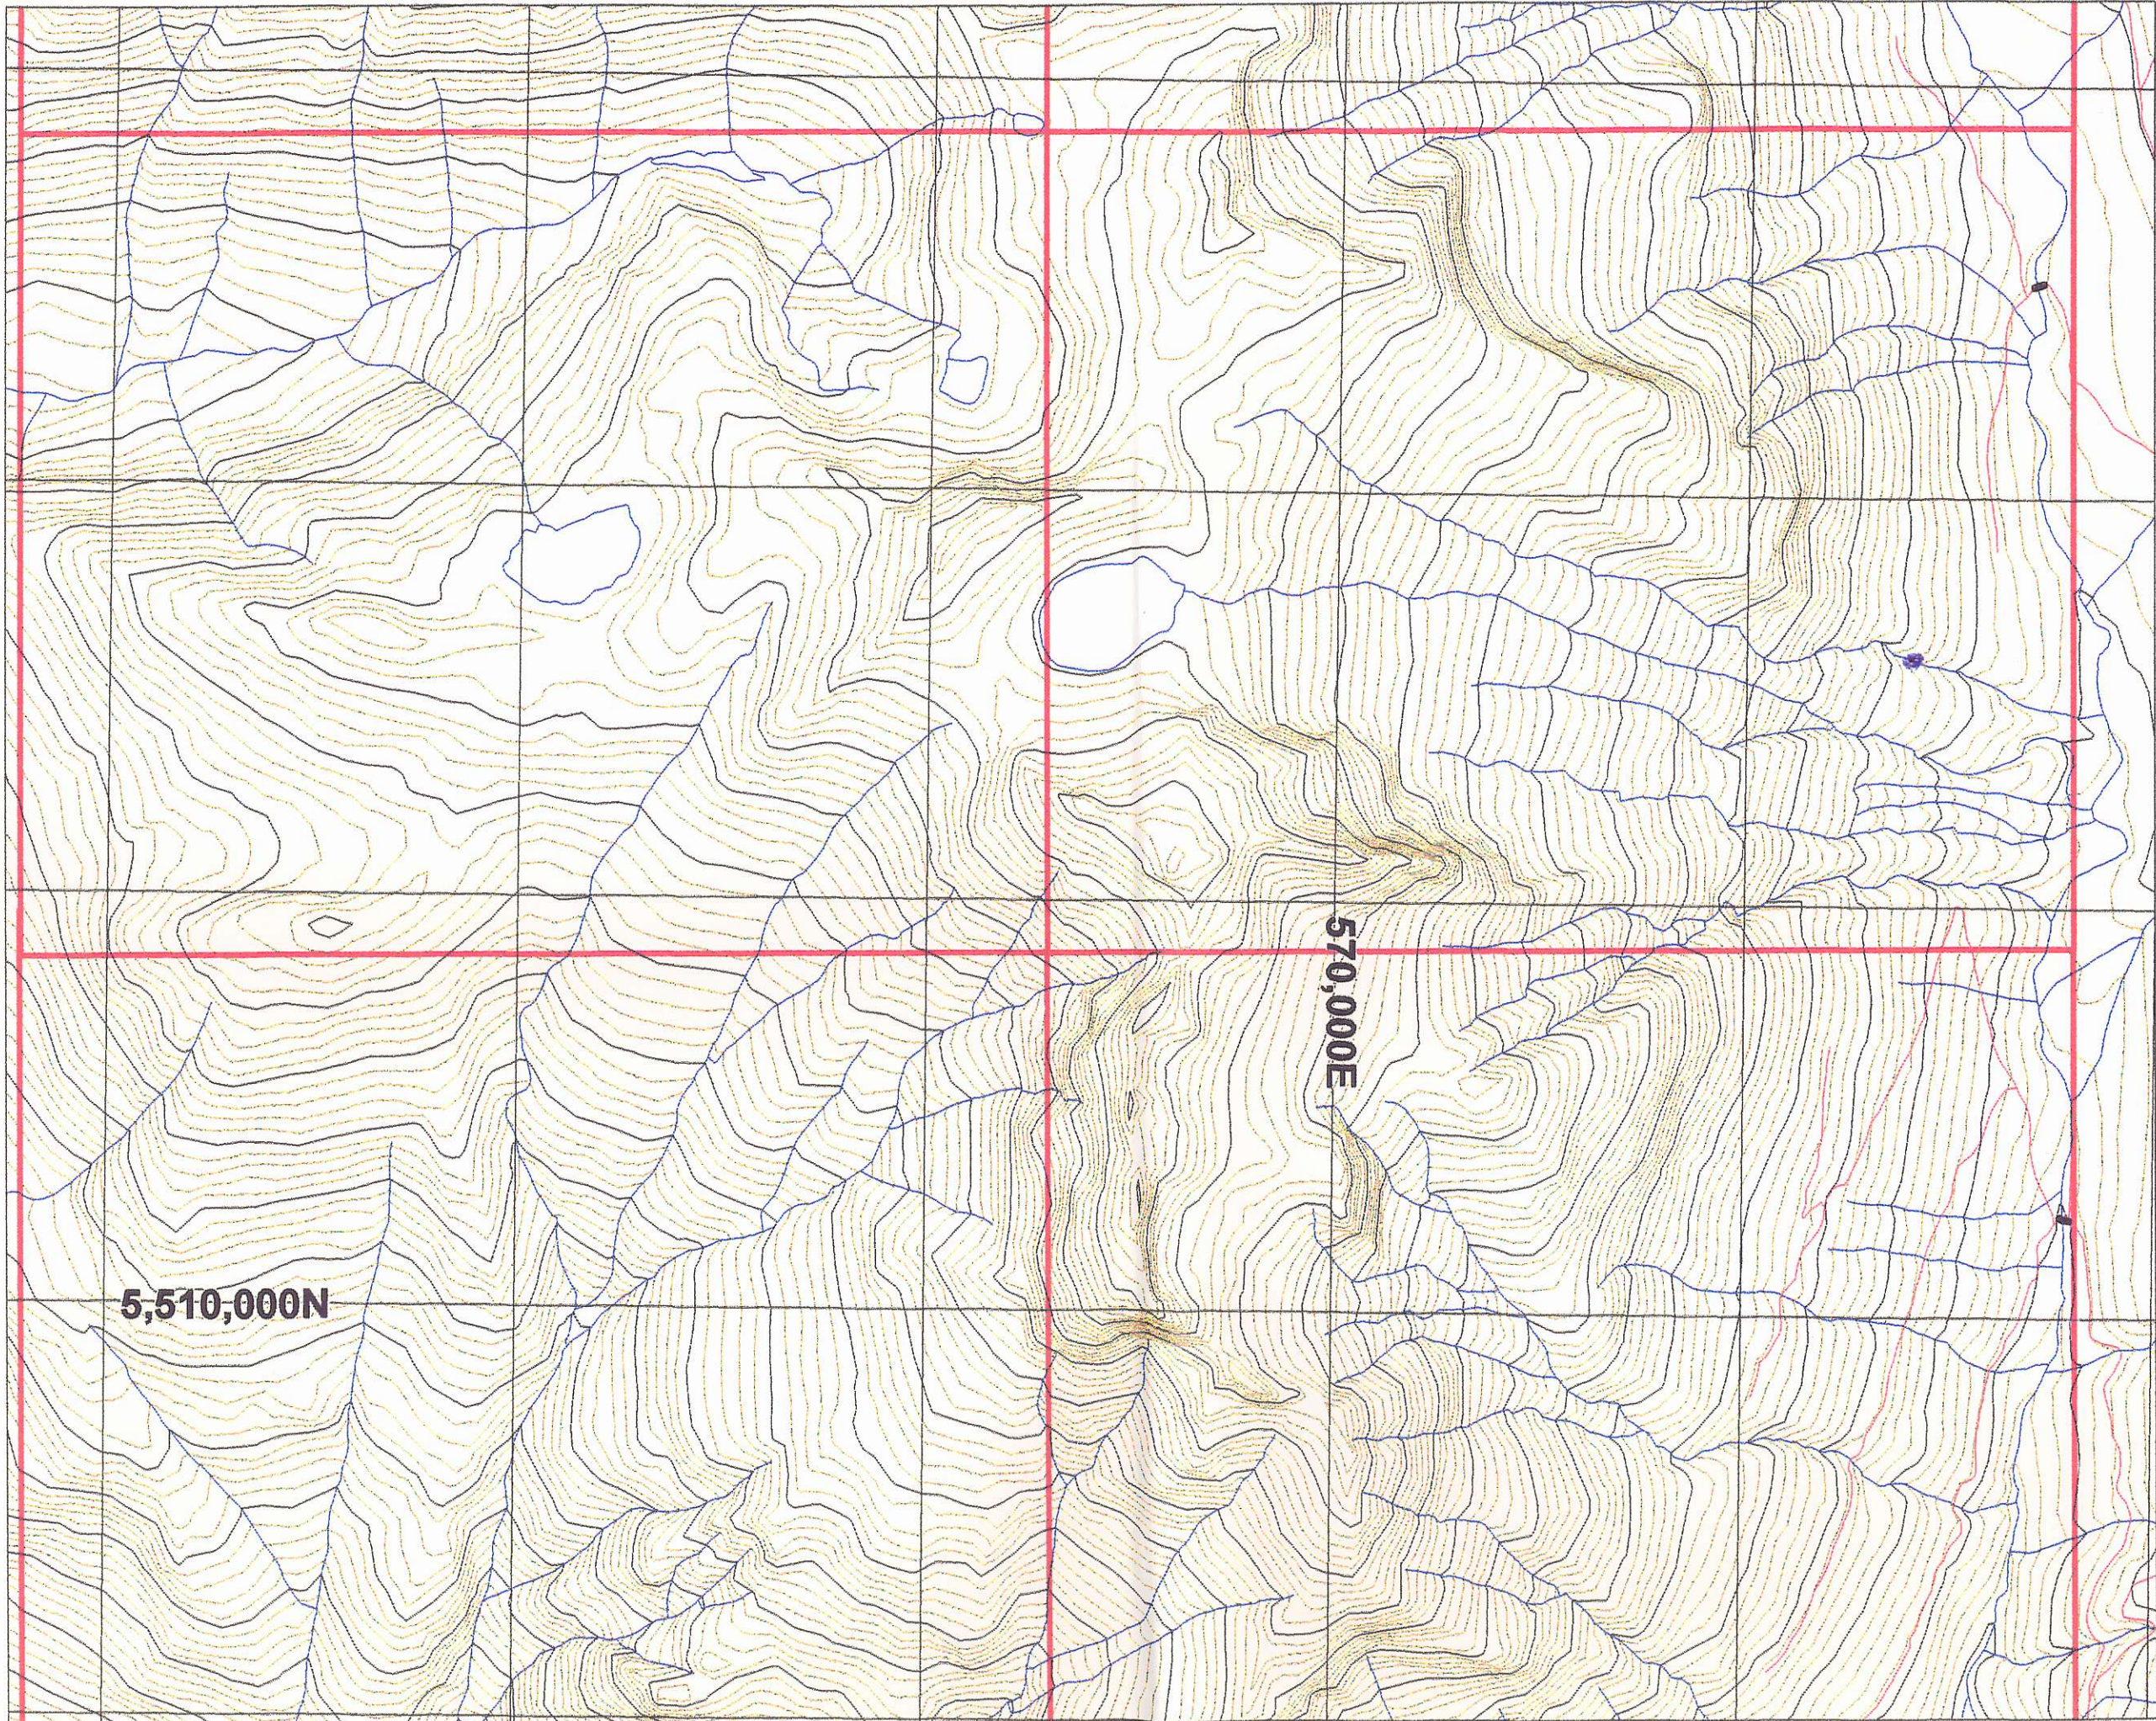

Blue Ice
083D/12

830680

5,515,000N

570,000E

↖
↗

5,510,000N

570,000E

5,510,000N

570,000E

Start

↑
N