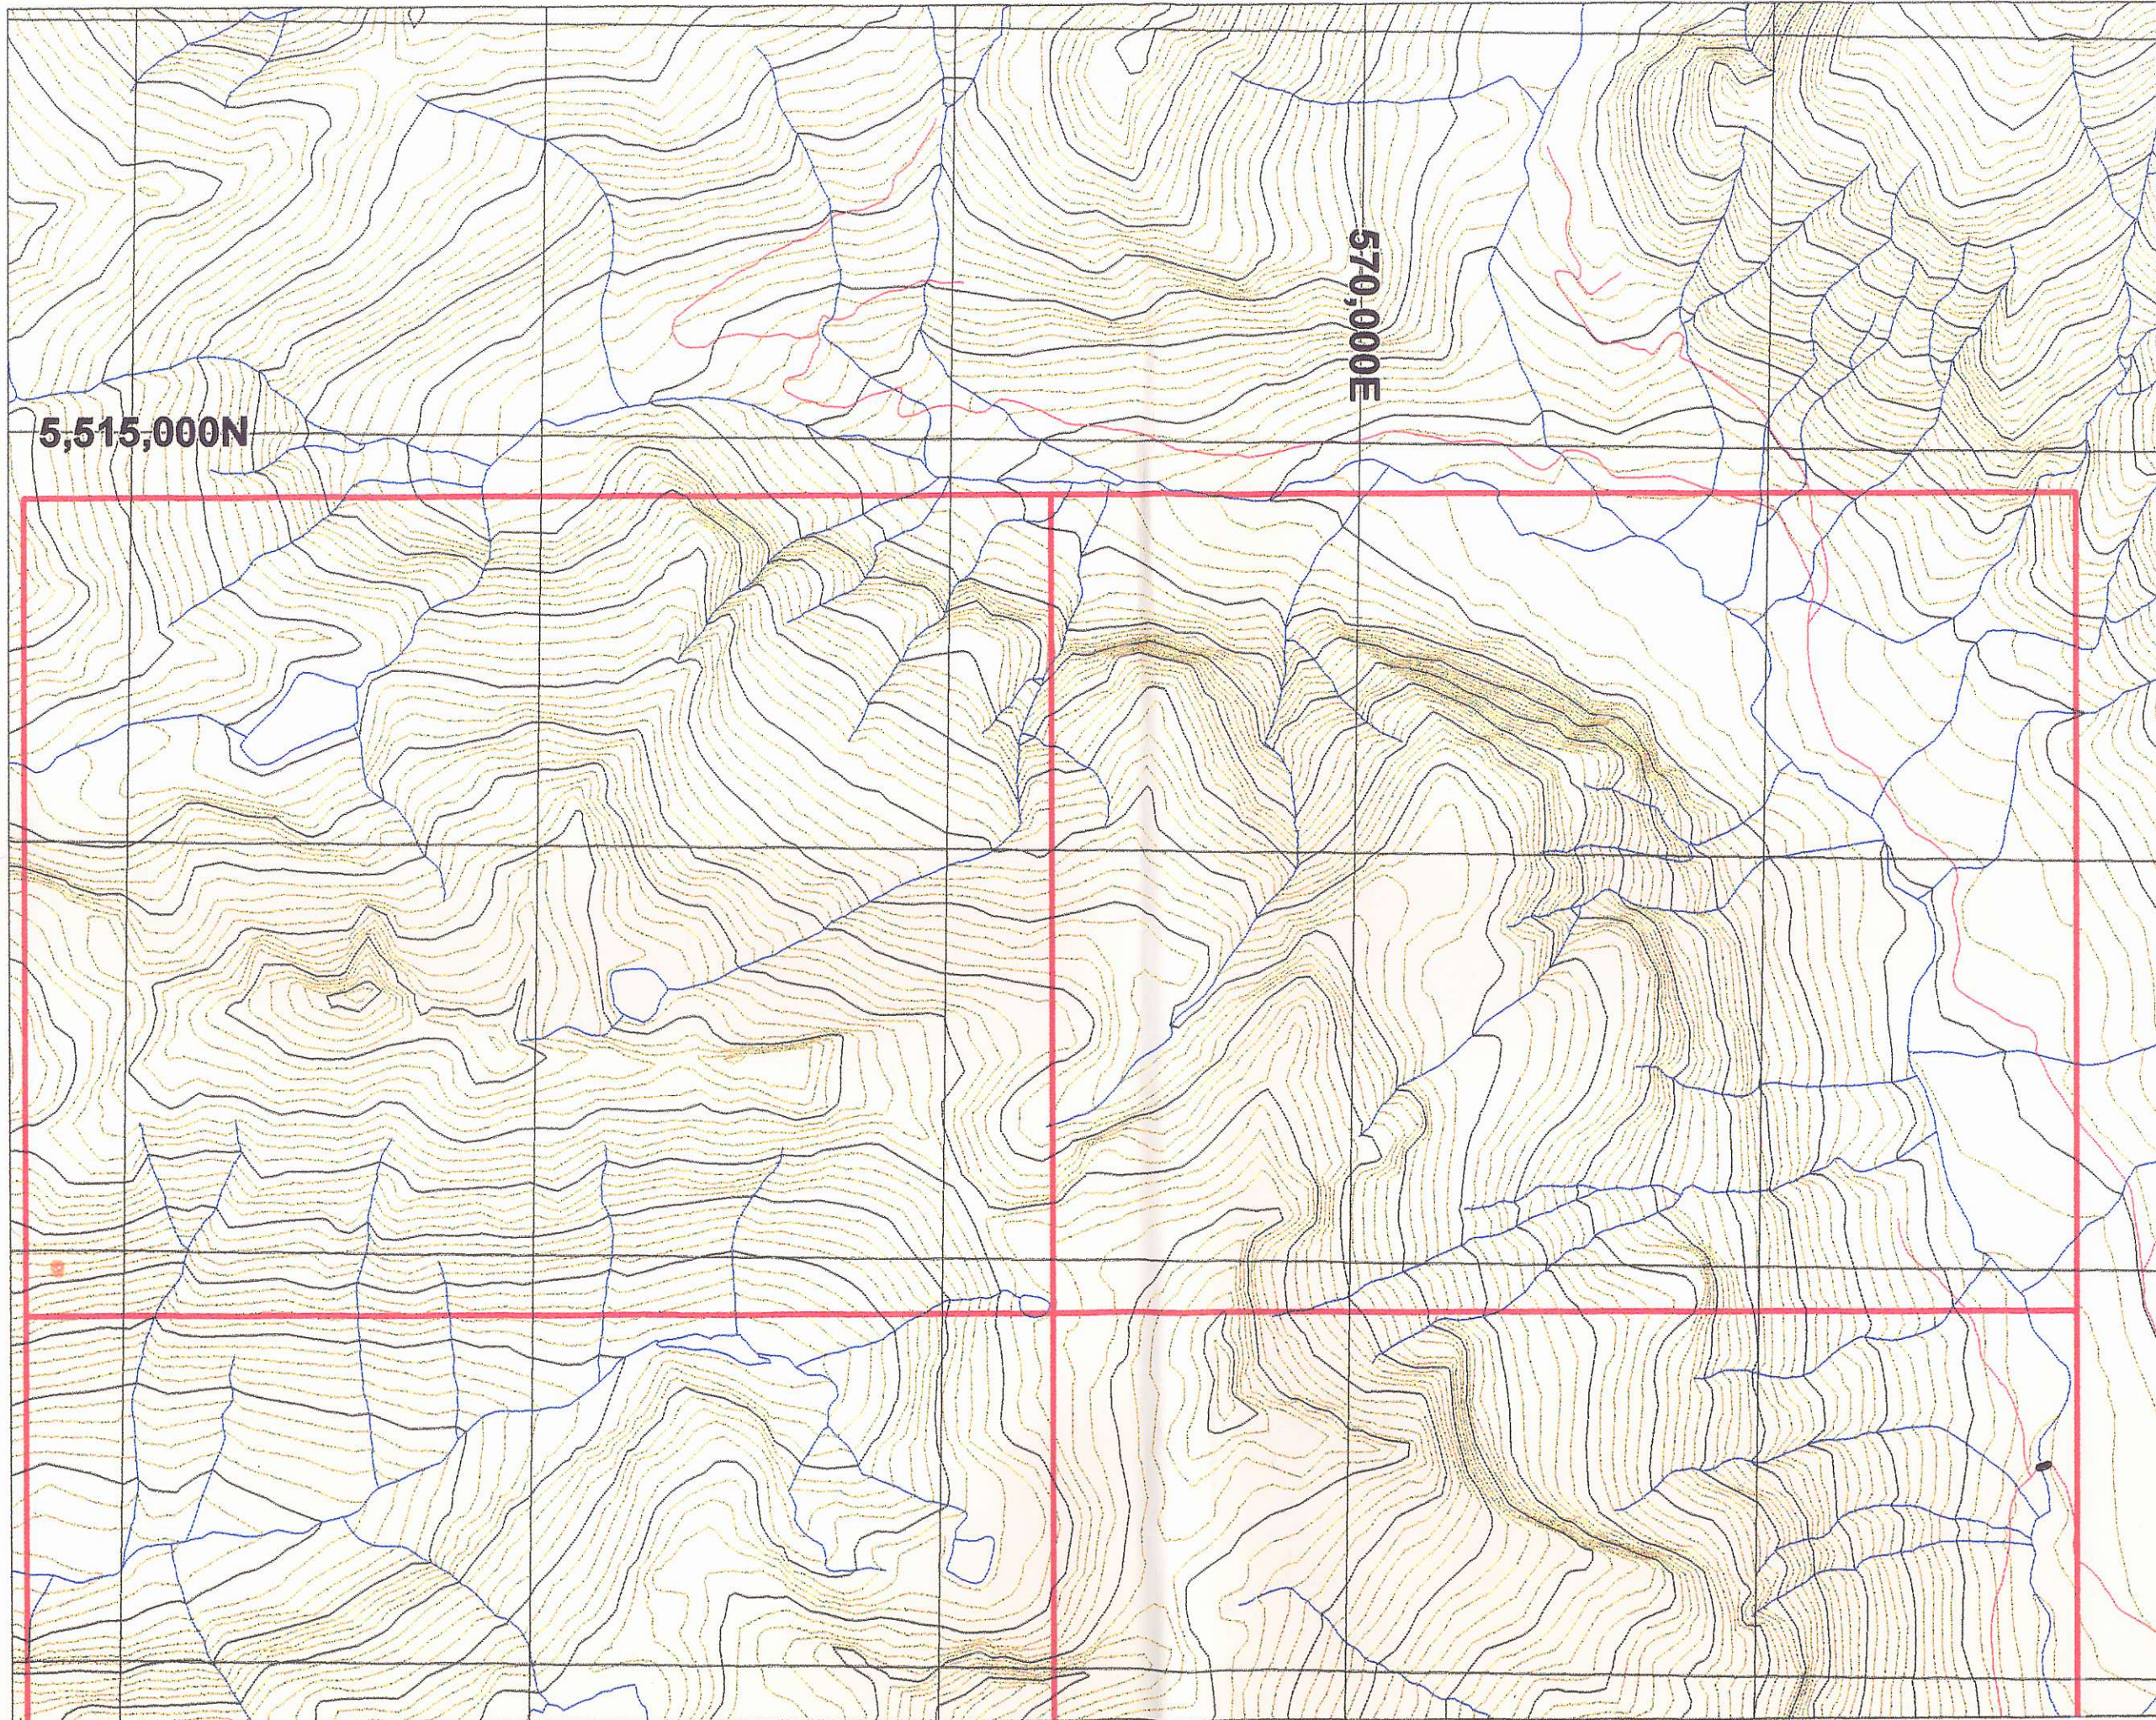

Blue Ice
083D/12

830680

5,515,000N

570,000E

↖
↗

5,510,000N

570,000E

5,510,000N

570,000E

Start

↑
N