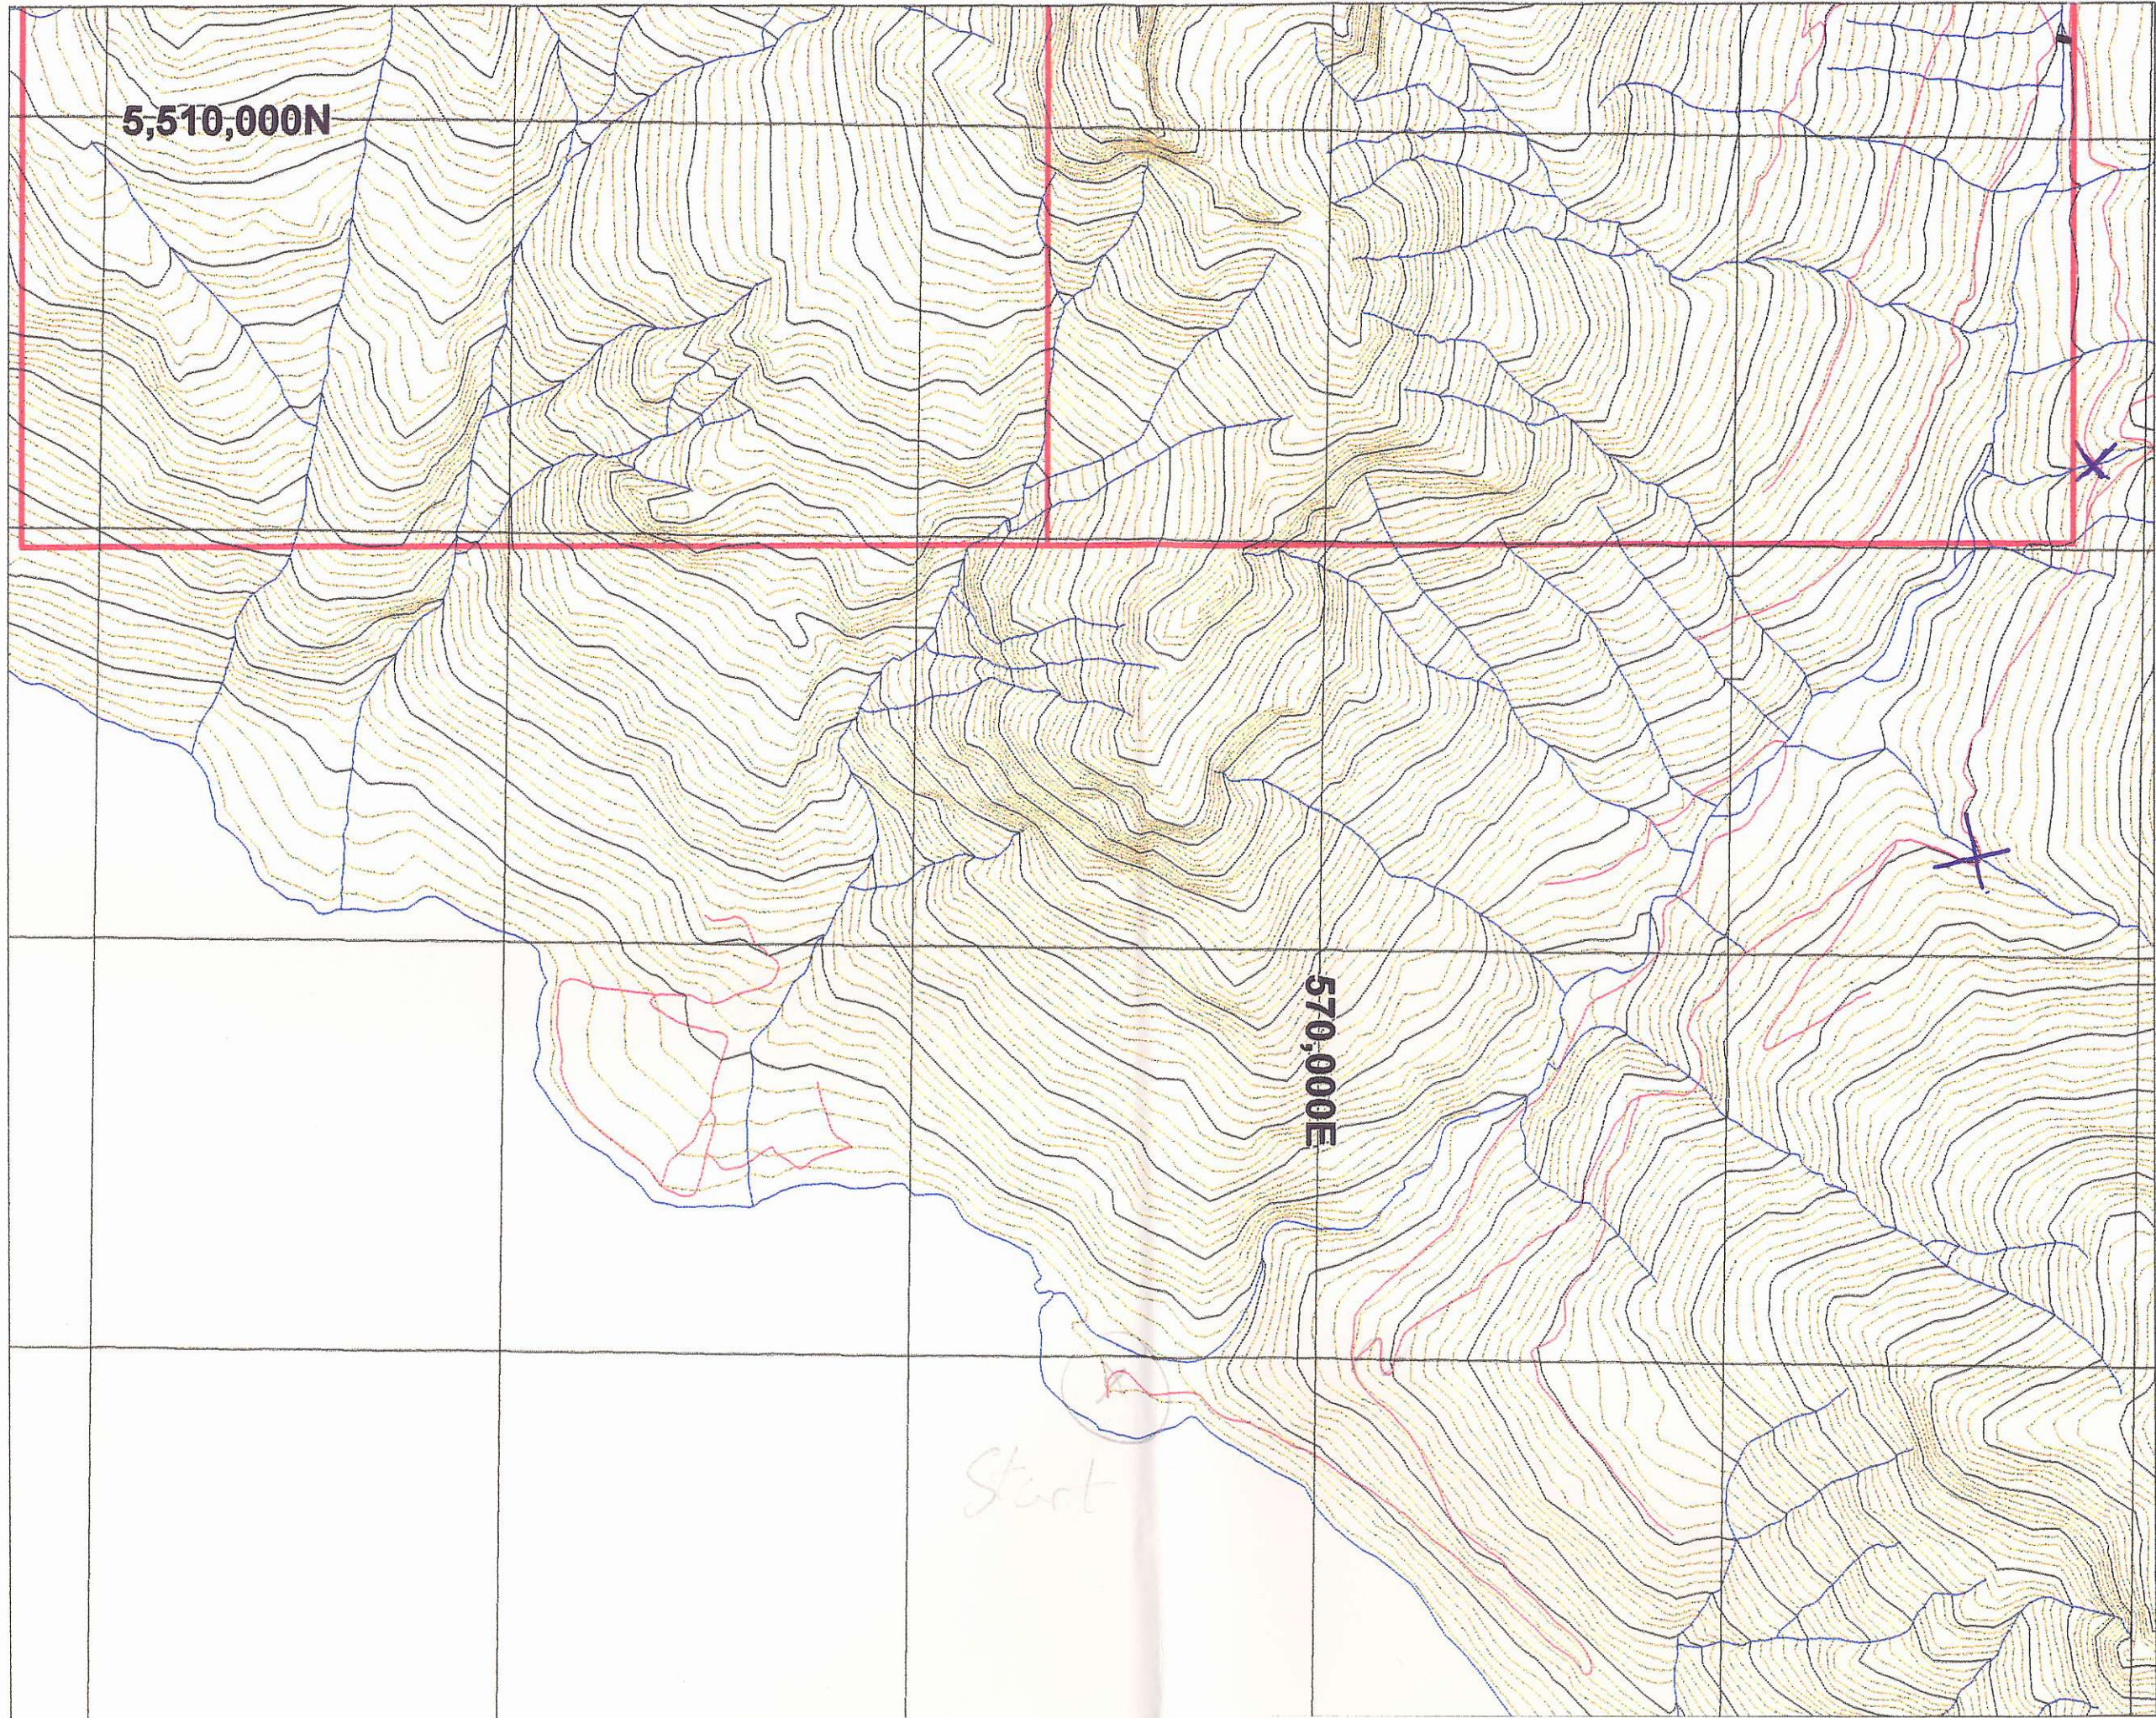

Blue Ice
083D/12

830680

5,515,000N

570,000E

↖
↗

5,510,000N

570,000E

5,510,000N

570,000E

Start

↑
N