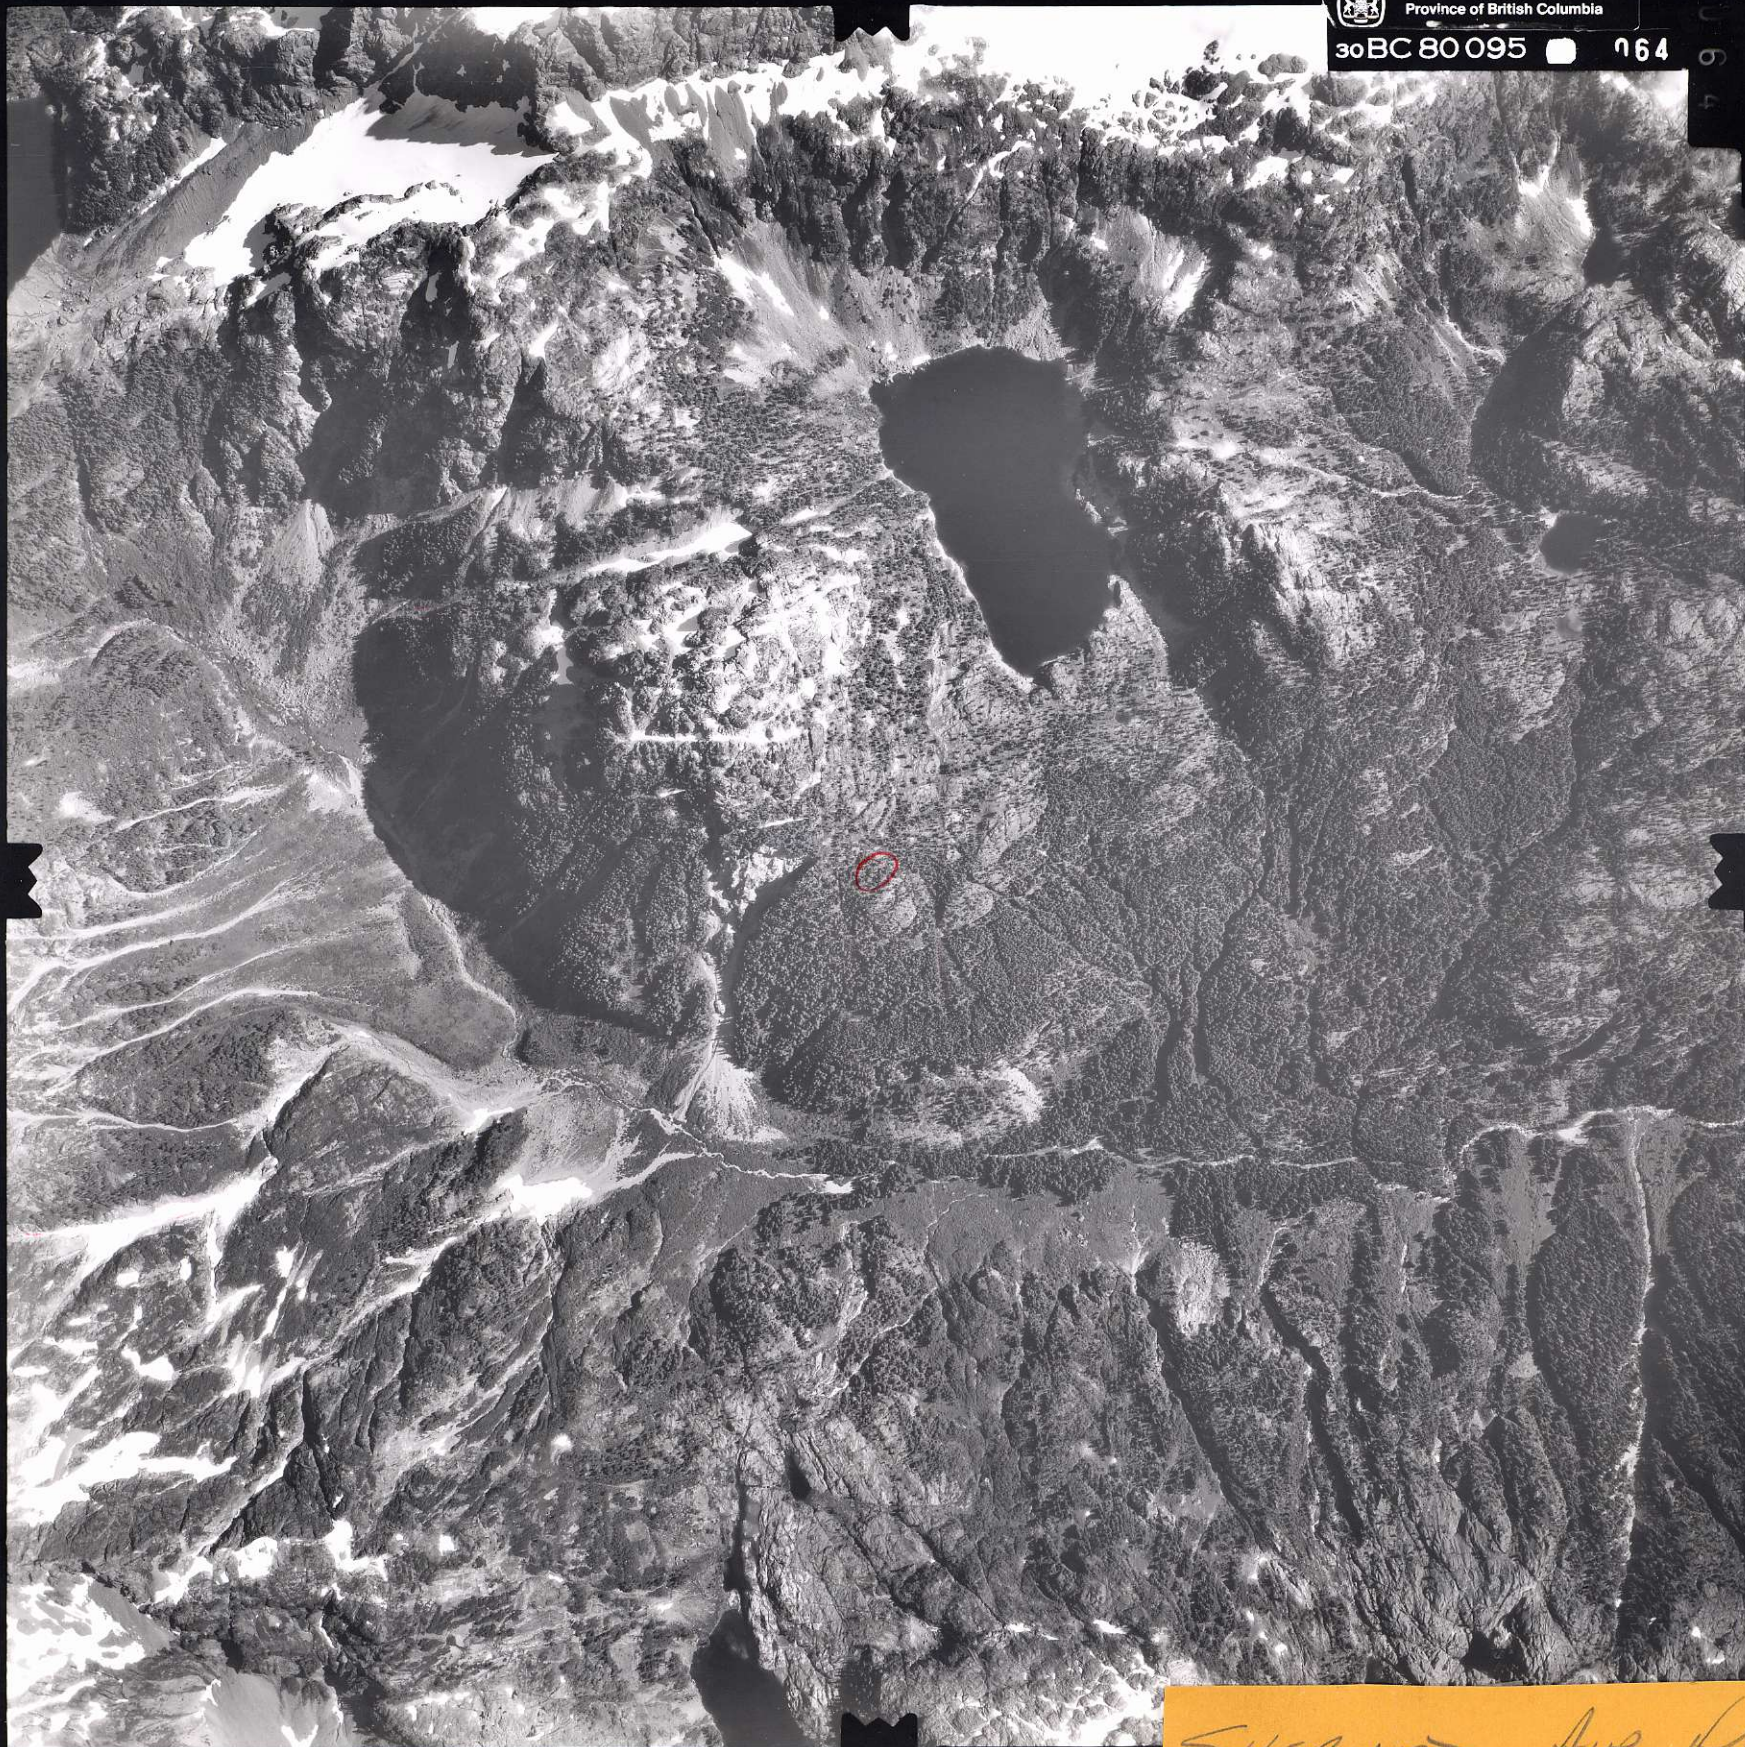

Province of British Columbia

30BC 80 095

764

SHERWOOD AIR PHOTOS
830136

Province of British Columbia

30BC 80 095 764

BC 80095 - 064

1:2000

500

1000

METRES

N.C. CARTER
DEC. 10 / 91

SHERWOOD AIR PHOTOS
830136

Province of British Columbia

30BC 80 095

163