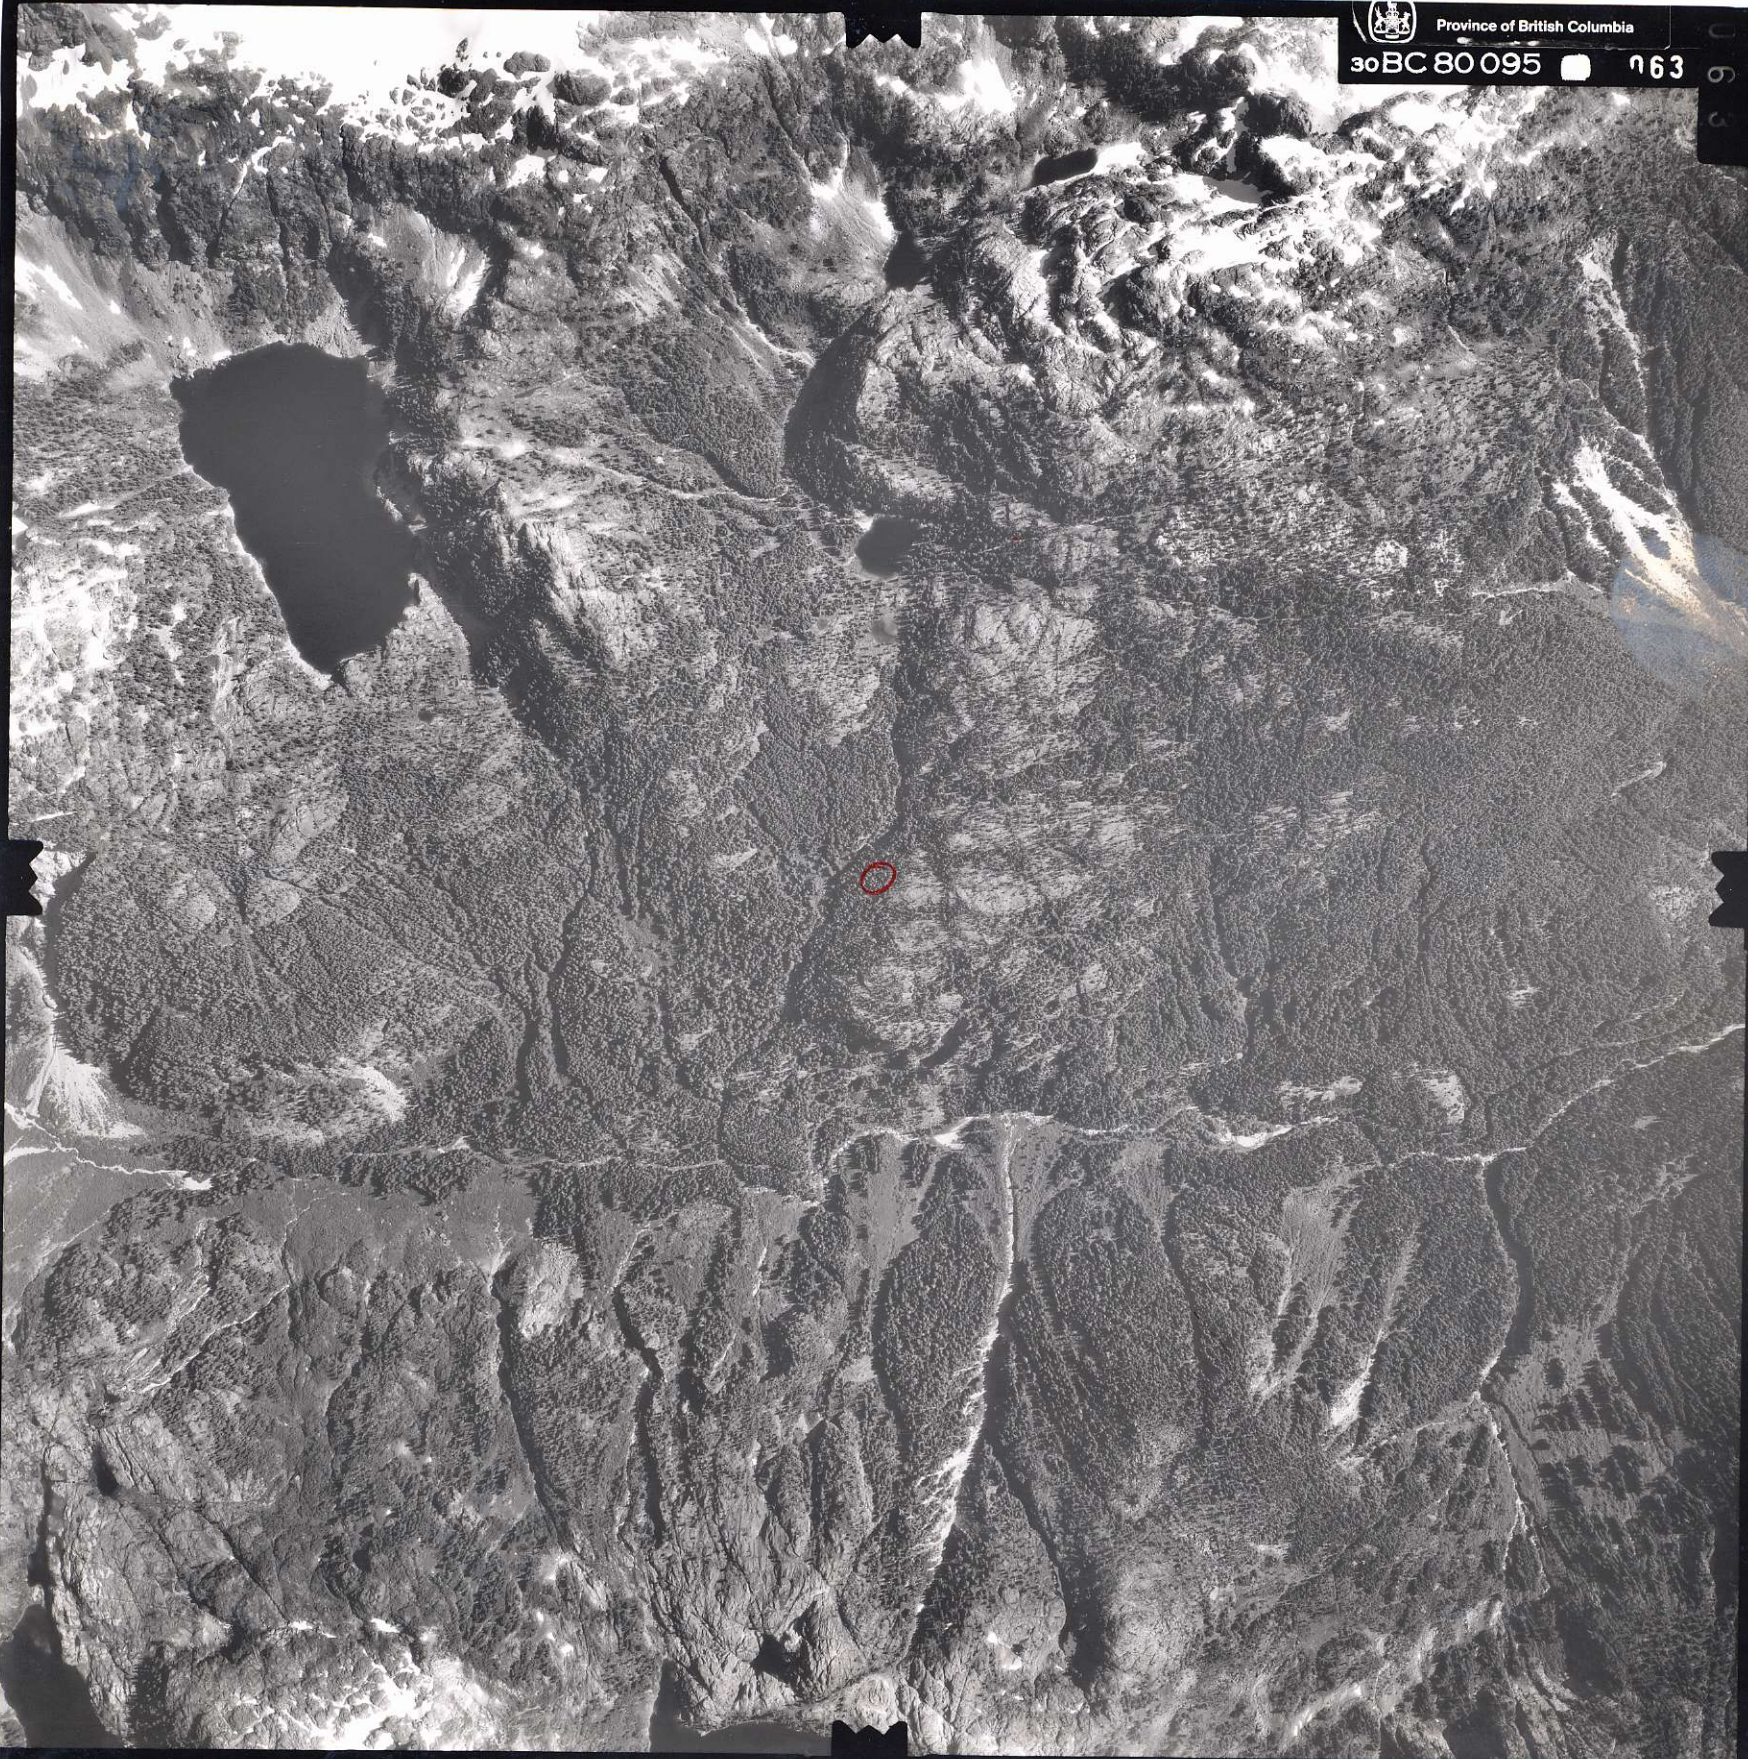

Province of British Columbia

30BC 80 095

163

0
6
9